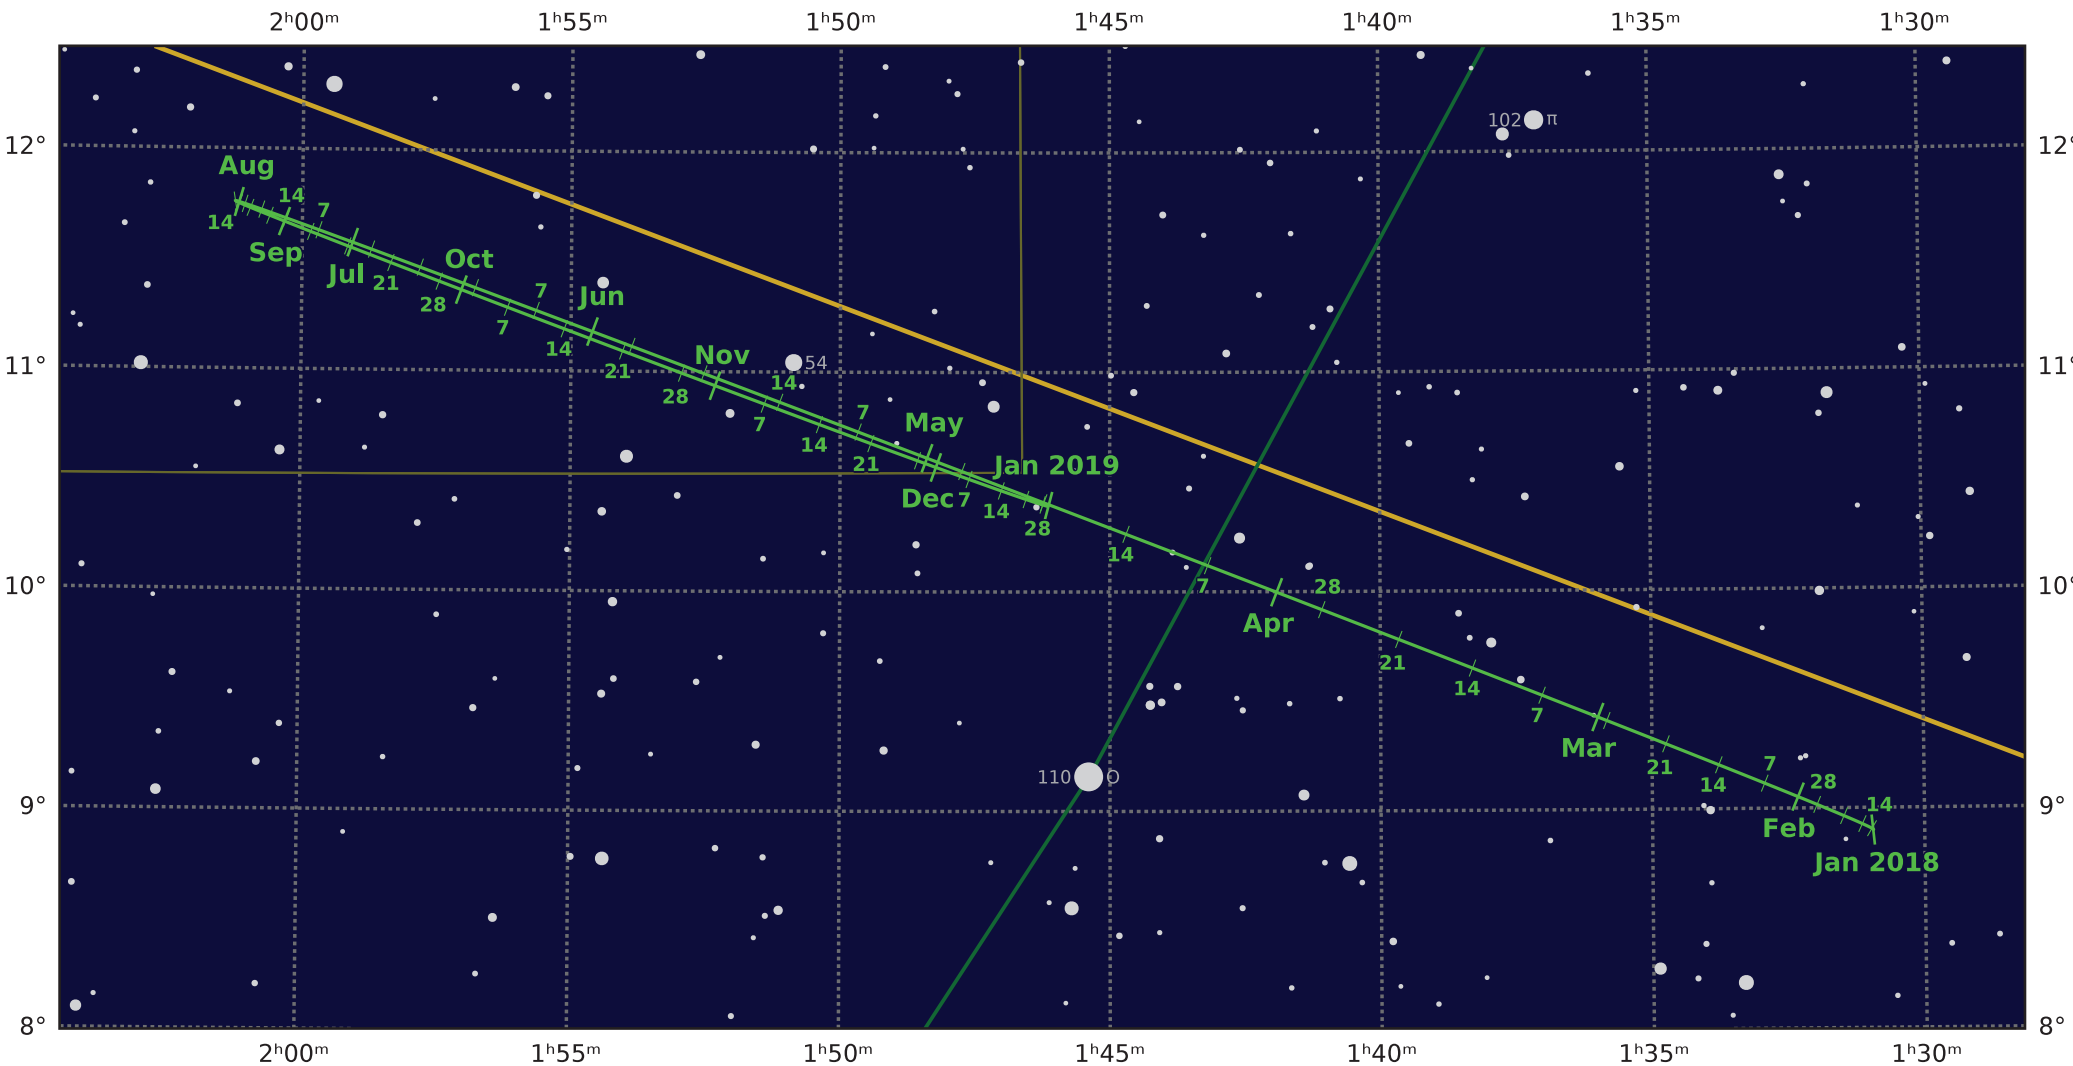

The path of Uranus in 2018

© Dominic Ford 2011–2021. Downloaded from <https://in-the-sky.org>

Magnitude scale: • 10.0 • 9.5 • 9.0 • 8.5 • 8.0 • 7.5 • 7.0 • 6.5 • 6.0 • 5.5 • 5.0 • 4.5 • 4.0

— Ecliptic Plane — Galactic Plane