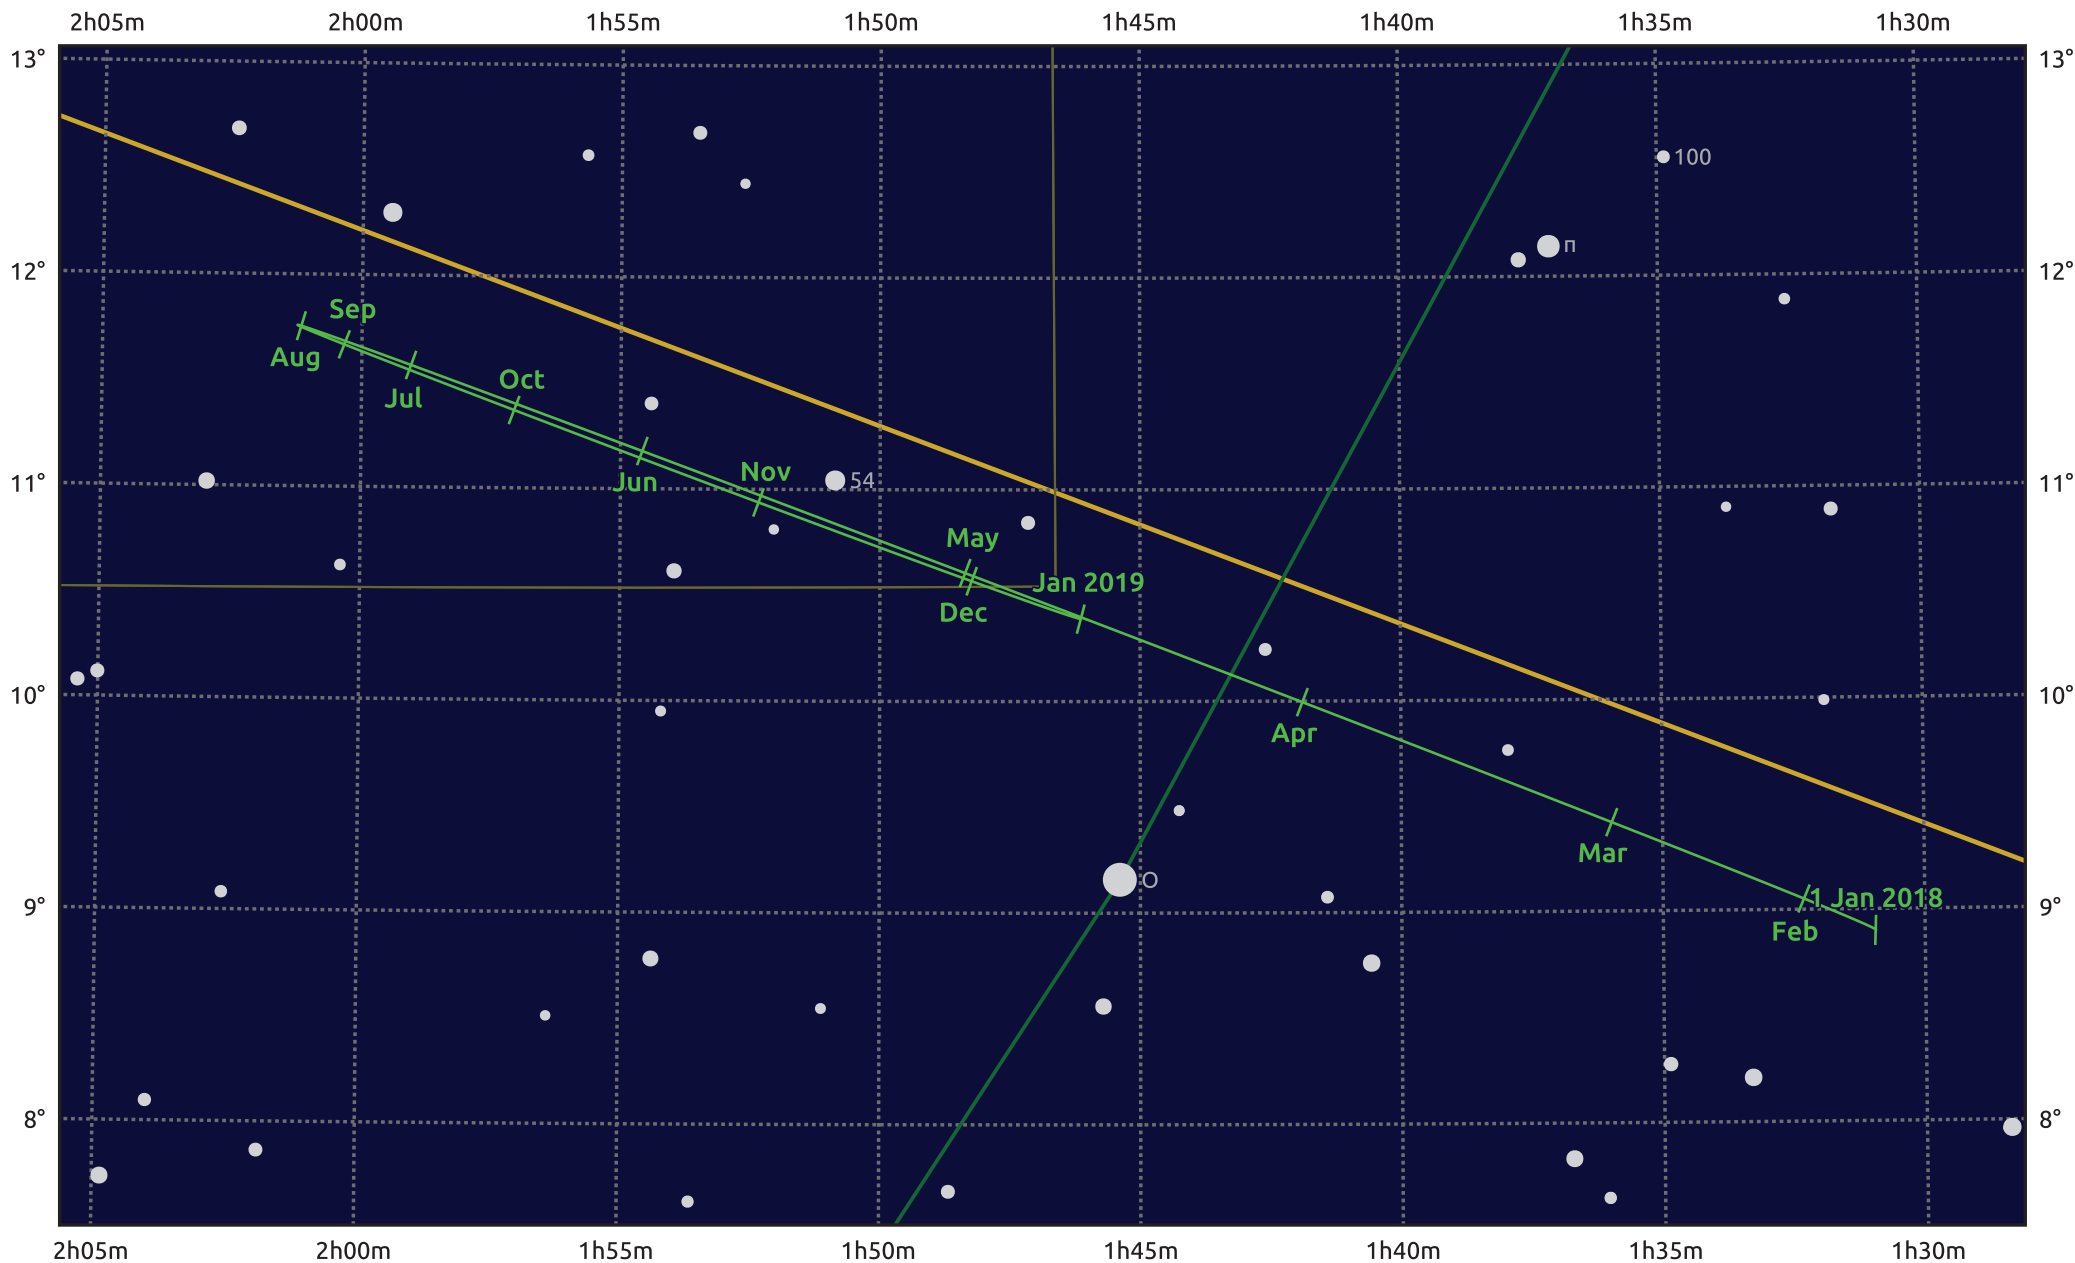

The path of Uranus in 2018

© Dominic Ford 2011–2025. Date markers placed at midnight UTC. Downloaded from <https://in-the-sky.org>

Magnitude scale: ● 8.0 ● 7.0 ● 6.0 ● 5.0 ● 4.0

— Ecliptic Plane

● Galaxy
 ■ Bright nebula
 ● Open cluster
 ⊕ Globular cluster
 ◆ Planetary nebula

Date	Mag	Angular size
2018 Jan 1	5.8	3.6"
2018 Apr 1	5.9	3.4"
2018 Jul 1	5.9	3.5"
2018 Oct 1	5.7	3.7"
2019 Jan 1	5.8	3.6"