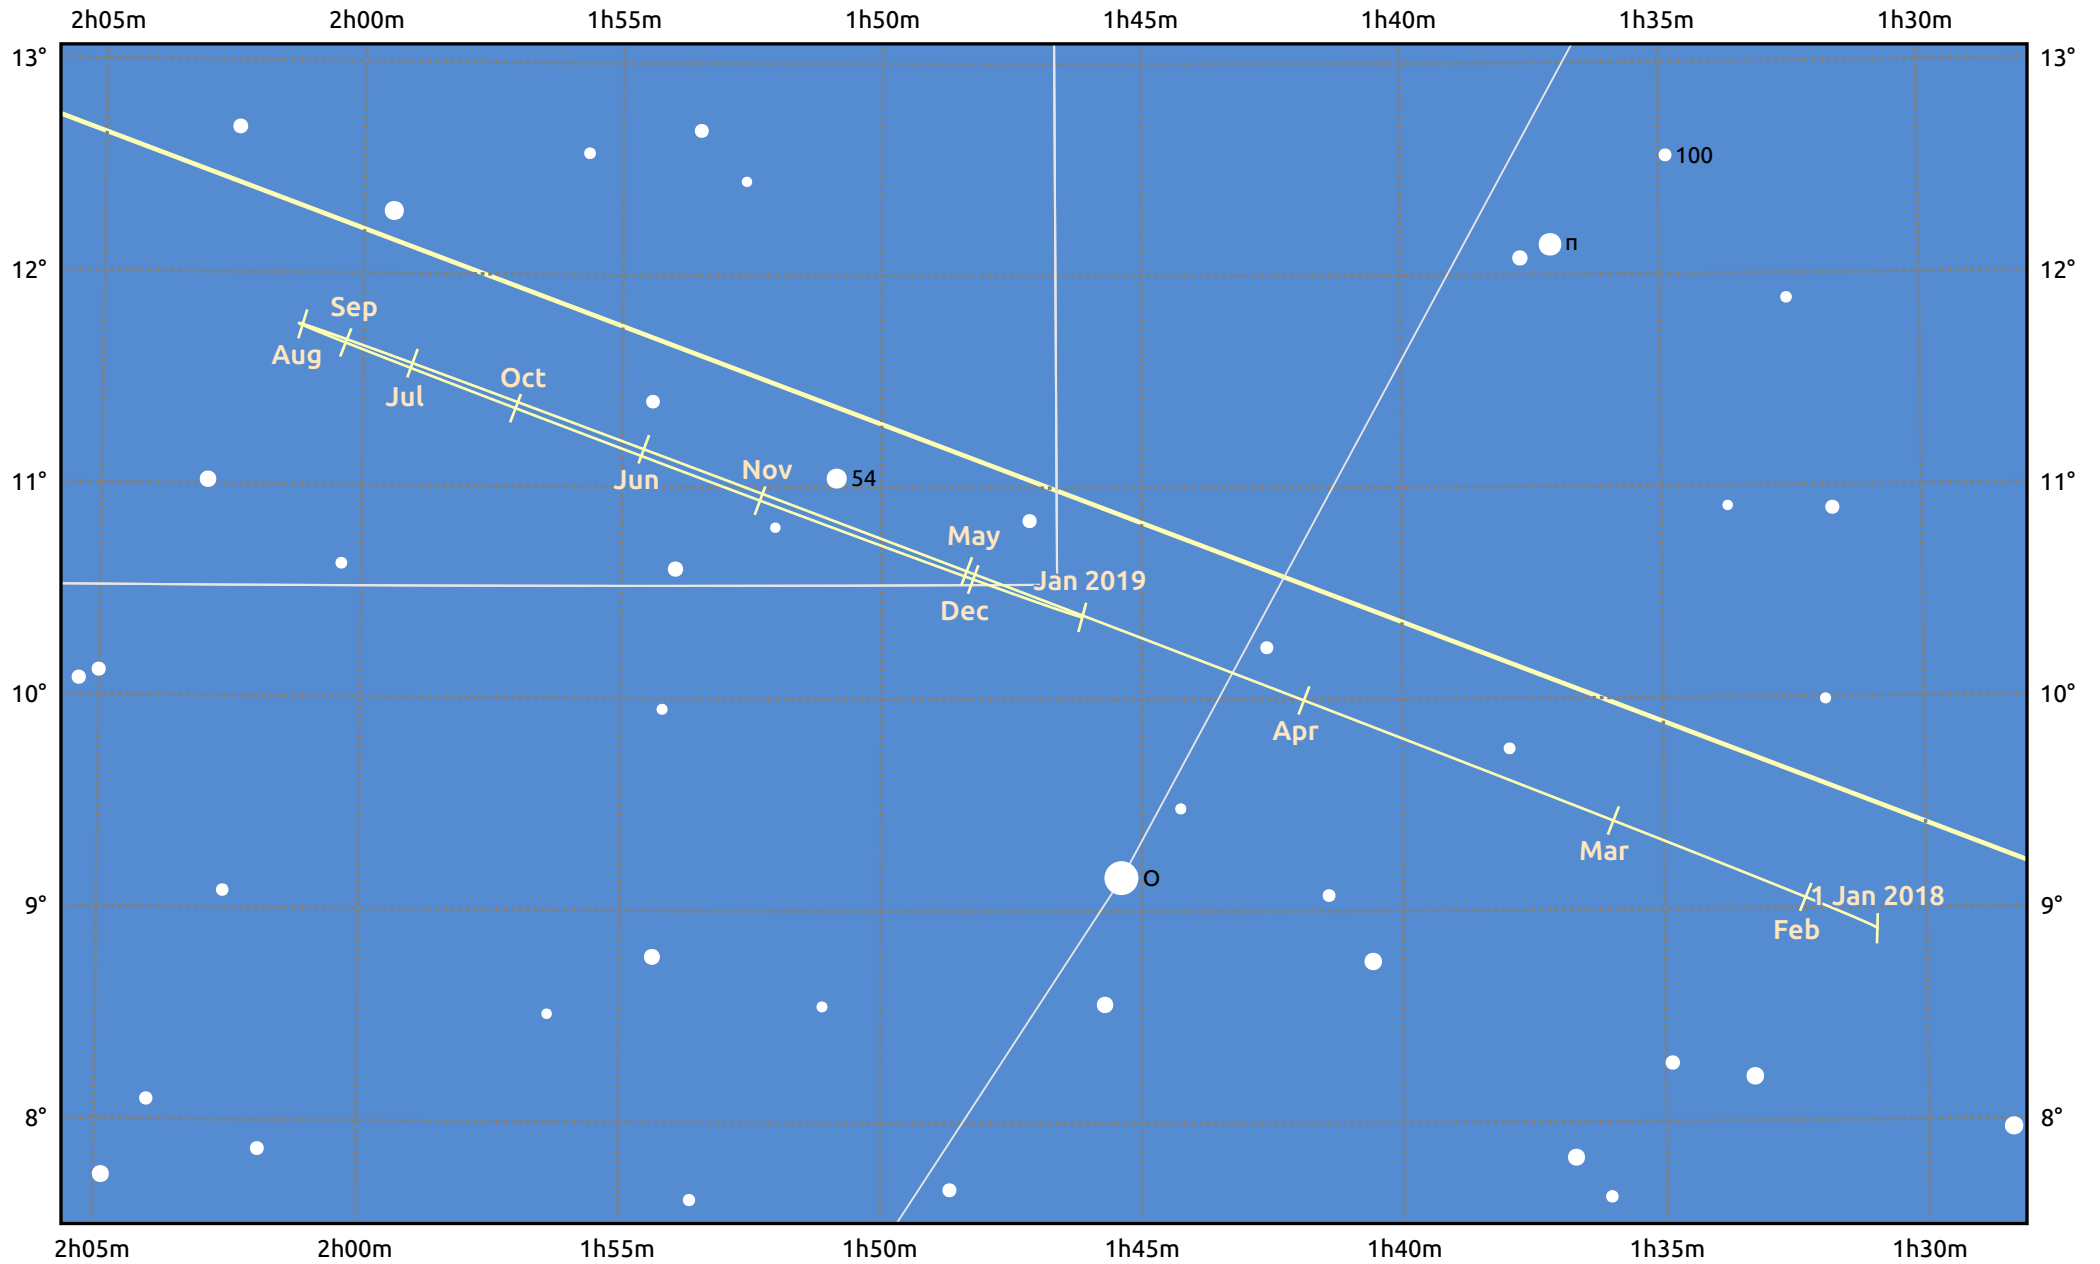

The path of Uranus in 2018

© Dominic Ford 2011–2025. Date markers placed at midnight UTC. Downloaded from <https://in-the-sky.org>

Magnitude scale: ● 8.0 ● 7.0 ● 6.0 ● 5.0 ● 4.0

— Ecliptic Plane

Galaxy Bright nebula Open cluster Globular cluster Planetary nebula

Date	Mag	Angular size
2018 Jan 1	5.8	3.6"
2018 Apr 1	5.9	3.4"
2018 Jul 1	5.9	3.5"
2018 Oct 1	5.7	3.7"
2019 Jan 1	5.8	3.6"