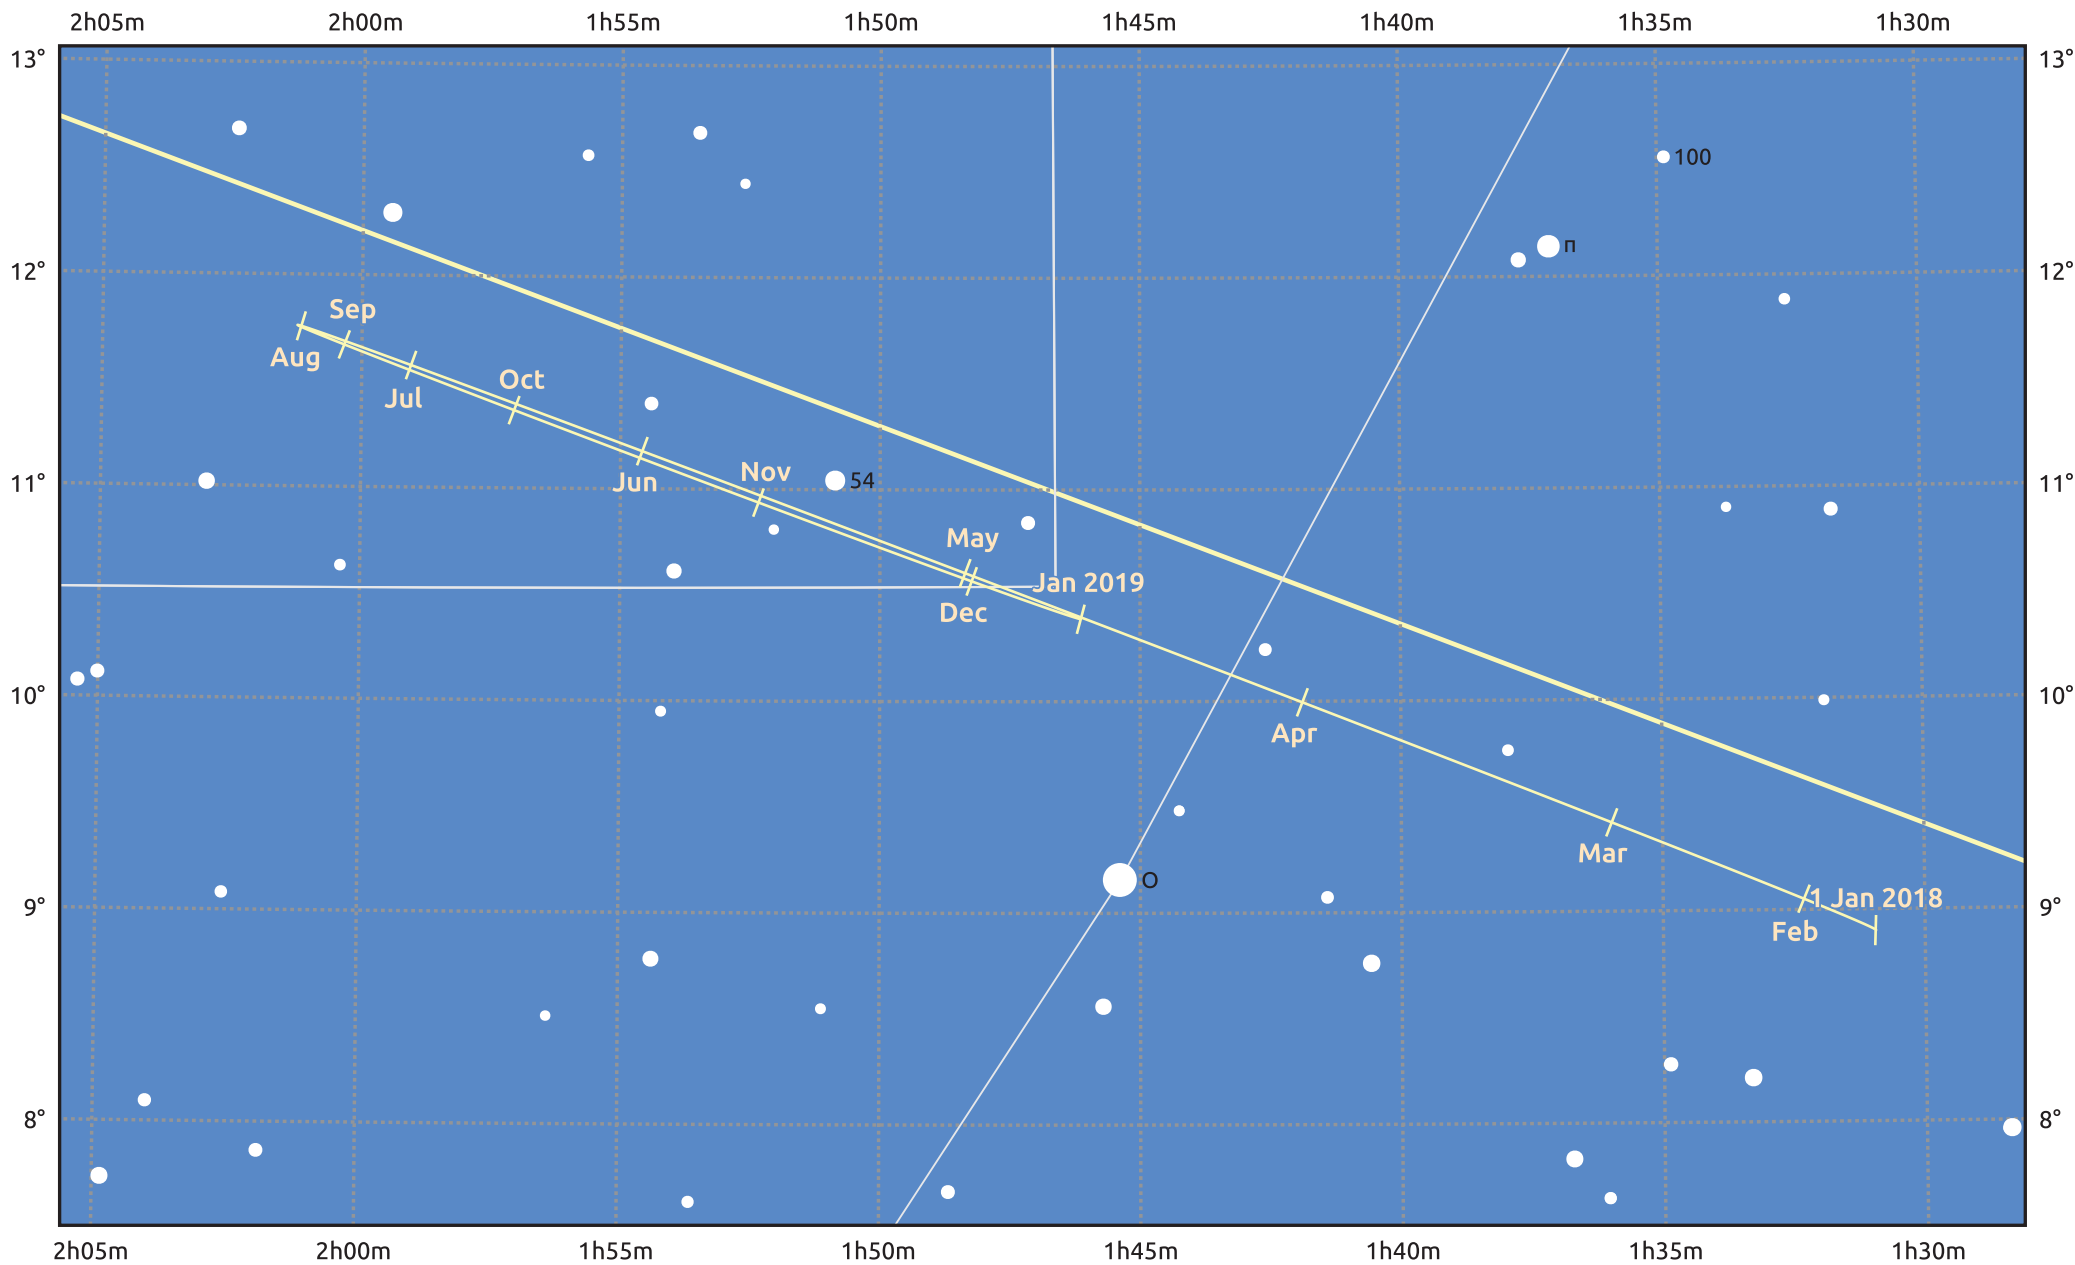

The path of Uranus in 2018

© Dominic Ford 2011–2025. Date markers placed at midnight UTC. Downloaded from <https://in-the-sky.org>

Magnitude scale: ● 8.0 ● 7.0 ● 6.0 ● 5.0 ● 4.0

— Ecliptic Plane

Galaxy Bright nebula Open cluster Globular cluster Planetary nebula

Date	Mag	Angular size
2018 Jan 1	5.8	3.6"
2018 Apr 1	5.9	3.4"
2018 Jul 1	5.9	3.5"
2018 Oct 1	5.7	3.7"
2019 Jan 1	5.8	3.6"