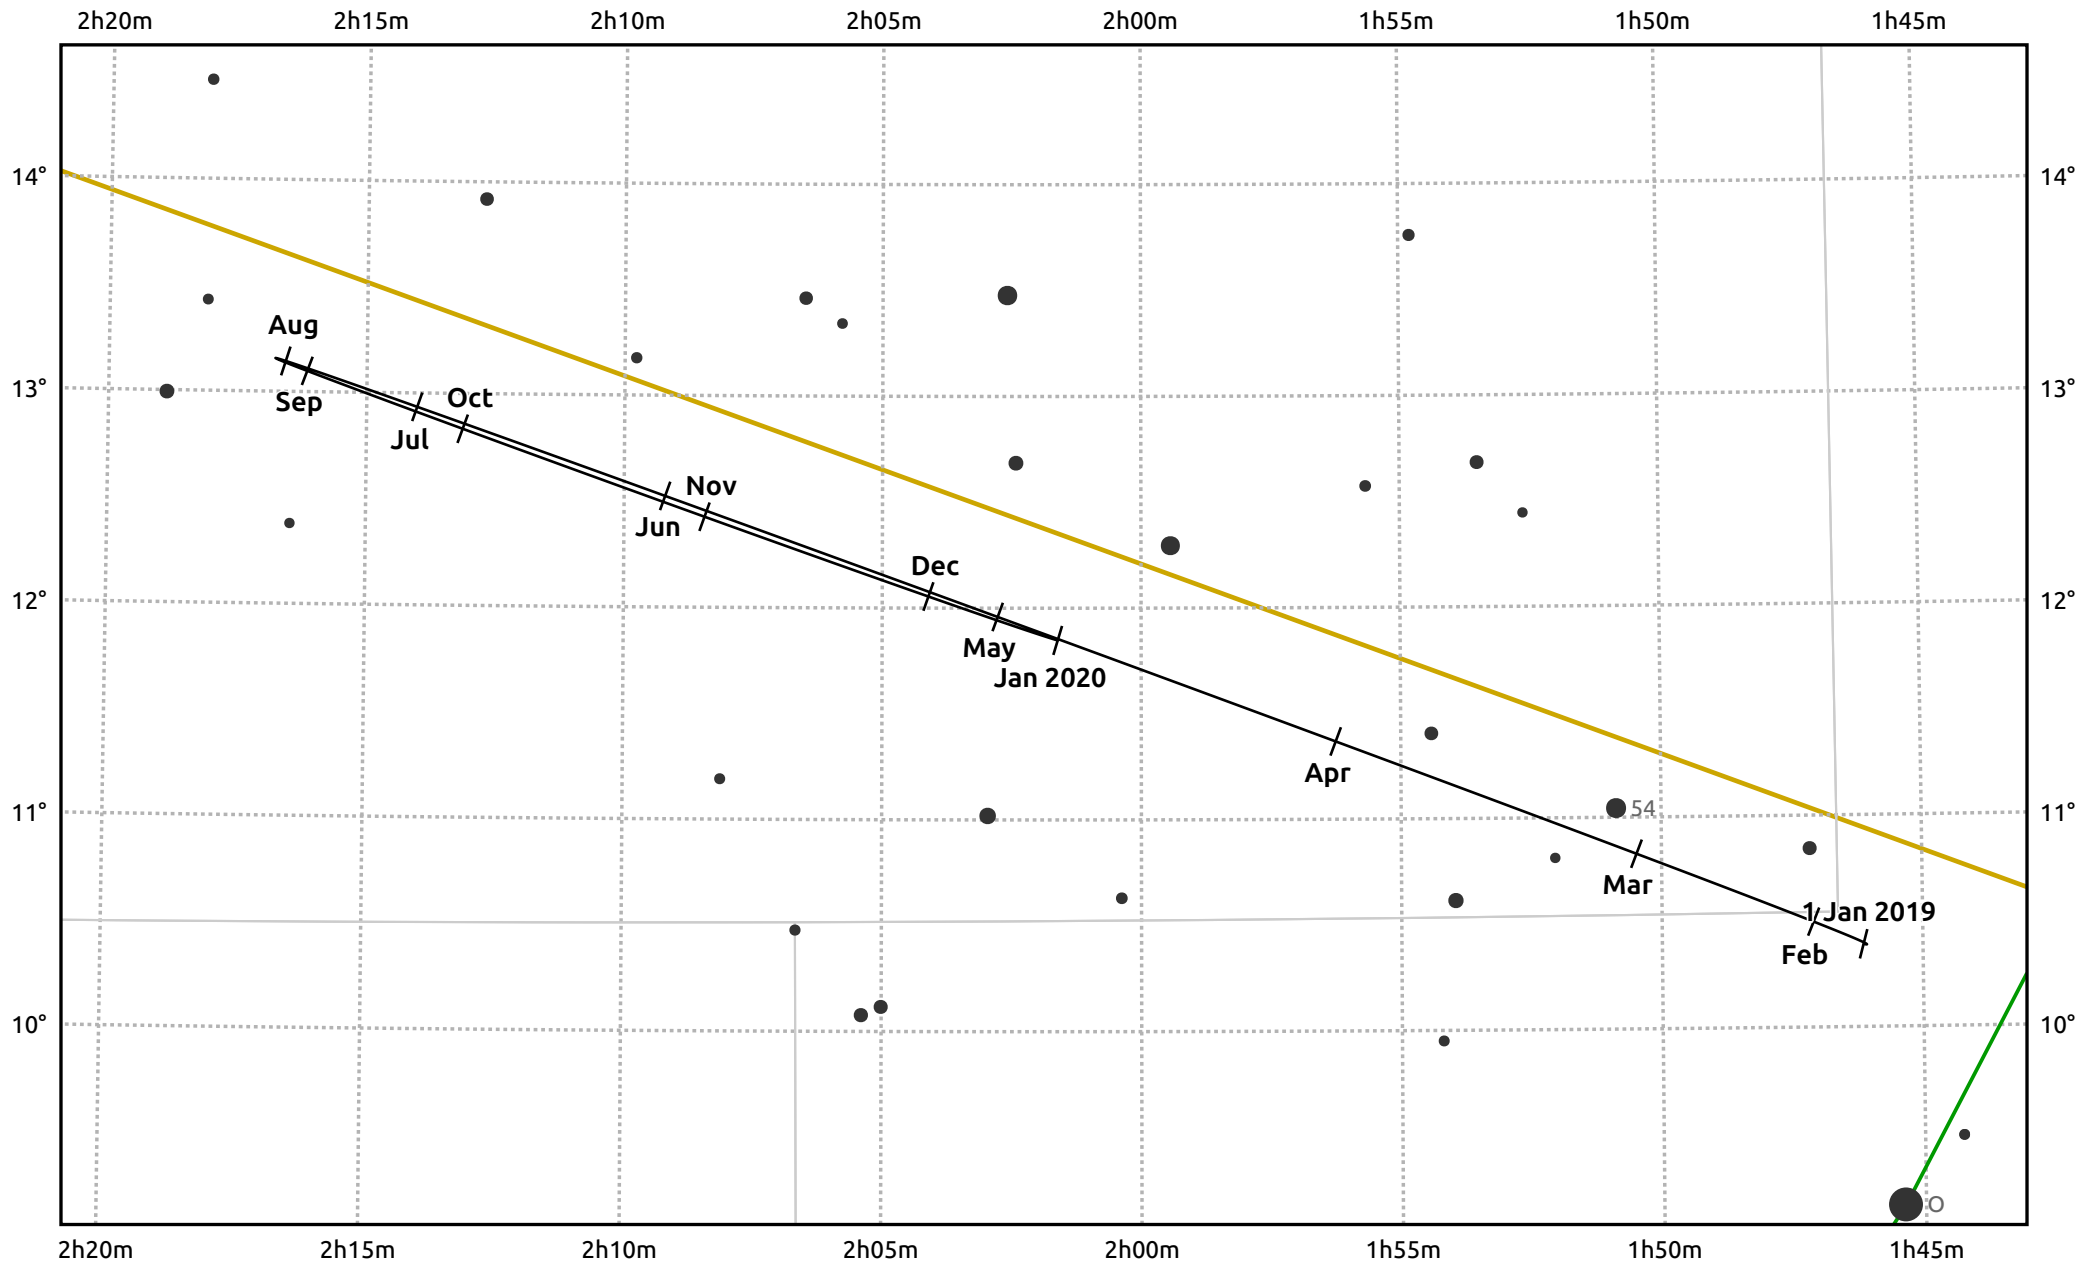

# The path of Uranus in 2019

© Dominic Ford 2011–2025. Date markers placed at midnight UTC. Downloaded from <https://in-the-sky.org>

Magnitude scale: ● 8.0 ● 7.0 ● 6.0 ● 5.0 ● 4.0

— Ecliptic Plane

- Galaxy
- Bright nebula
- Open cluster
- ⊕ Globular cluster
- ⊕ Planetary nebula

Date	Mag	Angular size
2019 Jan 1	5.8	3.6"
2019 Apr 1	5.9	3.4"
2019 Jul 1	5.8	3.5"
2019 Oct 1	5.7	3.7"
2020 Jan 1	5.8	3.6"