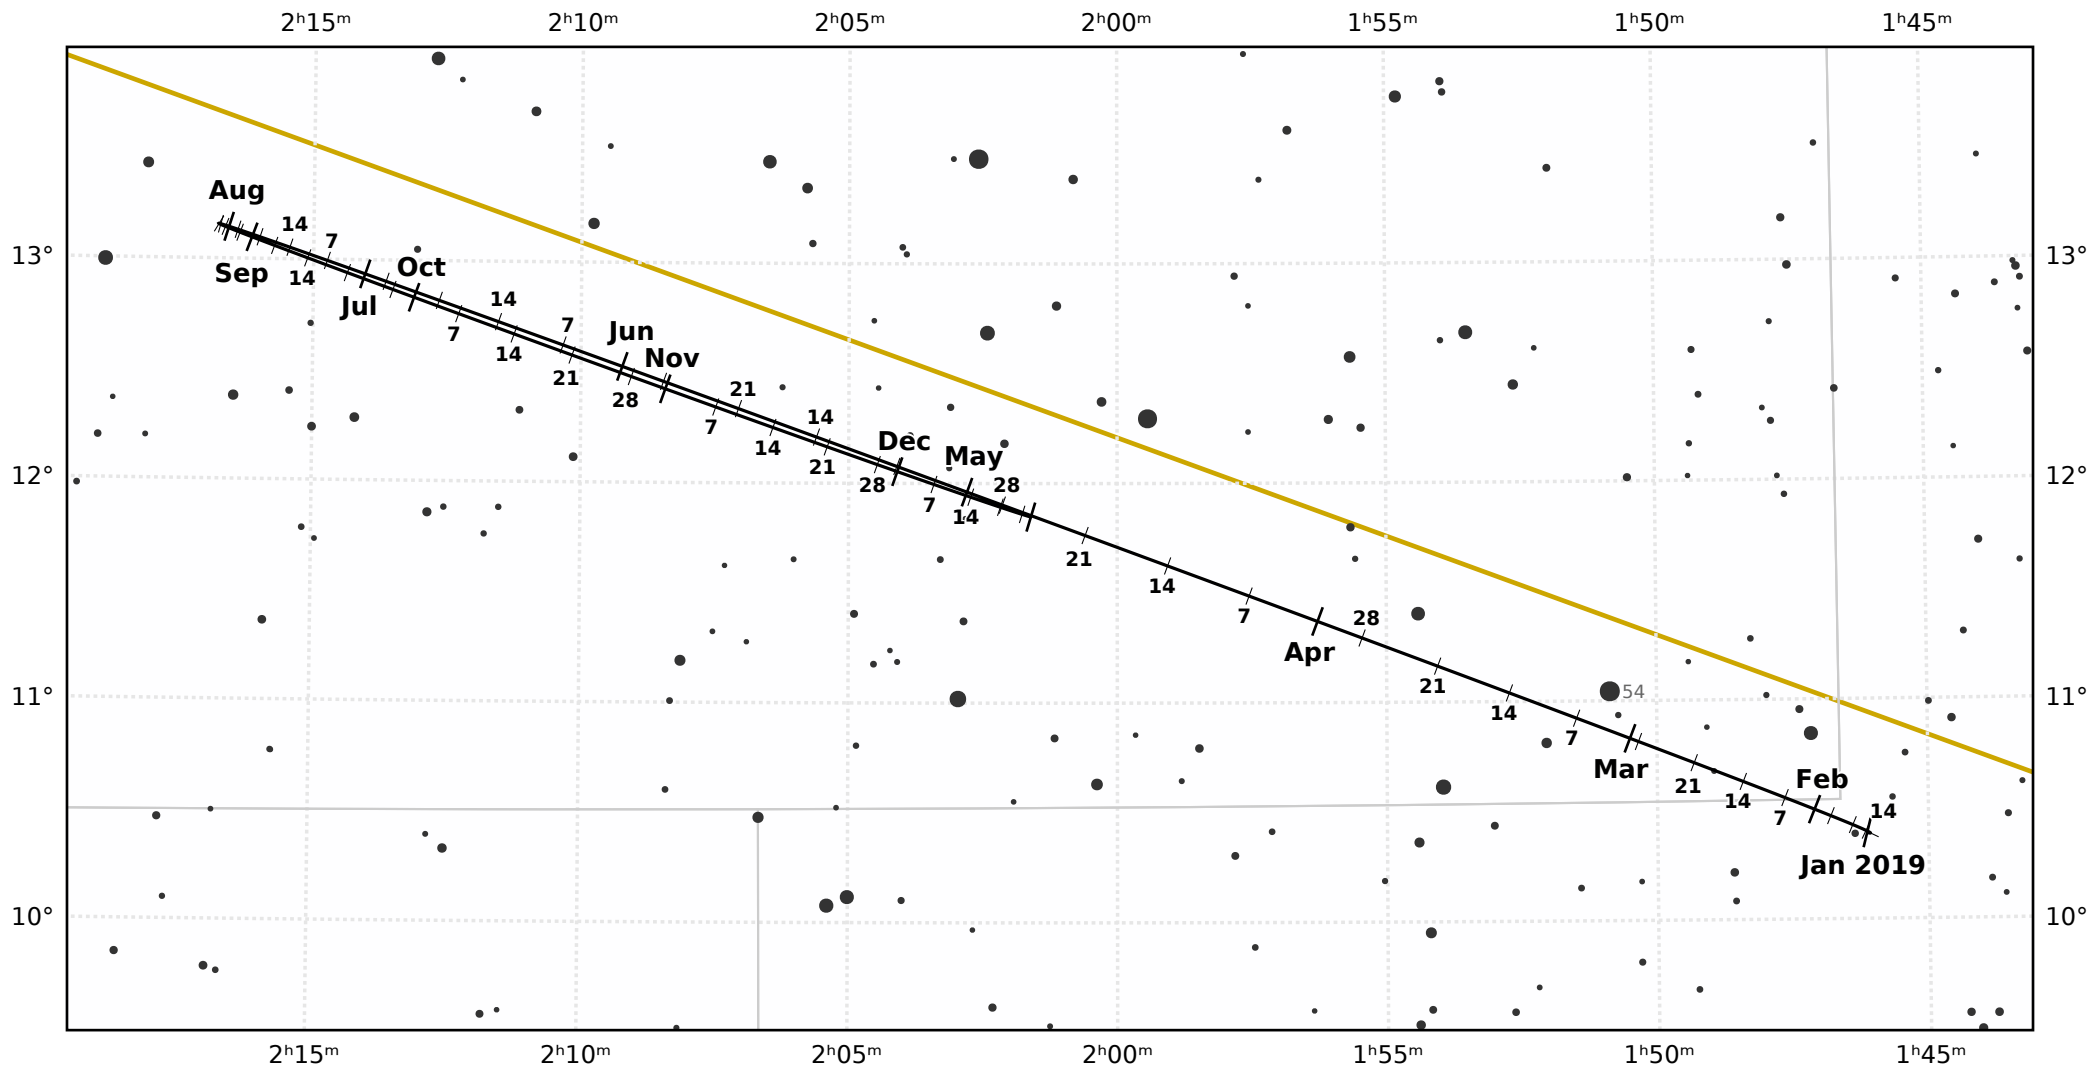

The path of Uranus in 2019

© Dominic Ford 2011-2021. Downloaded from <https://in-the-sky.org>

Magnitude scale: •10.0 •9.5 •9.0 •8.5 •8.0 •7.5 •7.0 •6.5 •6.0 •5.5

— The Equator

— Ecliptic Plane

— Galactic Plane