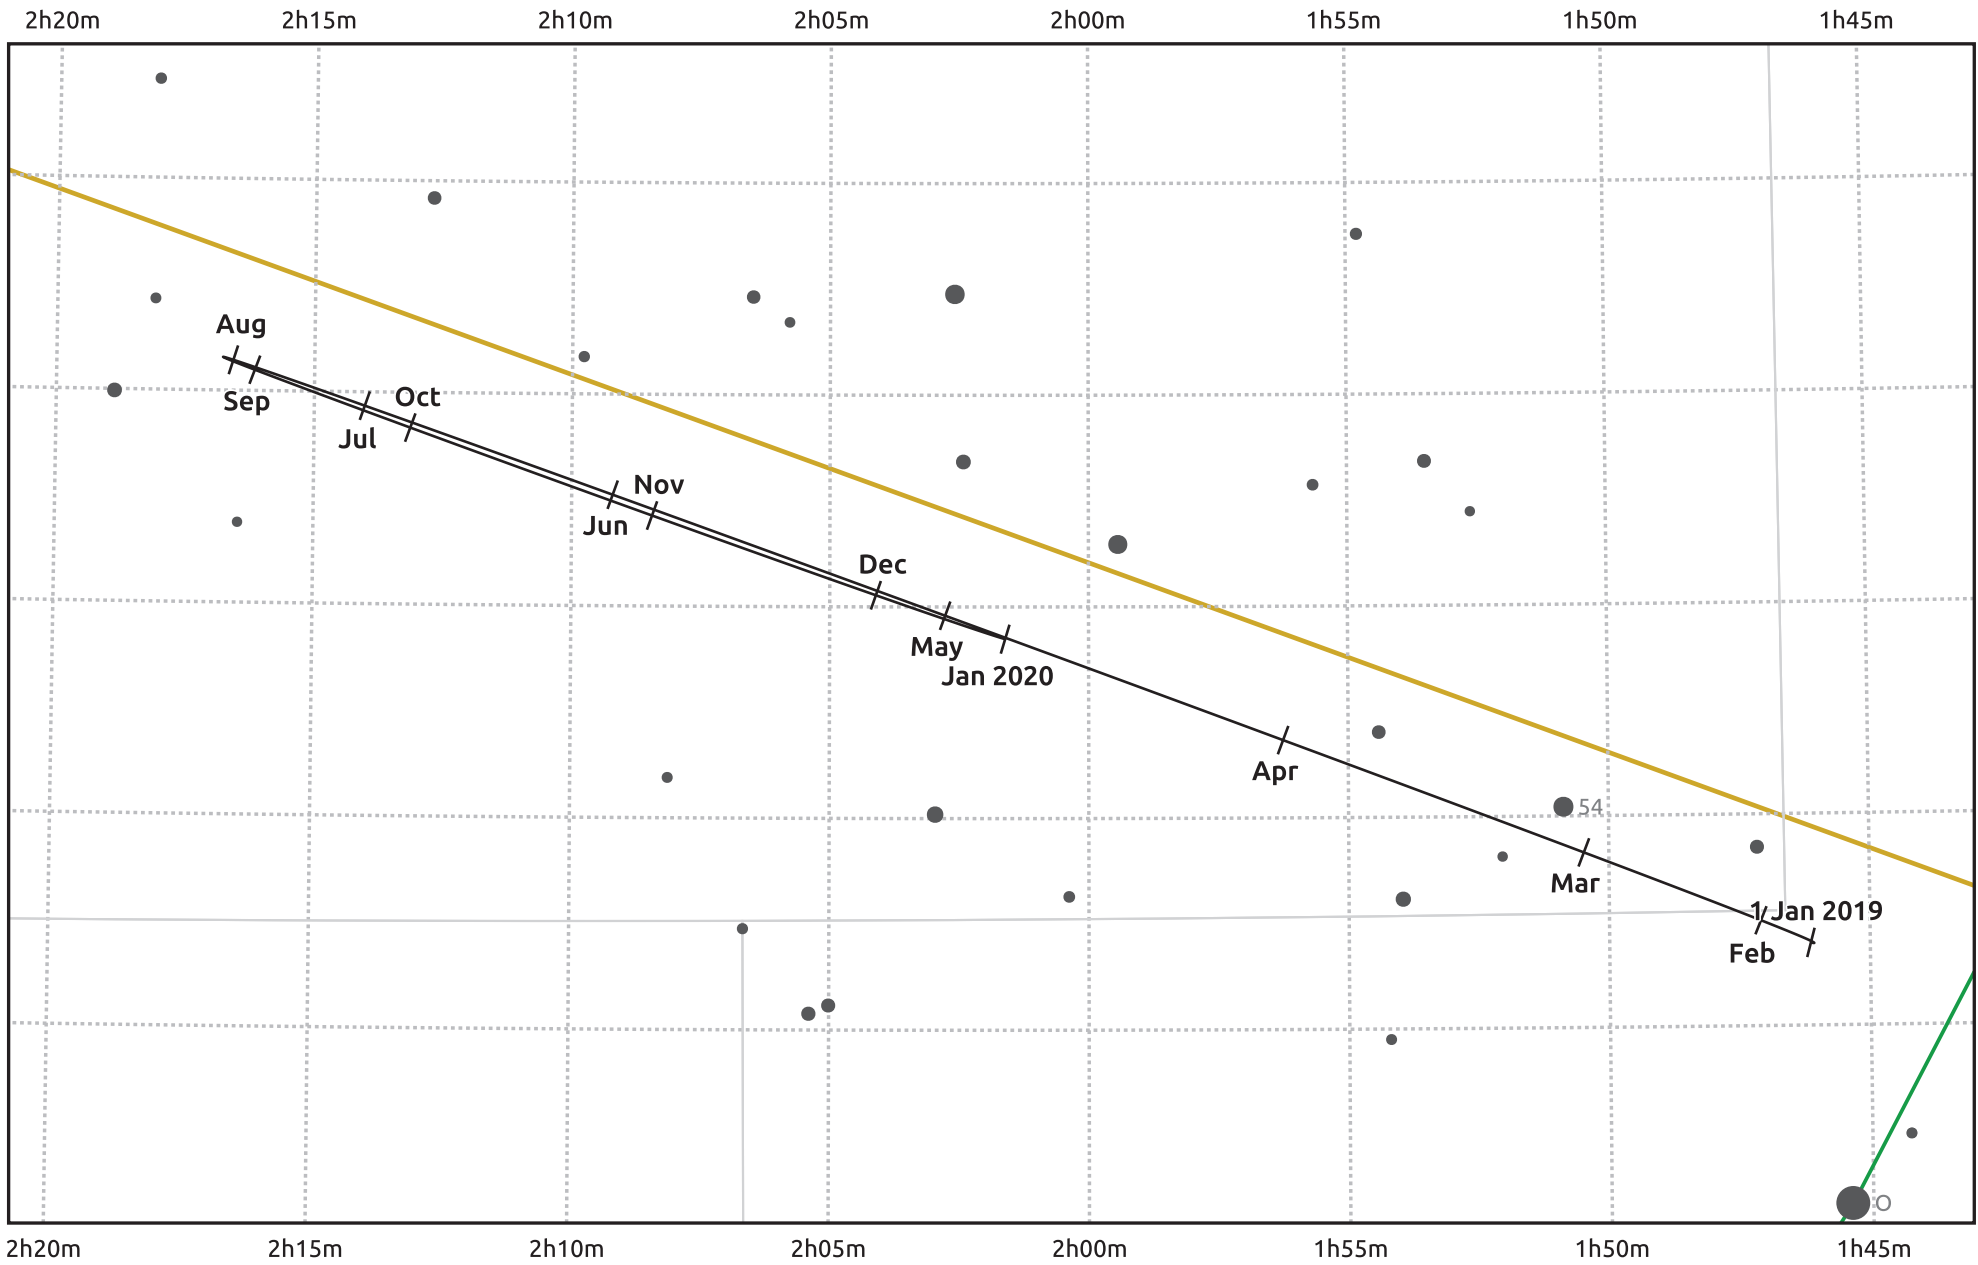

The path of Uranus in 2019

© Dominic Ford 2011–2025. Date markers placed at midnight UTC. Downloaded from <https://in-the-sky.org>

Magnitude scale: ● 8.0 ● 7.0 ● 6.0 ● 5.0 ● 4.0

— Ecliptic Plane

- Galaxy
- Bright nebula
- Open cluster
- ⊕ Globular cluster
- ◆ Planetary nebula

Date	Mag	Angular size
2019 Jan 1	5.8	3.6"
2019 Apr 1	5.9	3.4"
2019 Jul 1	5.8	3.5"
2019 Oct 1	5.7	3.7"
2020 Jan 1	5.8	3.6"