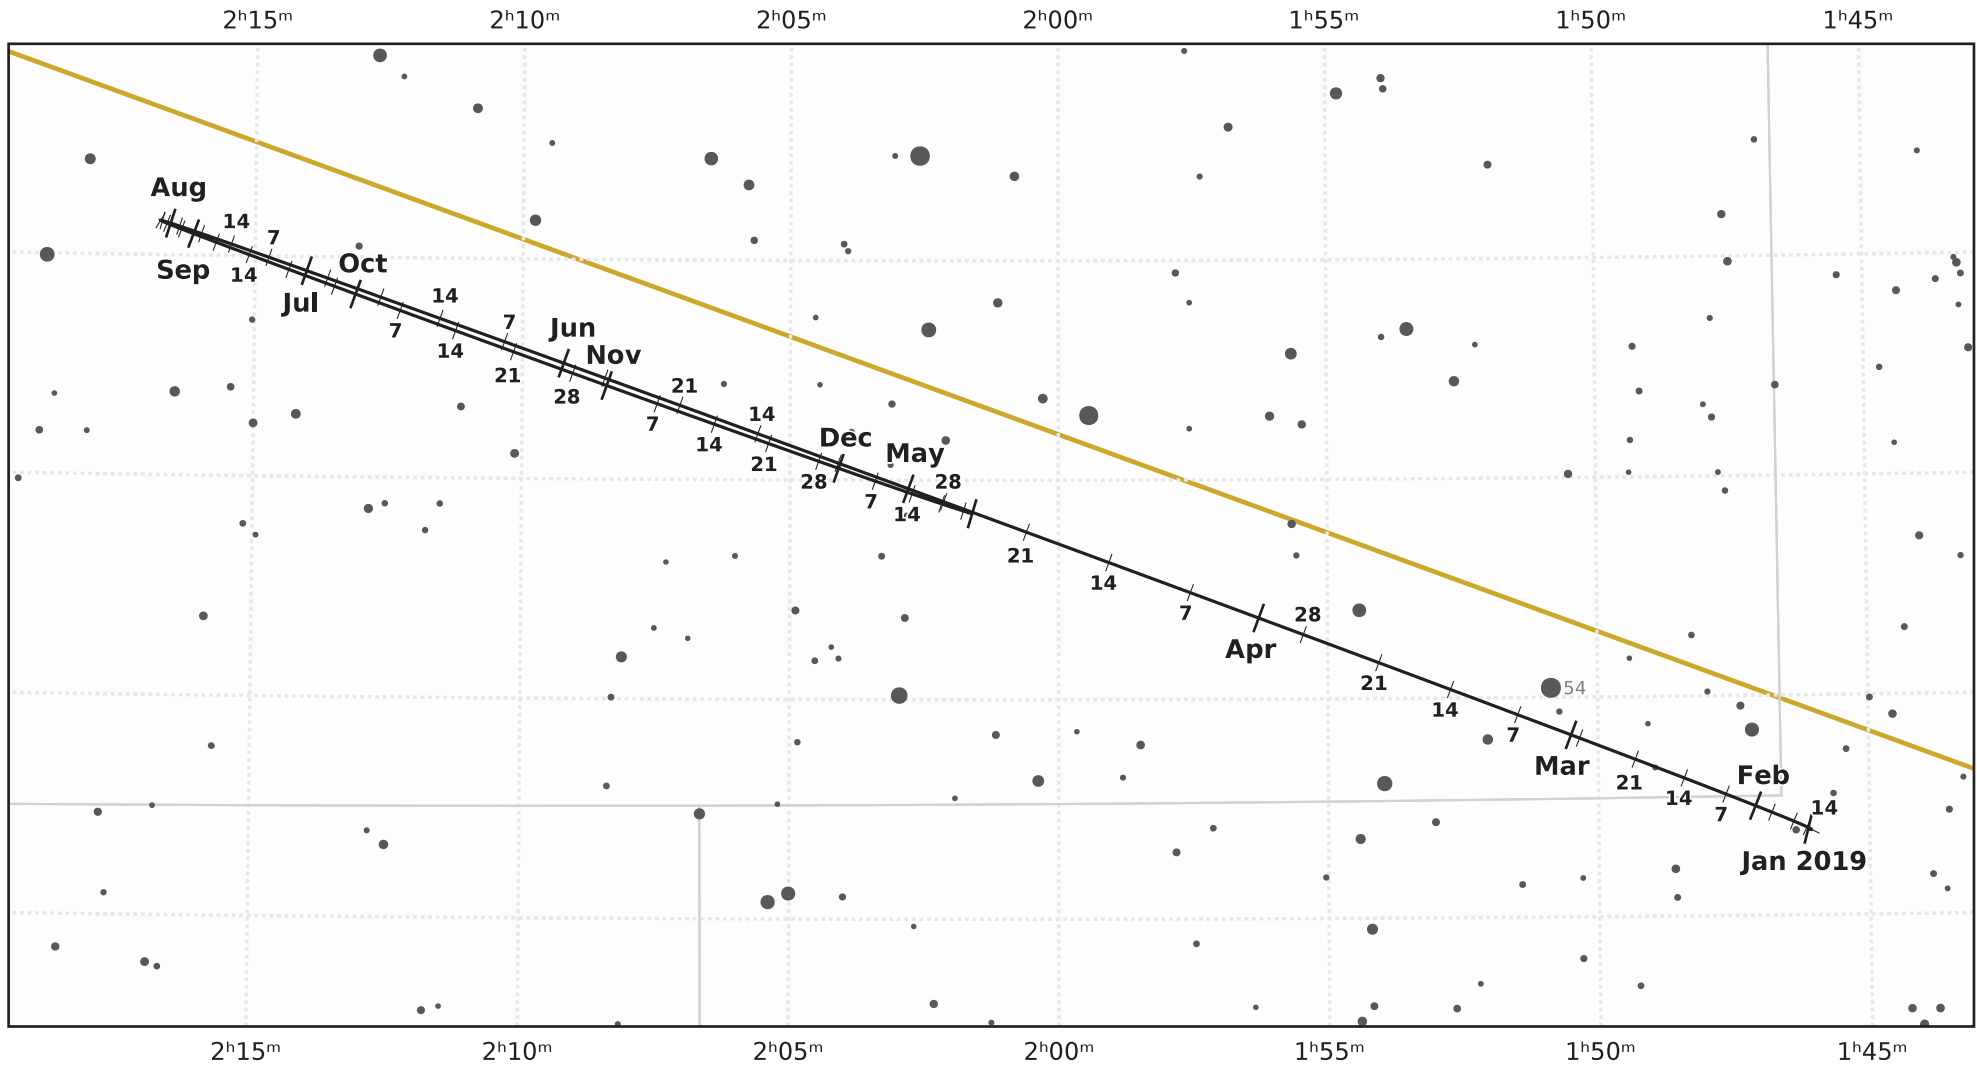

# The path of Uranus in 2019

© Dominic Ford 2011–2021. Downloaded from <https://in-the-sky.org>

Magnitude scale: •10.0 •9.5 •9.0 •8.5 •8.0 •7.5 •7.0 •6.5 •6.0 ●5.5

— The Equator — Ecliptic Plane — Galactic Plane