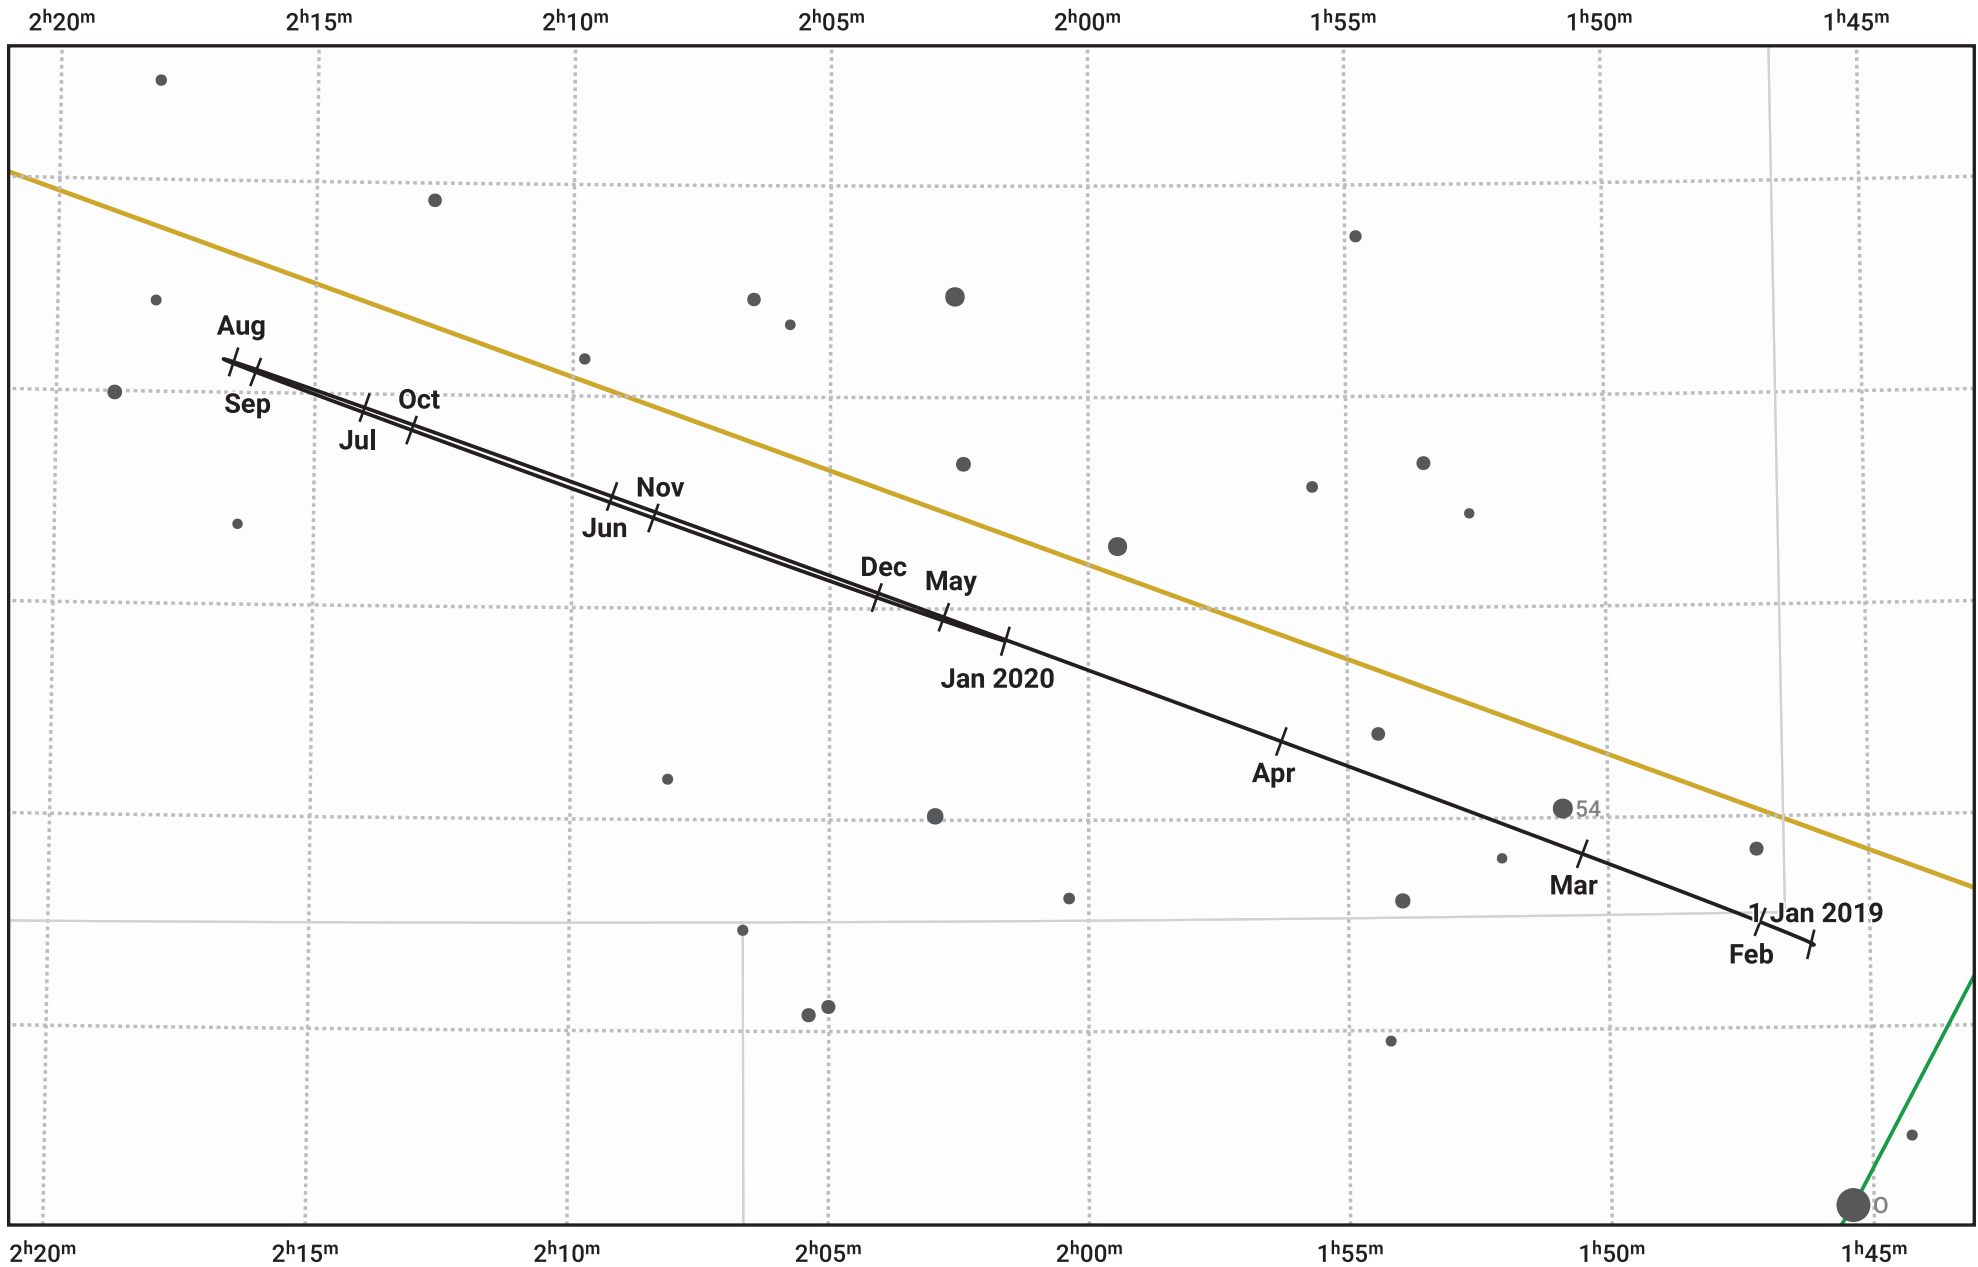

# The path of Uranus in 2019

© Dominic Ford 2011–2023. Date markers placed at midnight UTC. Downloaded from <https://in-the-sky.org>

Magnitude scale: • 8.0 • 7.0 ● 6.0 ● 5.0 ● 4.0

— Ecliptic Plane

- Galaxy
- Bright nebula
- Open cluster
- ⊕ Globular cluster

Date	Mag	Angular size
2019 Jan 1	5.8	3.6"
2019 Apr 1	5.9	3.4"
2019 Jul 1	5.8	3.5"
2019 Oct 1	5.7	3.7"
2020 Jan 1	5.8	3.6"