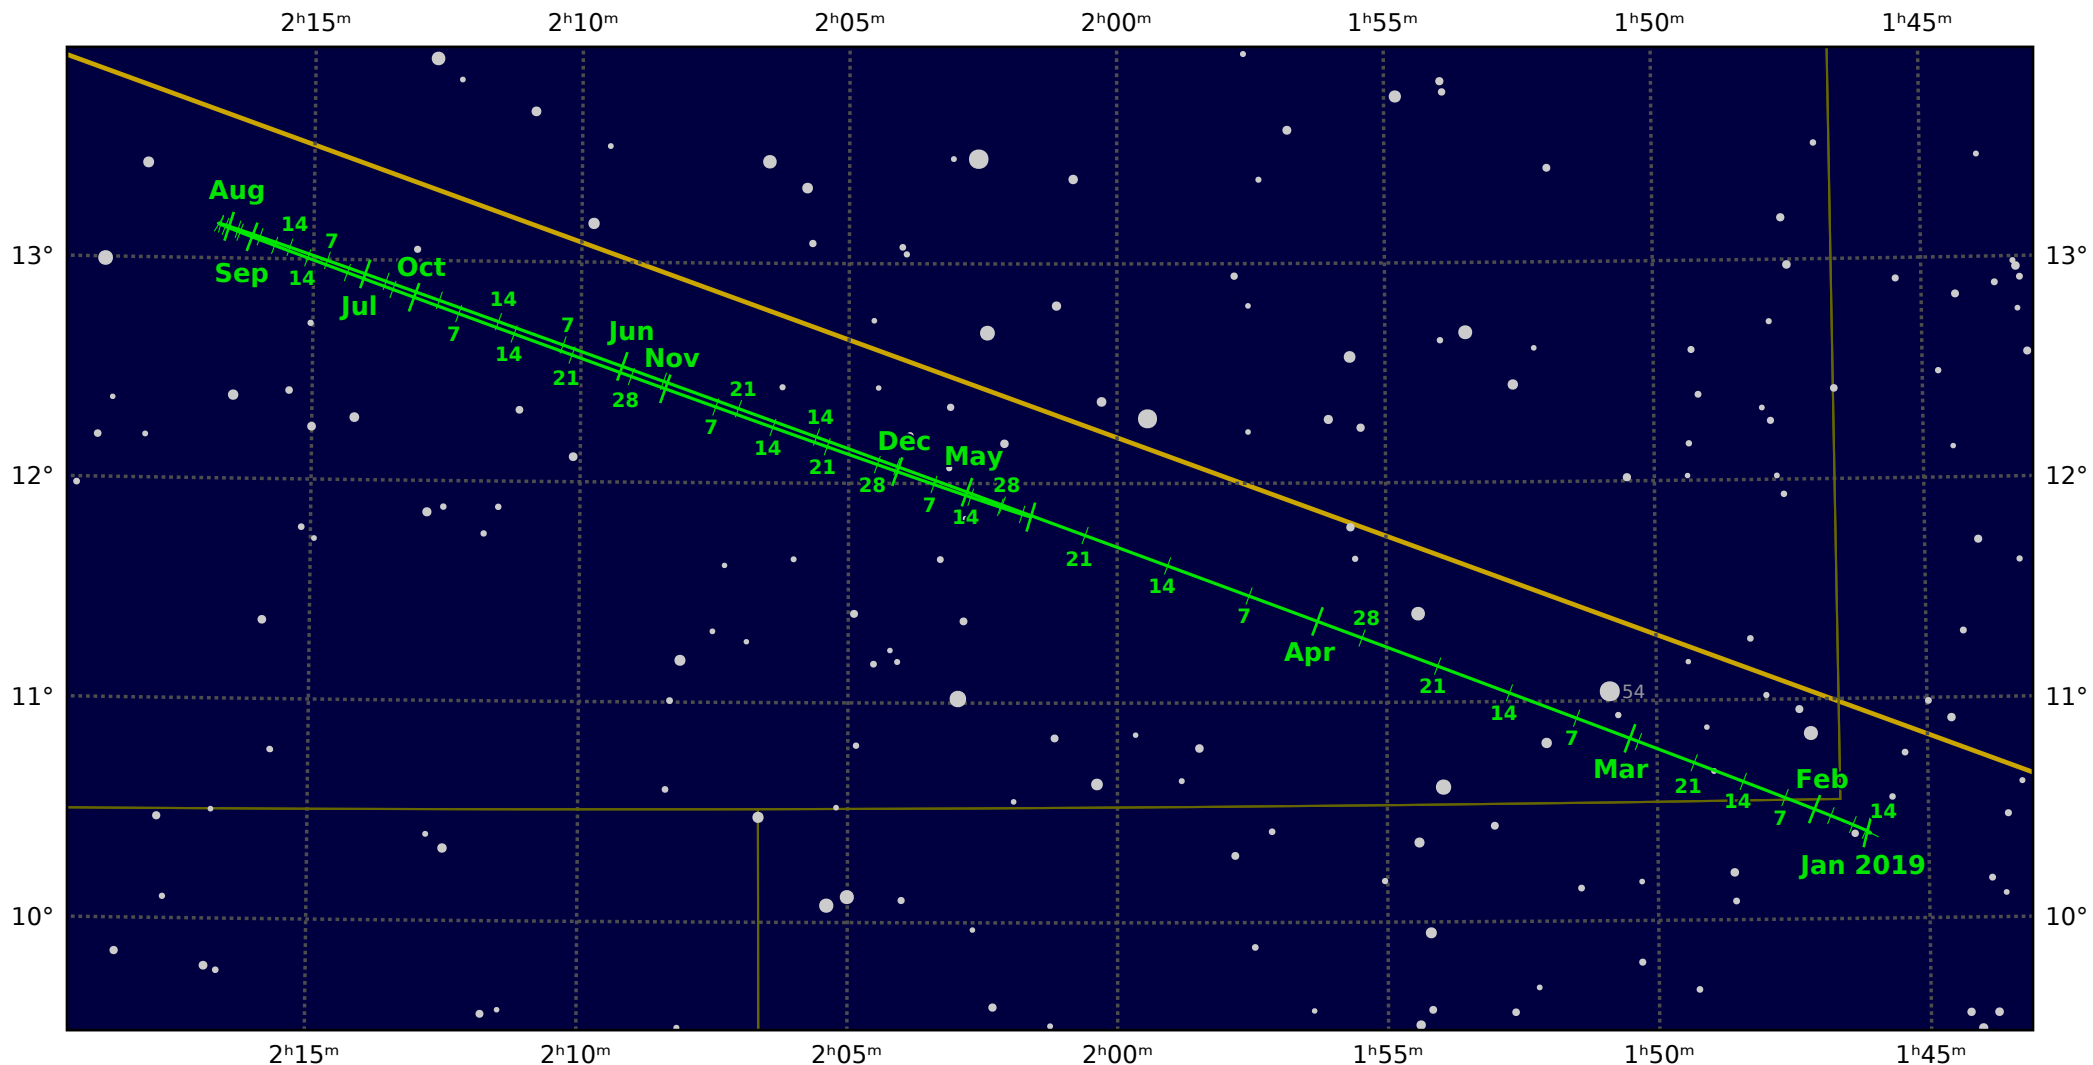

# The path of Uranus in 2019

© Dominic Ford 2011–2021. Downloaded from <https://in-the-sky.org>

Magnitude scale: ● 10.0 ● 9.5 ● 9.0 ● 8.5 ● 8.0 ● 7.5 ● 7.0 ● 6.5 ● 6.0 ● 5.5

— Ecliptic Plane — Galactic Plane