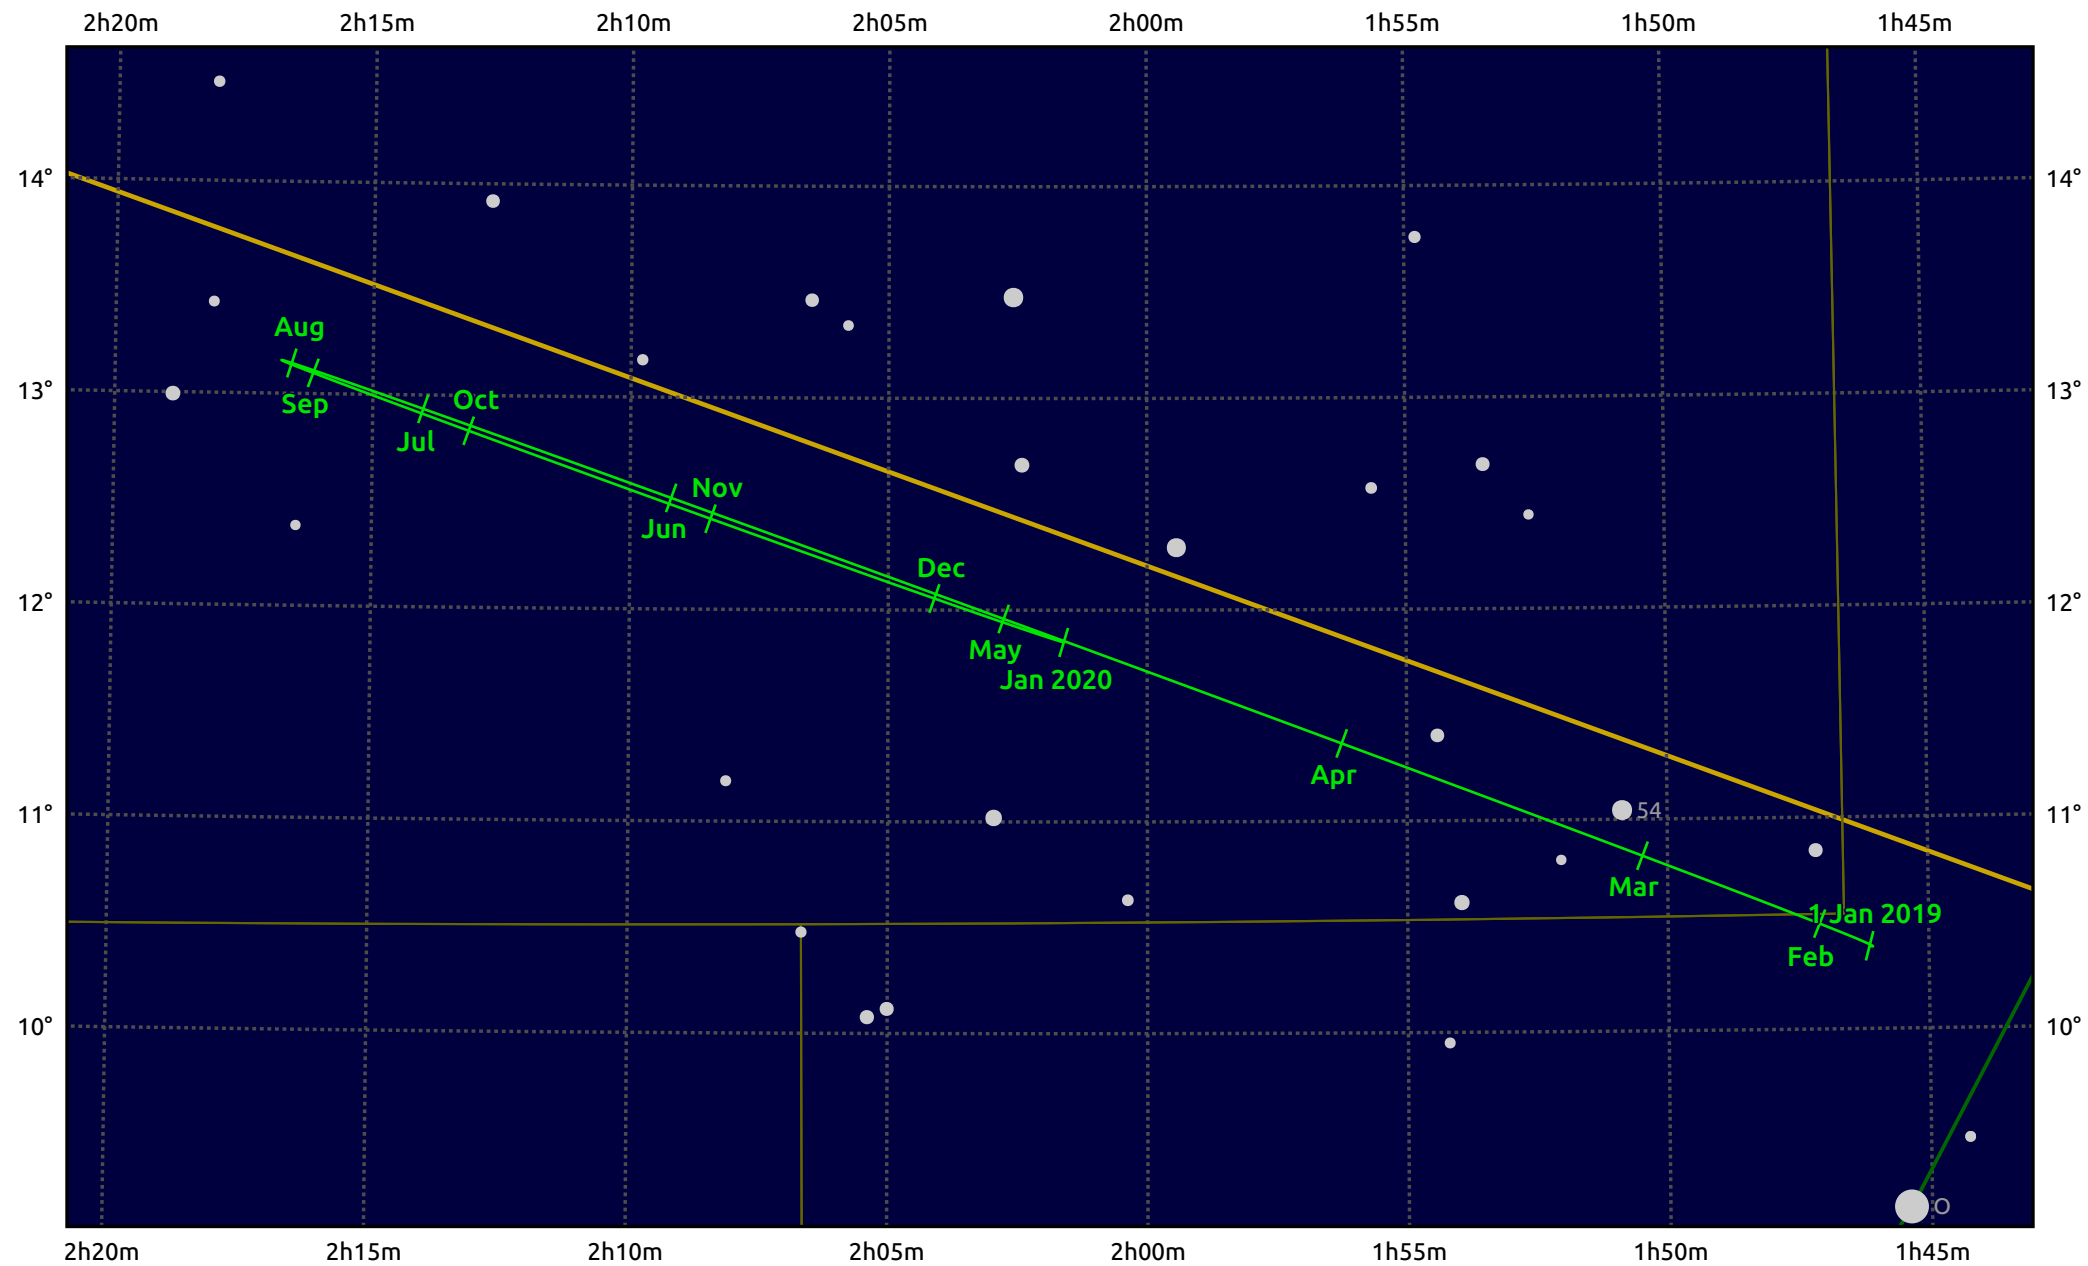

The path of Uranus in 2019

© Dominic Ford 2011–2025. Date markers placed at midnight UTC. Downloaded from <https://in-the-sky.org>

Magnitude scale: ● 8.0 ● 7.0 ● 6.0 ● 5.0 ● 4.0

— Ecliptic Plane

- Galaxy
- Bright nebula
- Open cluster
- ⊕ Globular cluster
- ◆ Planetary nebula

Date	Mag	Angular size
2019 Jan 1	5.8	3.6"
2019 Apr 1	5.9	3.4"
2019 Jul 1	5.8	3.5"
2019 Oct 1	5.7	3.7"
2020 Jan 1	5.8	3.6"