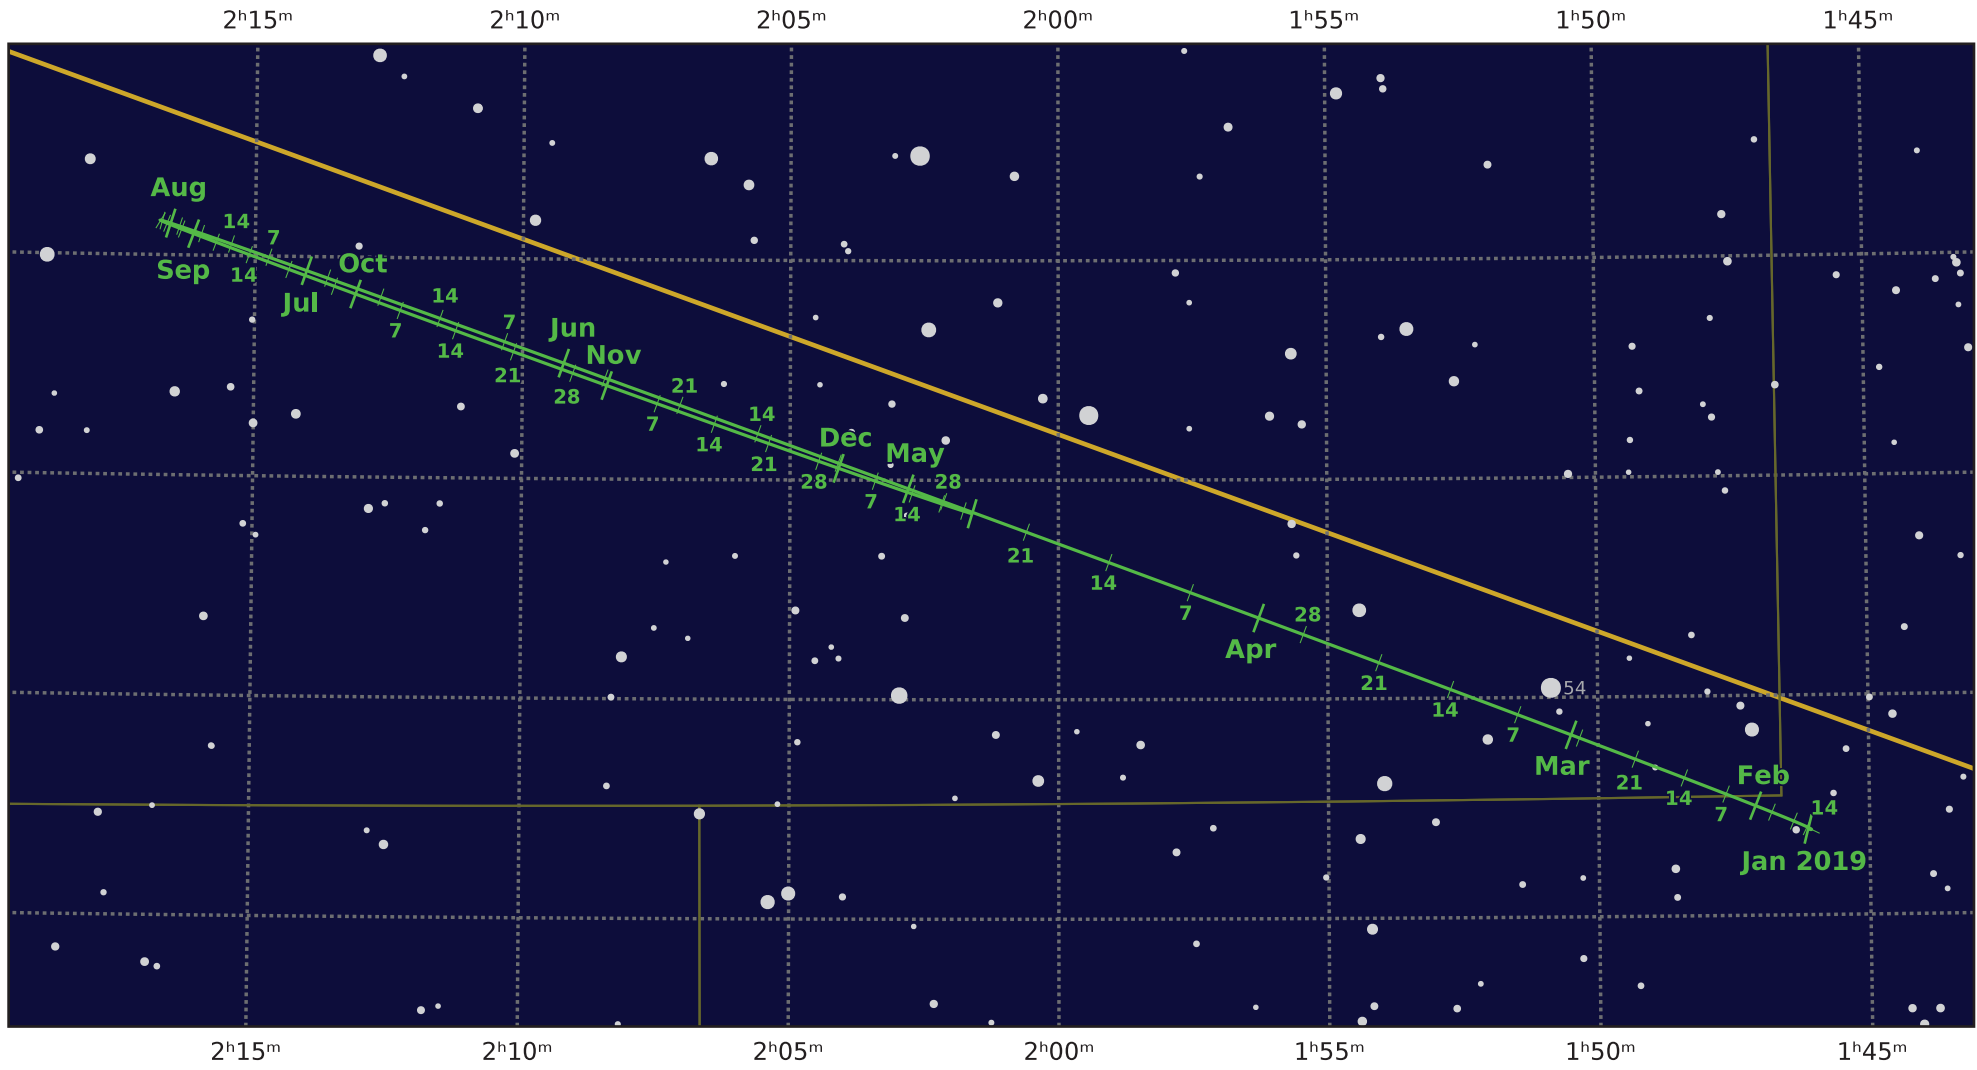

# The path of Uranus in 2019

© Dominic Ford 2011–2021. Downloaded from <https://in-the-sky.org>

Magnitude scale: ● 10.0 ● 9.5 ● 9.0 ● 8.5 ● 8.0 ● 7.5 ● 7.0 ● 6.5 ● 6.0 ● 5.5

— Ecliptic Plane — Galactic Plane