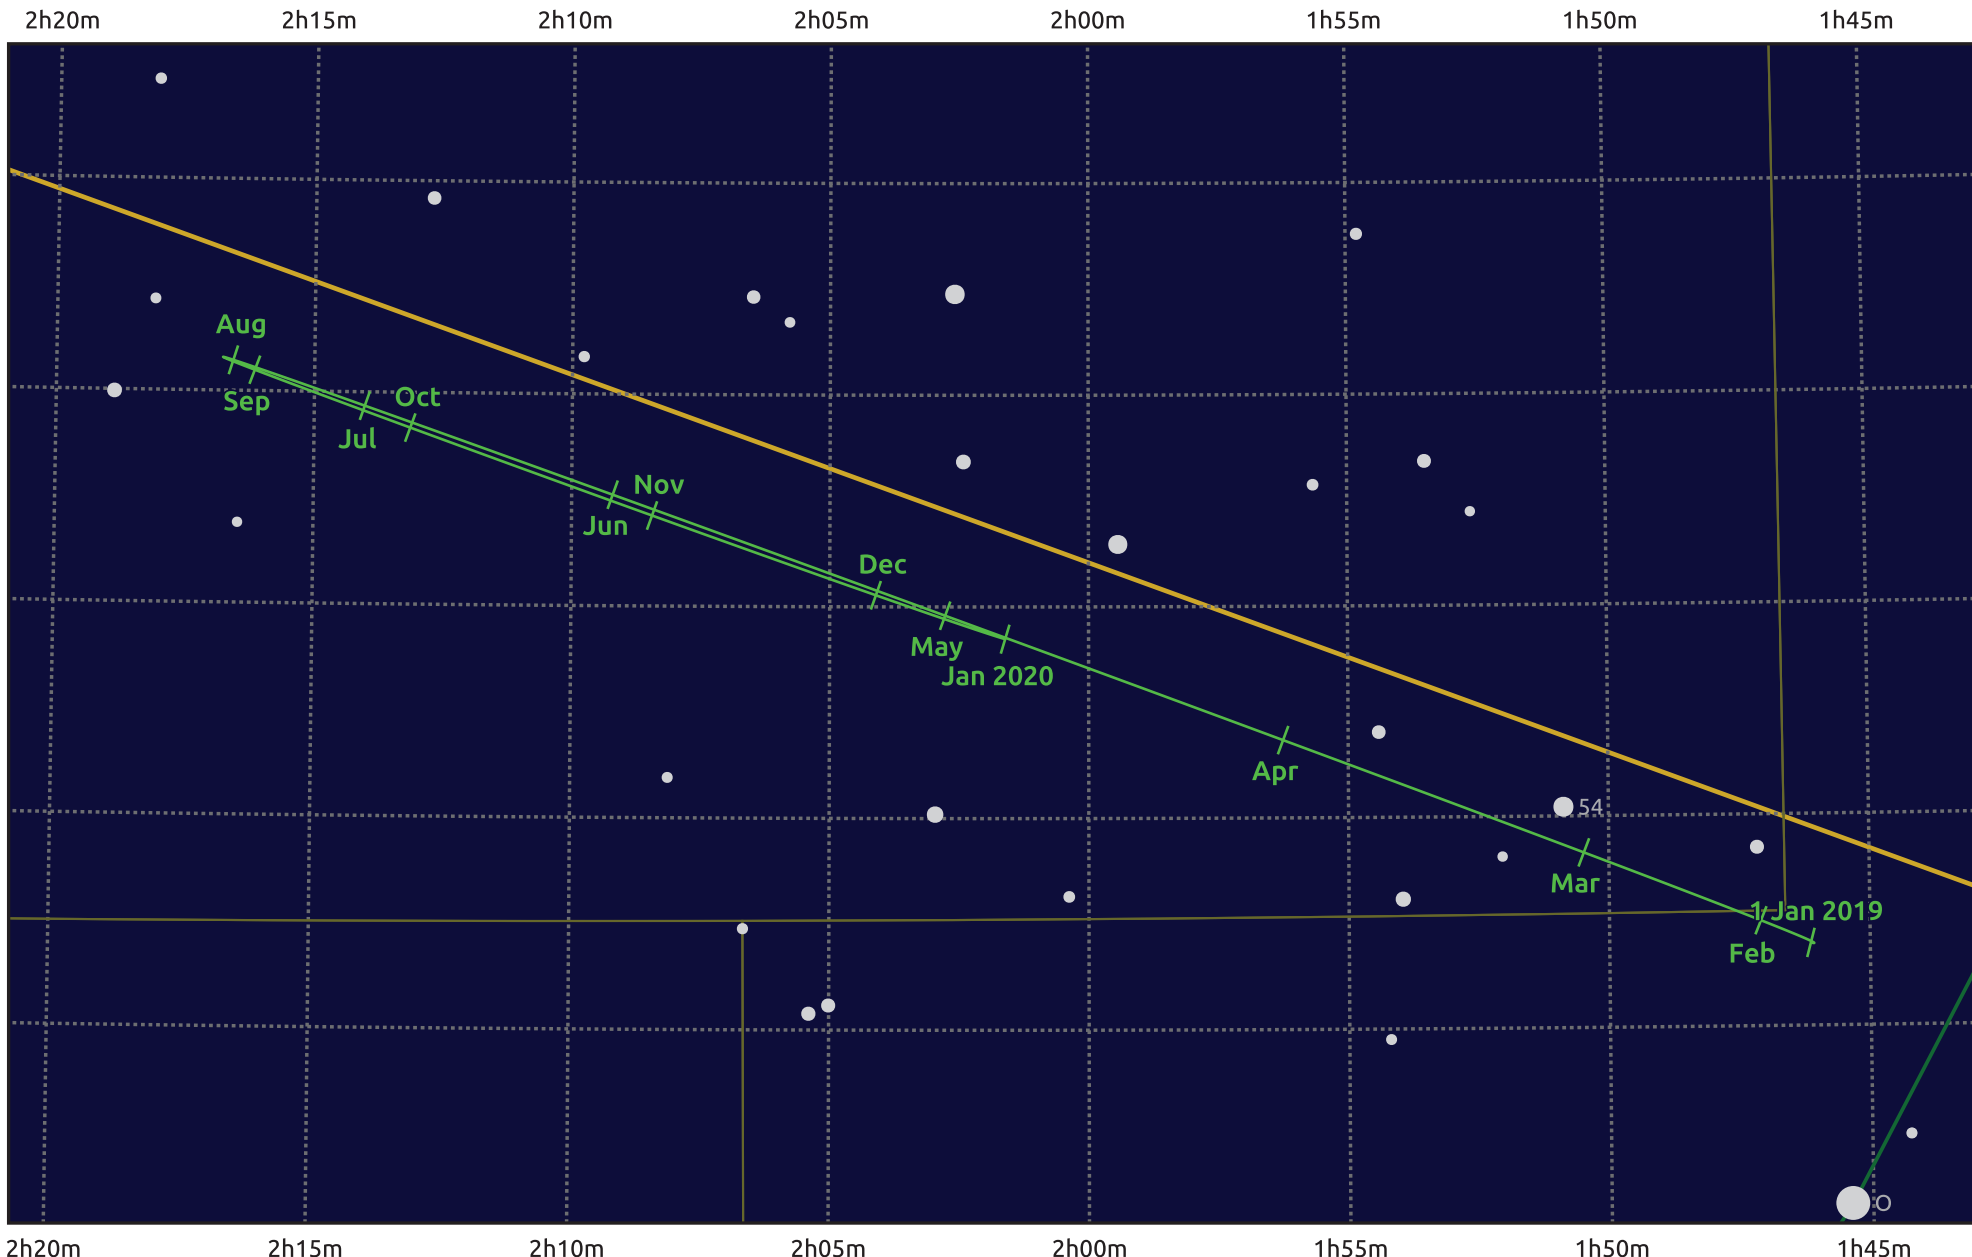

# The path of Uranus in 2019

© Dominic Ford 2011–2025. Date markers placed at midnight UTC. Downloaded from <https://in-the-sky.org>

Magnitude scale: ● 8.0 ● 7.0 ● 6.0 ● 5.0 ● 4.0

— Ecliptic Plane

- Galaxy
- Bright nebula
- Open cluster
- ⊕ Globular cluster
- ◆ Planetary nebula

Date	Mag	Angular size
2019 Jan 1	5.8	3.6"
2019 Apr 1	5.9	3.4"
2019 Jul 1	5.8	3.5"
2019 Oct 1	5.7	3.7"
2020 Jan 1	5.8	3.6"