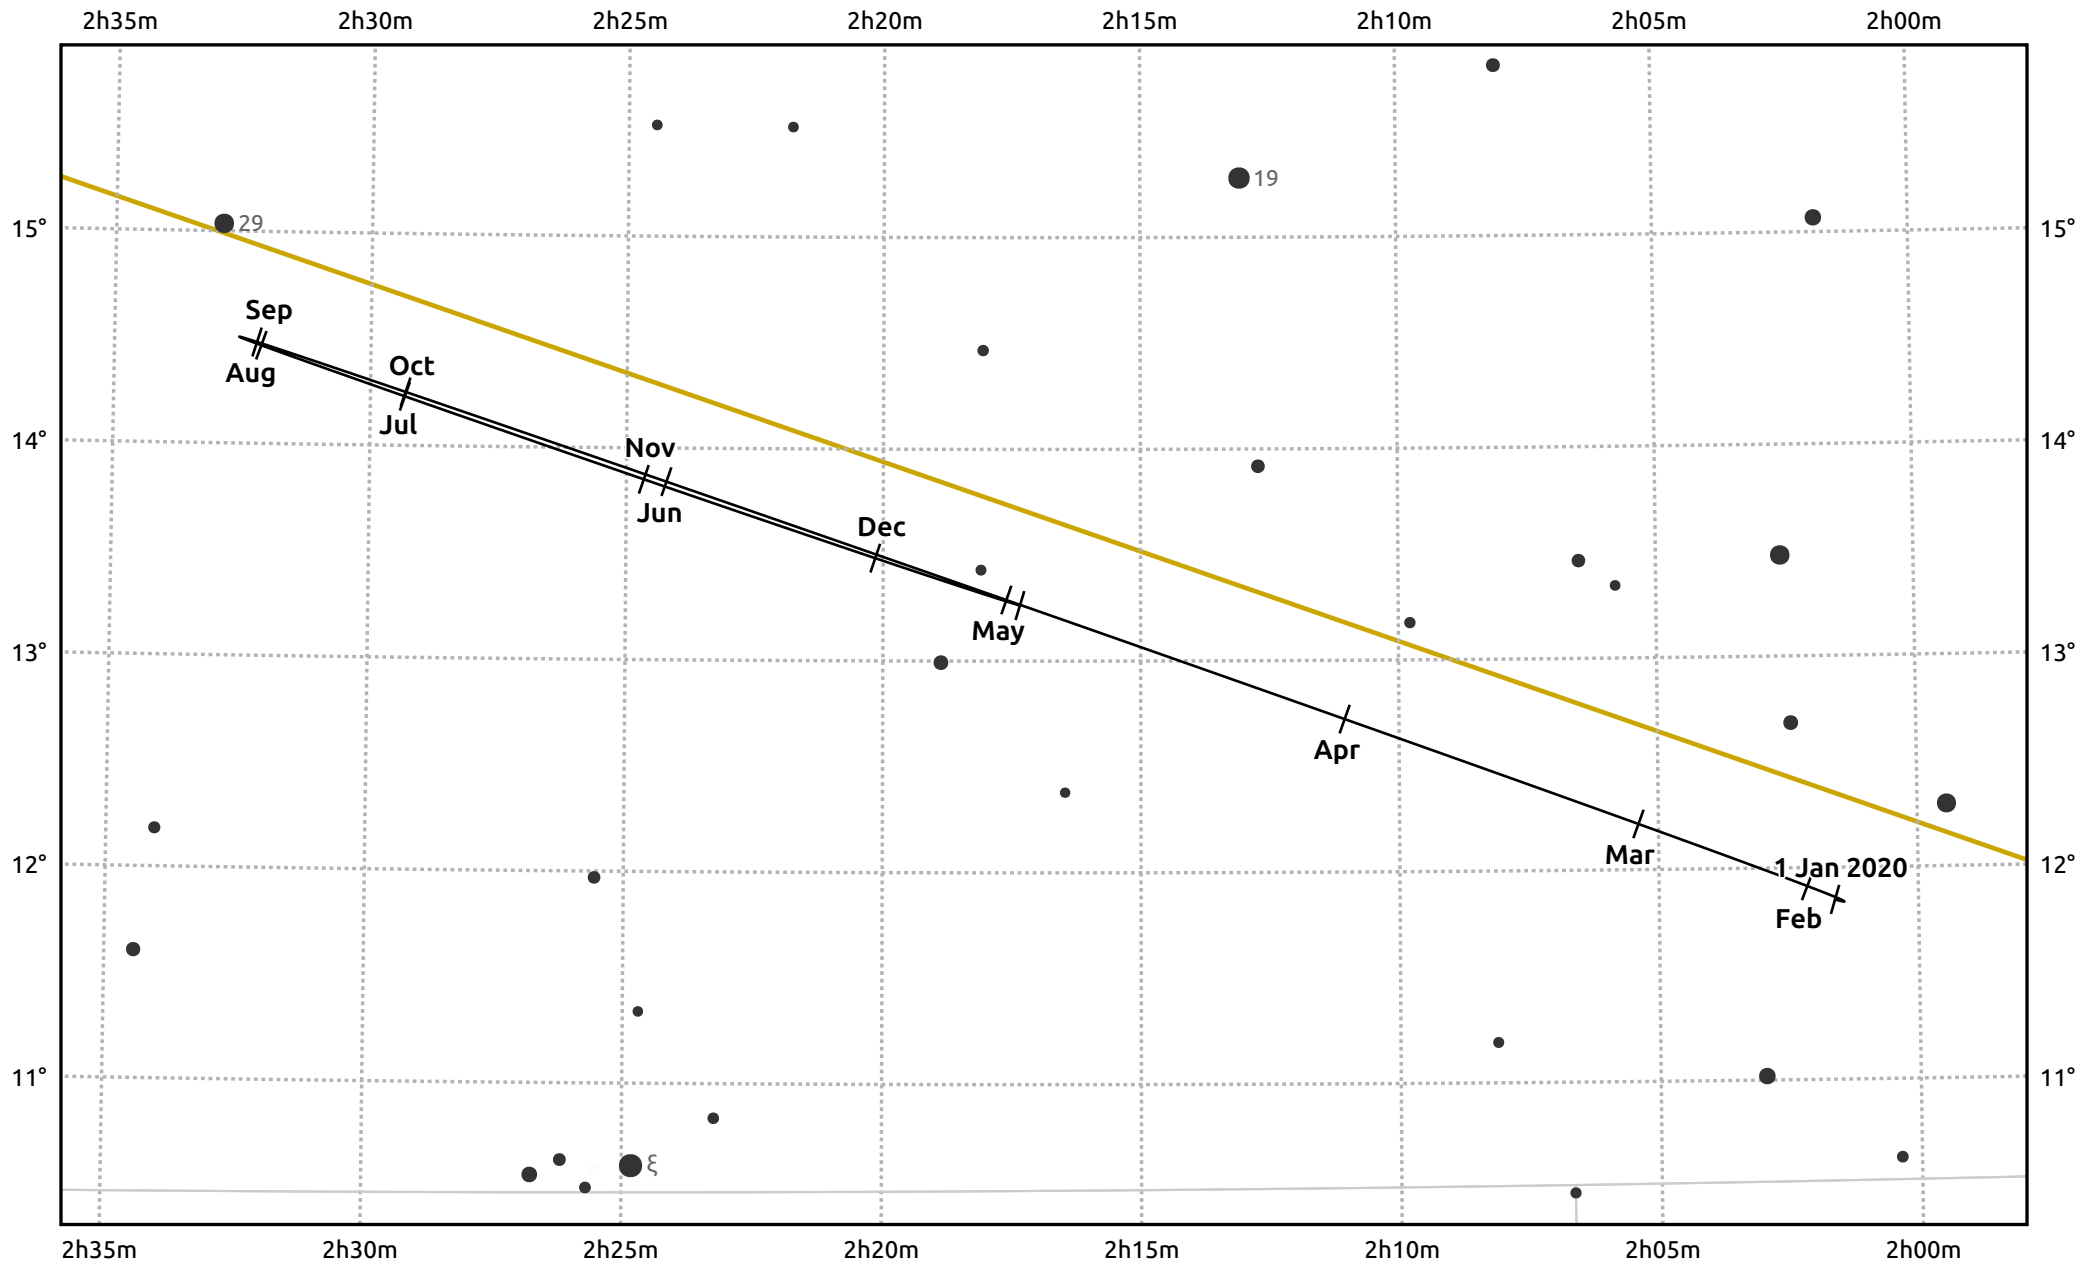

# The path of Uranus in 2020

© Dominic Ford 2011–2025. Date markers placed at midnight UTC. Downloaded from <https://in-the-sky.org>

Magnitude scale: ● 8.0 ● 7.0 ● 6.0 ● 5.0

— Ecliptic Plane

● Galaxy ■ Bright nebula ● Open cluster ⊕ Globular cluster ⊕ Planetary nebula

Date	Mag	Angular size
2020 Jan 1	5.8	3.6"
2020 Apr 1	5.9	3.4"
2020 Jul 1	5.8	3.5"
2020 Oct 1	5.7	3.7"
2021 Jan 1	5.7	3.6"