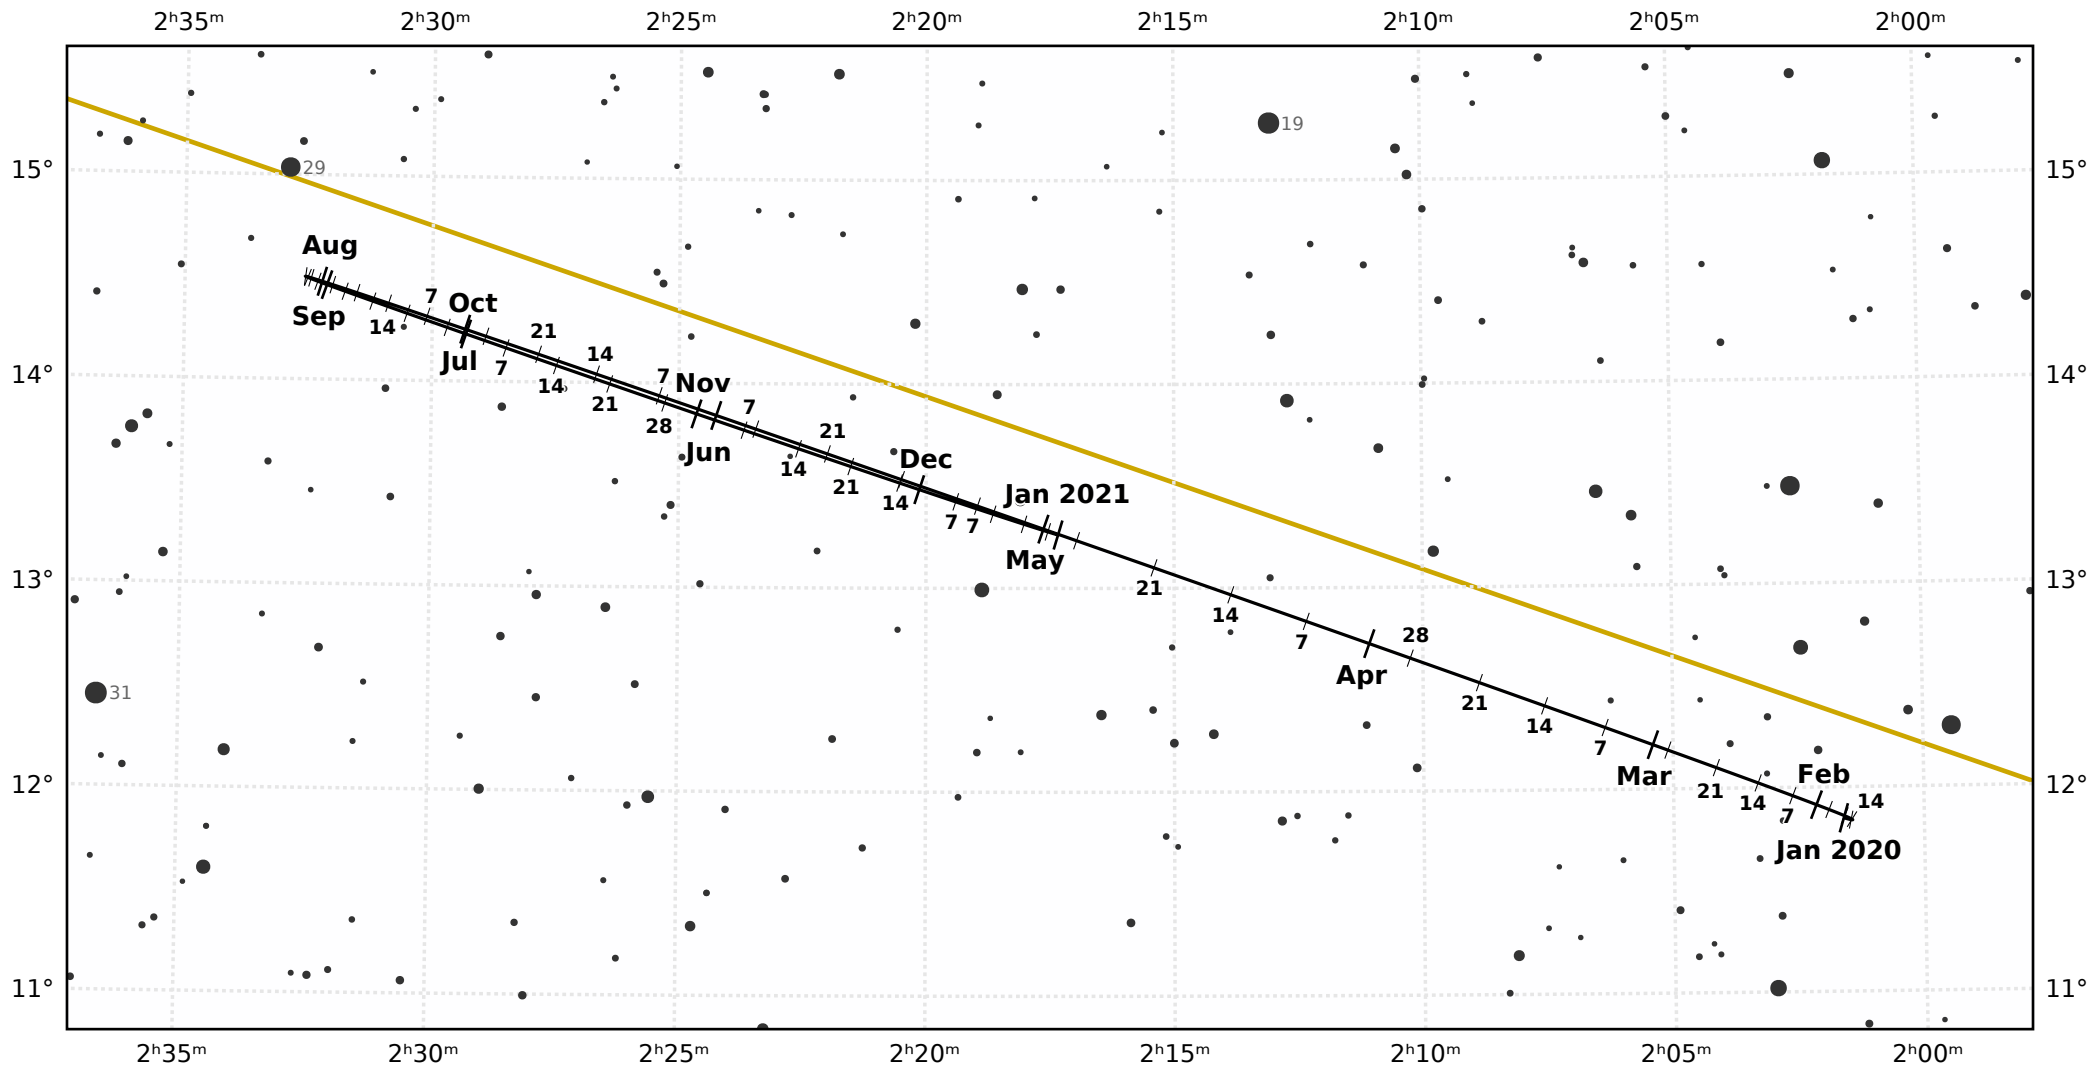

The path of Uranus in 2020

© Dominic Ford 2011-2021. Downloaded from <https://in-the-sky.org>

Magnitude scale: •10.0 •9.5 •9.0 •8.5 •8.0 •7.5 •7.0 •6.5 ●6.0 ●5.5

— The Equator — Ecliptic Plane — Galactic Plane