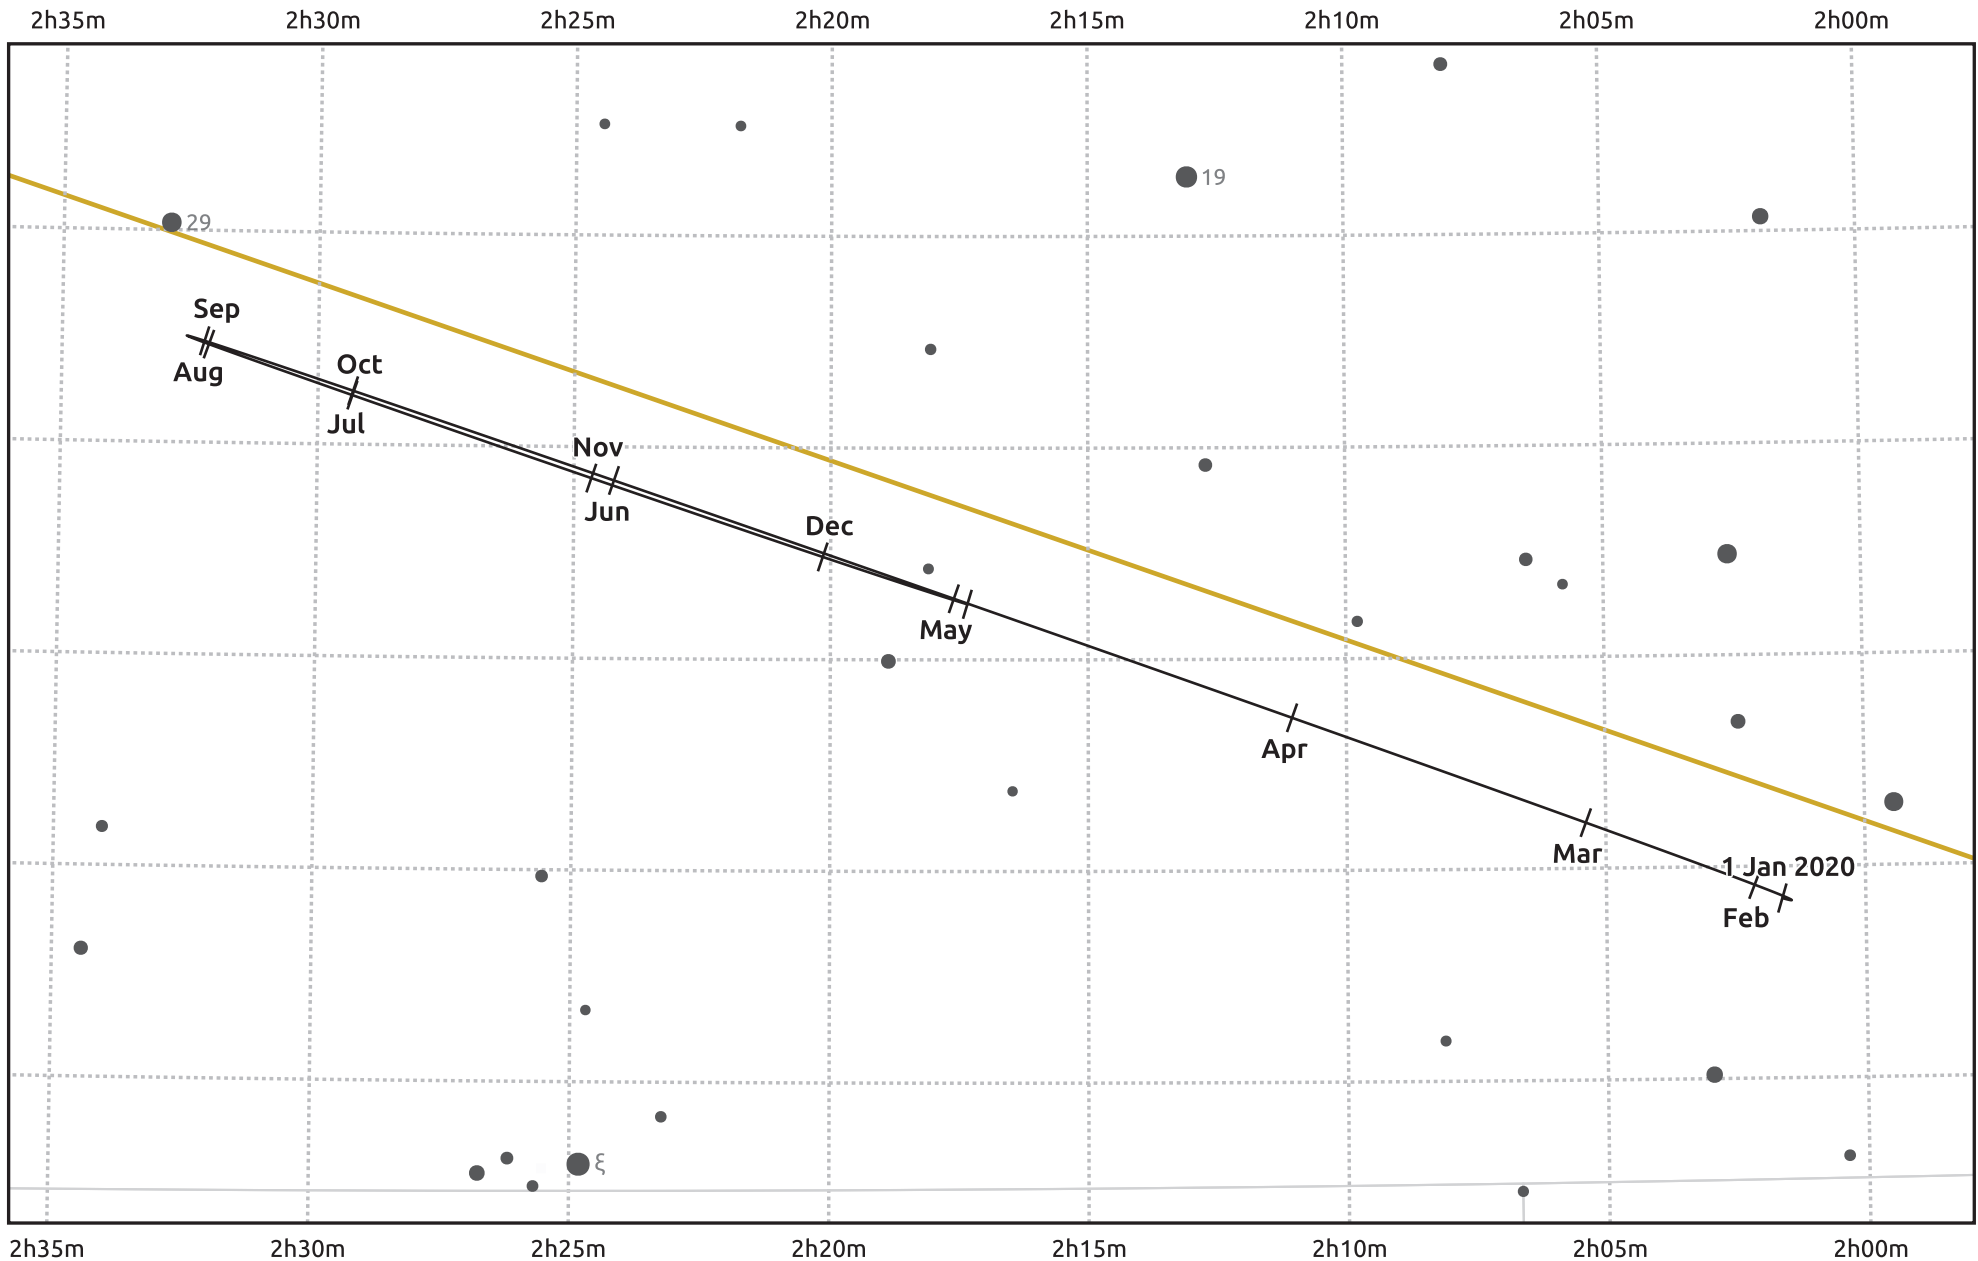

The path of Uranus in 2020

© Dominic Ford 2011–2025. Date markers placed at midnight UTC. Downloaded from <https://in-the-sky.org>

Magnitude scale: ● 8.0 ● 7.0 ● 6.0 ● 5.0

— Ecliptic Plane

- Galaxy
- Bright nebula
- Open cluster
- ⊕ Globular cluster
- ◆ Planetary nebula

Date	Mag	Angular size
2020 Jan 1	5.8	3.6"
2020 Apr 1	5.9	3.4"
2020 Jul 1	5.8	3.5"
2020 Oct 1	5.7	3.7"
2021 Jan 1	5.7	3.6"