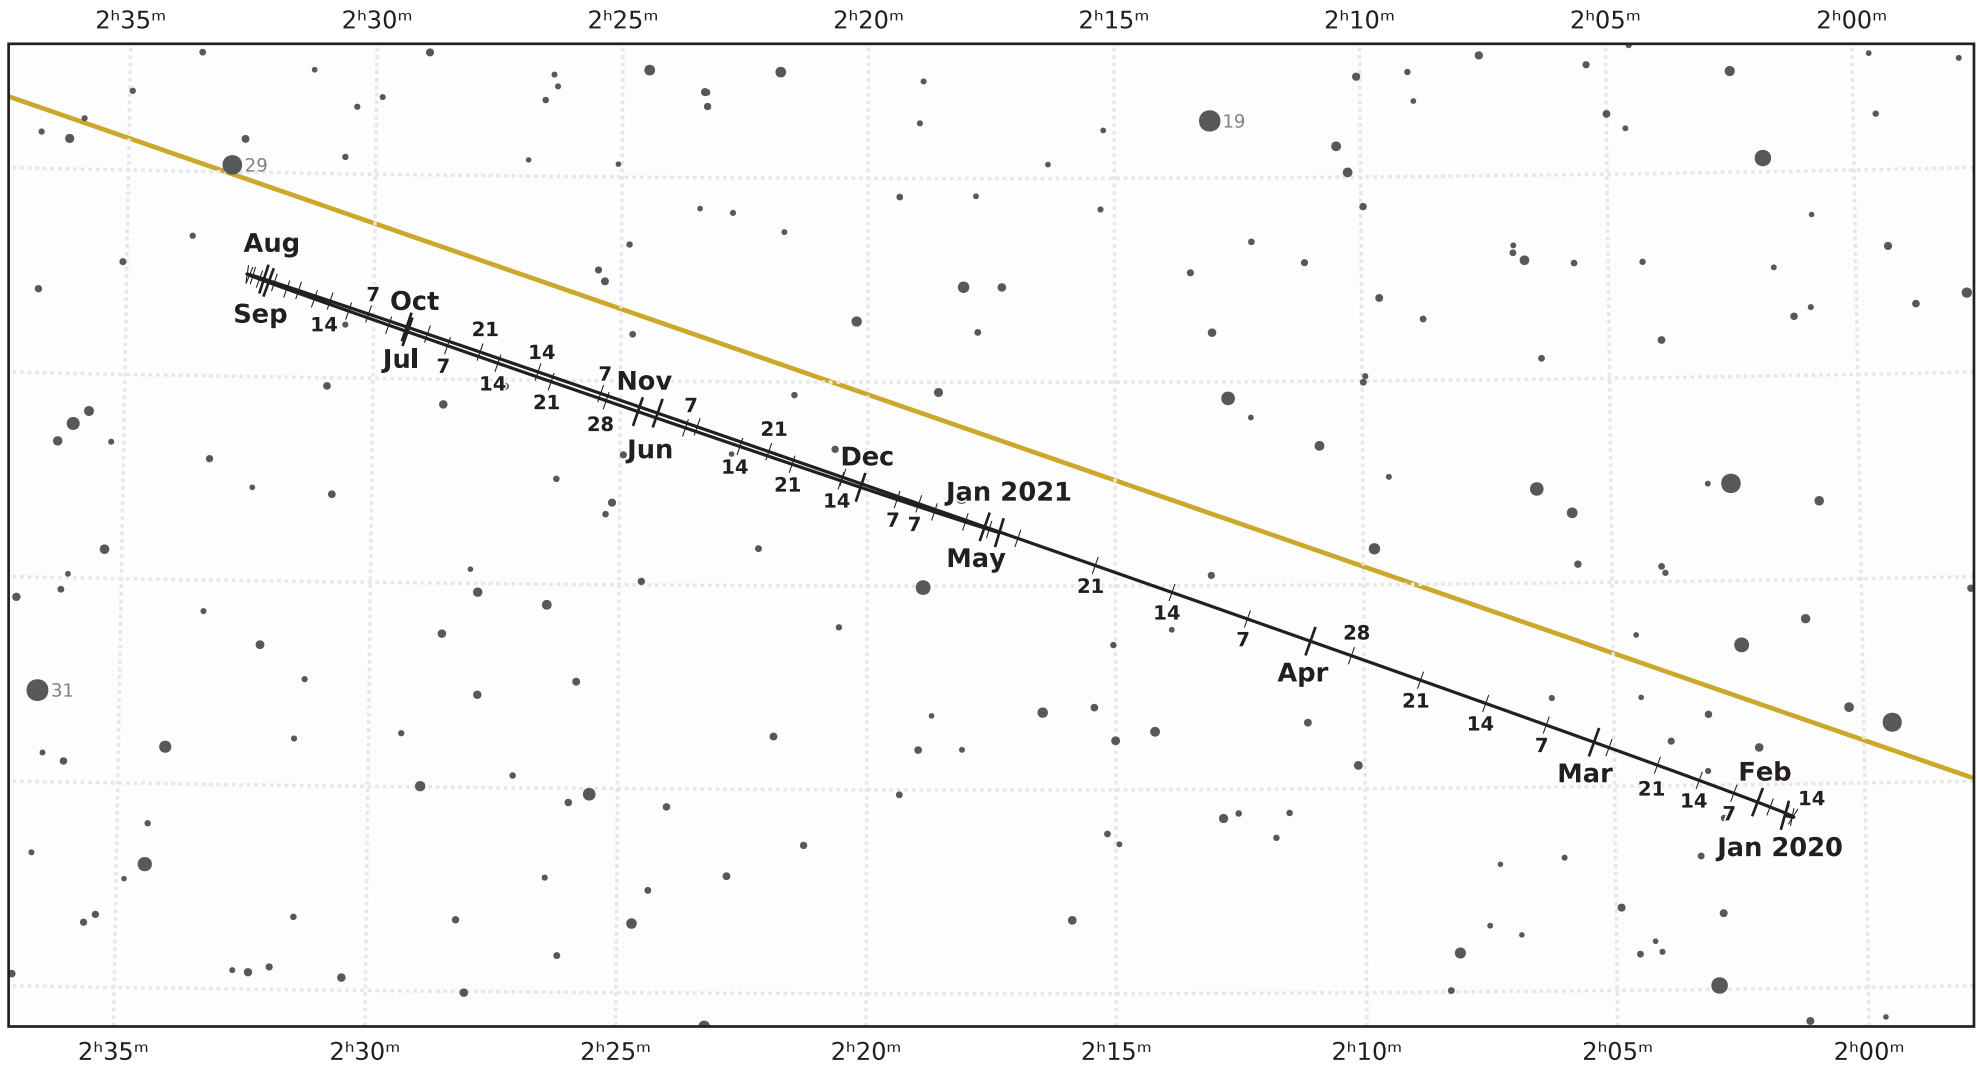

The path of Uranus in 2020

© Dominic Ford 2011–2021. Downloaded from <https://in-the-sky.org>

Magnitude scale: •10.0 •9.5 •9.0 •8.5 •8.0 •7.5 •7.0 •6.5 •6.0 ●5.5

— The Equator — Ecliptic Plane — Galactic Plane