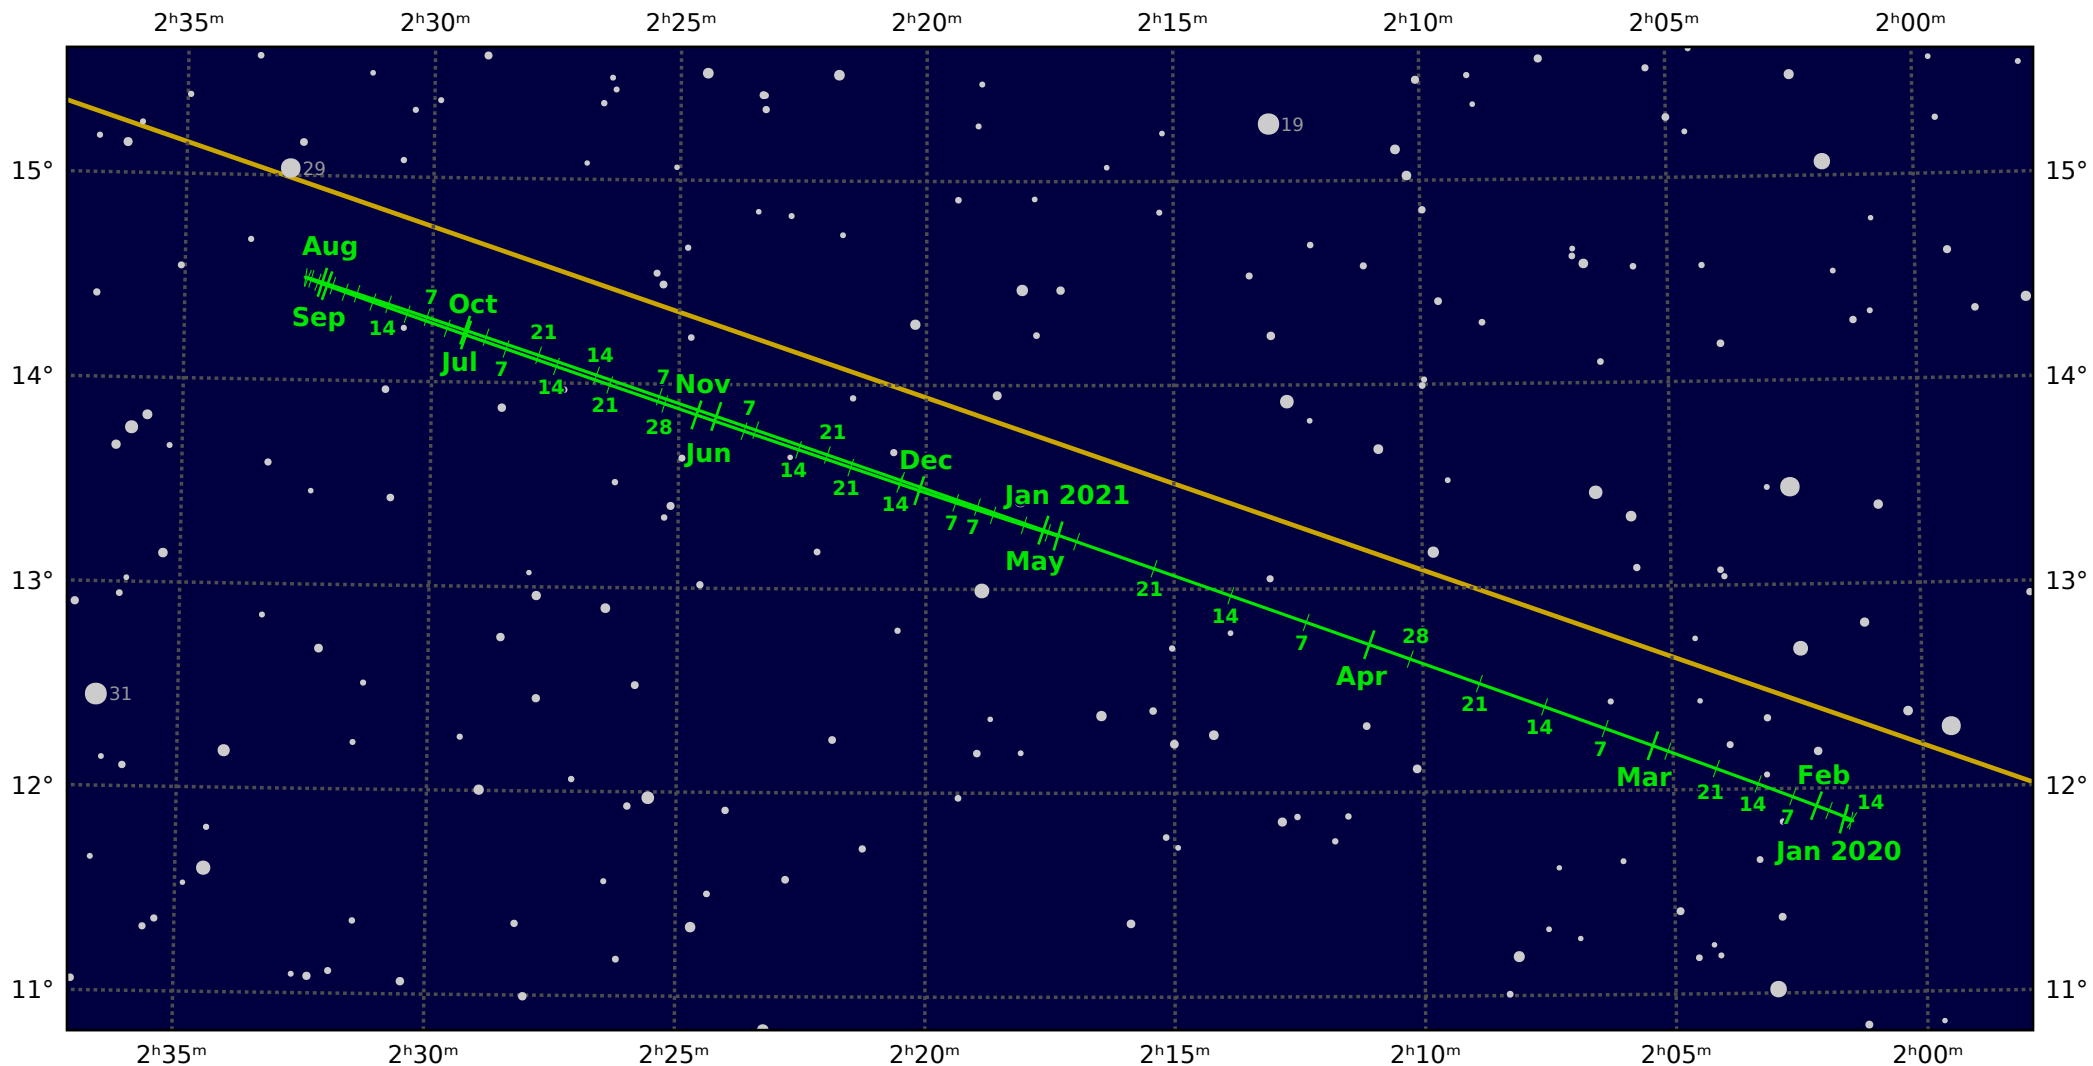

# The path of Uranus in 2020

© Dominic Ford 2011-2021. Downloaded from <https://in-the-sky.org>

Magnitude scale: •10.0 •9.5 •9.0 •8.5 •8.0 •7.5 •7.0 •6.5 •6.0 •5.5

— Ecliptic Plane — Galactic Plane