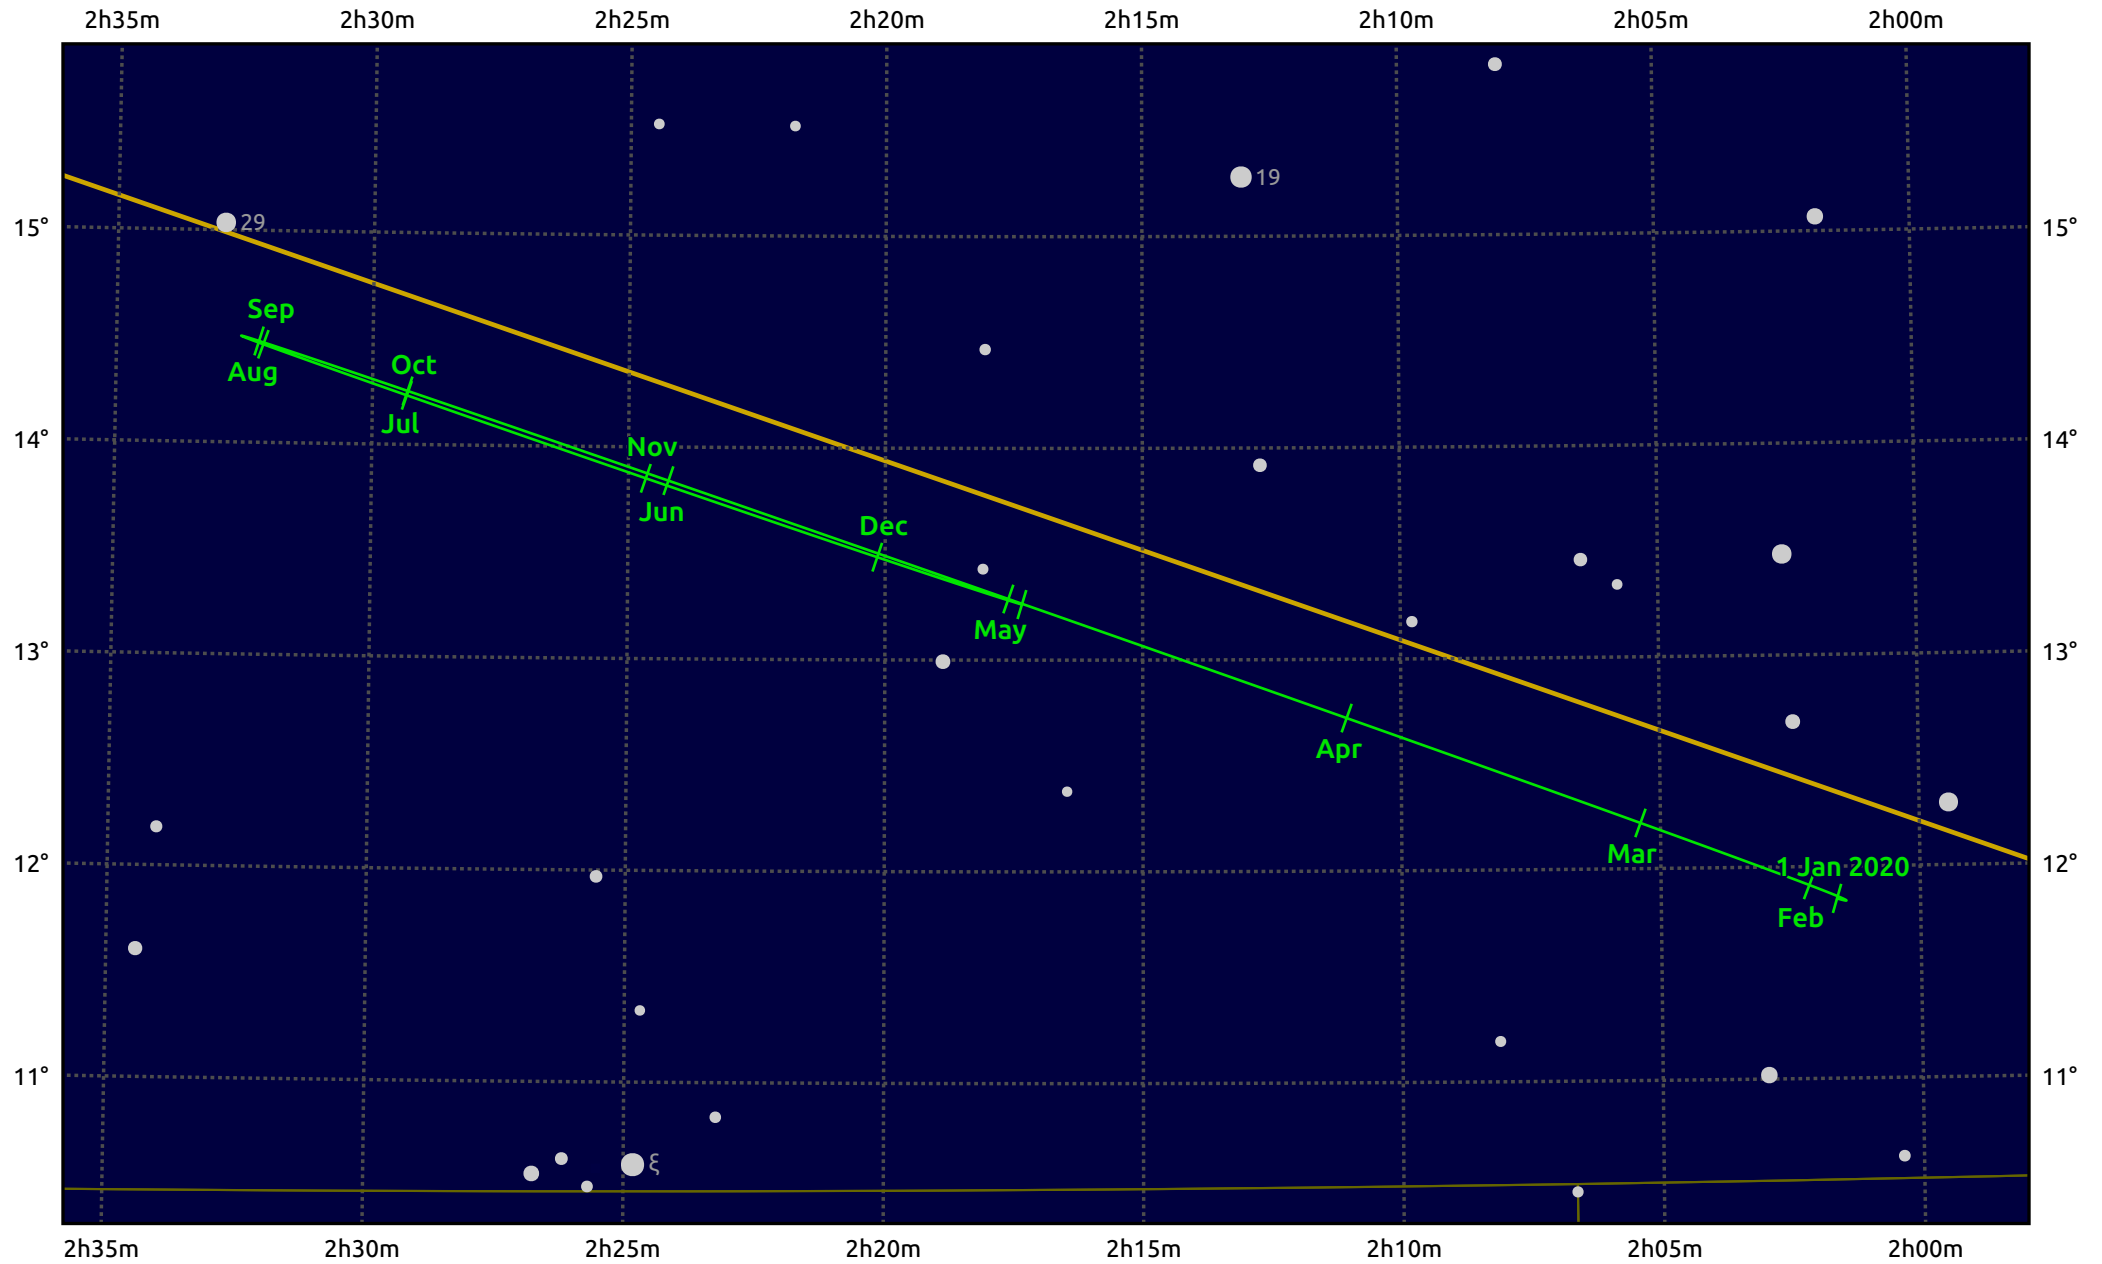

The path of Uranus in 2020

© Dominic Ford 2011–2025. Date markers placed at midnight UTC. Downloaded from <https://in-the-sky.org>

Magnitude scale: ● 8.0 ● 7.0 ● 6.0 ● 5.0

— Ecliptic Plane

● Galaxy
 ■ Bright nebula
 ● Open cluster
 ⊕ Globular cluster
 ⊕ Planetary nebula

Date	Mag	Angular size
2020 Jan 1	5.8	3.6"
2020 Apr 1	5.9	3.4"
2020 Jul 1	5.8	3.5"
2020 Oct 1	5.7	3.7"
2021 Jan 1	5.7	3.6"