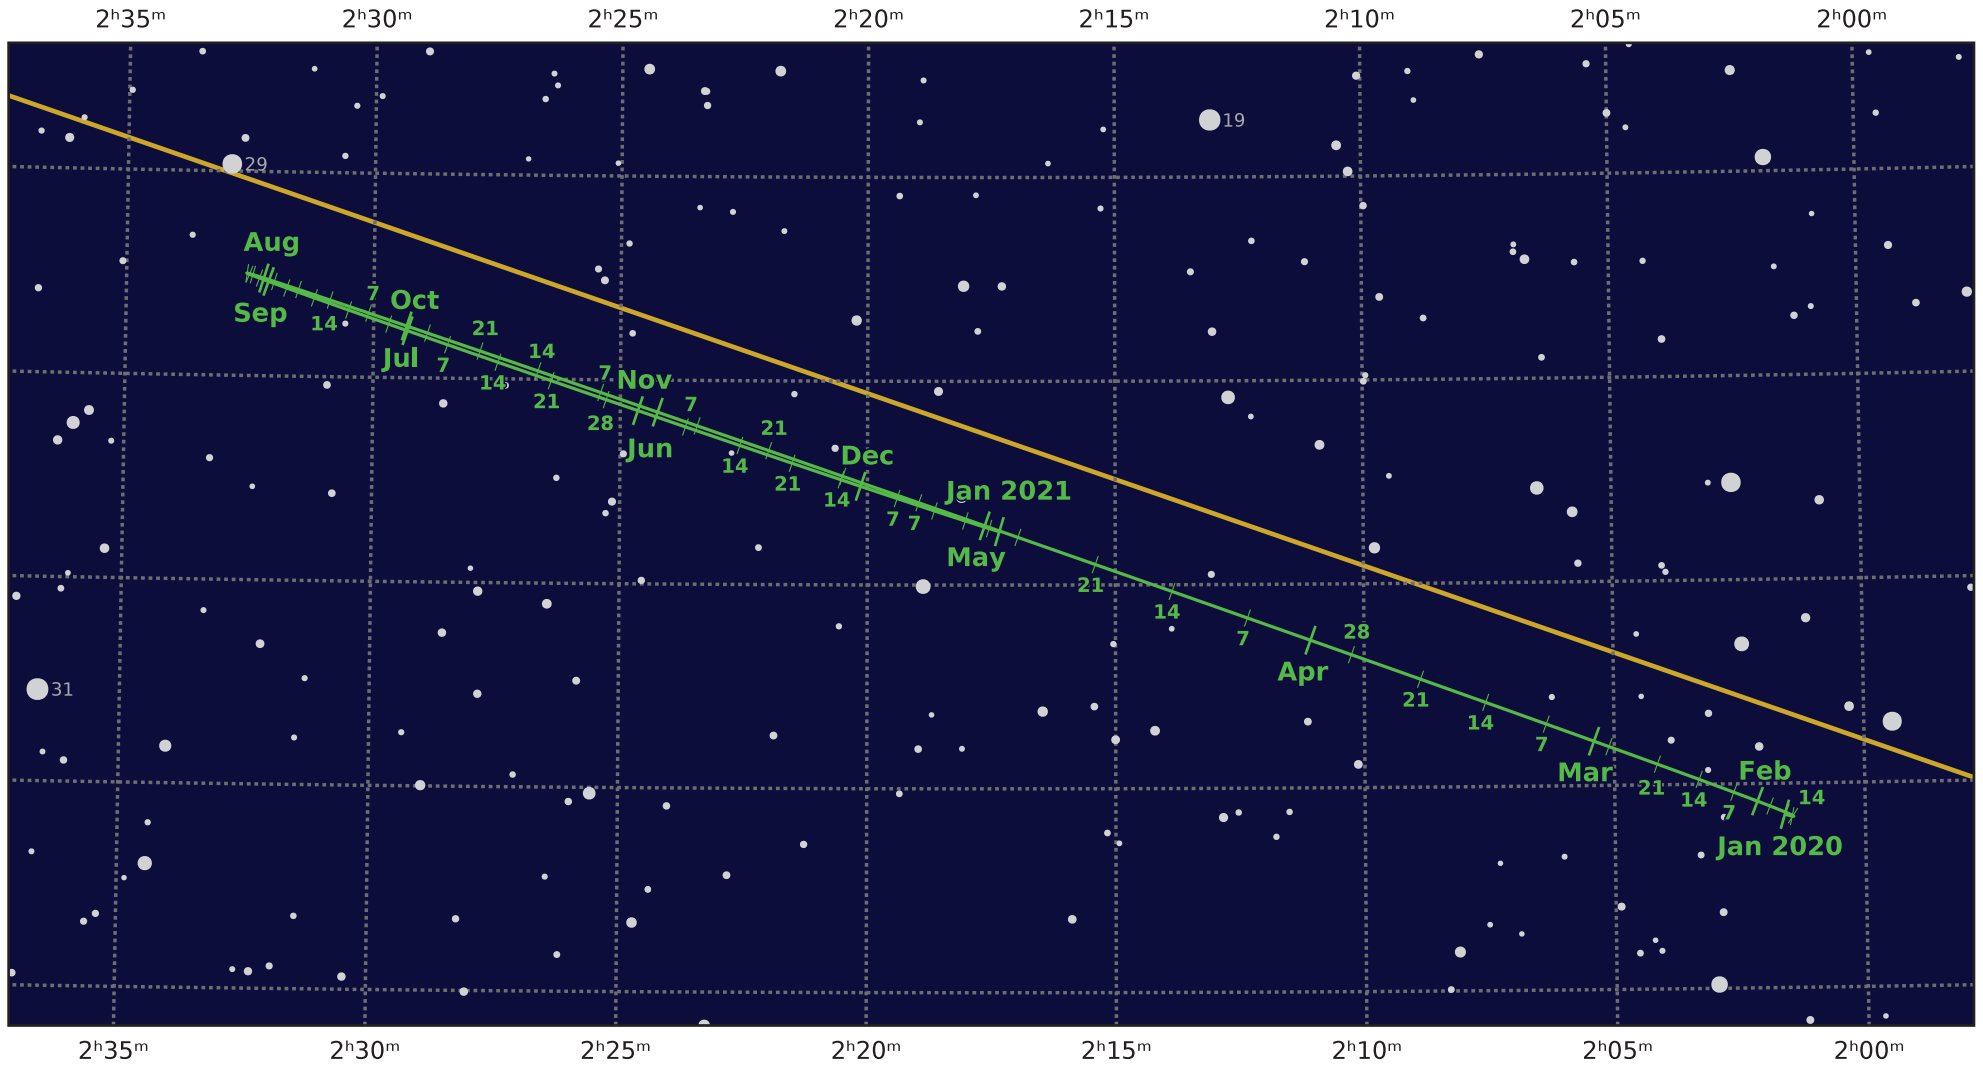

# The path of Uranus in 2020

© Dominic Ford 2011–2021. Downloaded from <https://in-the-sky.org>

Magnitude scale: •10.0 •9.5 •9.0 •8.5 •8.0 •7.5 •7.0 •6.5 •6.0 ●5.5

— Ecliptic Plane — Galactic Plane