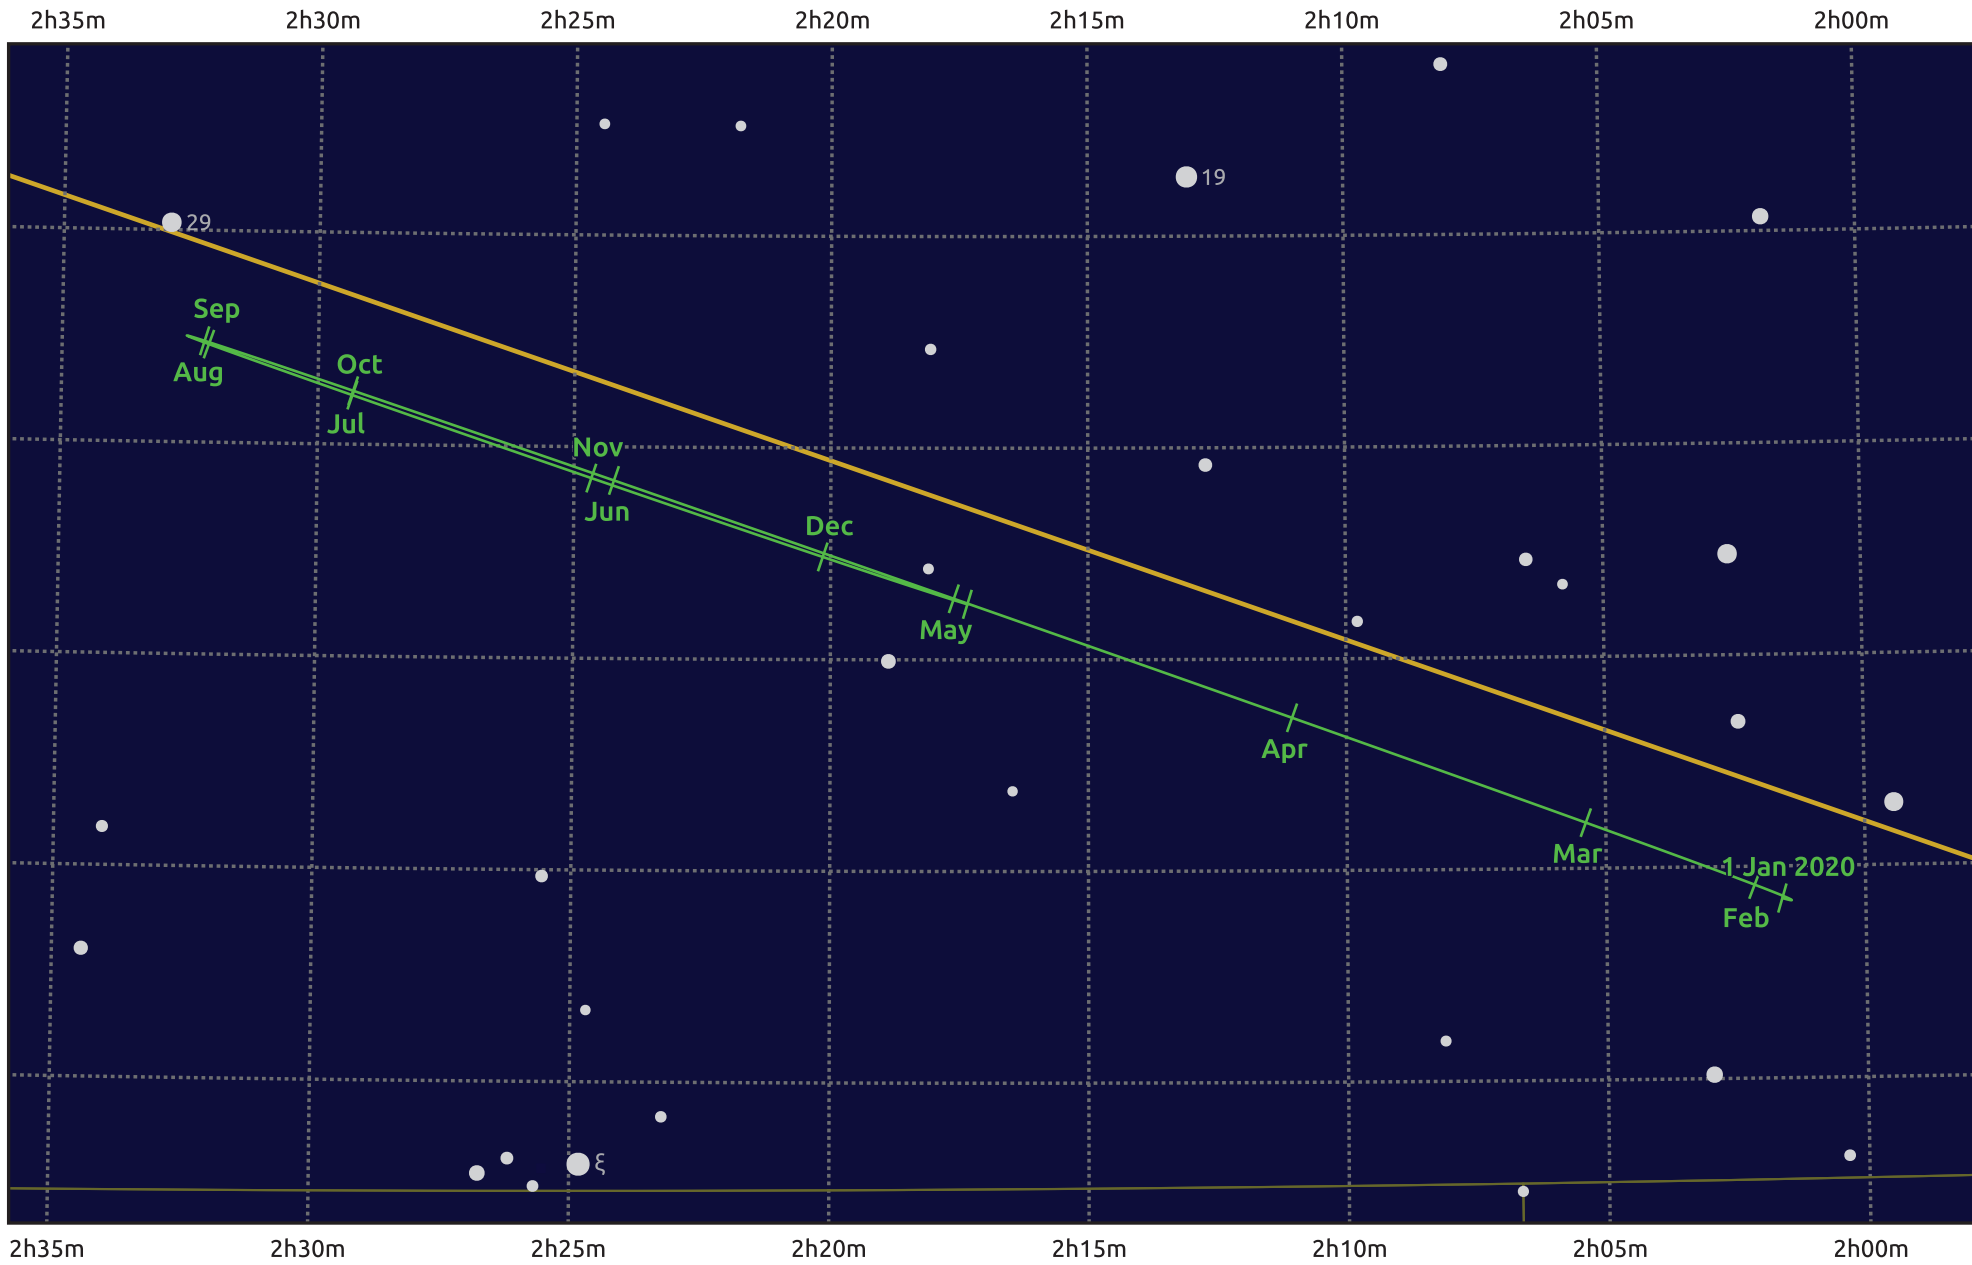

# The path of Uranus in 2020

© Dominic Ford 2011–2025. Date markers placed at midnight UTC. Downloaded from <https://in-the-sky.org>

Magnitude scale: ● 8.0 ● 7.0 ● 6.0 ● 5.0

— Ecliptic Plane

-  Galaxy
-  Bright nebula
-  Open cluster
-  Globular cluster
-  Planetary nebula

Date	Mag	Angular size
2020 Jan 1	5.8	3.6"
2020 Apr 1	5.9	3.4"
2020 Jul 1	5.8	3.5"
2020 Oct 1	5.7	3.7"
2021 Jan 1	5.7	3.6"