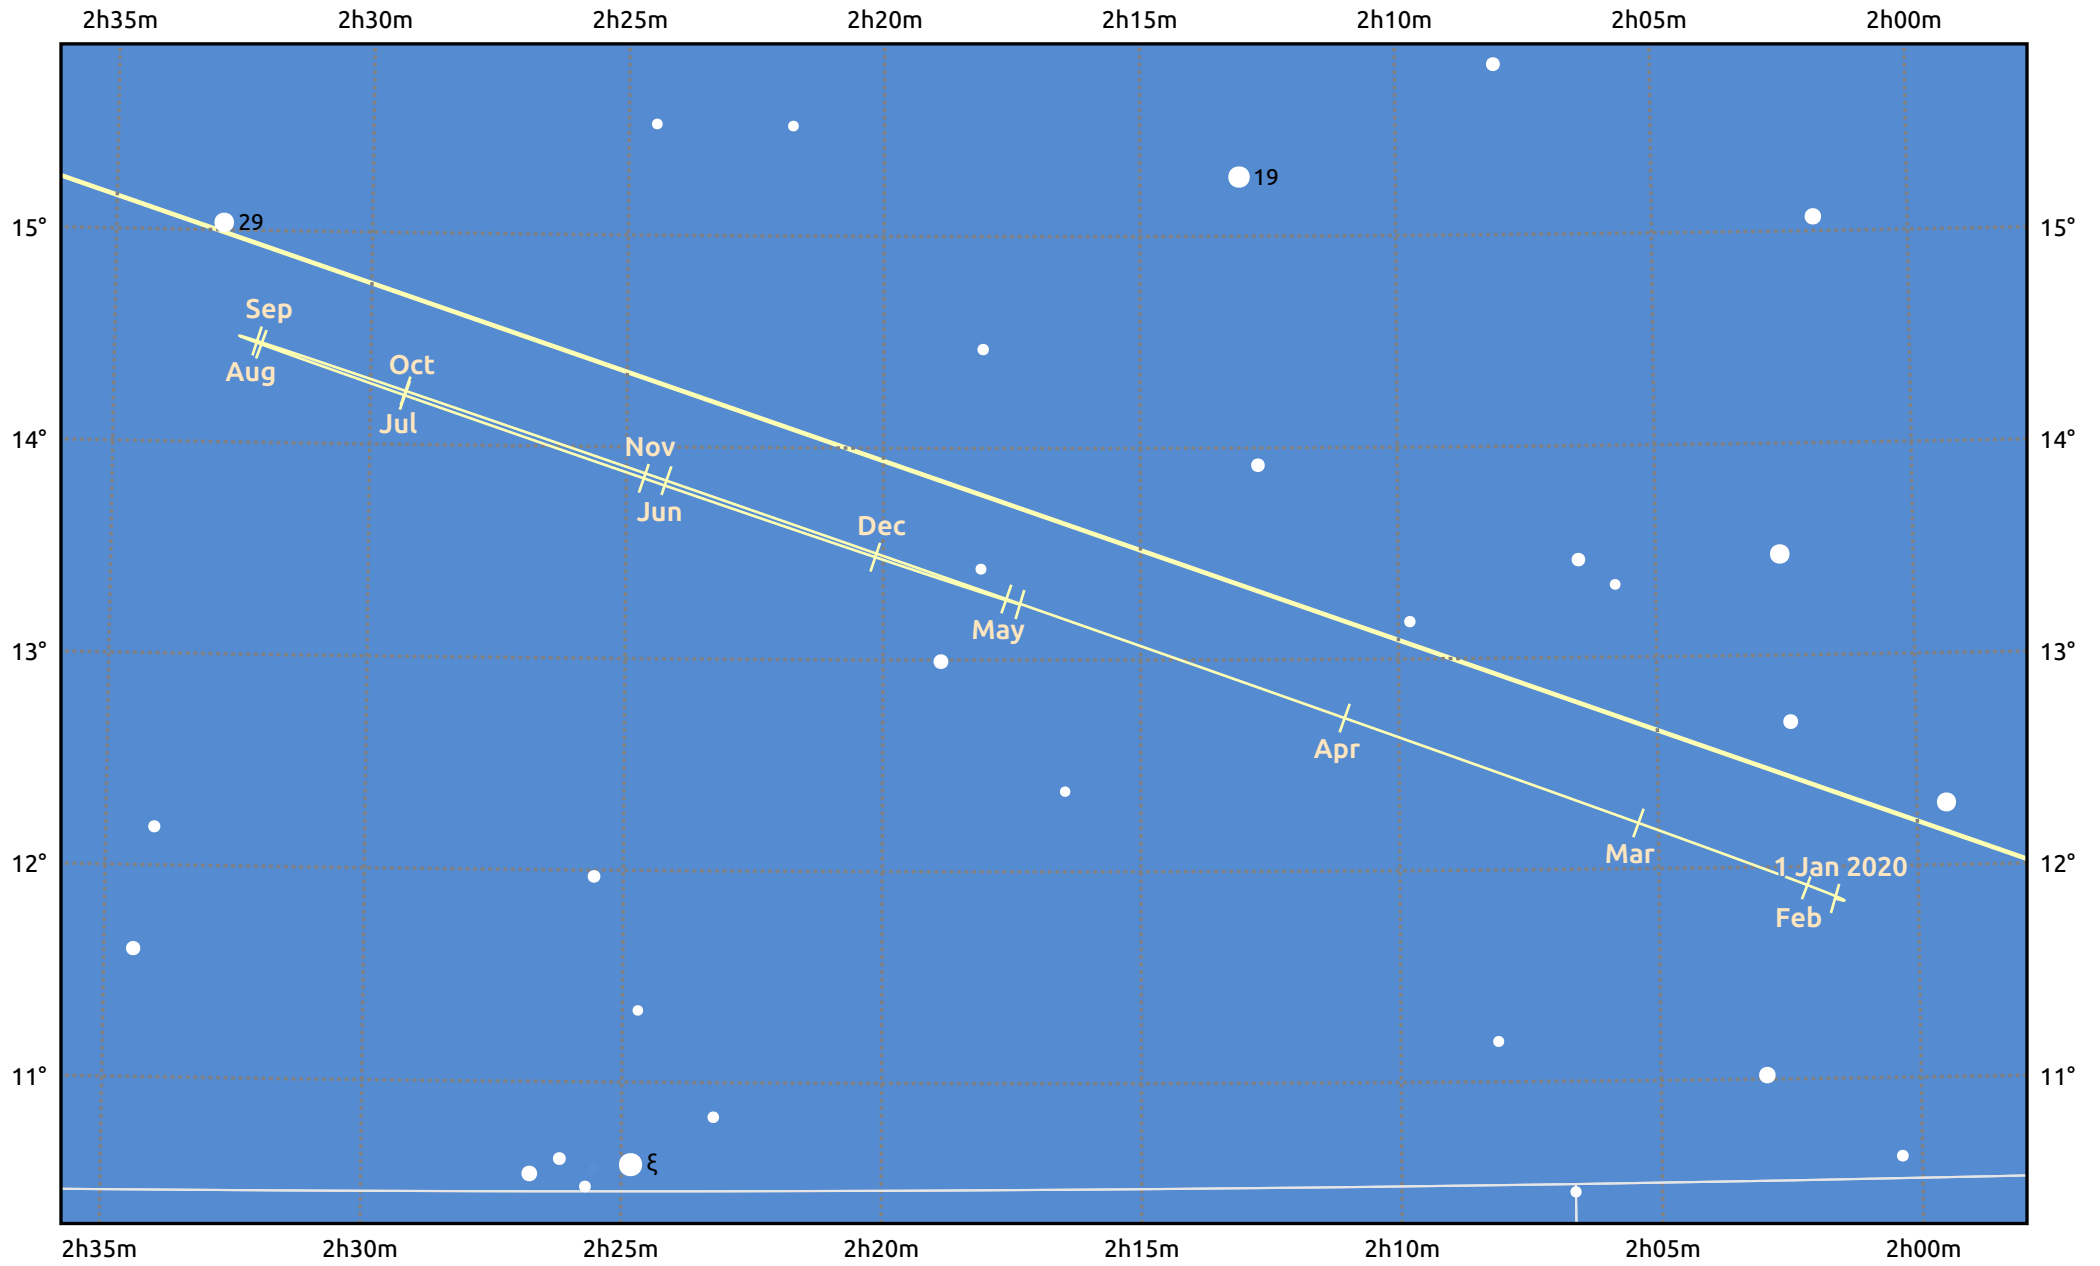

# The path of Uranus in 2020

© Dominic Ford 2011–2025. Date markers placed at midnight UTC. Downloaded from <https://in-the-sky.org>

Magnitude scale: ● 8.0 ● 7.0 ● 6.0 ● 5.0

— Ecliptic Plane

Galaxy Bright nebula Open cluster Globular cluster Planetary nebula

Date	Mag	Angular size
2020 Jan 1	5.8	3.6"
2020 Apr 1	5.9	3.4"
2020 Jul 1	5.8	3.5"
2020 Oct 1	5.7	3.7"
2021 Jan 1	5.7	3.6"