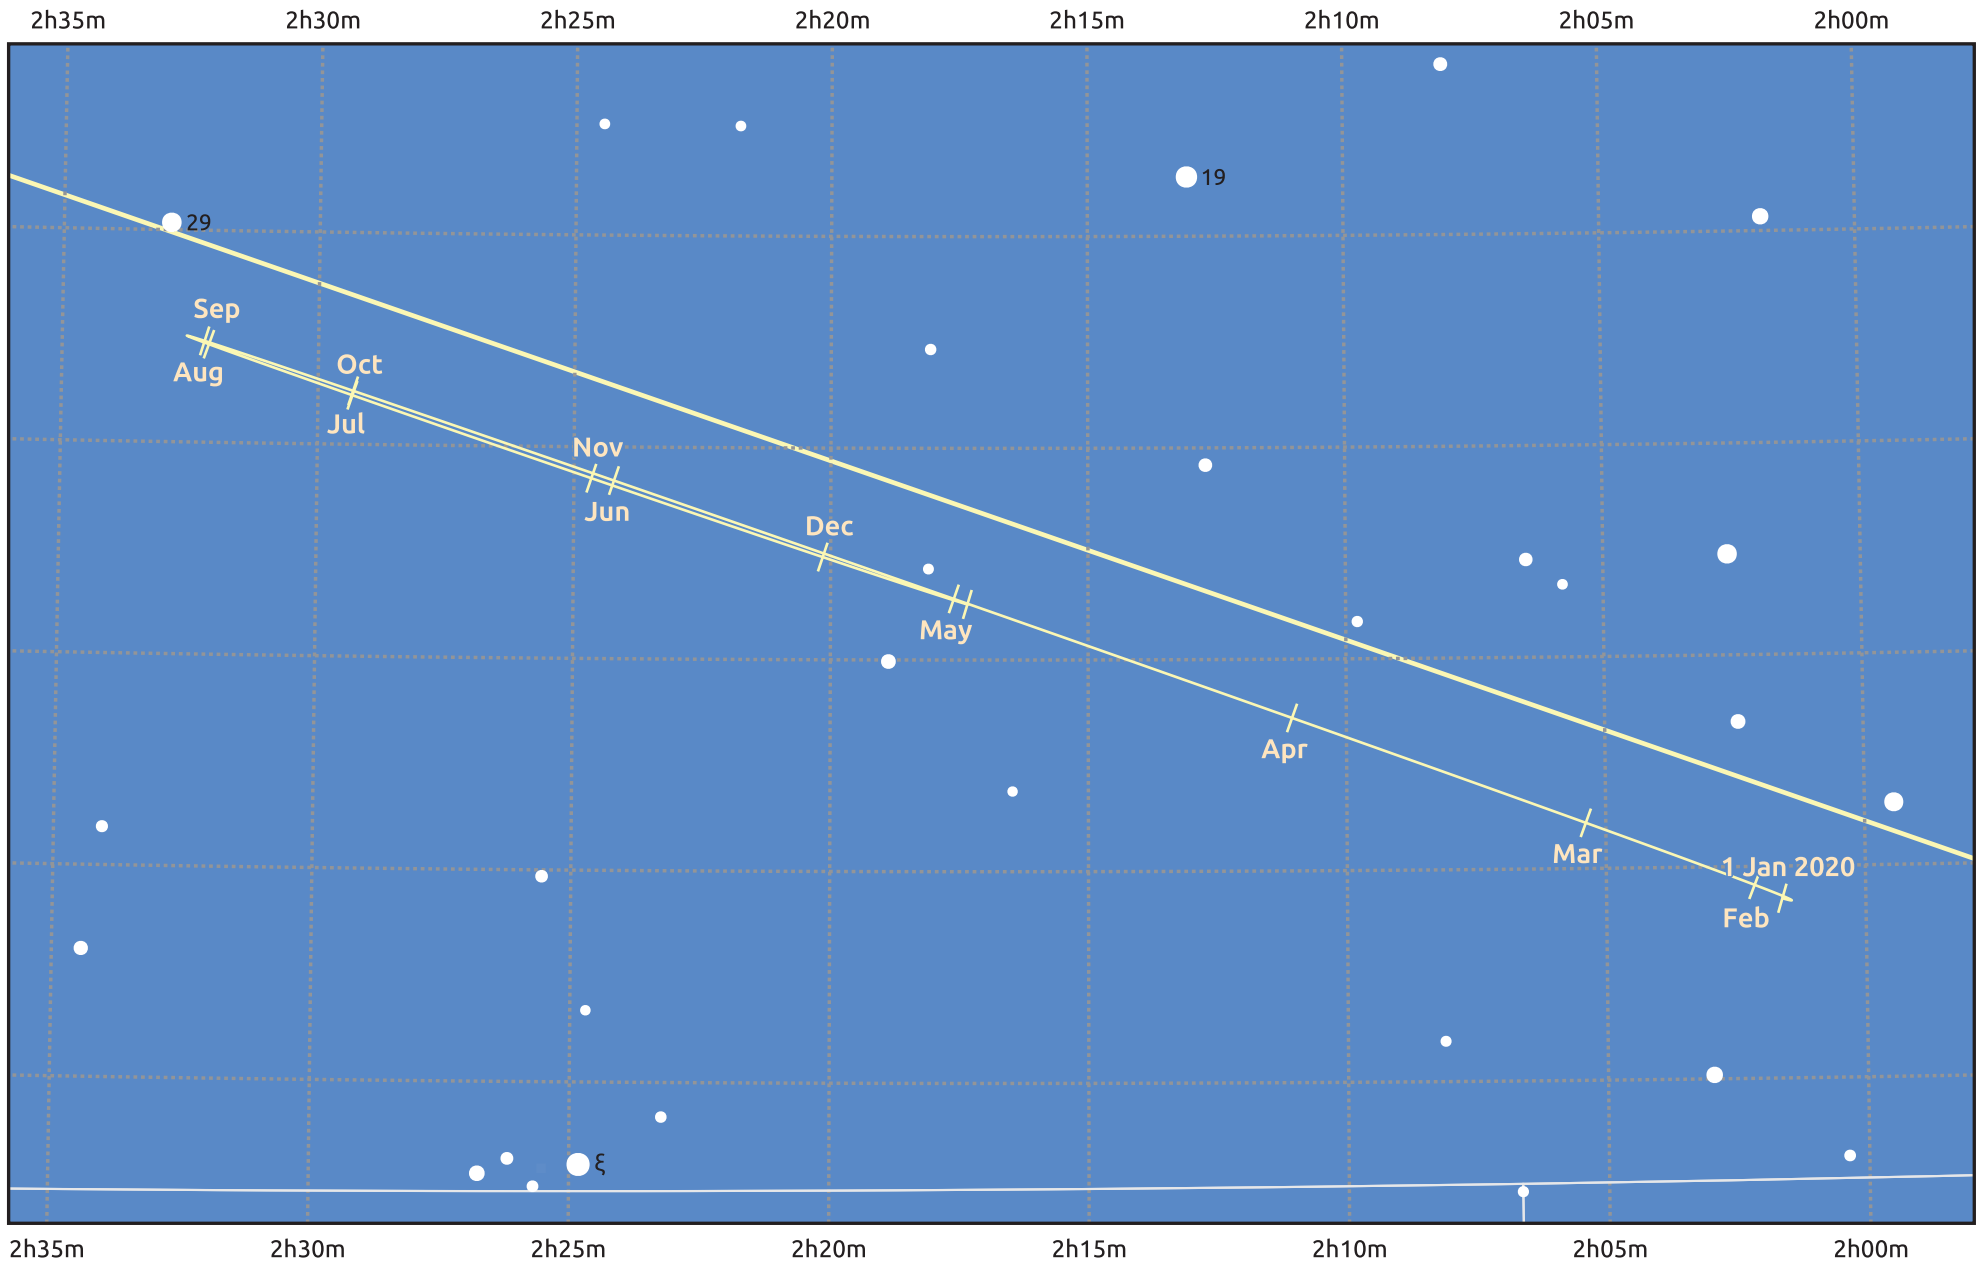

The path of Uranus in 2020

© Dominic Ford 2011–2025. Date markers placed at midnight UTC. Downloaded from <https://in-the-sky.org>

Magnitude scale: ● 8.0 ● 7.0 ● 6.0 ● 5.0

— Ecliptic Plane

Galaxy Bright nebula Open cluster Globular cluster Planetary nebula

Date	Mag	Angular size
2020 Jan 1	5.8	3.6"
2020 Apr 1	5.9	3.4"
2020 Jul 1	5.8	3.5"
2020 Oct 1	5.7	3.7"
2021 Jan 1	5.7	3.6"