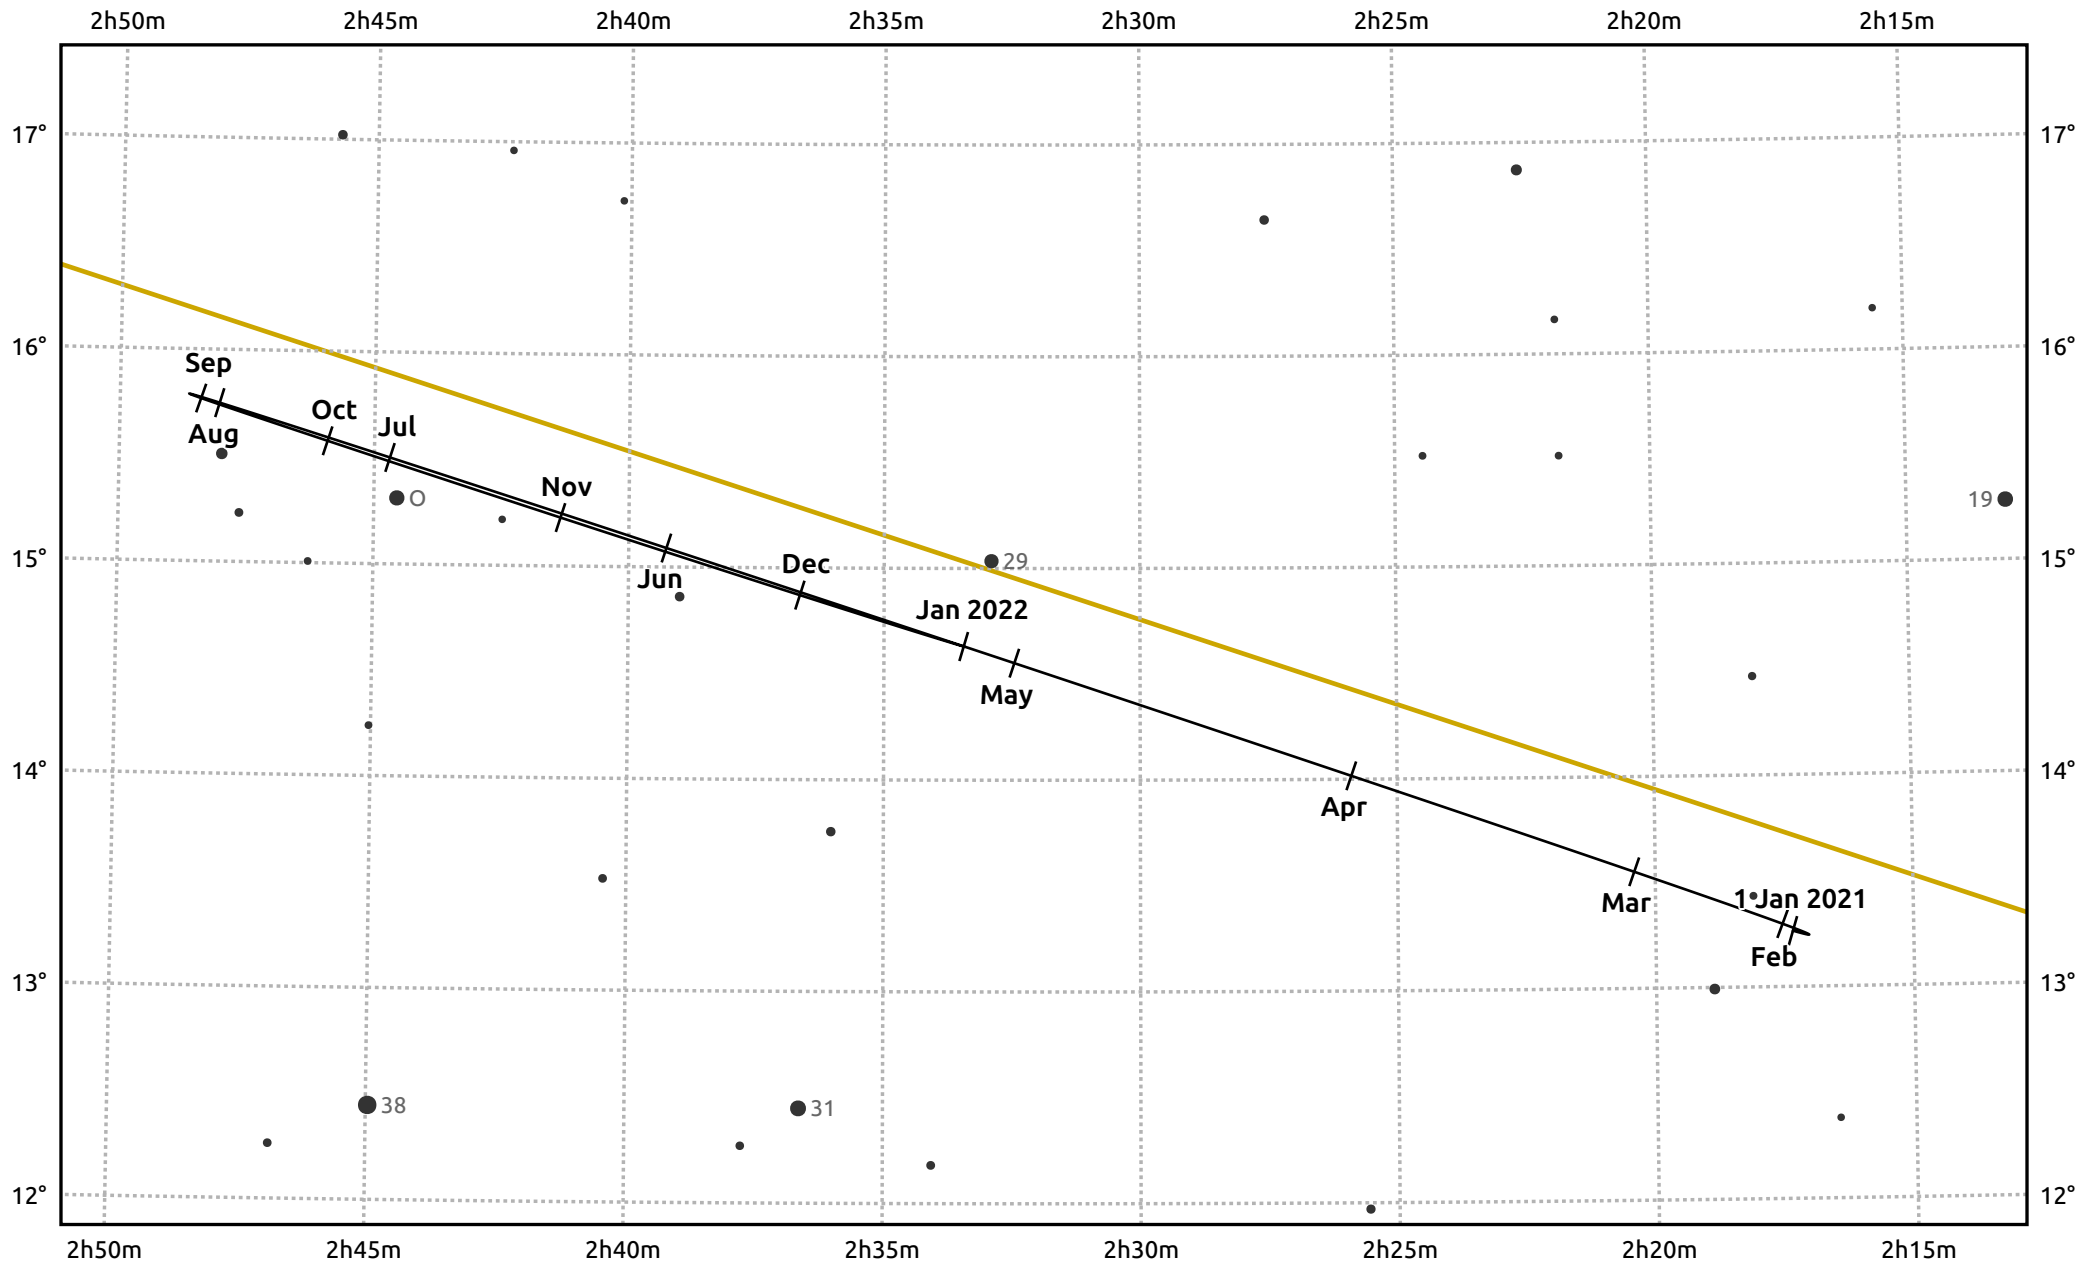

The path of Uranus in 2021

© Dominic Ford 2011–2025. Date markers placed at midnight UTC. Downloaded from <https://in-the-sky.org>

Magnitude scale: • 8.0 • 7.0 • 6.0 ● 5.0

— Ecliptic Plane

● Galaxy ■ Bright nebula ● Open cluster ⊕ Globular cluster ⊕ Planetary nebula

Date	Mag	Angular size
2021 Jan 1	5.7	3.6"
2021 Apr 1	5.9	3.4"
2021 Jul 1	5.8	3.5"
2021 Oct 1	5.7	3.7"
2022 Jan 1	5.7	3.7"