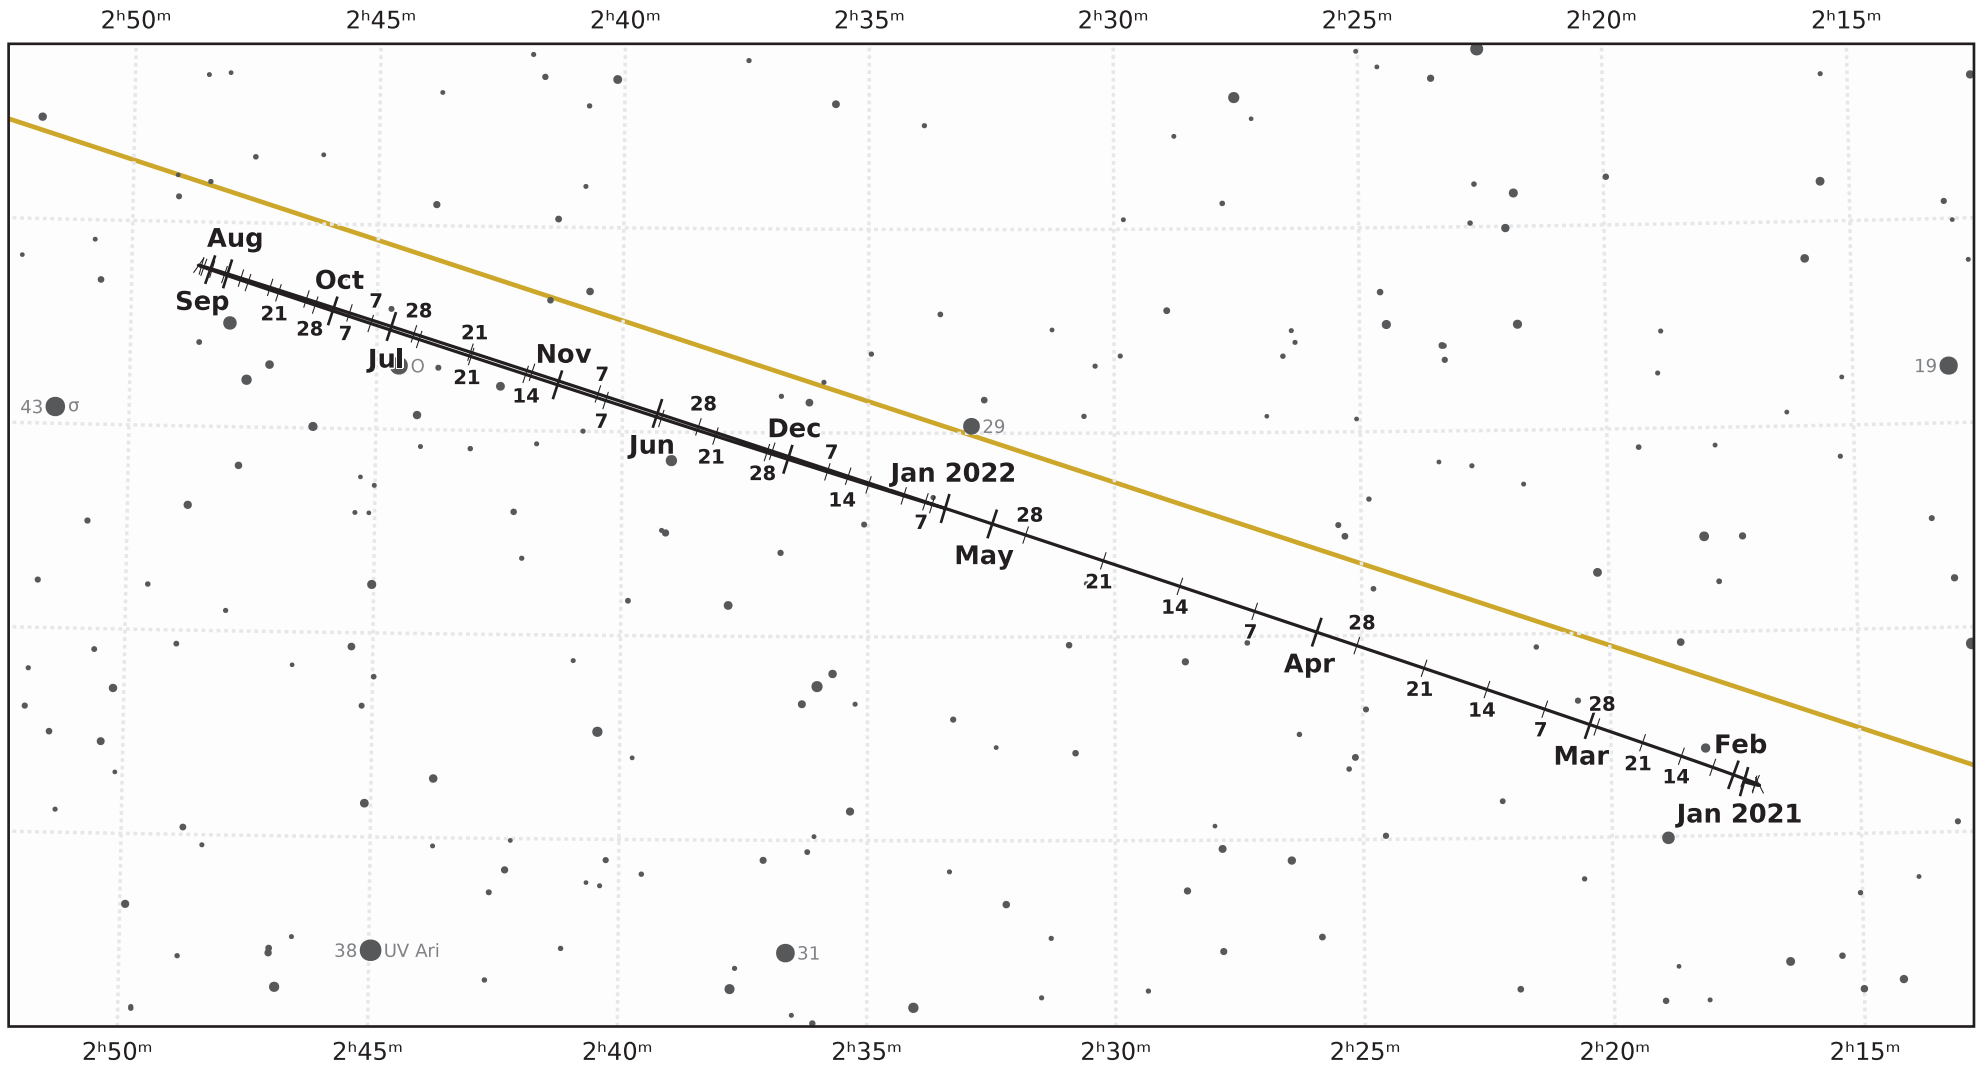

The path of Uranus in 2021

© Dominic Ford 2011–2021. Downloaded from <https://in-the-sky.org>

Magnitude scale: • 10.0 • 9.5 • 9.0 • 8.5 • 8.0 • 7.5 • 7.0 • 6.5 • 6.0 • 5.5 • 5.0

— The Equator — Ecliptic Plane — Galactic Plane