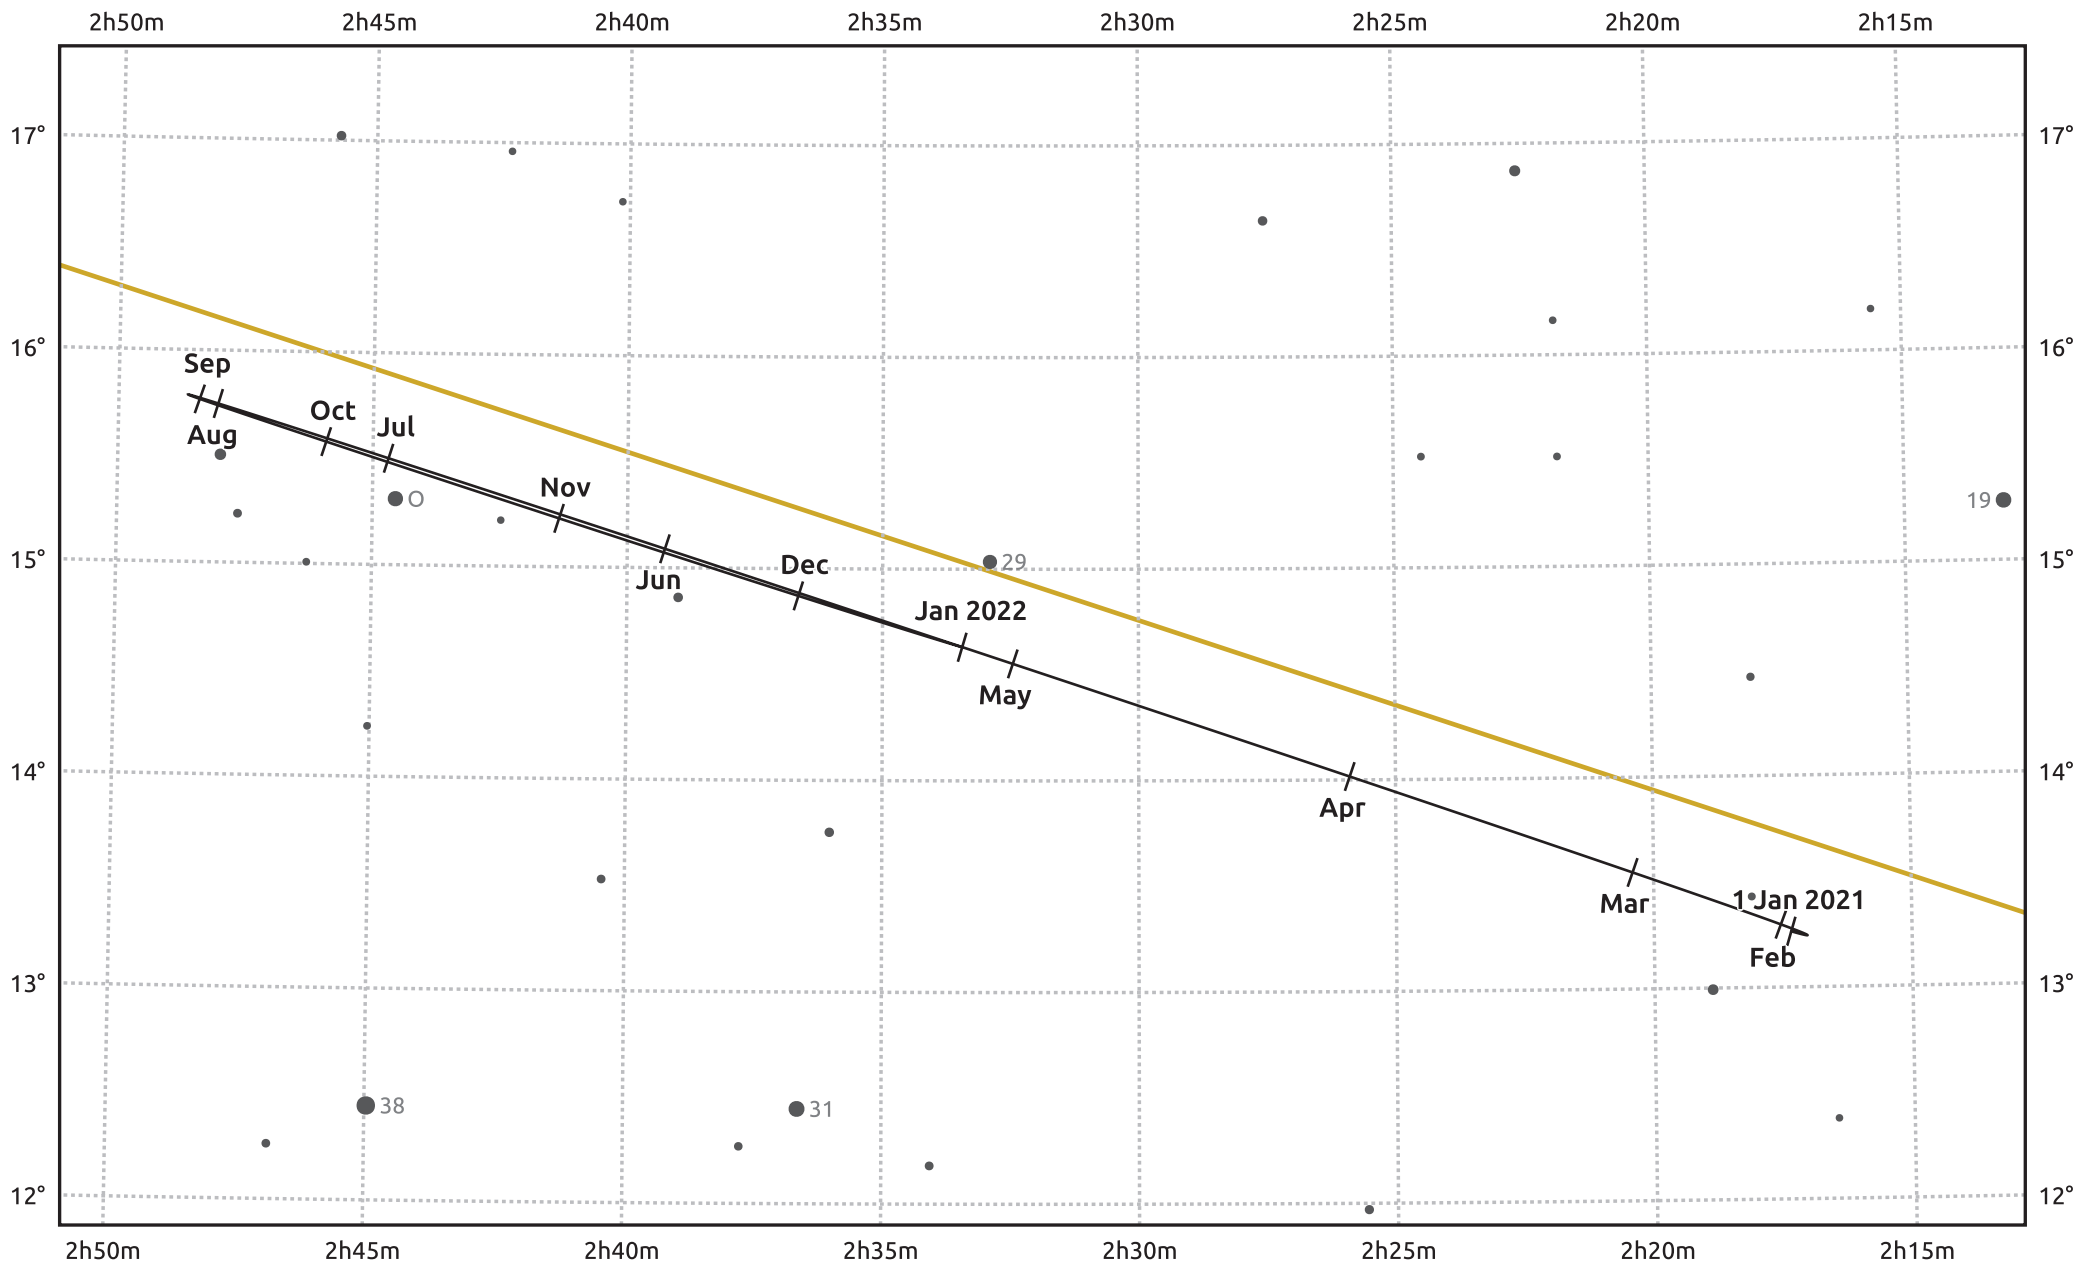

# The path of Uranus in 2021

© Dominic Ford 2011–2025. Date markers placed at midnight UTC. Downloaded from <https://in-the-sky.org>

Magnitude scale: • 8.0 • 7.0 • 6.0 • 5.0

— Ecliptic Plane

- Galaxy
- Bright nebula
- Open cluster
- Globular cluster
- Planetary nebula

Date	Mag	Angular size
2021 Jan 1	5.7	3.6"
2021 Apr 1	5.9	3.4"
2021 Jul 1	5.8	3.5"
2021 Oct 1	5.7	3.7"
2022 Jan 1	5.7	3.7"