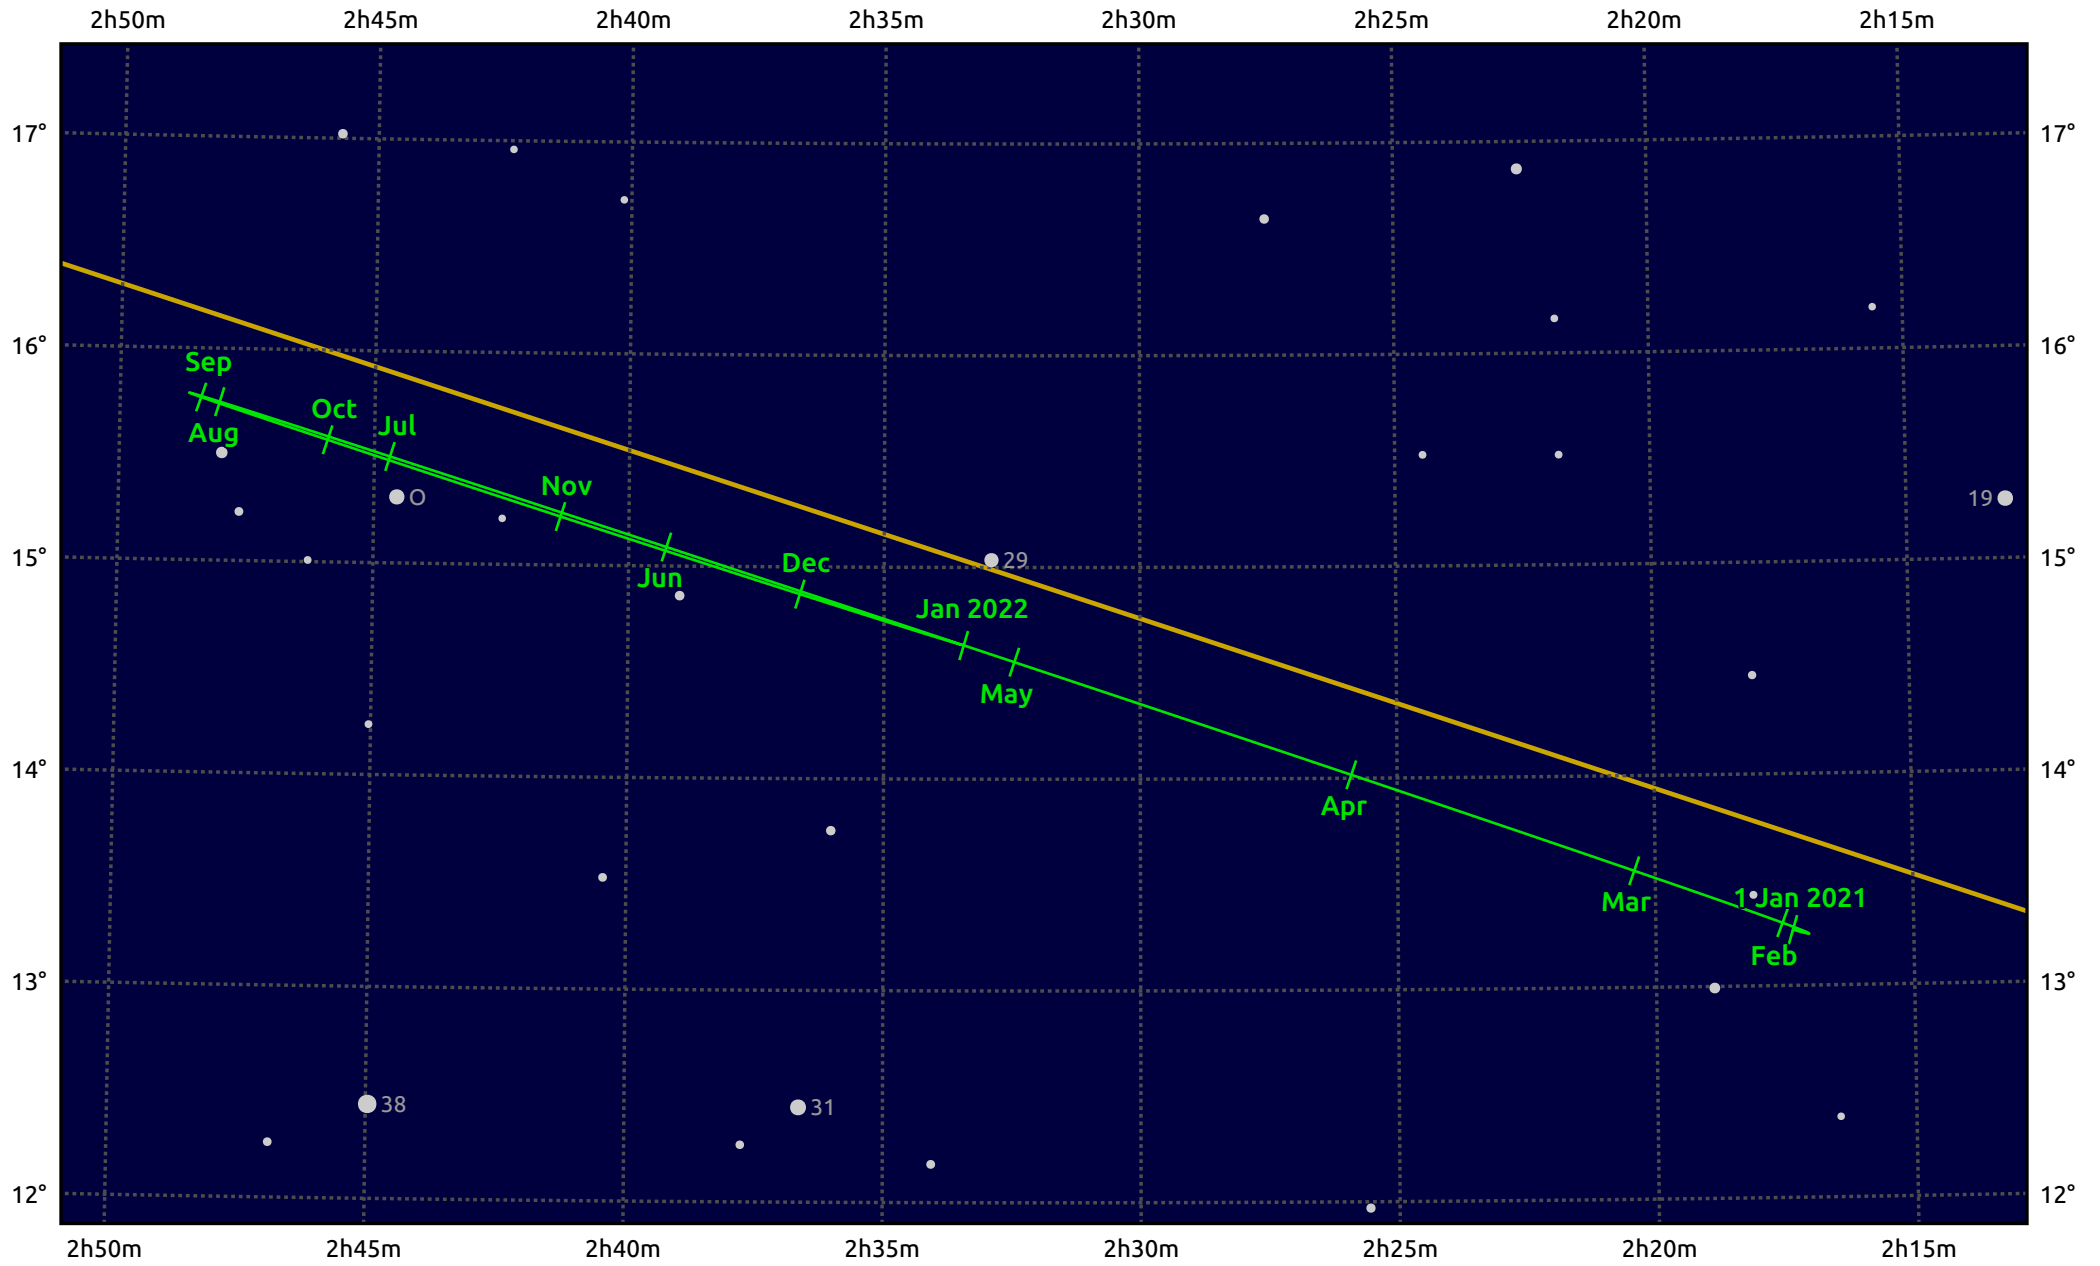

# The path of Uranus in 2021

© Dominic Ford 2011–2025. Date markers placed at midnight UTC. Downloaded from <https://in-the-sky.org>

Magnitude scale: ● 8.0 ● 7.0 ● 6.0 ● 5.0

— Ecliptic Plane

- Galaxy
- Bright nebula
- Open cluster
- ⊕ Globular cluster
- ◆ Planetary nebula

Date	Mag	Angular size
2021 Jan 1	5.7	3.6"
2021 Apr 1	5.9	3.4"
2021 Jul 1	5.8	3.5"
2021 Oct 1	5.7	3.7"
2022 Jan 1	5.7	3.7"