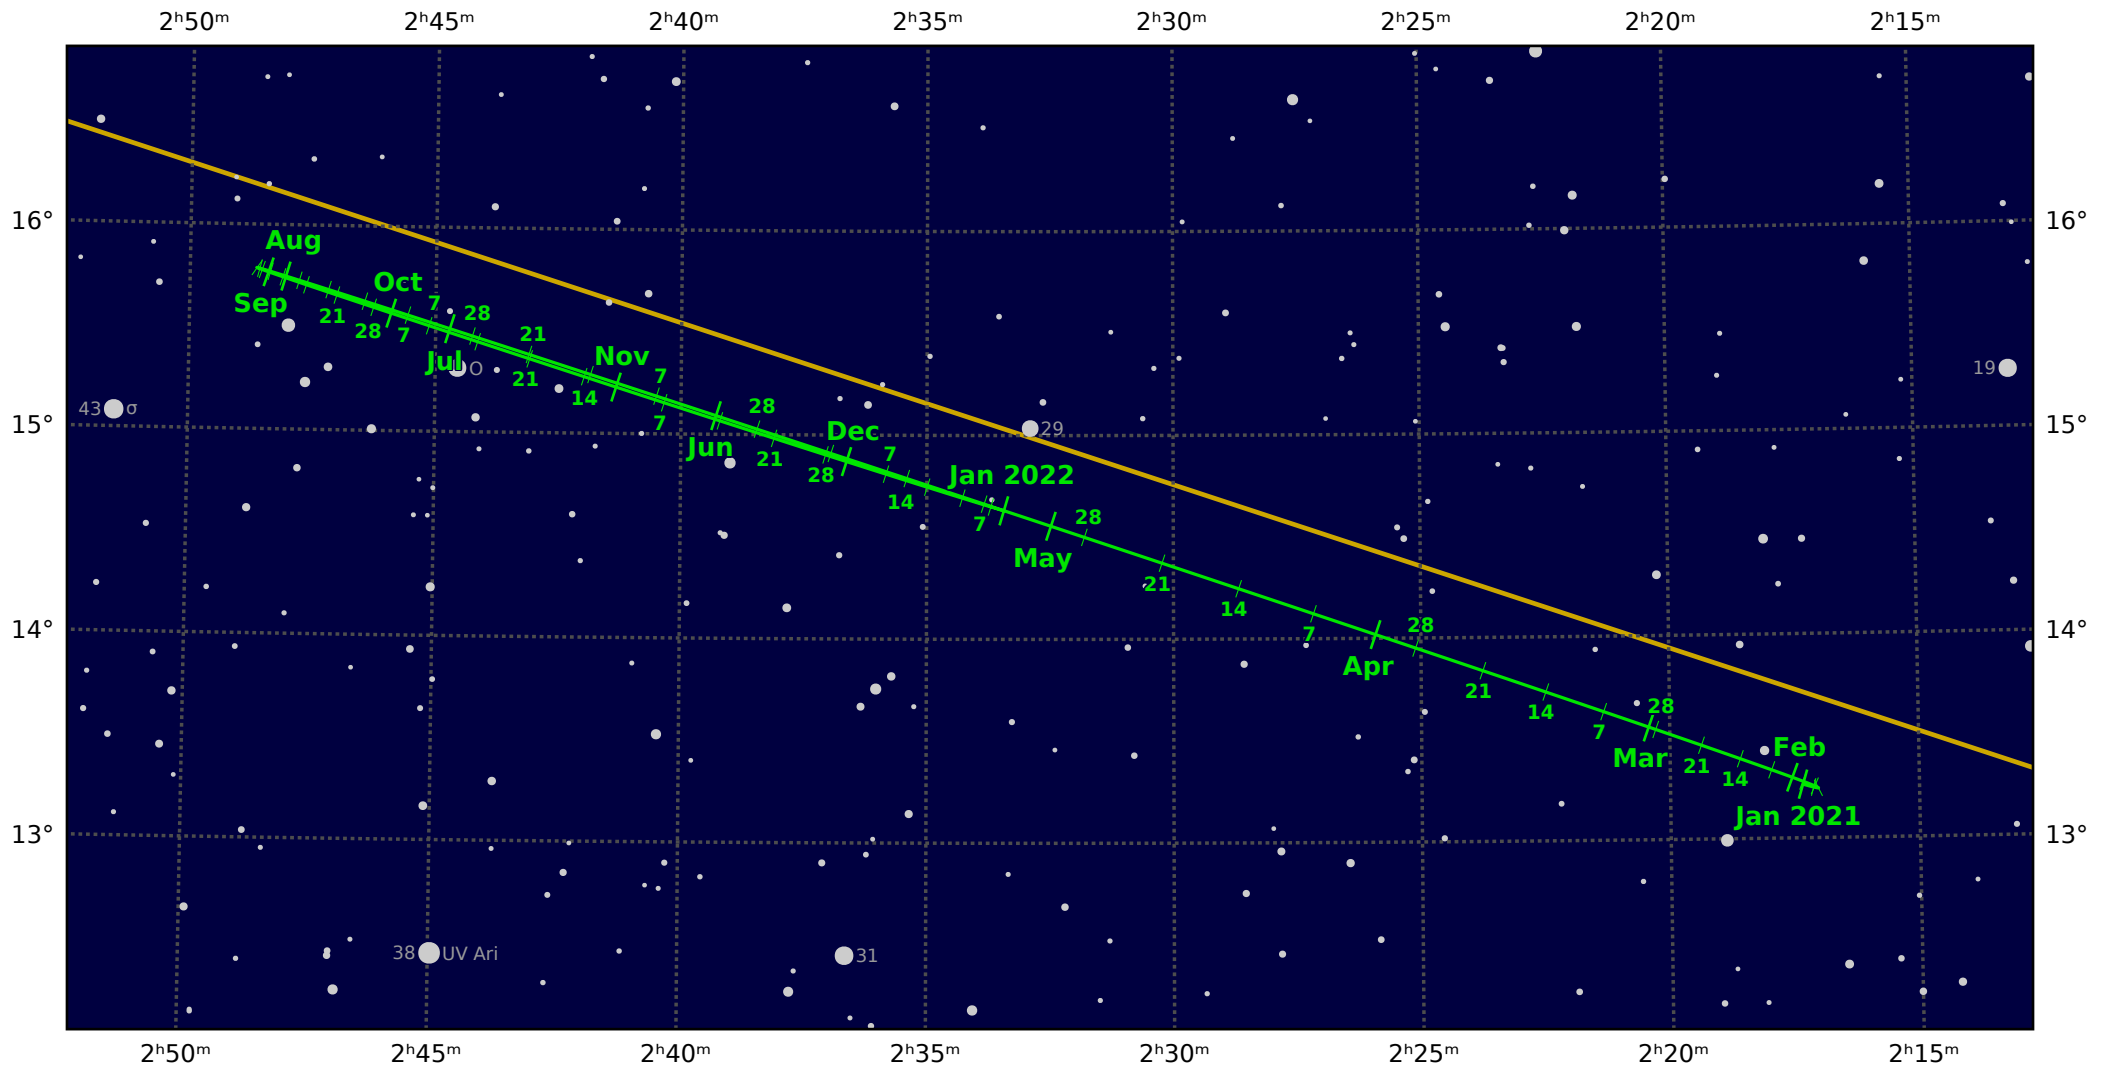

The path of Uranus in 2021

© Dominic Ford 2011-2021. Downloaded from <https://in-the-sky.org>

Magnitude scale: •10.0 •9.5 •9.0 •8.5 •8.0 •7.5 •7.0 •6.5 •6.0 •5.5 •5.0

— Ecliptic Plane — Galactic Plane