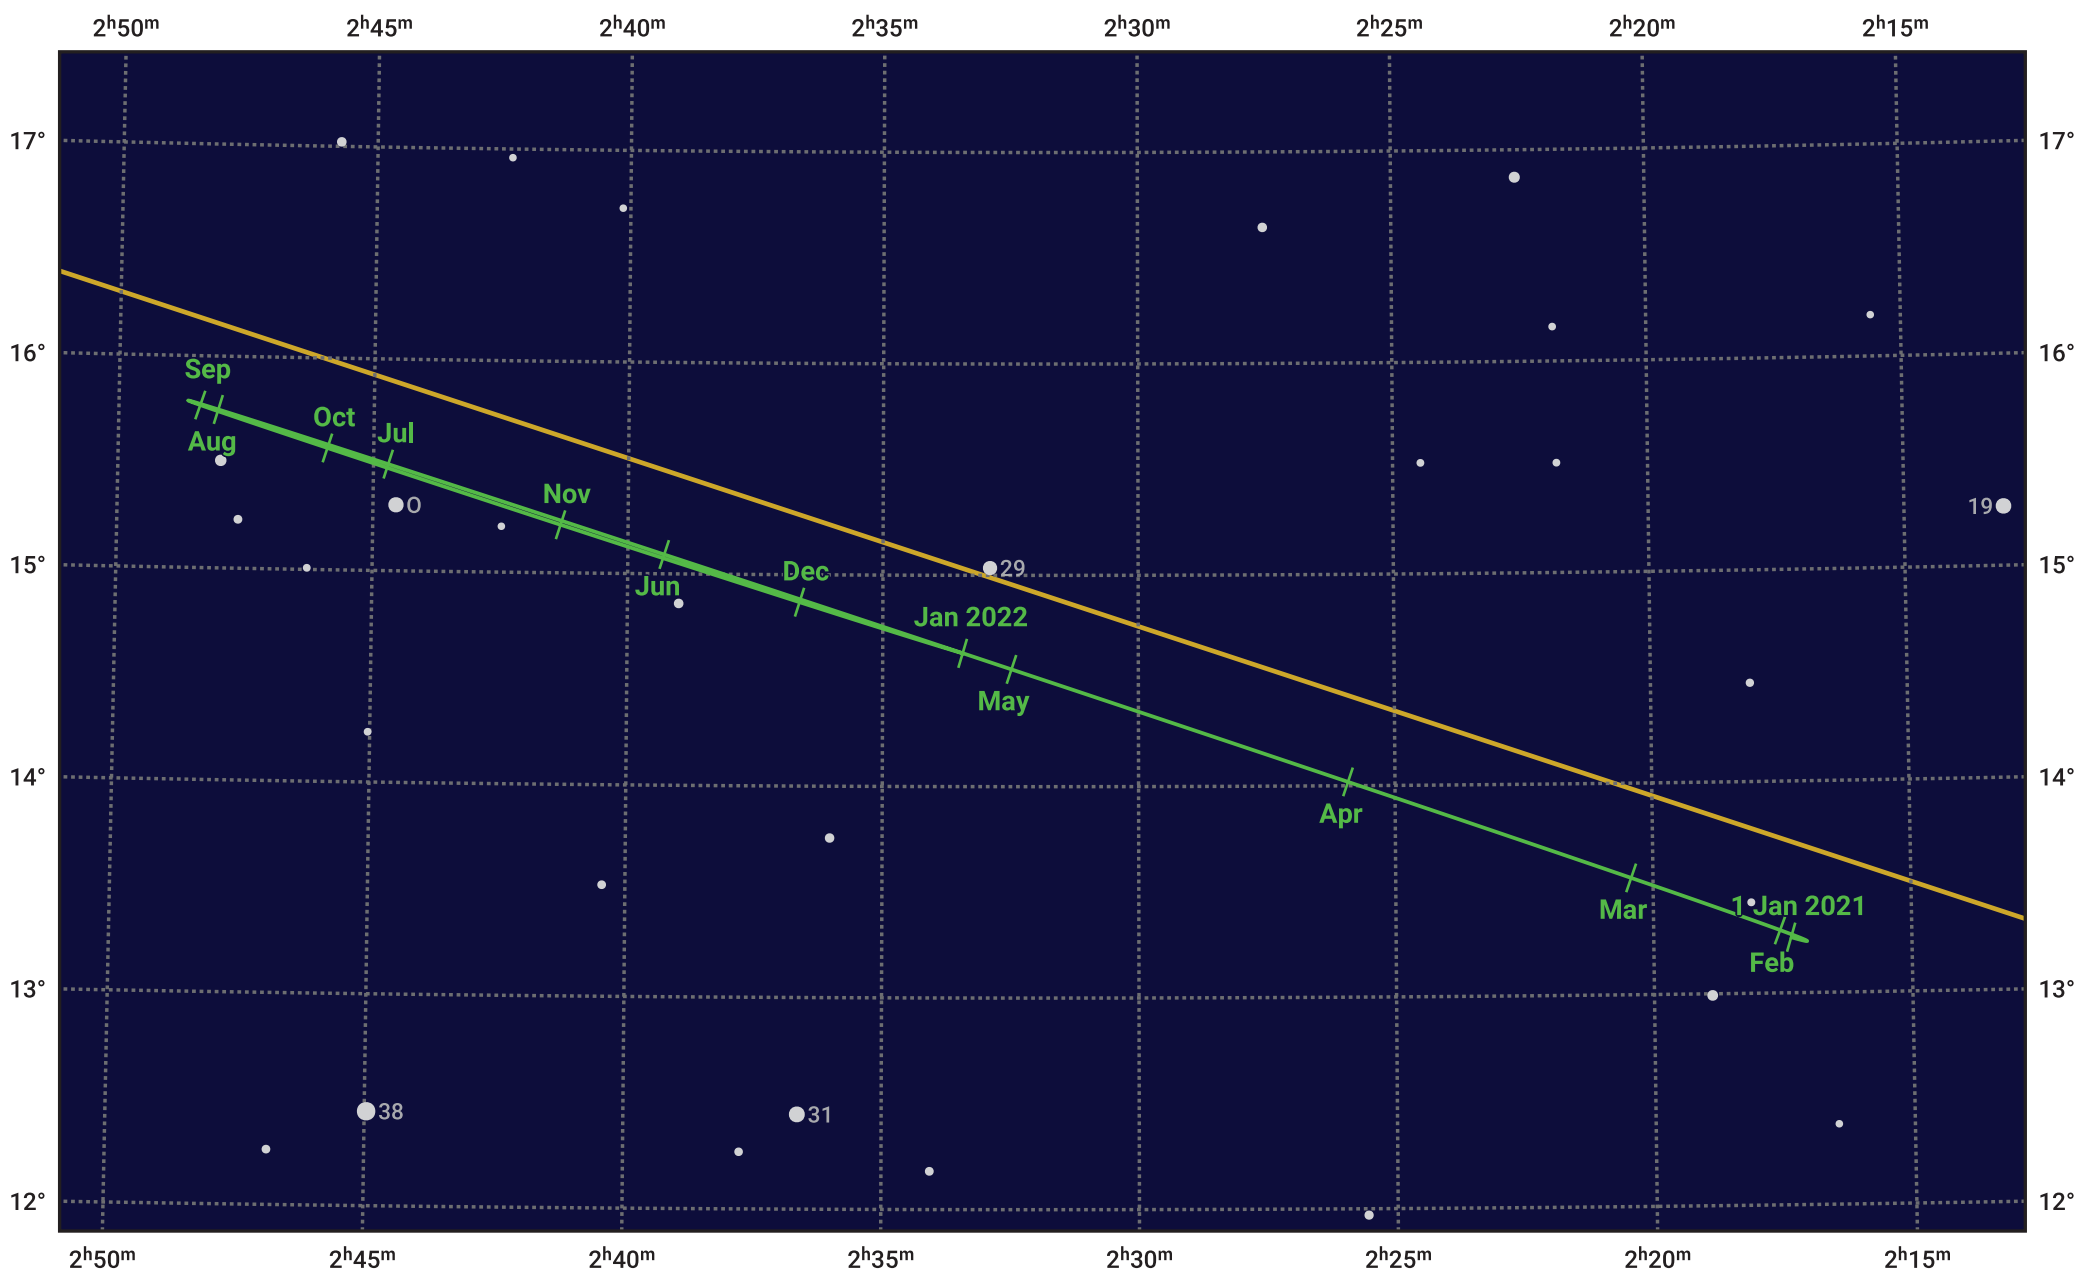

The path of Uranus in 2021

© Dominic Ford 2011–2023. Date markers placed at midnight UTC. Downloaded from <https://in-the-sky.org>

Magnitude scale: • 8.0 • 7.0 • 6.0 • 5.0

— Ecliptic Plane

- Galaxy
- Bright nebula
- Open cluster
- Globular cluster

Date	Mag	Angular size
2021 Jan 1	5.7	3.6"
2021 Apr 1	5.9	3.4"
2021 Jul 1	5.8	3.5"
2021 Oct 1	5.7	3.7"
2022 Jan 1	5.7	3.7"