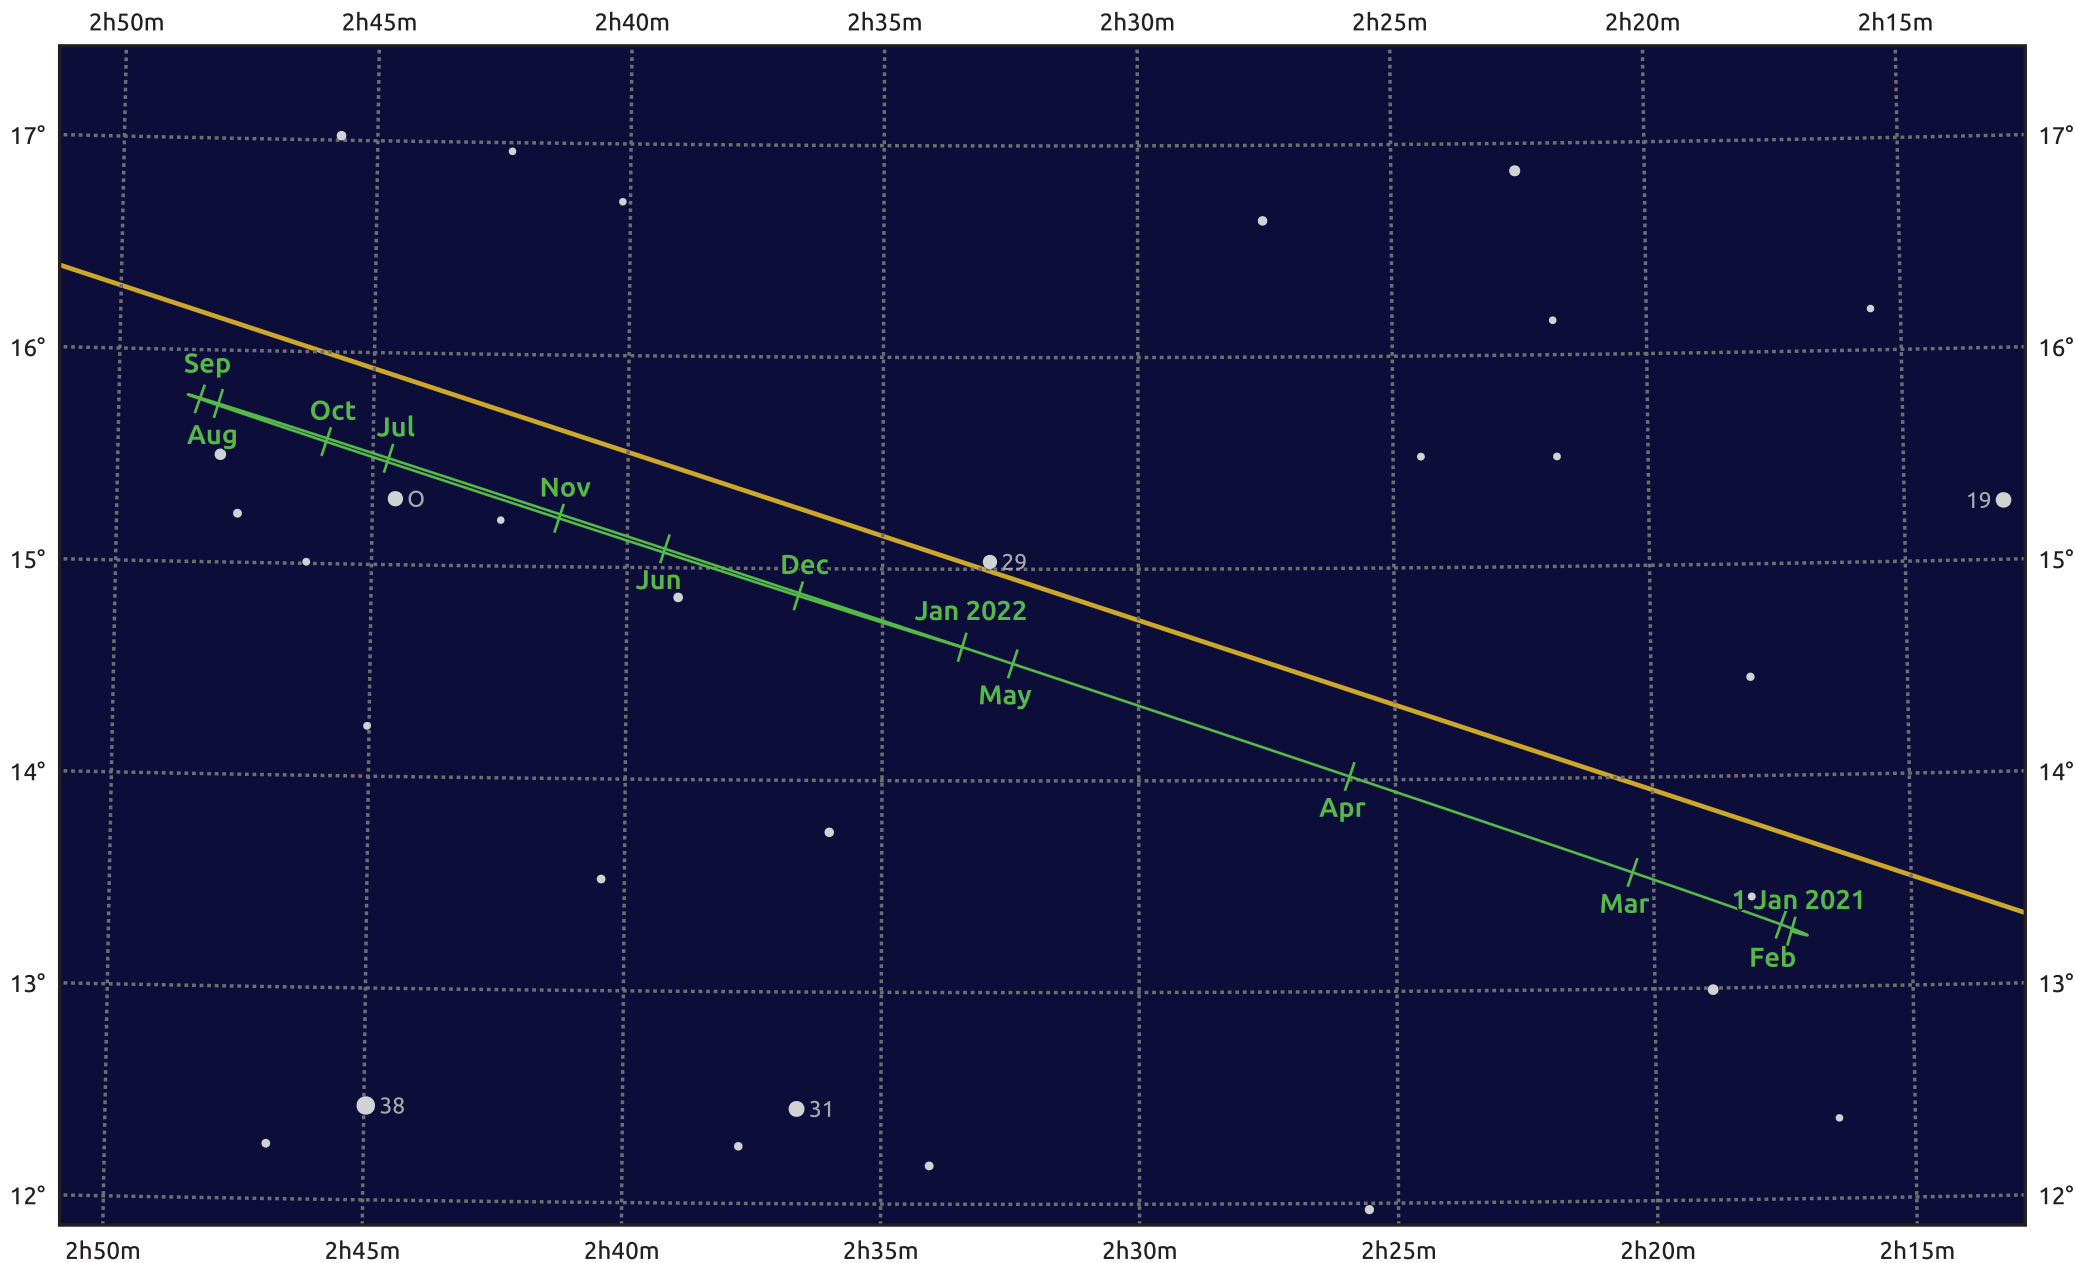

The path of Uranus in 2021

© Dominic Ford 2011–2025. Date markers placed at midnight UTC. Downloaded from <https://in-the-sky.org>

Magnitude scale: • 8.0 • 7.0 • 6.0 • 5.0

— Ecliptic Plane

- Galaxy
- Bright nebula
- Open cluster
- Globular cluster
- Planetary nebula

Date	Mag	Angular size
2021 Jan 1	5.7	3.6"
2021 Apr 1	5.9	3.4"
2021 Jul 1	5.8	3.5"
2021 Oct 1	5.7	3.7"
2022 Jan 1	5.7	3.7"