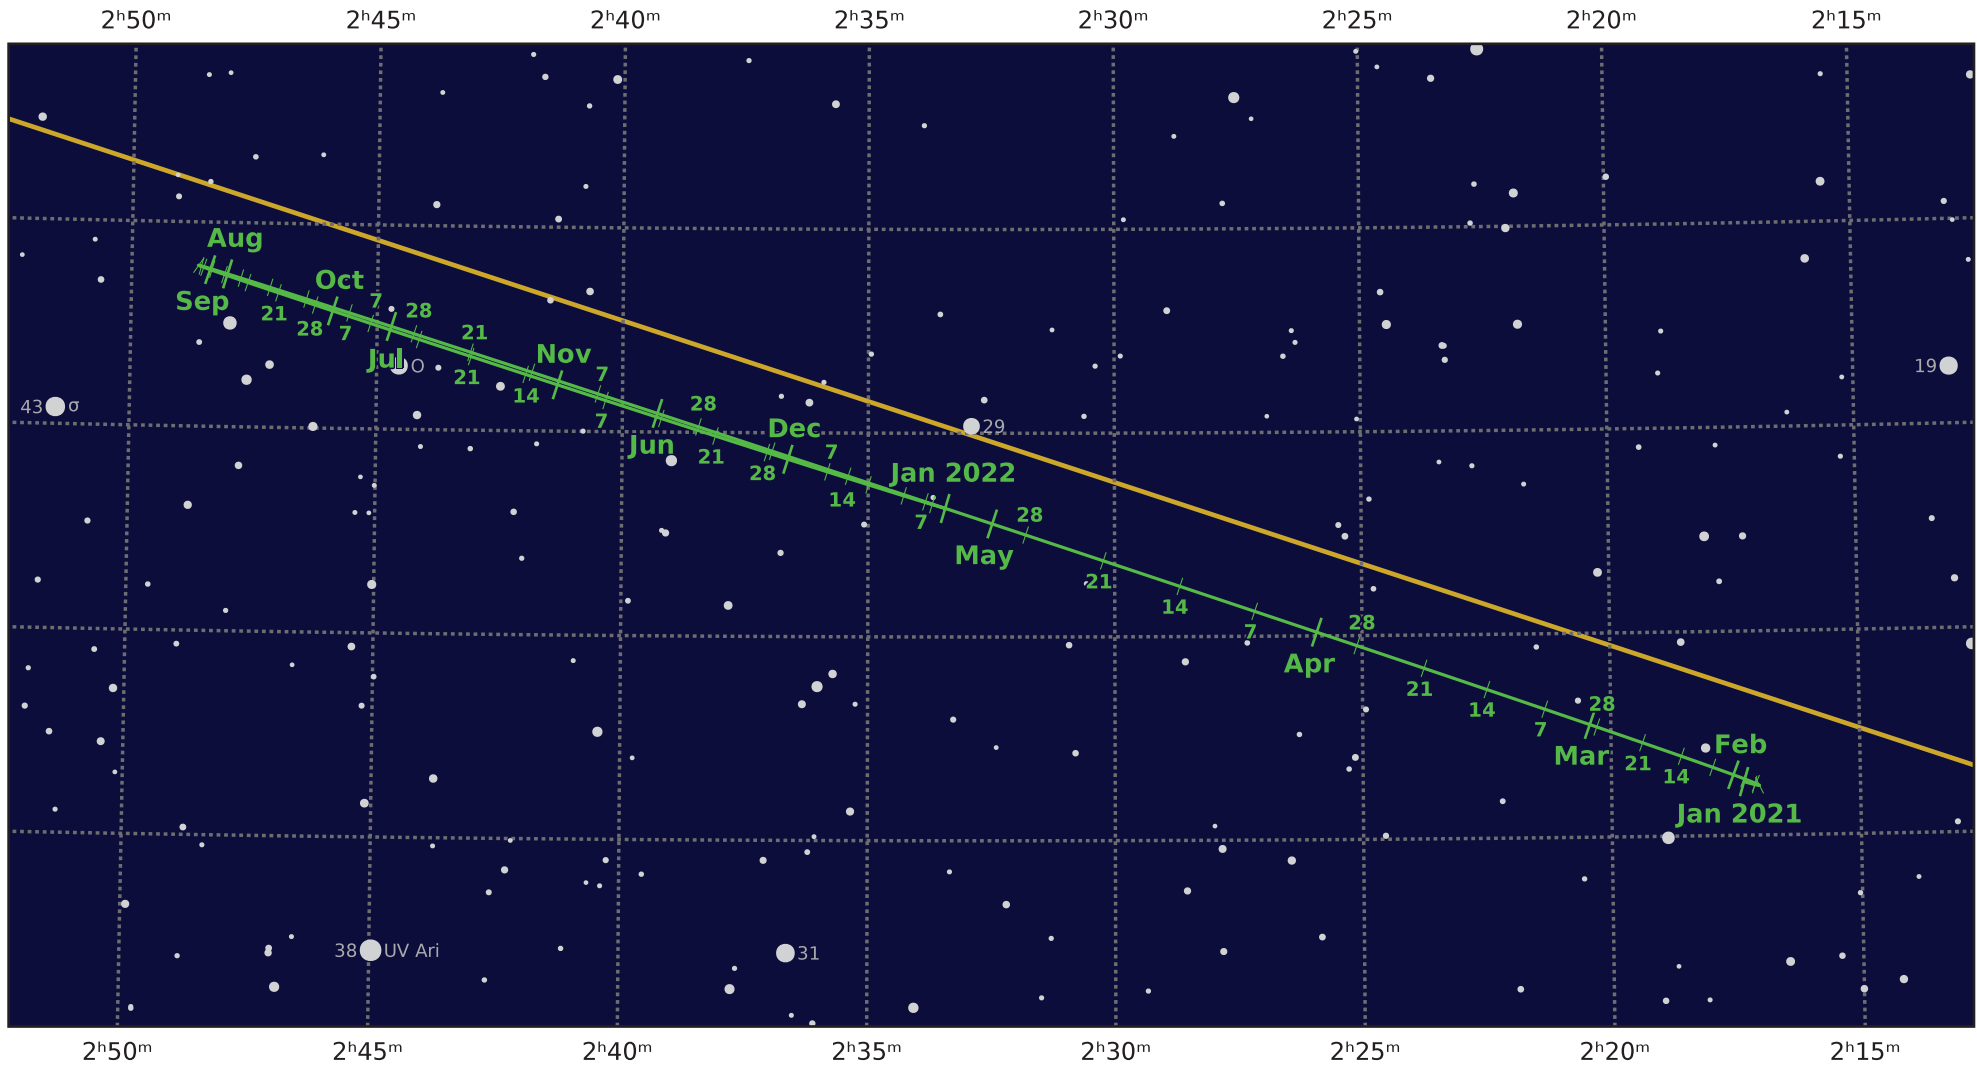

# The path of Uranus in 2021

© Dominic Ford 2011–2021. Downloaded from <https://in-the-sky.org>

Magnitude scale: • 10.0 • 9.5 • 9.0 • 8.5 • 8.0 • 7.5 • 7.0 • 6.5 • 6.0 • 5.5 • 5.0

— Ecliptic Plane — Galactic Plane