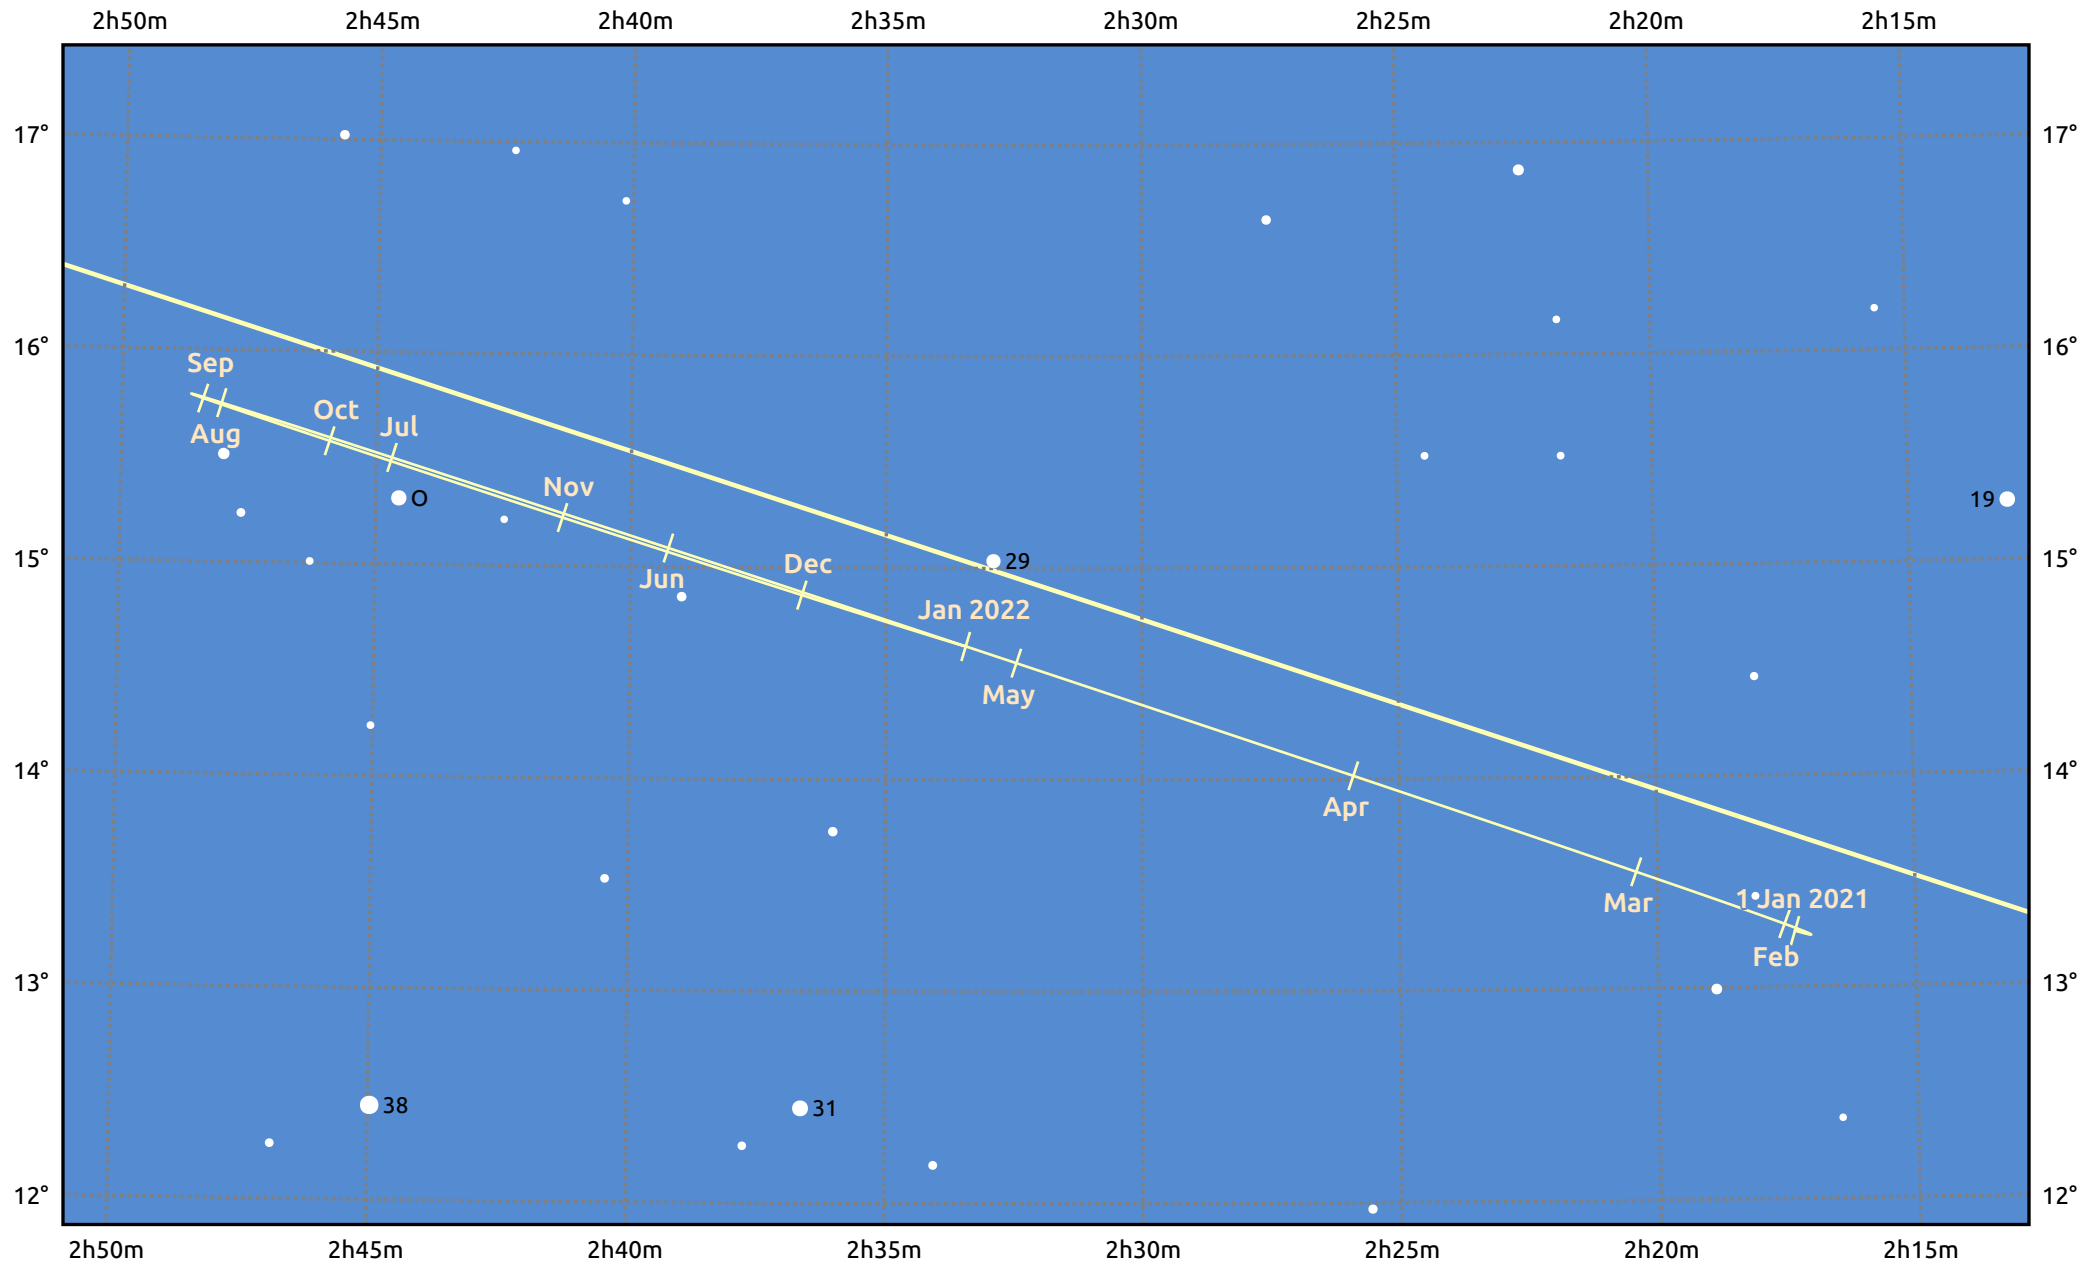

The path of Uranus in 2021

© Dominic Ford 2011–2025. Date markers placed at midnight UTC. Downloaded from <https://in-the-sky.org>

Magnitude scale: • 8.0 • 7.0 • 6.0 ● 5.0

— Ecliptic Plane

Galaxy Bright nebula Open cluster Globular cluster Planetary nebula

Date	Mag	Angular size
2021 Jan 1	5.7	3.6"
2021 Apr 1	5.9	3.4"
2021 Jul 1	5.8	3.5"
2021 Oct 1	5.7	3.7"
2022 Jan 1	5.7	3.7"