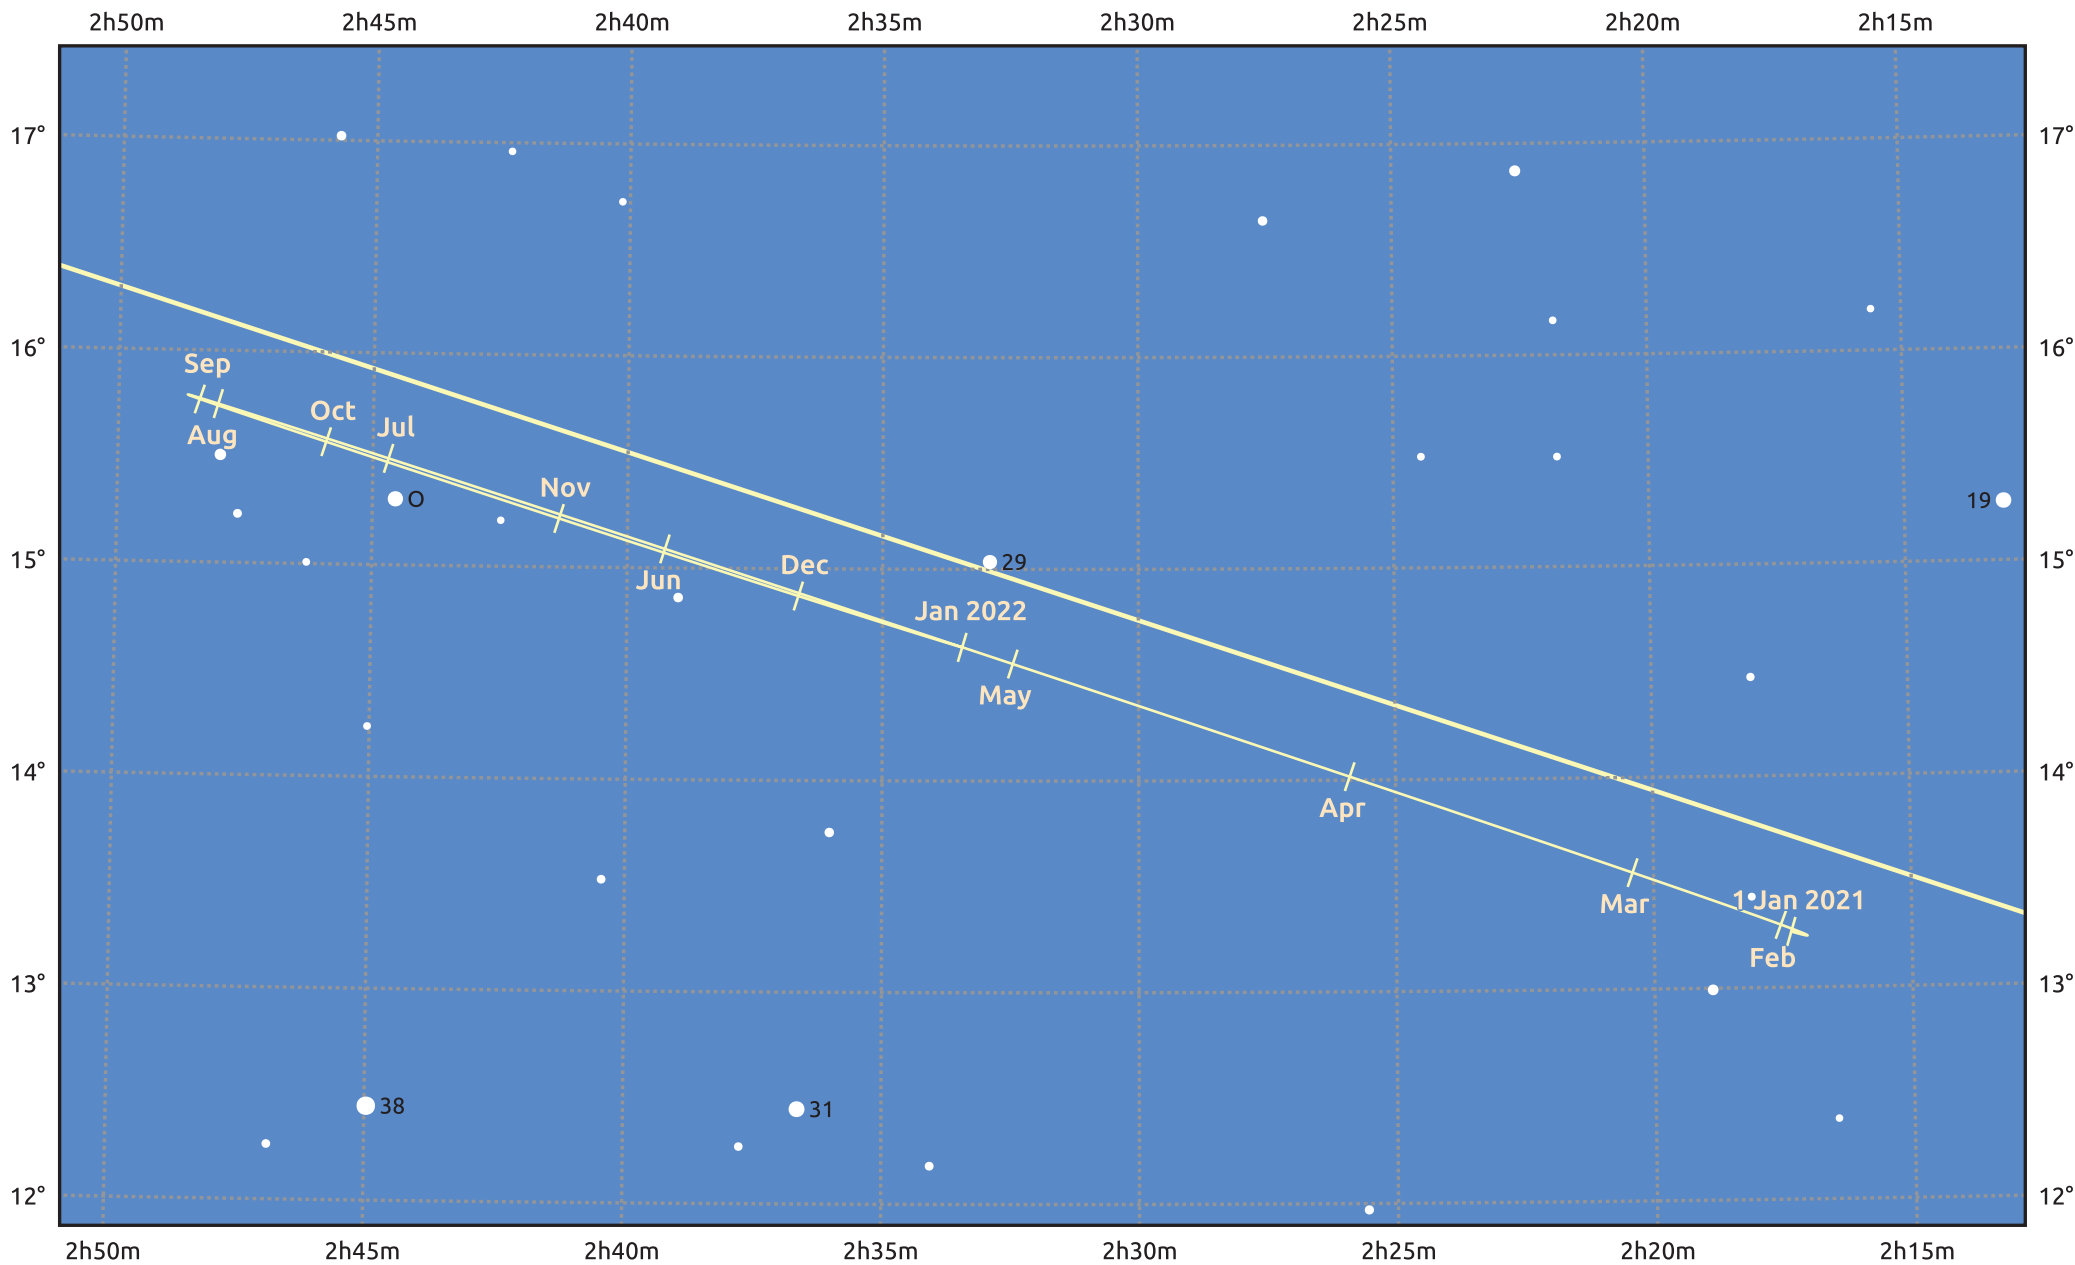

The path of Uranus in 2021

© Dominic Ford 2011–2025. Date markers placed at midnight UTC. Downloaded from <https://in-the-sky.org>

Magnitude scale: • 8.0 • 7.0 • 6.0 • 5.0

— Ecliptic Plane

Galaxy Bright nebula Open cluster Globular cluster Planetary nebula

Date	Mag	Angular size
2021 Jan 1	5.7	3.6"
2021 Apr 1	5.9	3.4"
2021 Jul 1	5.8	3.5"
2021 Oct 1	5.7	3.7"
2022 Jan 1	5.7	3.7"