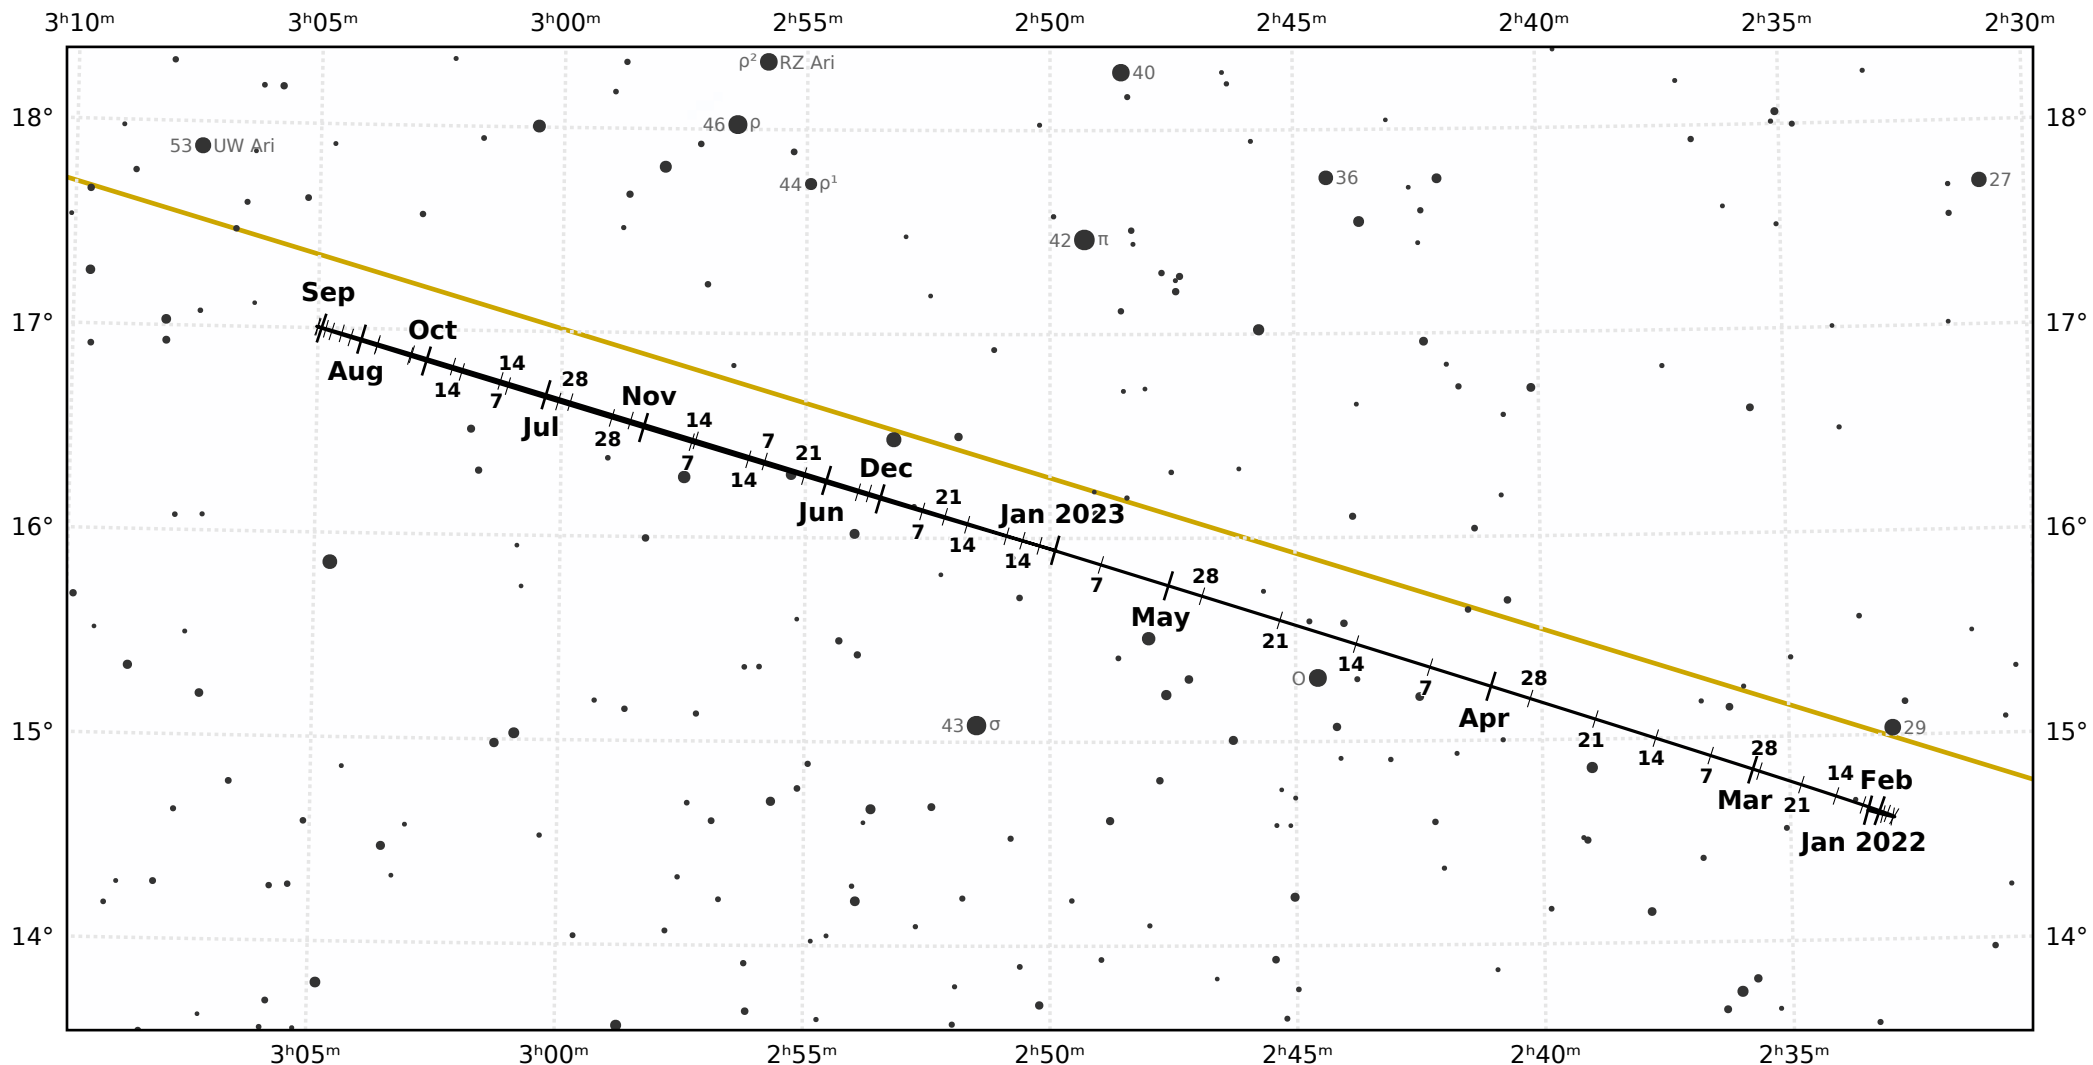

The path of Uranus in 2022

© Dominic Ford 2011-2021. Downloaded from <https://in-the-sky.org>

Magnitude scale: ● 10.0 ● 9.5 ● 9.0 ● 8.5 ● 8.0 ● 7.5 ● 7.0 ● 6.5 ● 6.0 ● 5.5 ● 5.0

— The Equator — Ecliptic Plane — Galactic Plane