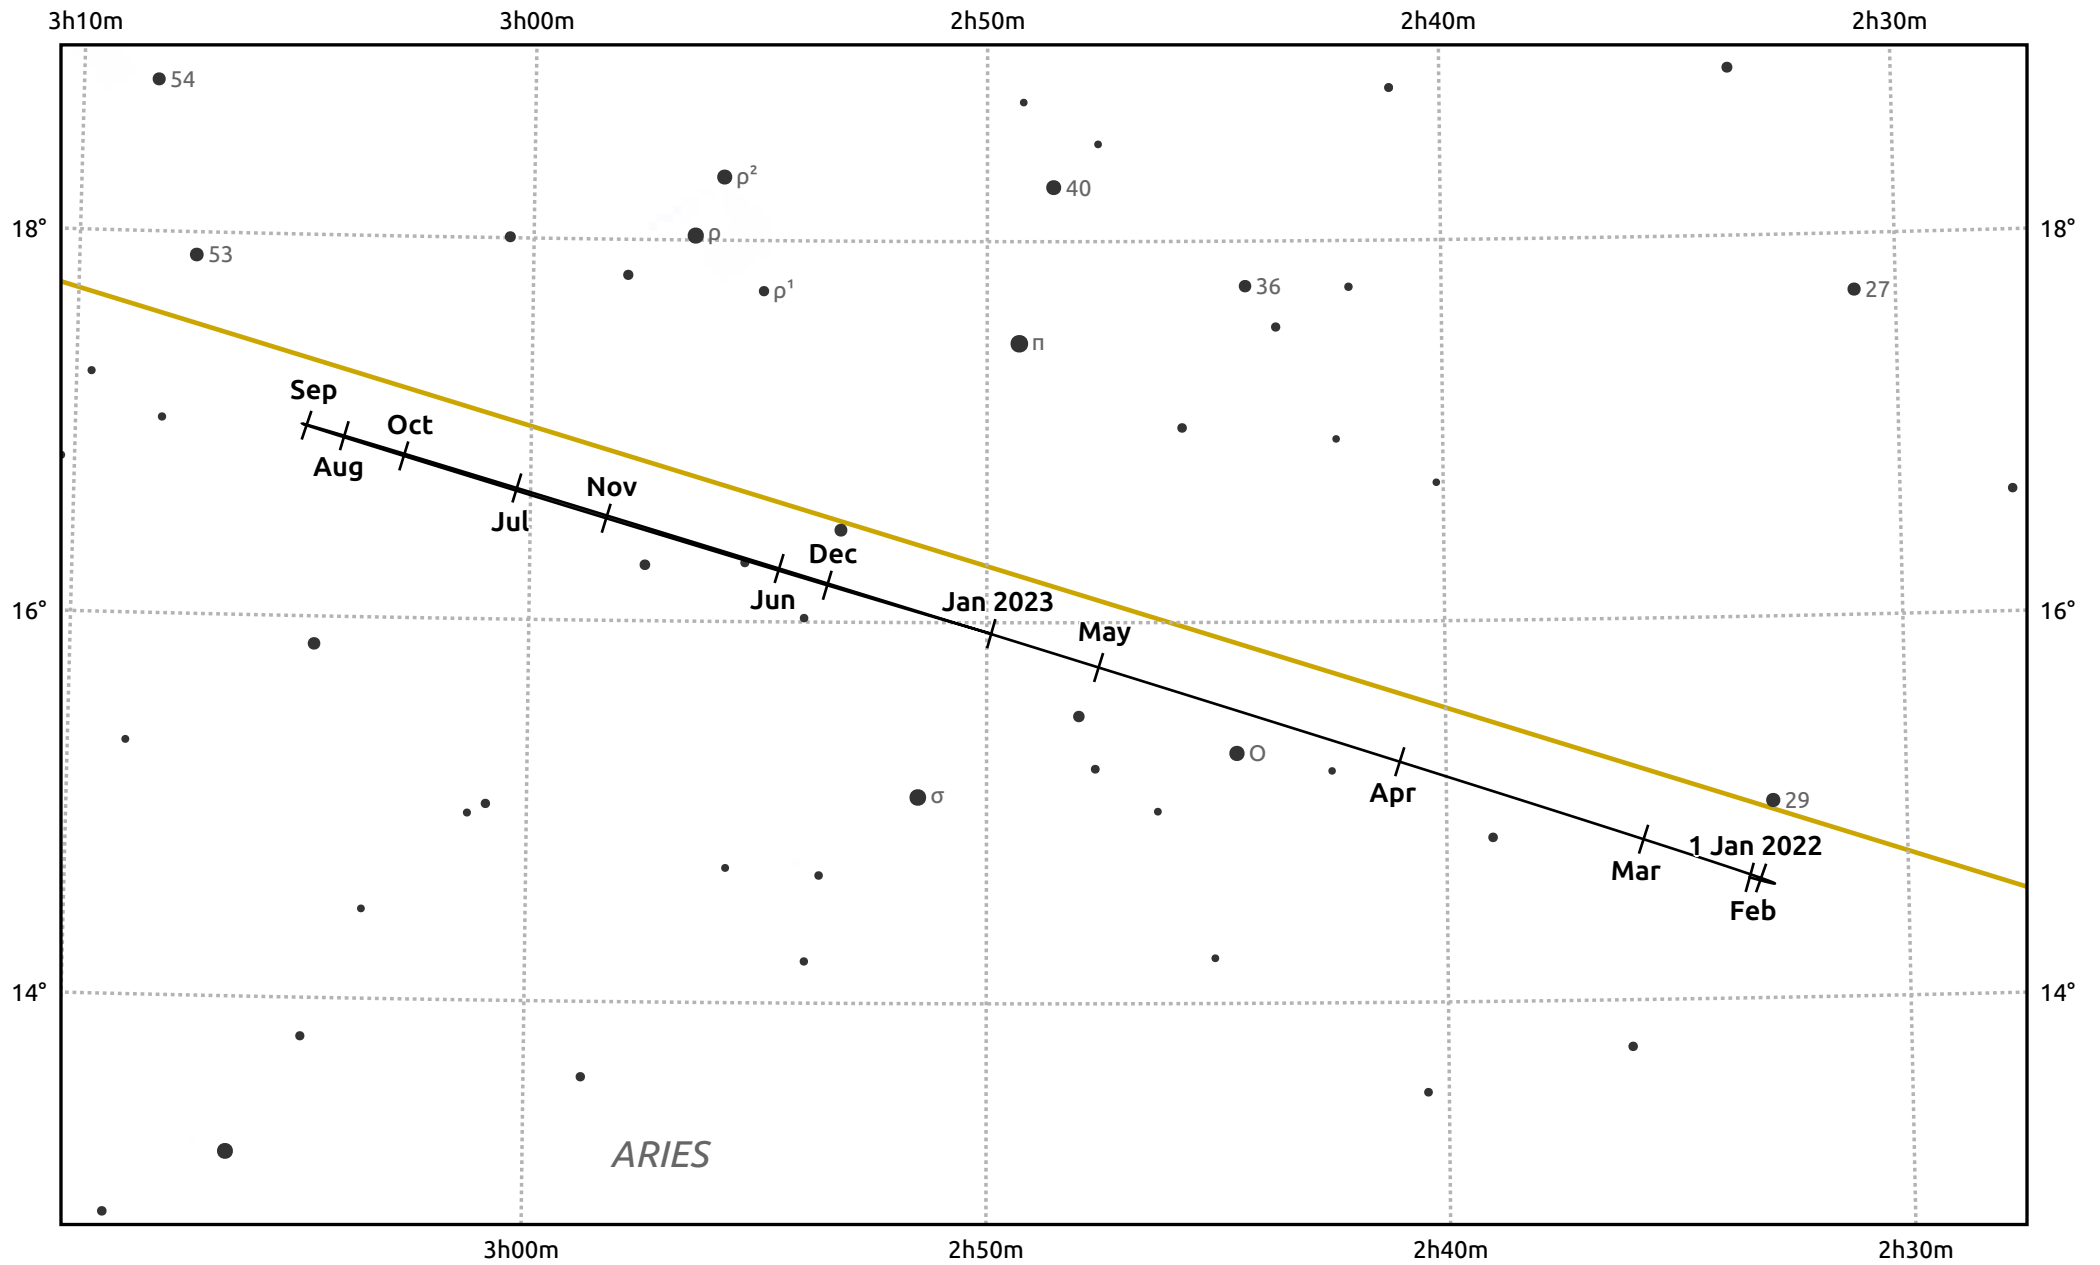

The path of Uranus in 2022

© Dominic Ford 2011–2025. Date markers placed at midnight UTC. Downloaded from <https://in-the-sky.org>

Magnitude scale: • 8.0 • 7.0 • 6.0 ● 5.0

— Ecliptic Plane

- Galaxy
- Bright nebula
- Open cluster
- ⊕ Globular cluster
- ⊕ Planetary nebula

Date	Mag	Angular size
2022 Jan 1	5.7	3.7"
2022 Apr 1	5.9	3.4"
2022 Jul 1	5.8	3.5"
2022 Oct 1	5.7	3.7"
2023 Jan 1	5.7	3.7"