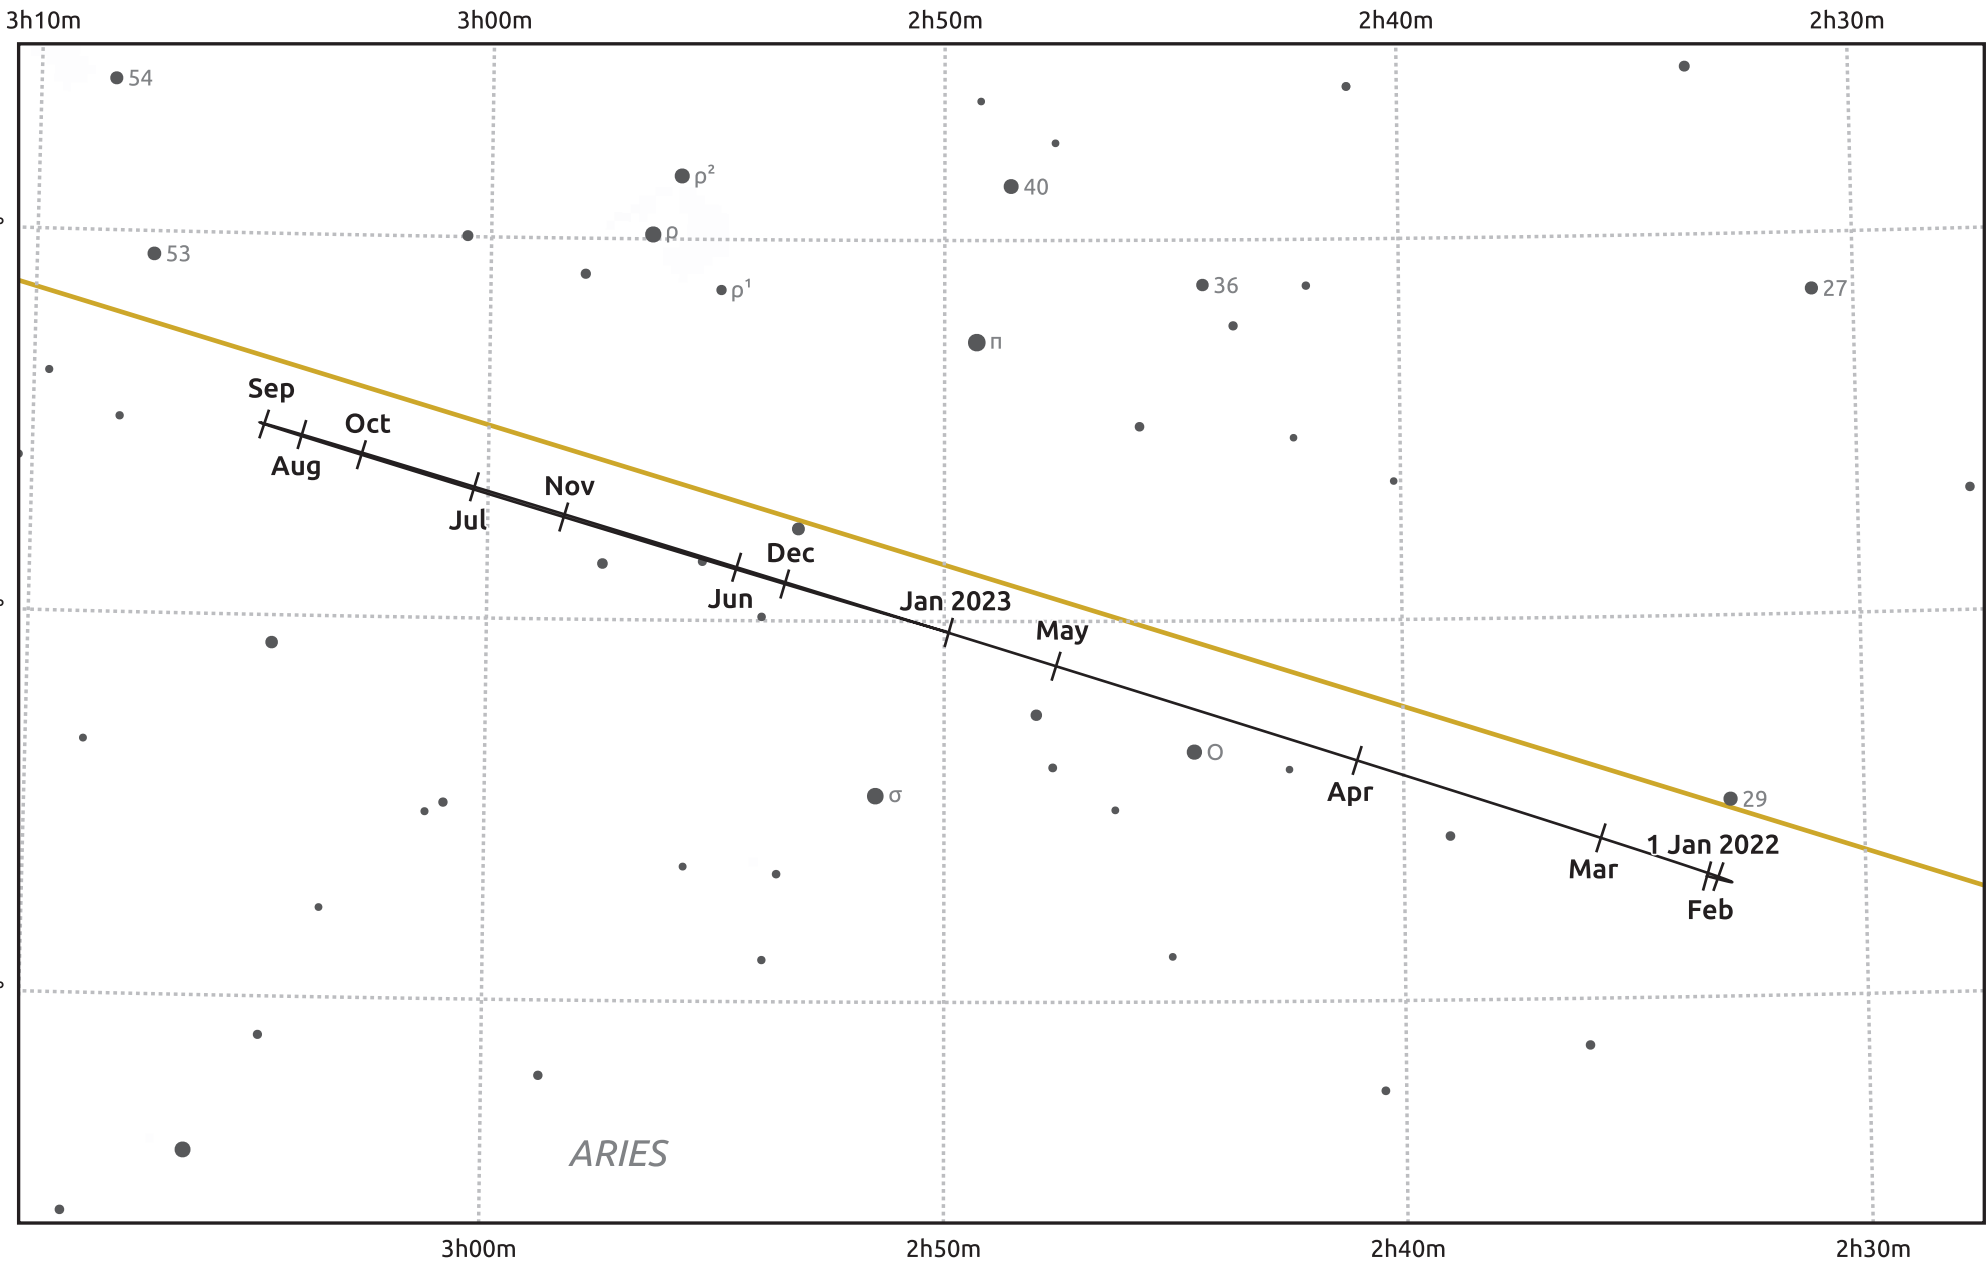

The path of Uranus in 2022

© Dominic Ford 2011–2025. Date markers placed at midnight UTC. Downloaded from <https://in-the-sky.org>

Magnitude scale: • 8.0 • 7.0 • 6.0 • 5.0

— Ecliptic Plane

- Galaxy
- Bright nebula
- Open cluster
- Globular cluster
- Planetary nebula

Date	Mag	Angular size
2022 Jan 1	5.7	3.7"
2022 Apr 1	5.9	3.4"
2022 Jul 1	5.8	3.5"
2022 Oct 1	5.7	3.7"
2023 Jan 1	5.7	3.7"