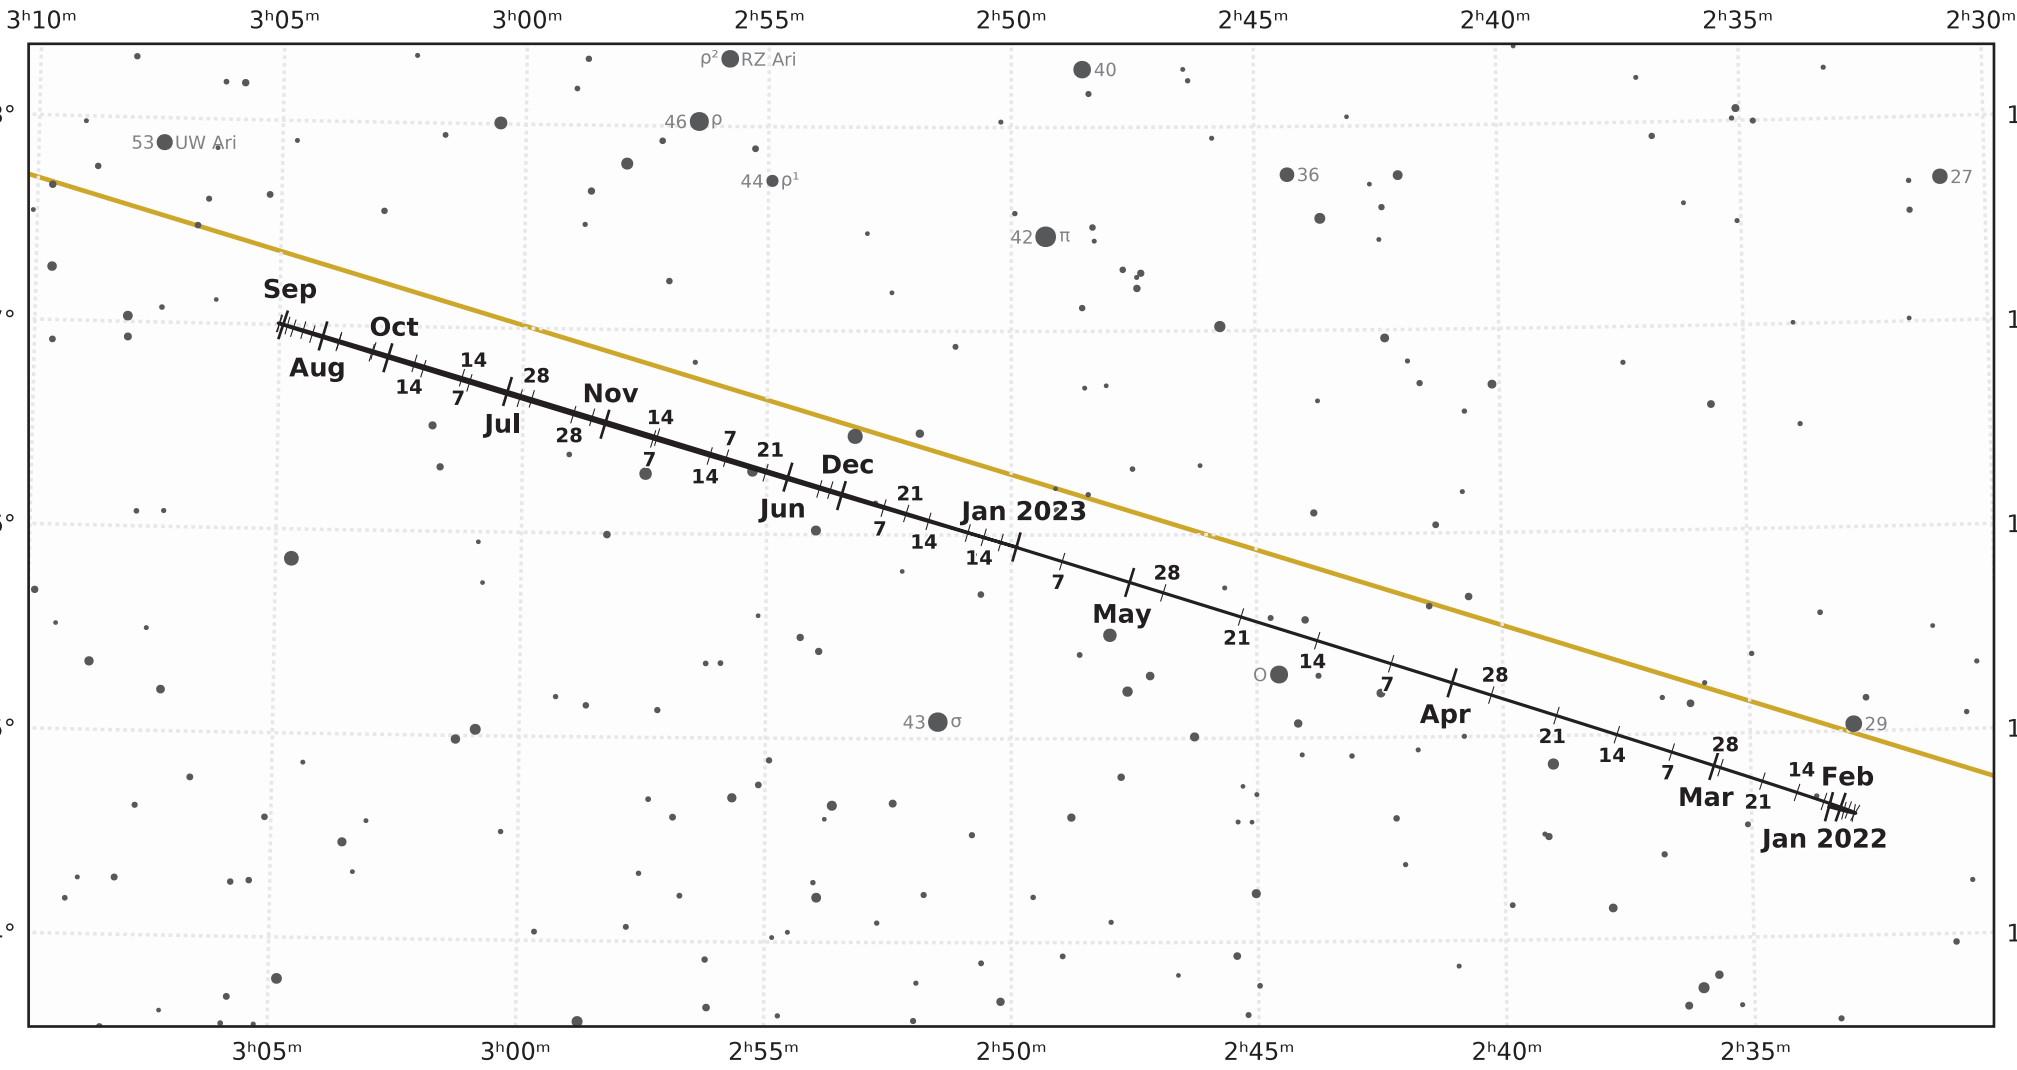

The path of Uranus in 2022

© Dominic Ford 2011–2021. Downloaded from <https://in-the-sky.org>

Magnitude scale: 10.0 9.5 9.0 8.5 8.0 7.5 7.0 6.5 6.0 5.5 5.0

The Equator Ecliptic Plane Galactic Plane