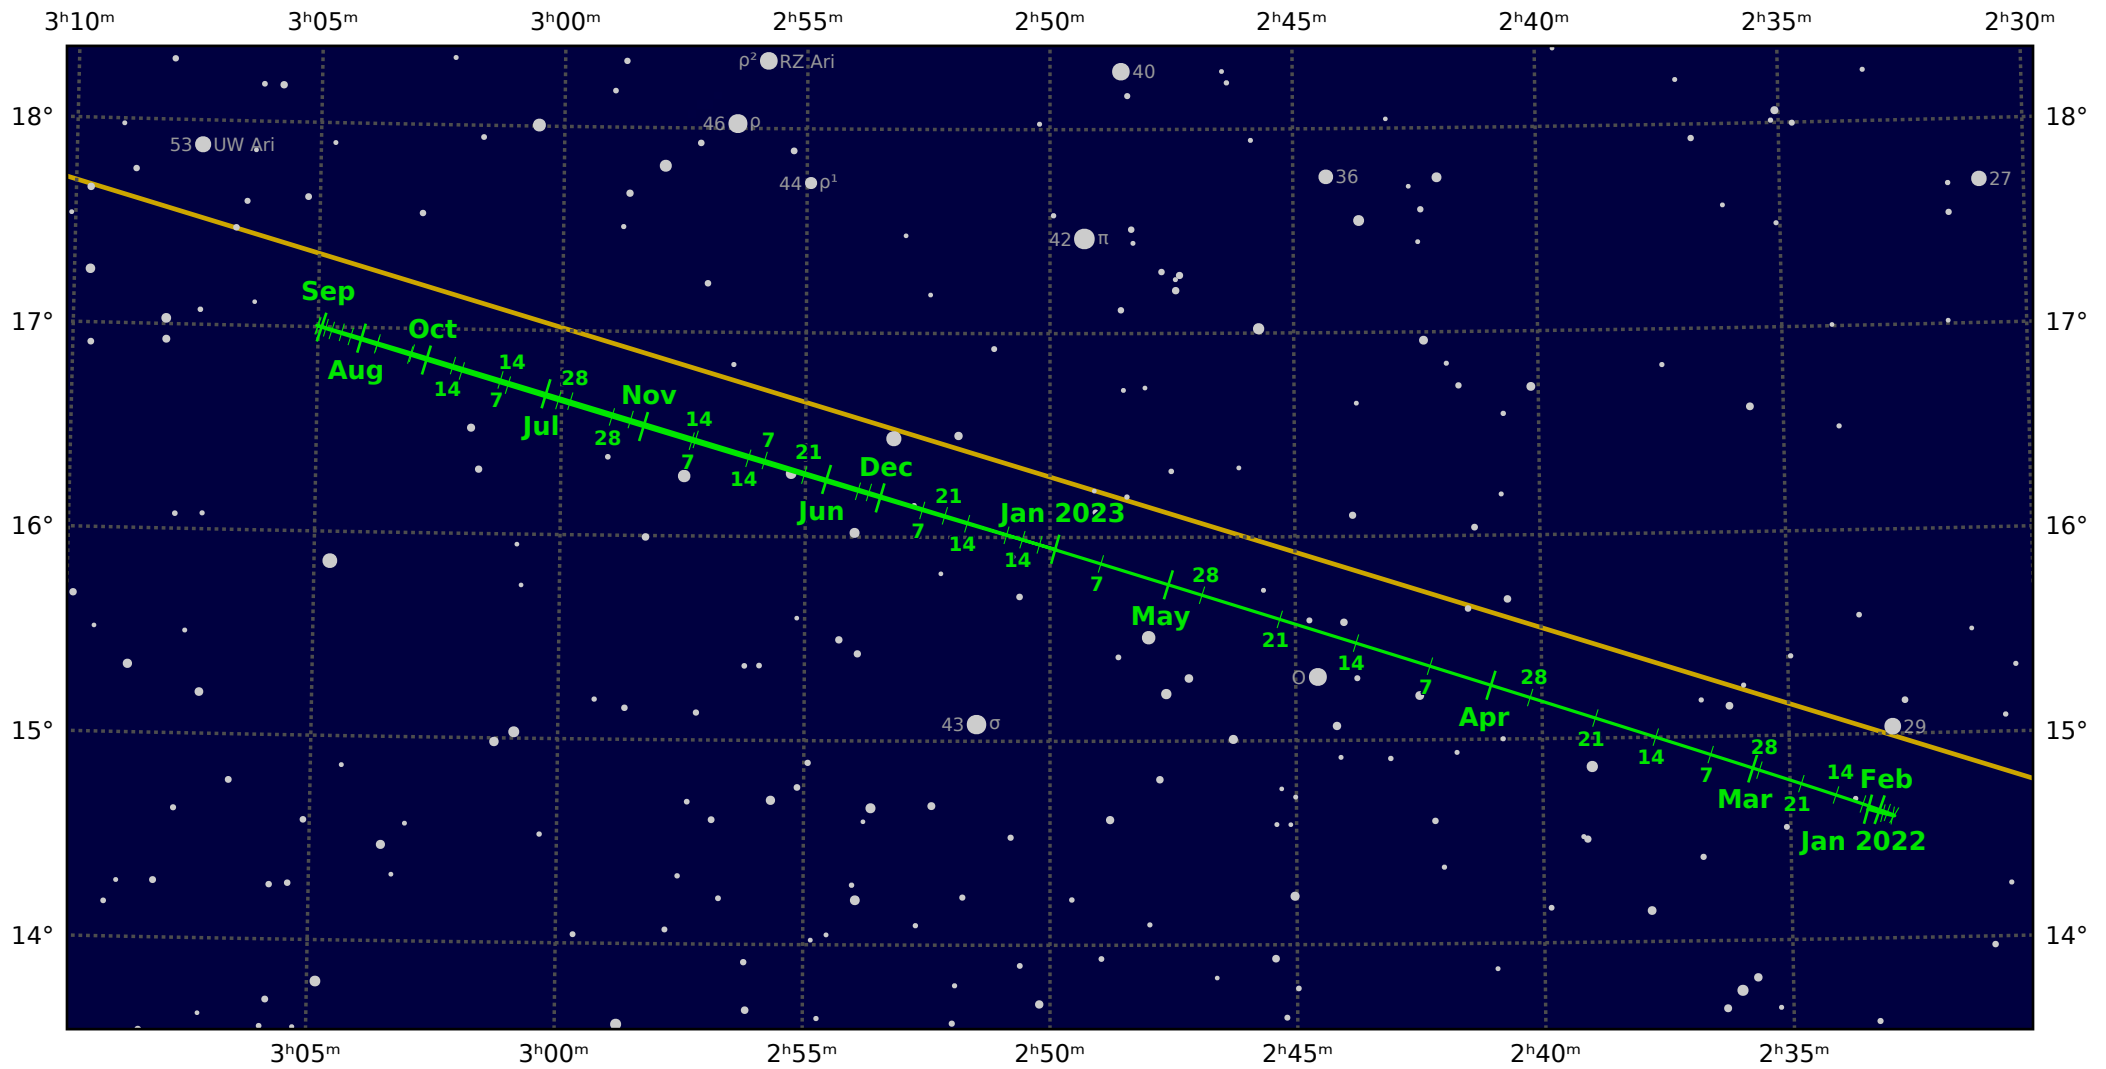

The path of Uranus in 2022

© Dominic Ford 2011–2021. Downloaded from <https://in-the-sky.org>

Magnitude scale: ● 10.0 ● 9.5 ● 9.0 ● 8.5 ● 8.0 ● 7.5 ● 7.0 ● 6.5 ● 6.0 ● 5.5 ● 5.0

— Ecliptic Plane — Galactic Plane