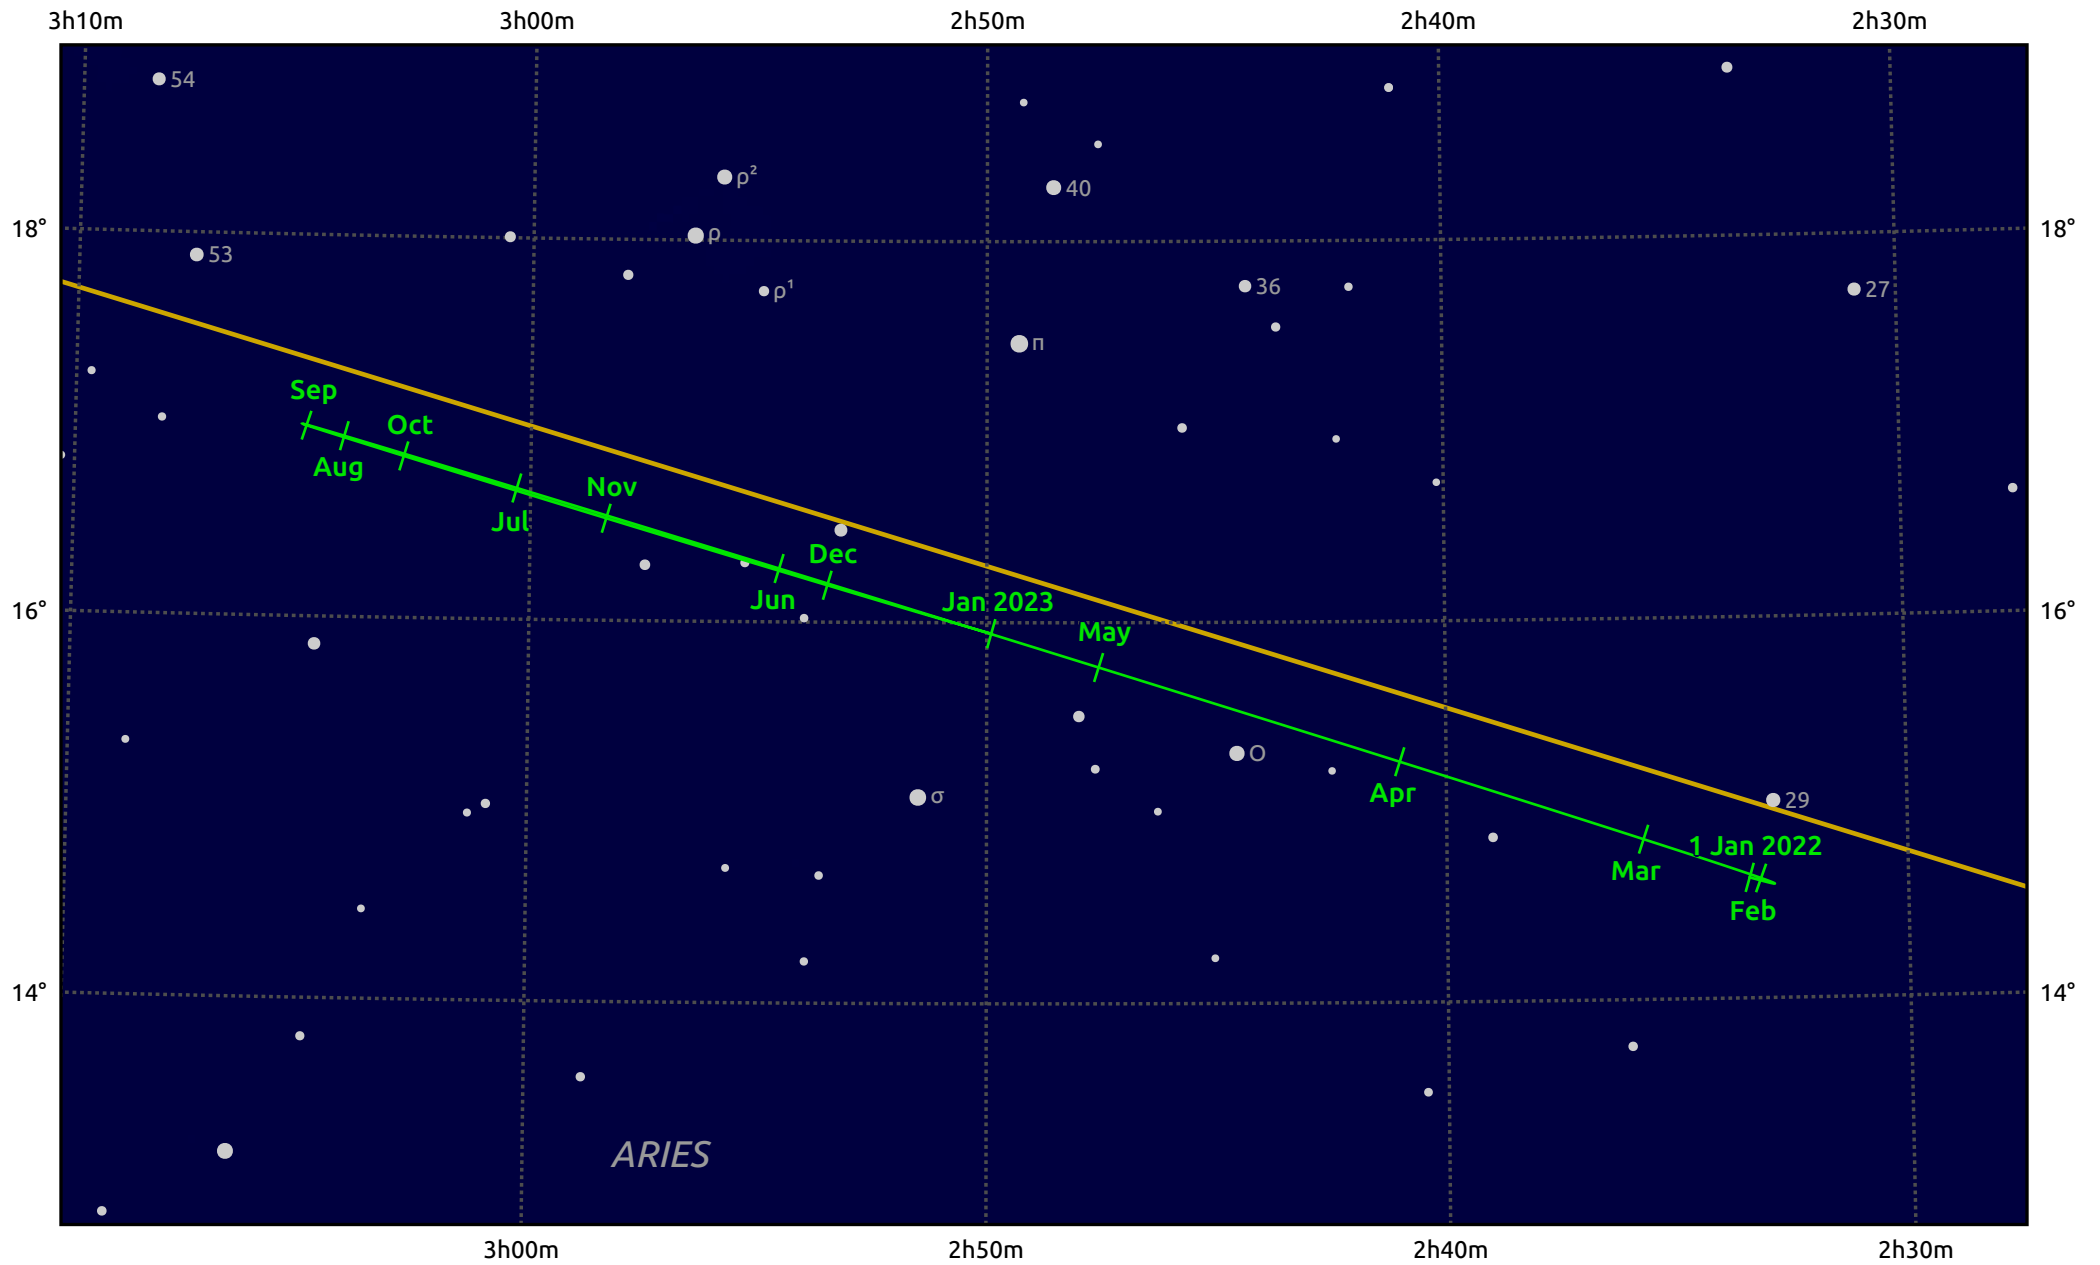

The path of Uranus in 2022

© Dominic Ford 2011–2025. Date markers placed at midnight UTC. Downloaded from <https://in-the-sky.org>

Magnitude scale: • 8.0 • 7.0 • 6.0 • 5.0

— Ecliptic Plane

- Galaxy
- Bright nebula
- Open cluster
- Globular cluster
- Planetary nebula

Date	Mag	Angular size
2022 Jan 1	5.7	3.7"
2022 Apr 1	5.9	3.4"
2022 Jul 1	5.8	3.5"
2022 Oct 1	5.7	3.7"
2023 Jan 1	5.7	3.7"