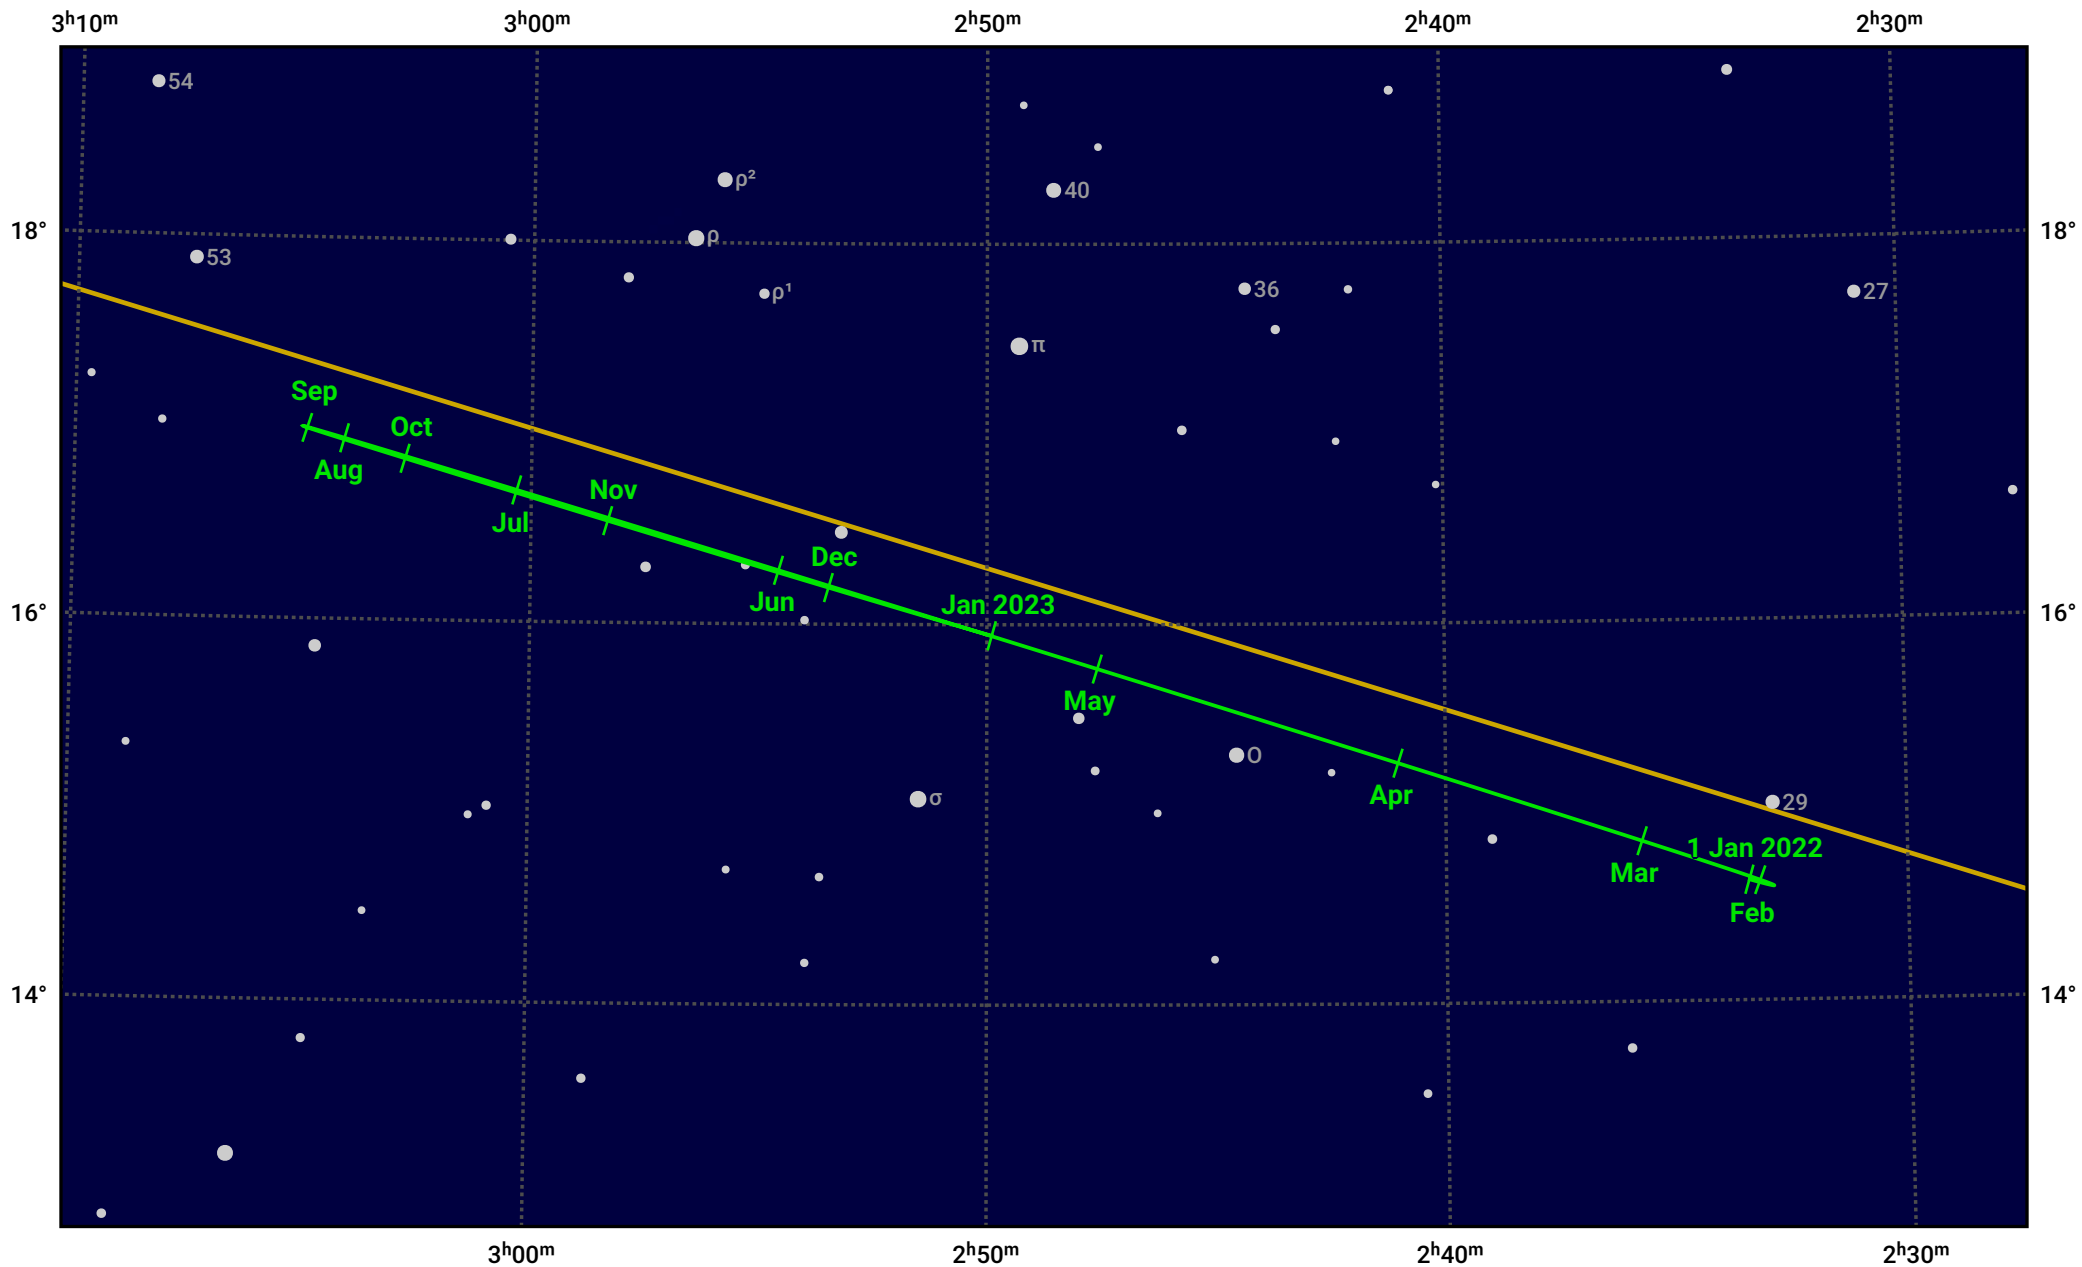

The path of Uranus in 2022

© Dominic Ford 2011–2023. Date markers placed at midnight UTC. Downloaded from <https://in-the-sky.org>

Magnitude scale: • 8.0 • 7.0 • 6.0 • 5.0

— Ecliptic Plane

- Galaxy
- Bright nebula
- Open cluster
- ⊕ Globular cluster

Date	Mag	Angular size
2022 Jan 1	5.7	3.7"
2022 Apr 1	5.9	3.4"
2022 Jul 1	5.8	3.5"
2022 Oct 1	5.7	3.7"
2023 Jan 1	5.7	3.7"