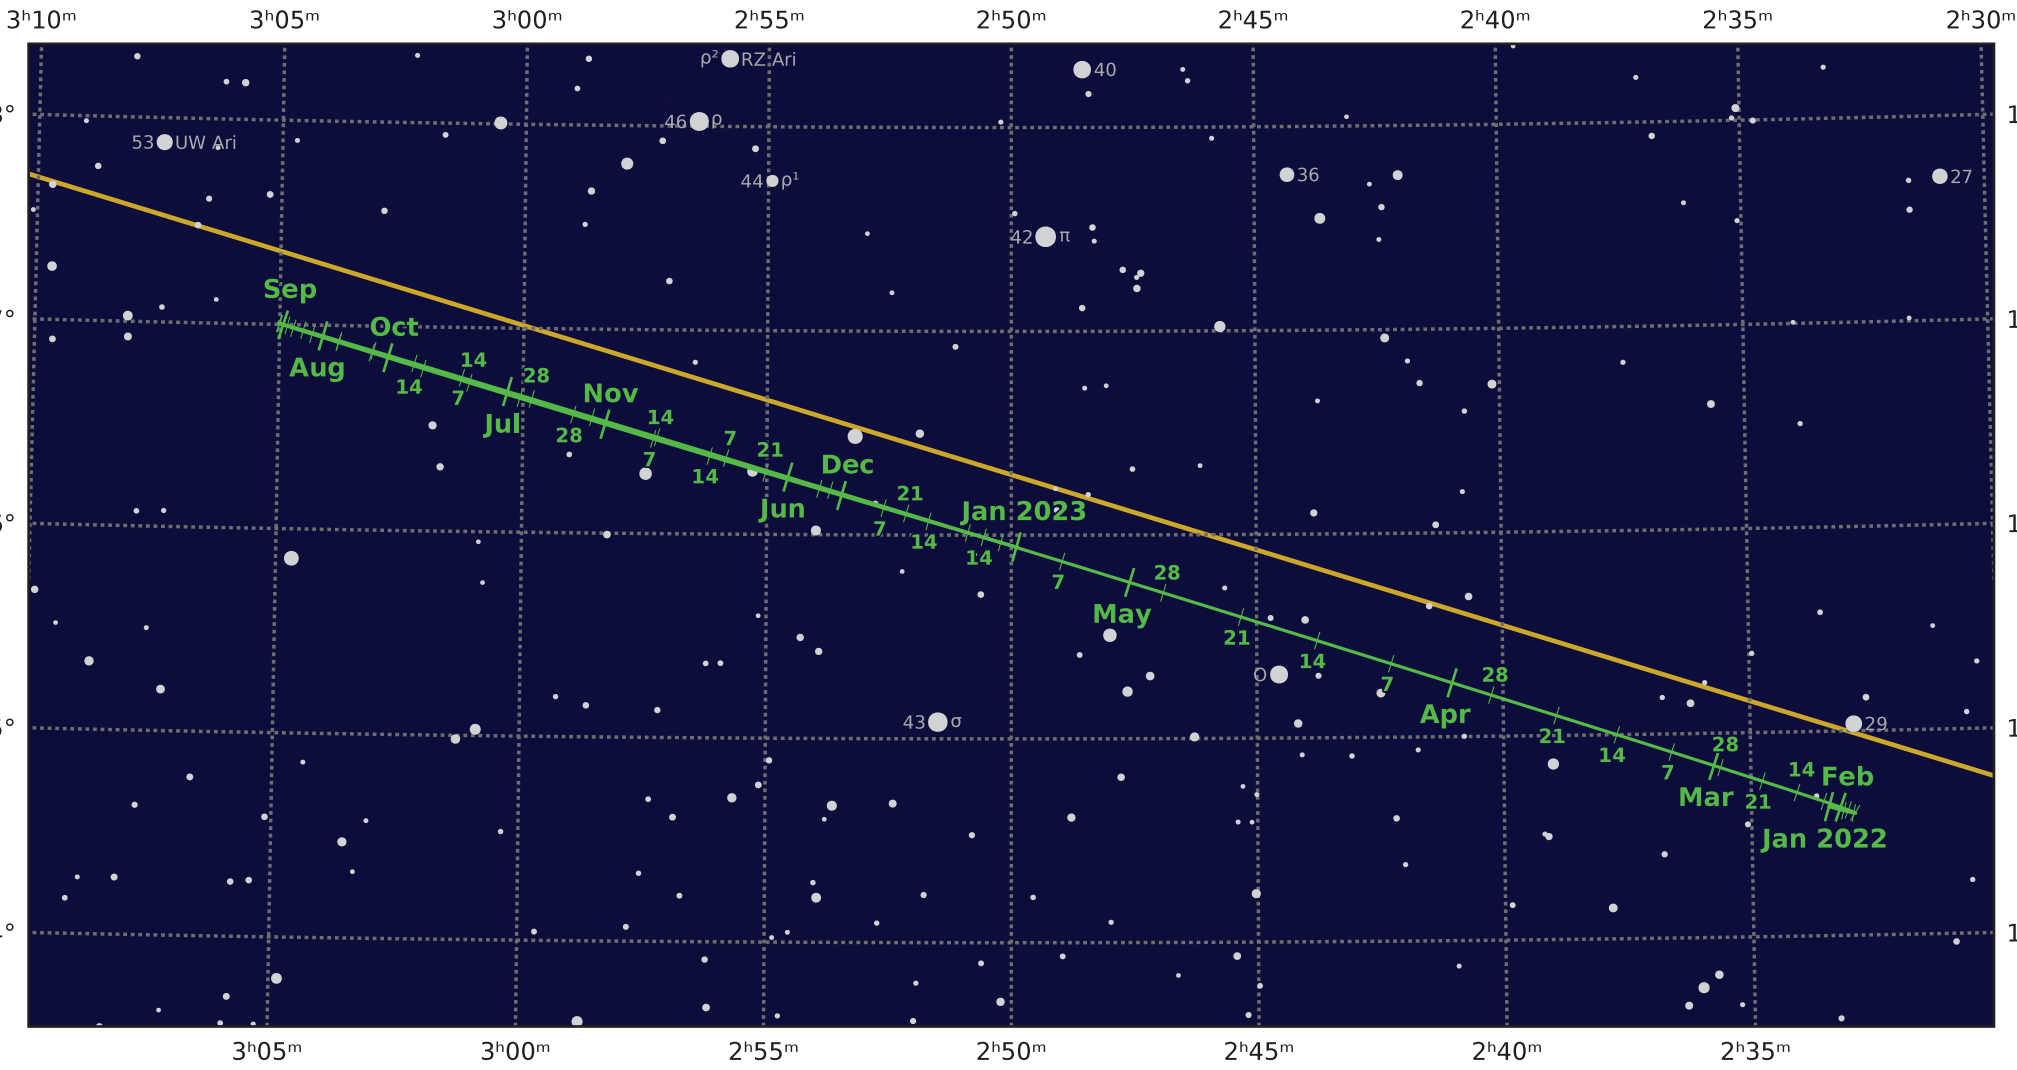

# The path of Uranus in 2022

© Dominic Ford 2011–2021. Downloaded from <https://in-the-sky.org>

Magnitude scale: ● 10.0 ● 9.5 ● 9.0 ● 8.5 ● 8.0 ● 7.5 ● 7.0 ● 6.5 ● 6.0 ● 5.5 ● 5.0

— Ecliptic Plane — Galactic Plane