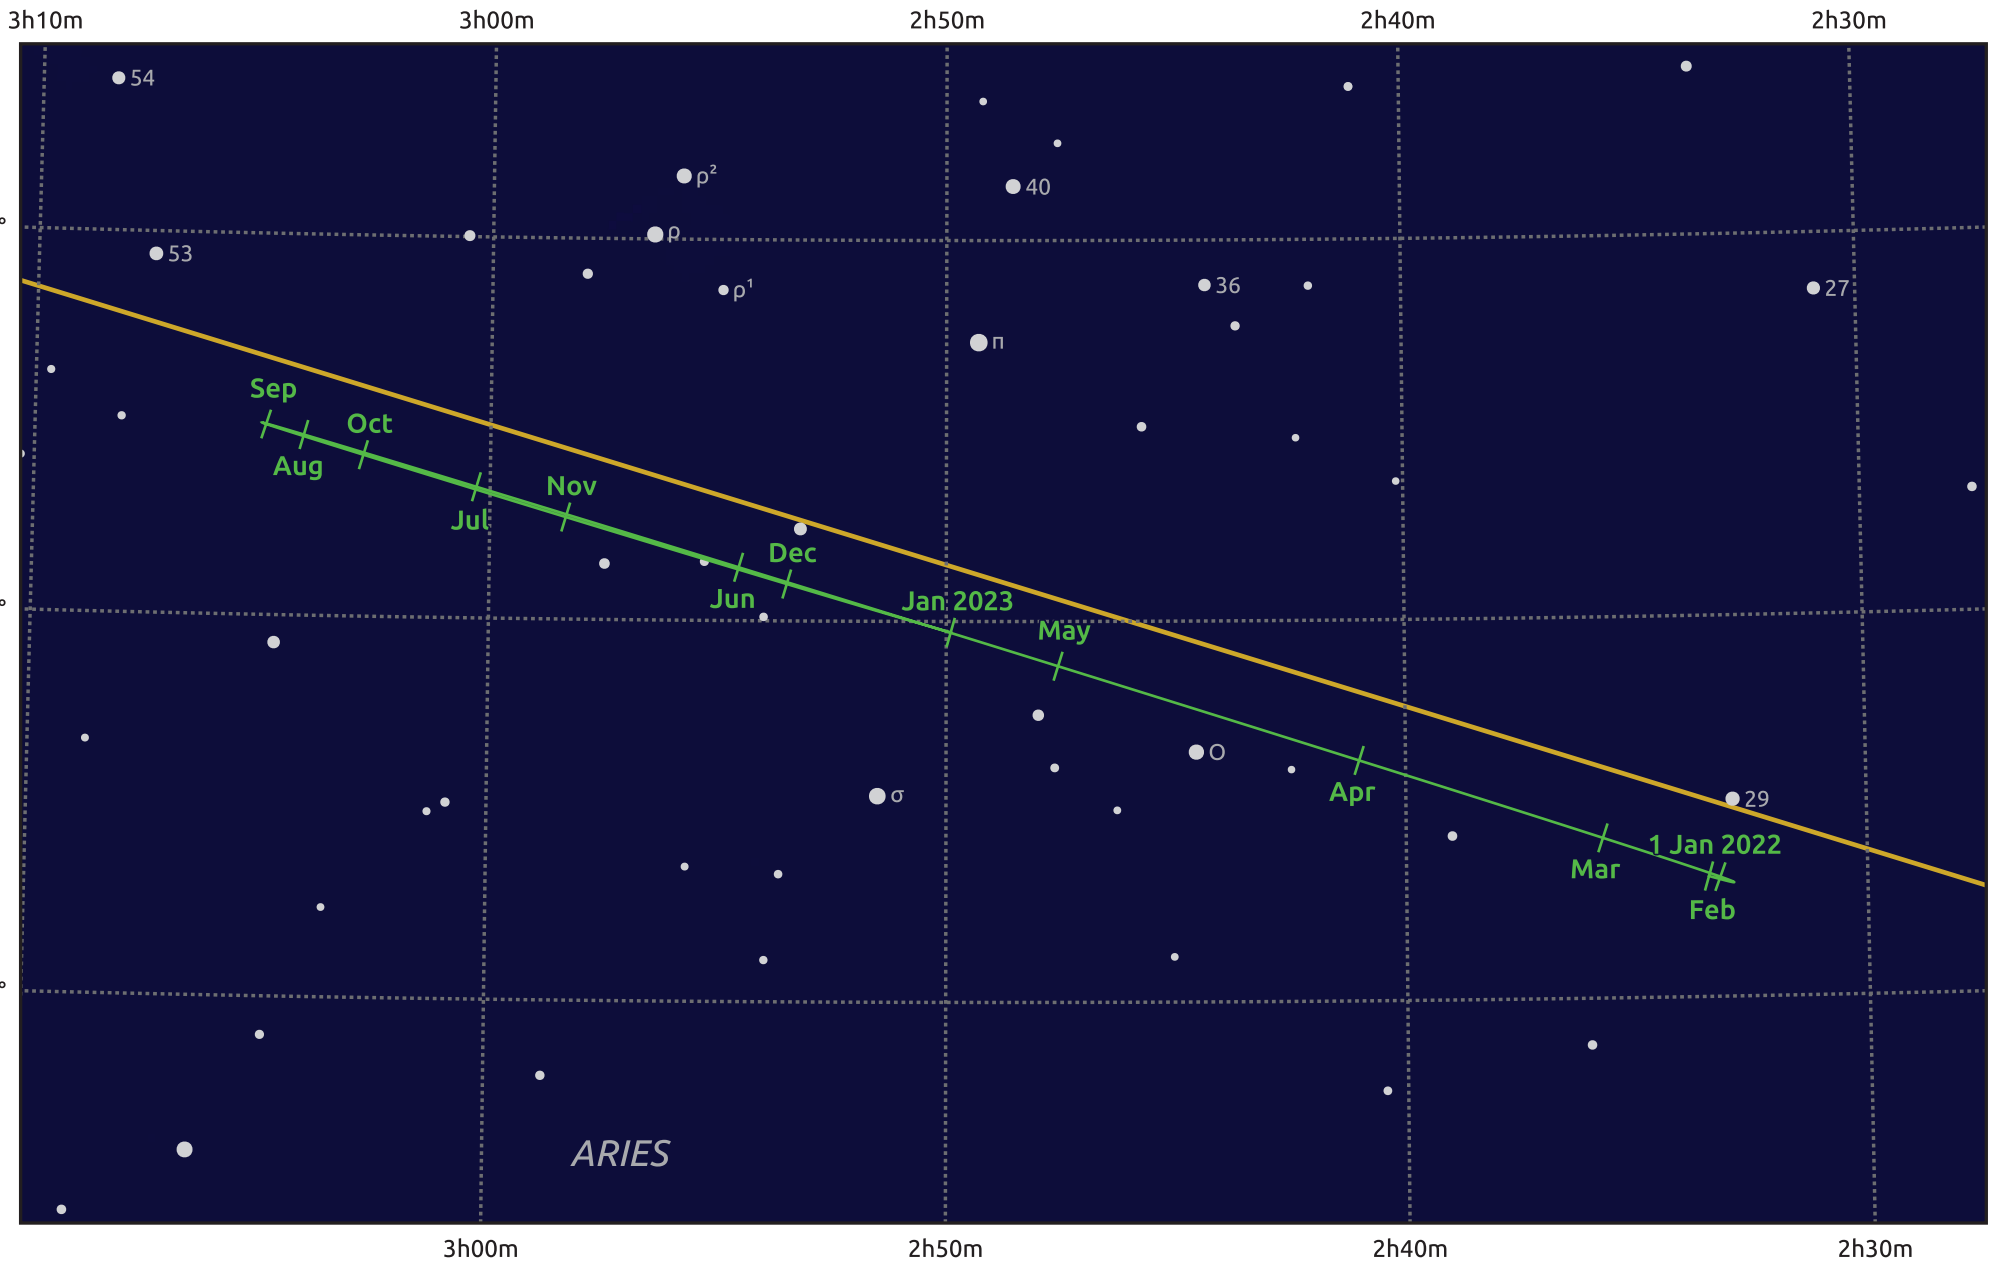

The path of Uranus in 2022

© Dominic Ford 2011–2025. Date markers placed at midnight UTC. Downloaded from <https://in-the-sky.org>

Magnitude scale: • 8.0 • 7.0 • 6.0 • 5.0

— Ecliptic Plane

- Galaxy
- Bright nebula
- Open cluster
- Globular cluster
- Planetary nebula

Date	Mag	Angular size
2022 Jan 1	5.7	3.7"
2022 Apr 1	5.9	3.4"
2022 Jul 1	5.8	3.5"
2022 Oct 1	5.7	3.7"
2023 Jan 1	5.7	3.7"