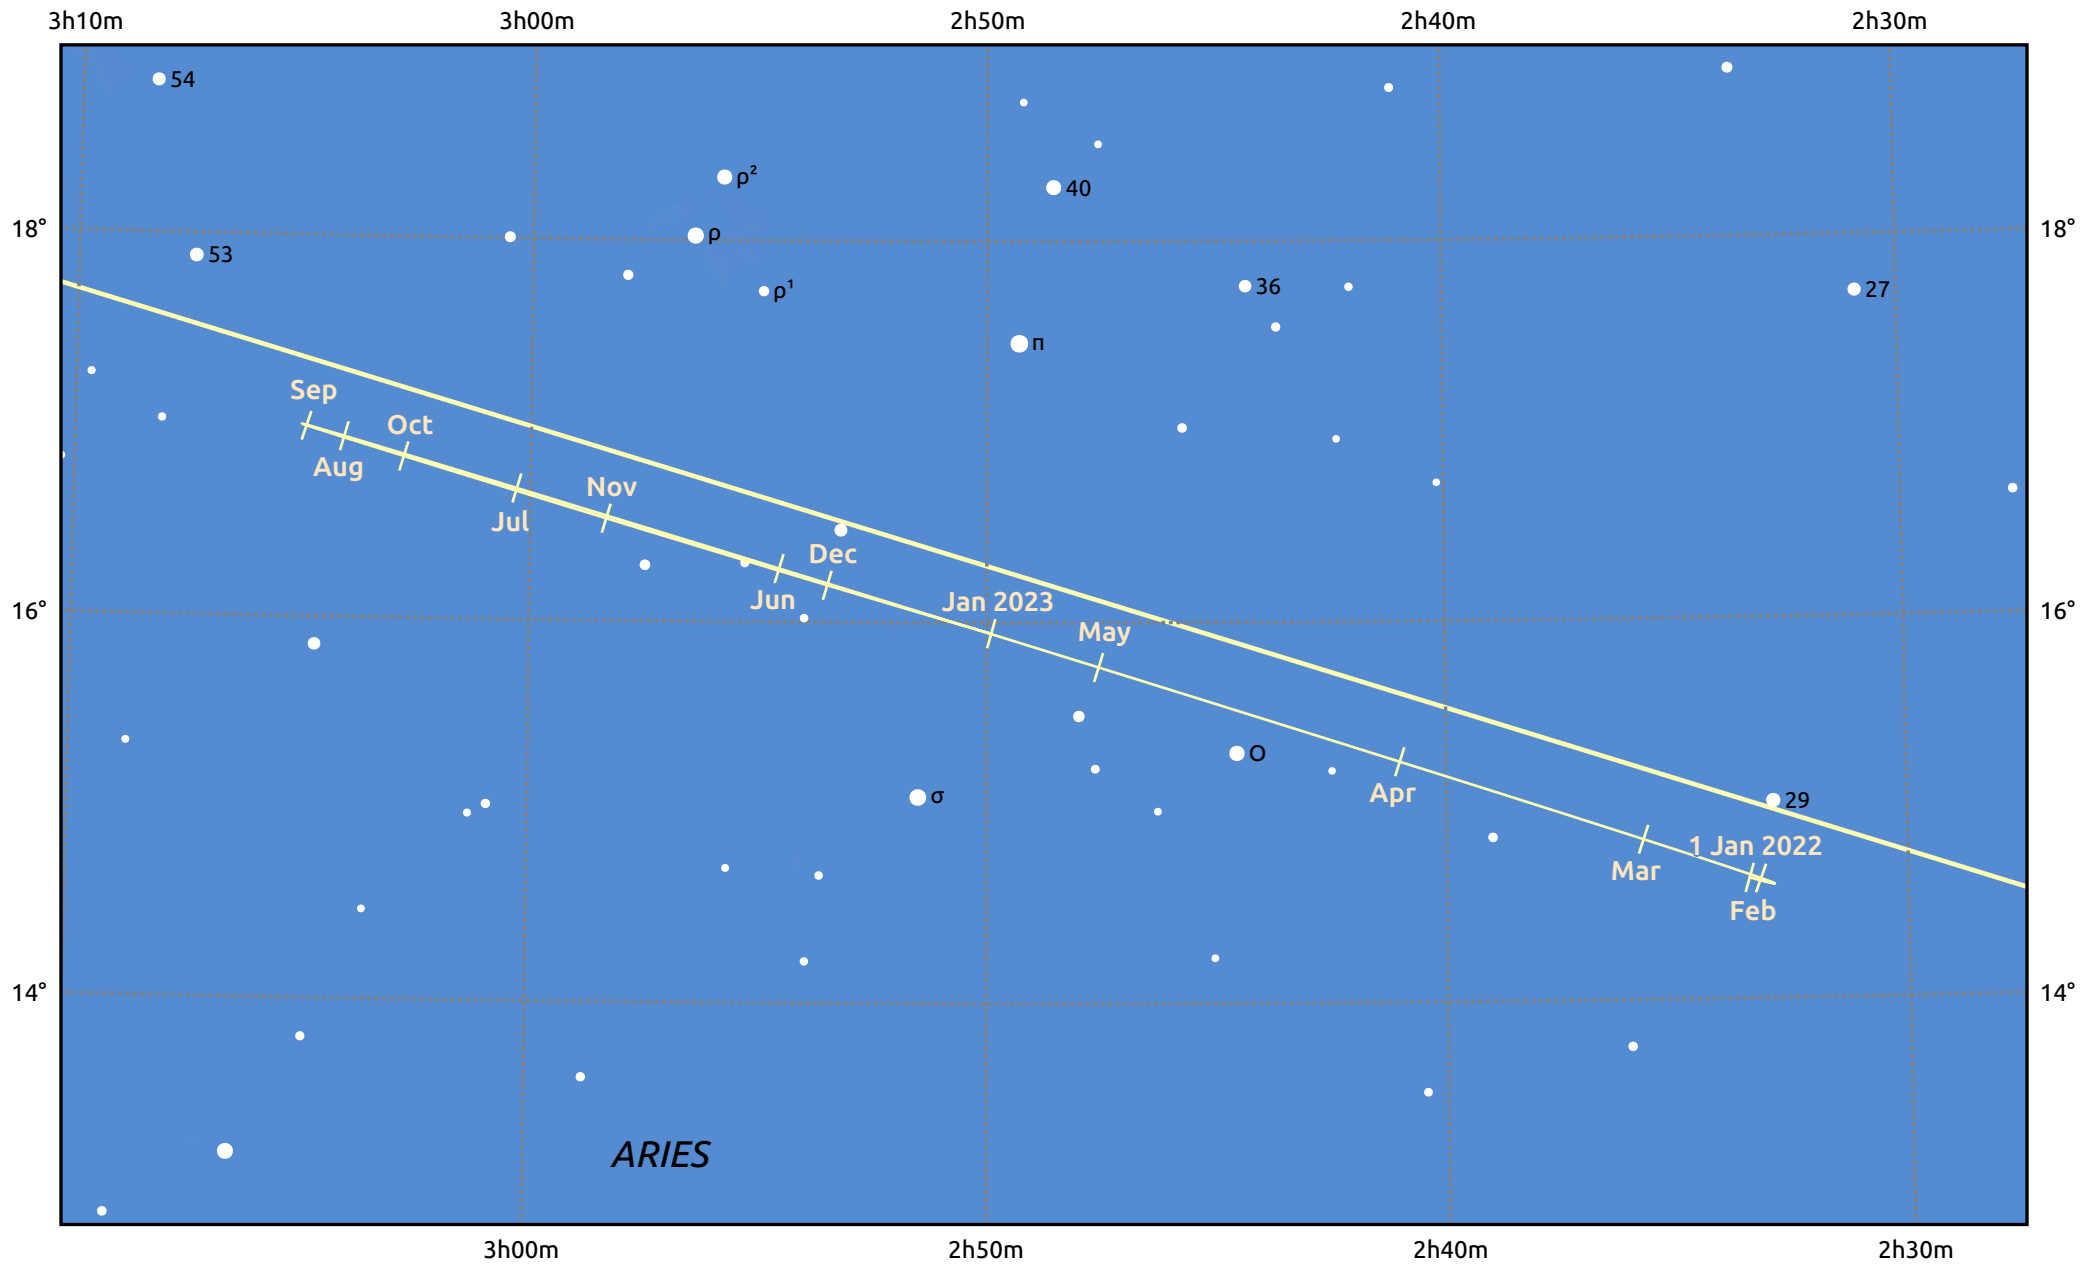

The path of Uranus in 2022

© Dominic Ford 2011–2025. Date markers placed at midnight UTC. Downloaded from <https://in-the-sky.org>

Magnitude scale: • 8.0 • 7.0 • 6.0 ● 5.0

— Ecliptic Plane

- Galaxy
- Bright nebula
- Open cluster
- Globular cluster
- Planetary nebula

Date	Mag	Angular size
2022 Jan 1	5.7	3.7"
2022 Apr 1	5.9	3.4"
2022 Jul 1	5.8	3.5"
2022 Oct 1	5.7	3.7"
2023 Jan 1	5.7	3.7"