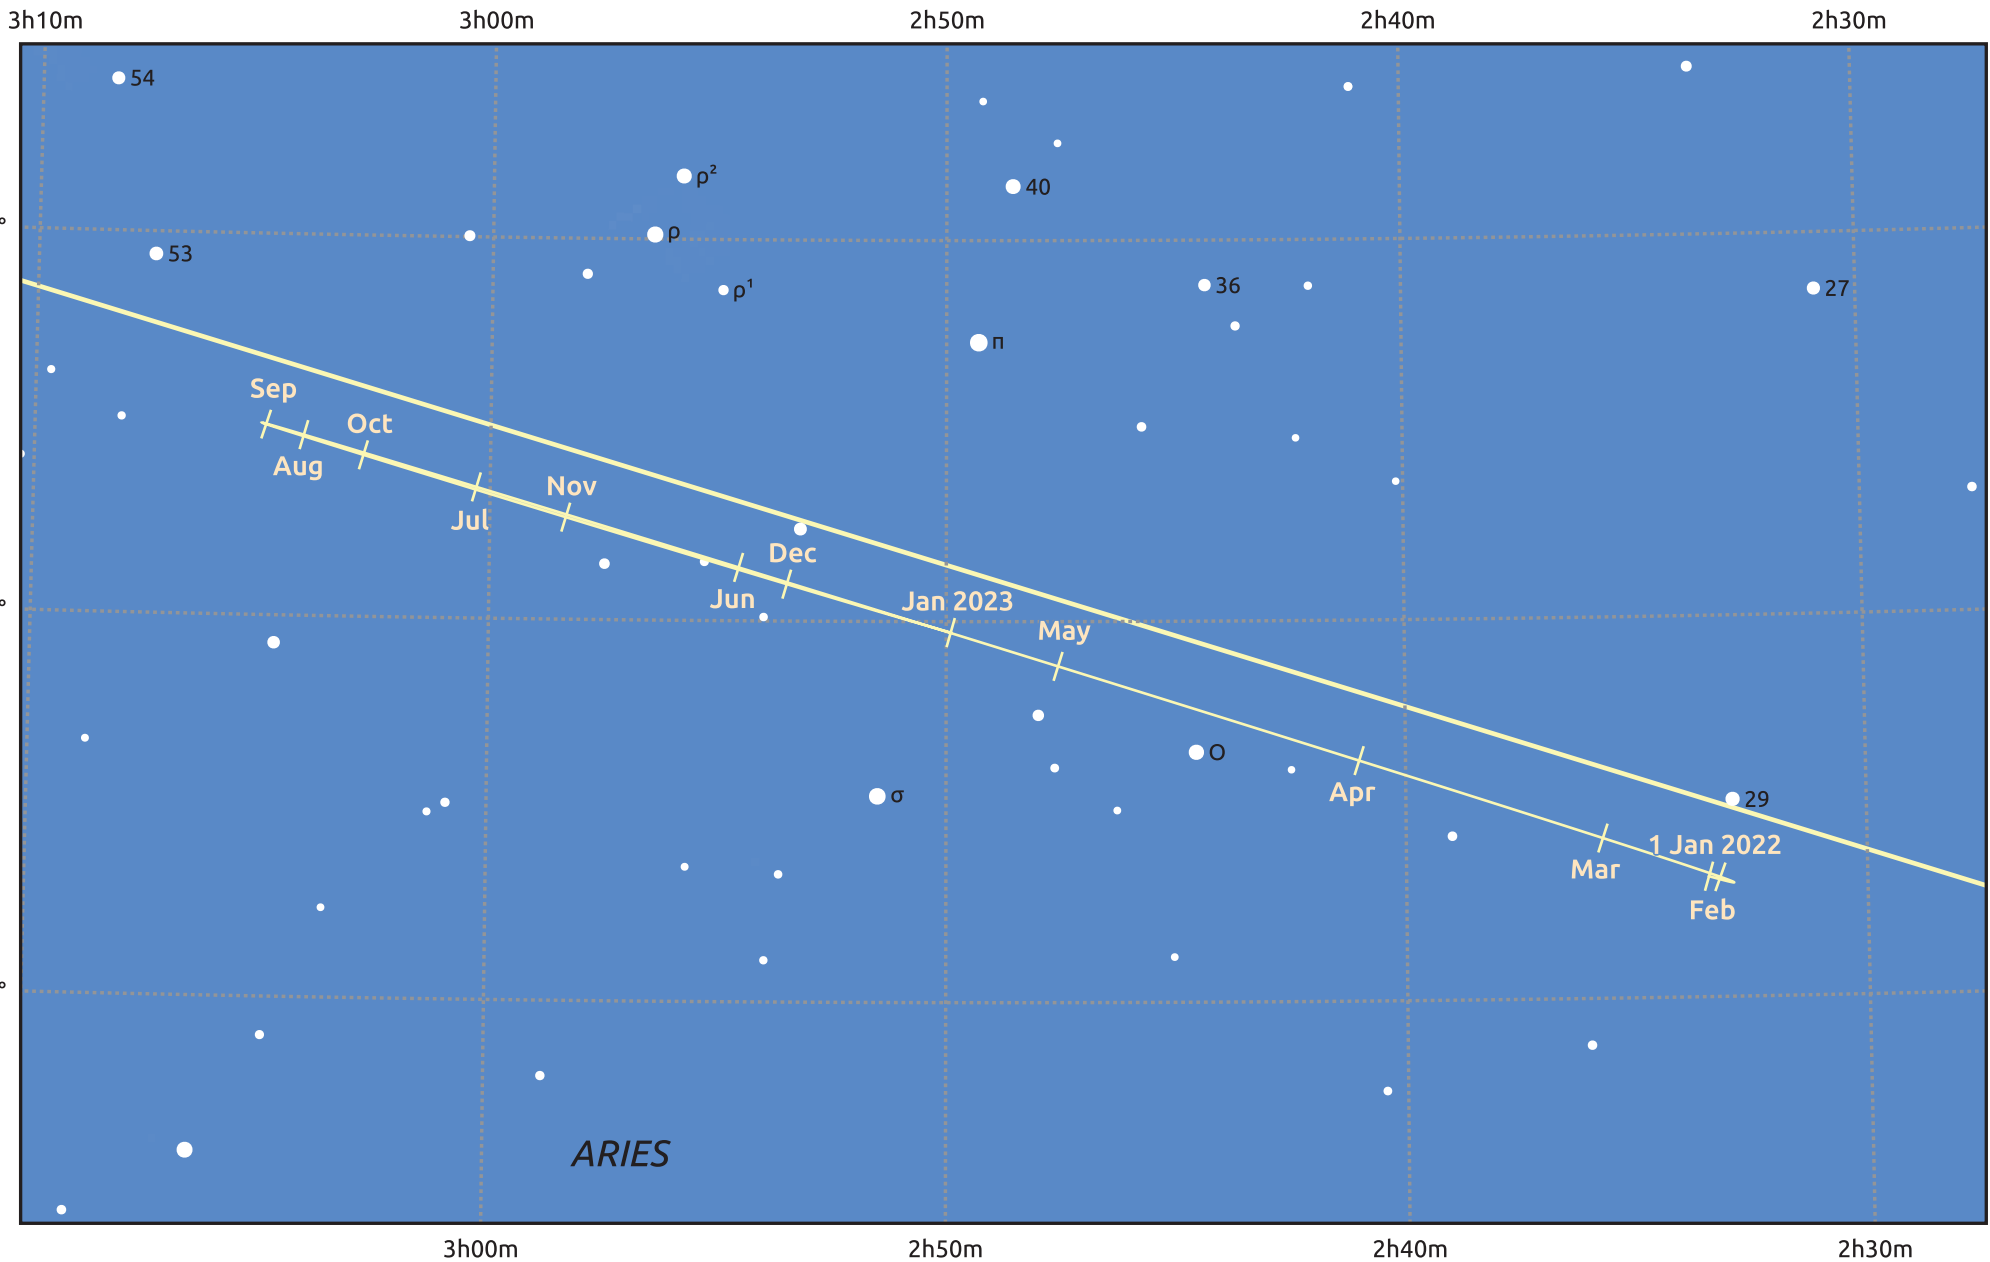

The path of Uranus in 2022

© Dominic Ford 2011–2025. Date markers placed at midnight UTC. Downloaded from <https://in-the-sky.org>

Magnitude scale: • 8.0 • 7.0 • 6.0 • 5.0

— Ecliptic Plane

Galaxy Bright nebula Open cluster Globular cluster Planetary nebula

Date	Mag	Angular size
2022 Jan 1	5.7	3.7"
2022 Apr 1	5.9	3.4"
2022 Jul 1	5.8	3.5"
2022 Oct 1	5.7	3.7"
2023 Jan 1	5.7	3.7"