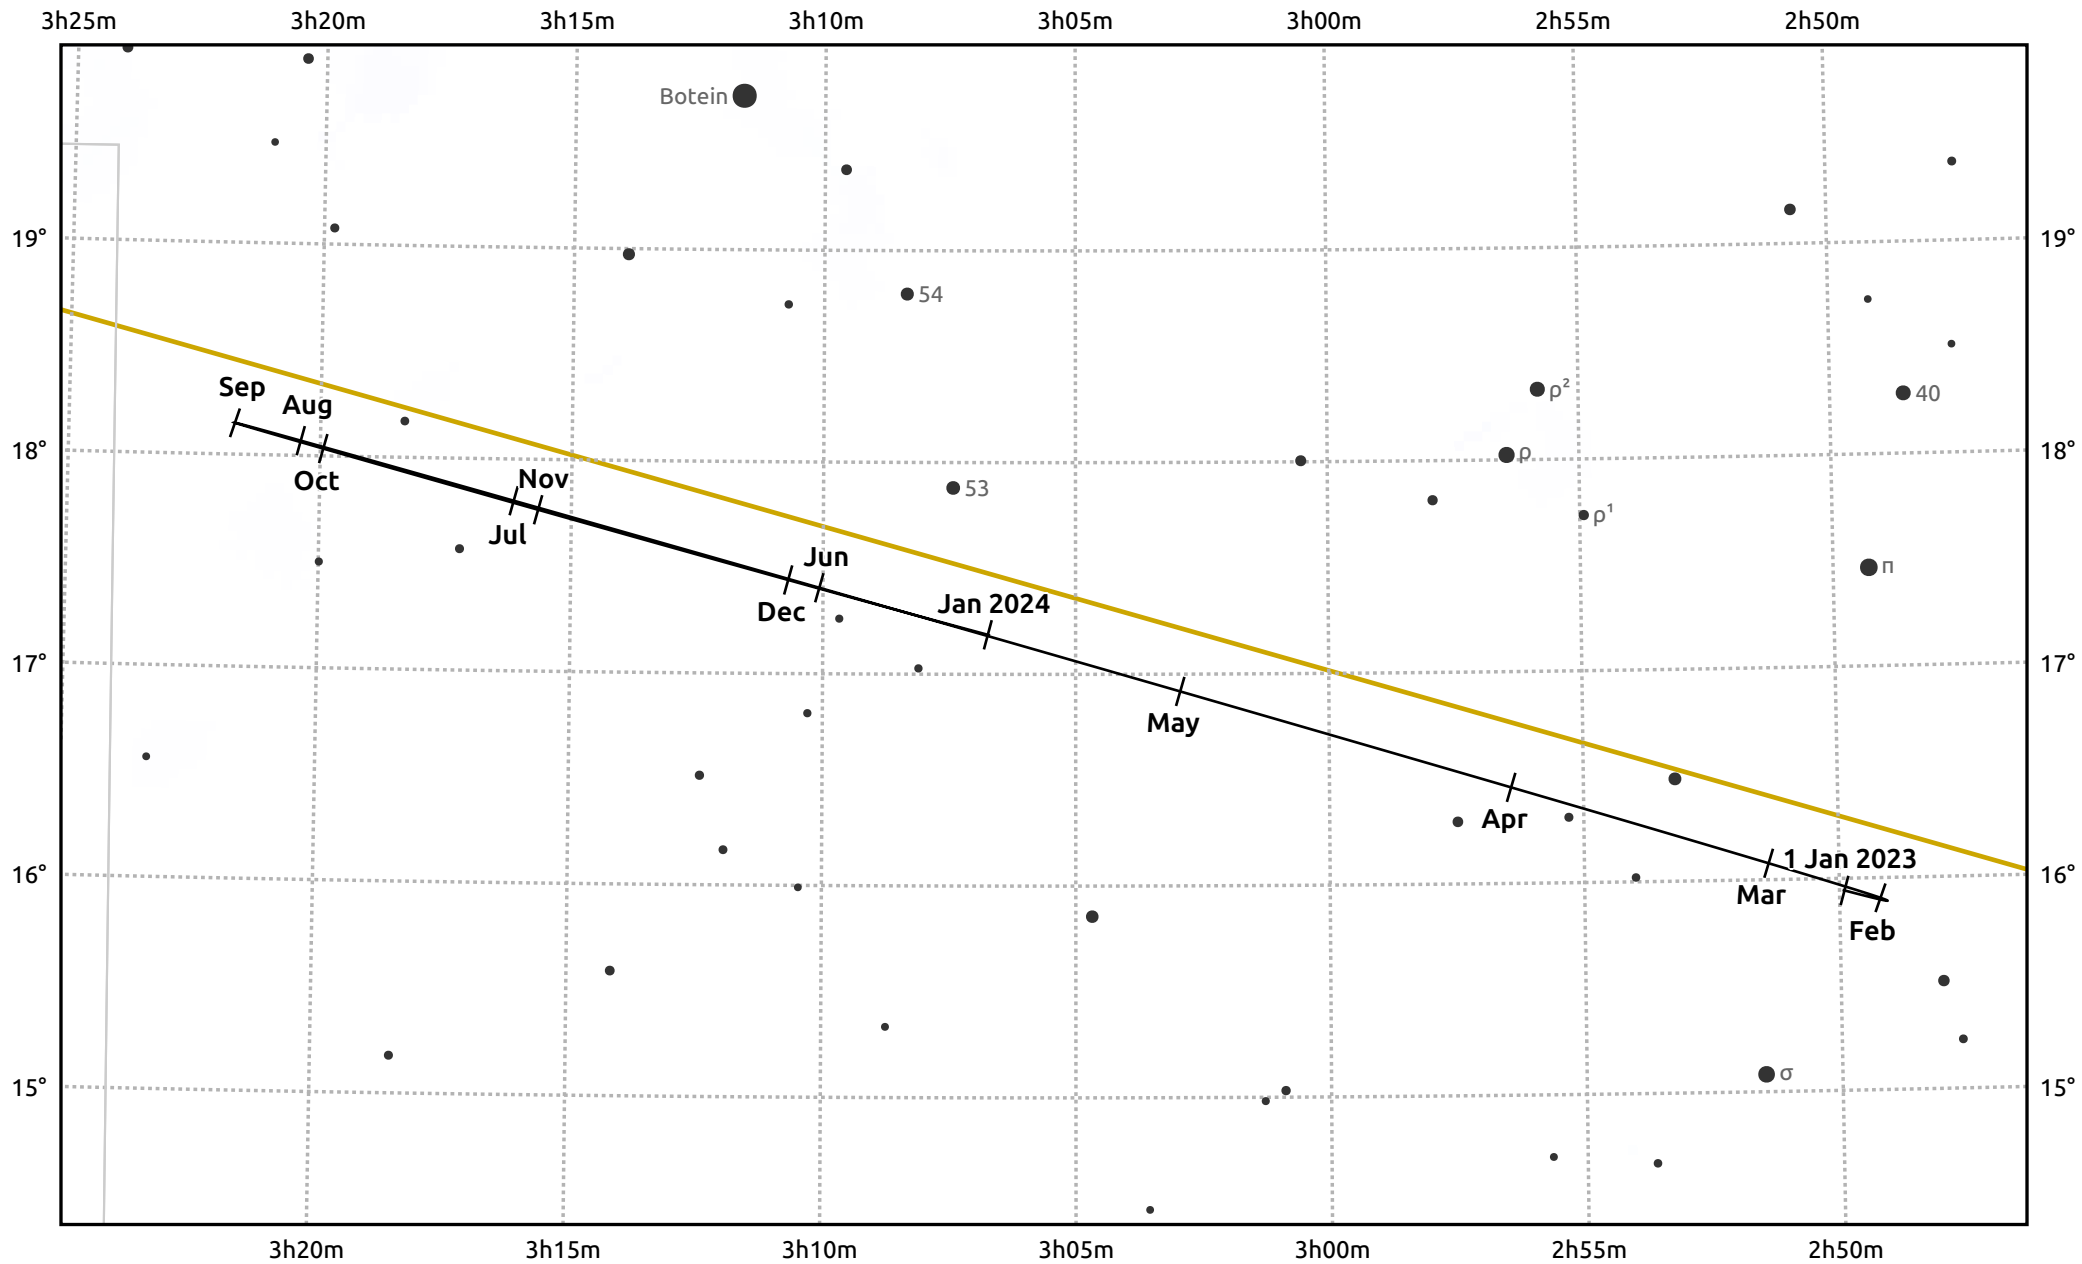

The path of Uranus in 2023

© Dominic Ford 2011–2025. Date markers placed at midnight UTC. Downloaded from <https://in-the-sky.org>

Magnitude scale: • 8.0 • 7.0 • 6.0 • 5.0 • 4.0

— Ecliptic Plane

● Galaxy
 ■ Bright nebula
 ● Open cluster
 ⊕ Globular cluster
 ⊕ Planetary nebula

Date	Mag	Angular size
2023 Jan 1	5.7	3.7"
2023 Apr 1	5.8	3.4"
2023 Jul 1	5.8	3.5"
2023 Oct 1	5.7	3.7"
2024 Jan 1	5.7	3.7"