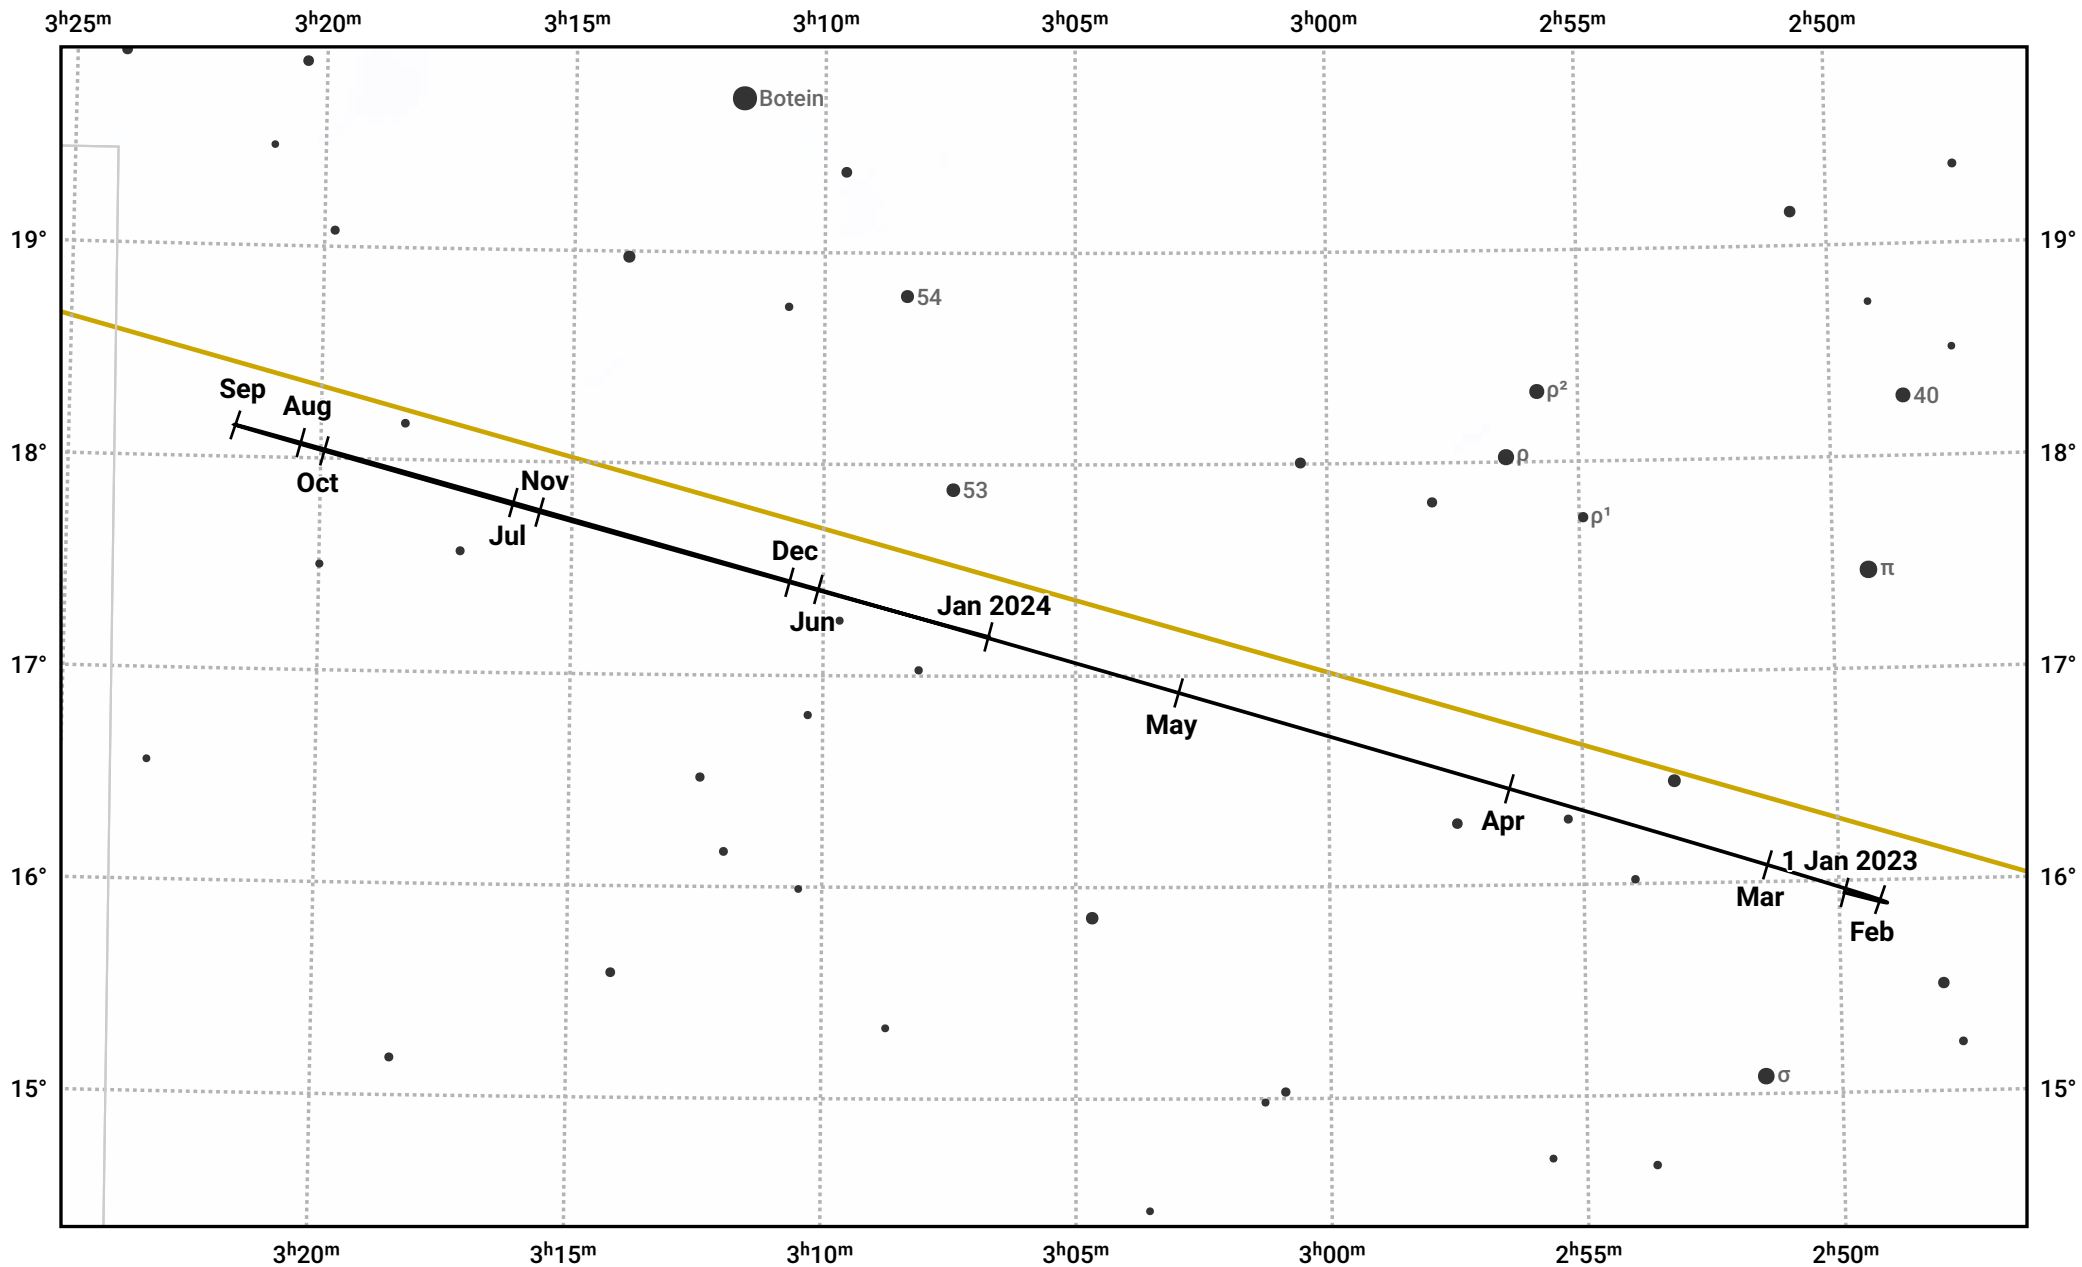

# The path of Uranus in 2023

© Dominic Ford 2011–2023. Date markers placed at midnight UTC. Downloaded from <https://in-the-sky.org>

Magnitude scale: • 8.0 • 7.0 • 6.0 • 5.0 ● 4.0

— Ecliptic Plane

- Galaxy
- Bright nebula
- Open cluster
- ⊕ Globular cluster

Date	Mag	Angular size
2023 Jan 1	5.7	3.7"
2023 Apr 1	5.8	3.4"
2023 Jul 1	5.8	3.5"
2023 Oct 1	5.7	3.7"
2024 Jan 1	5.7	3.7"