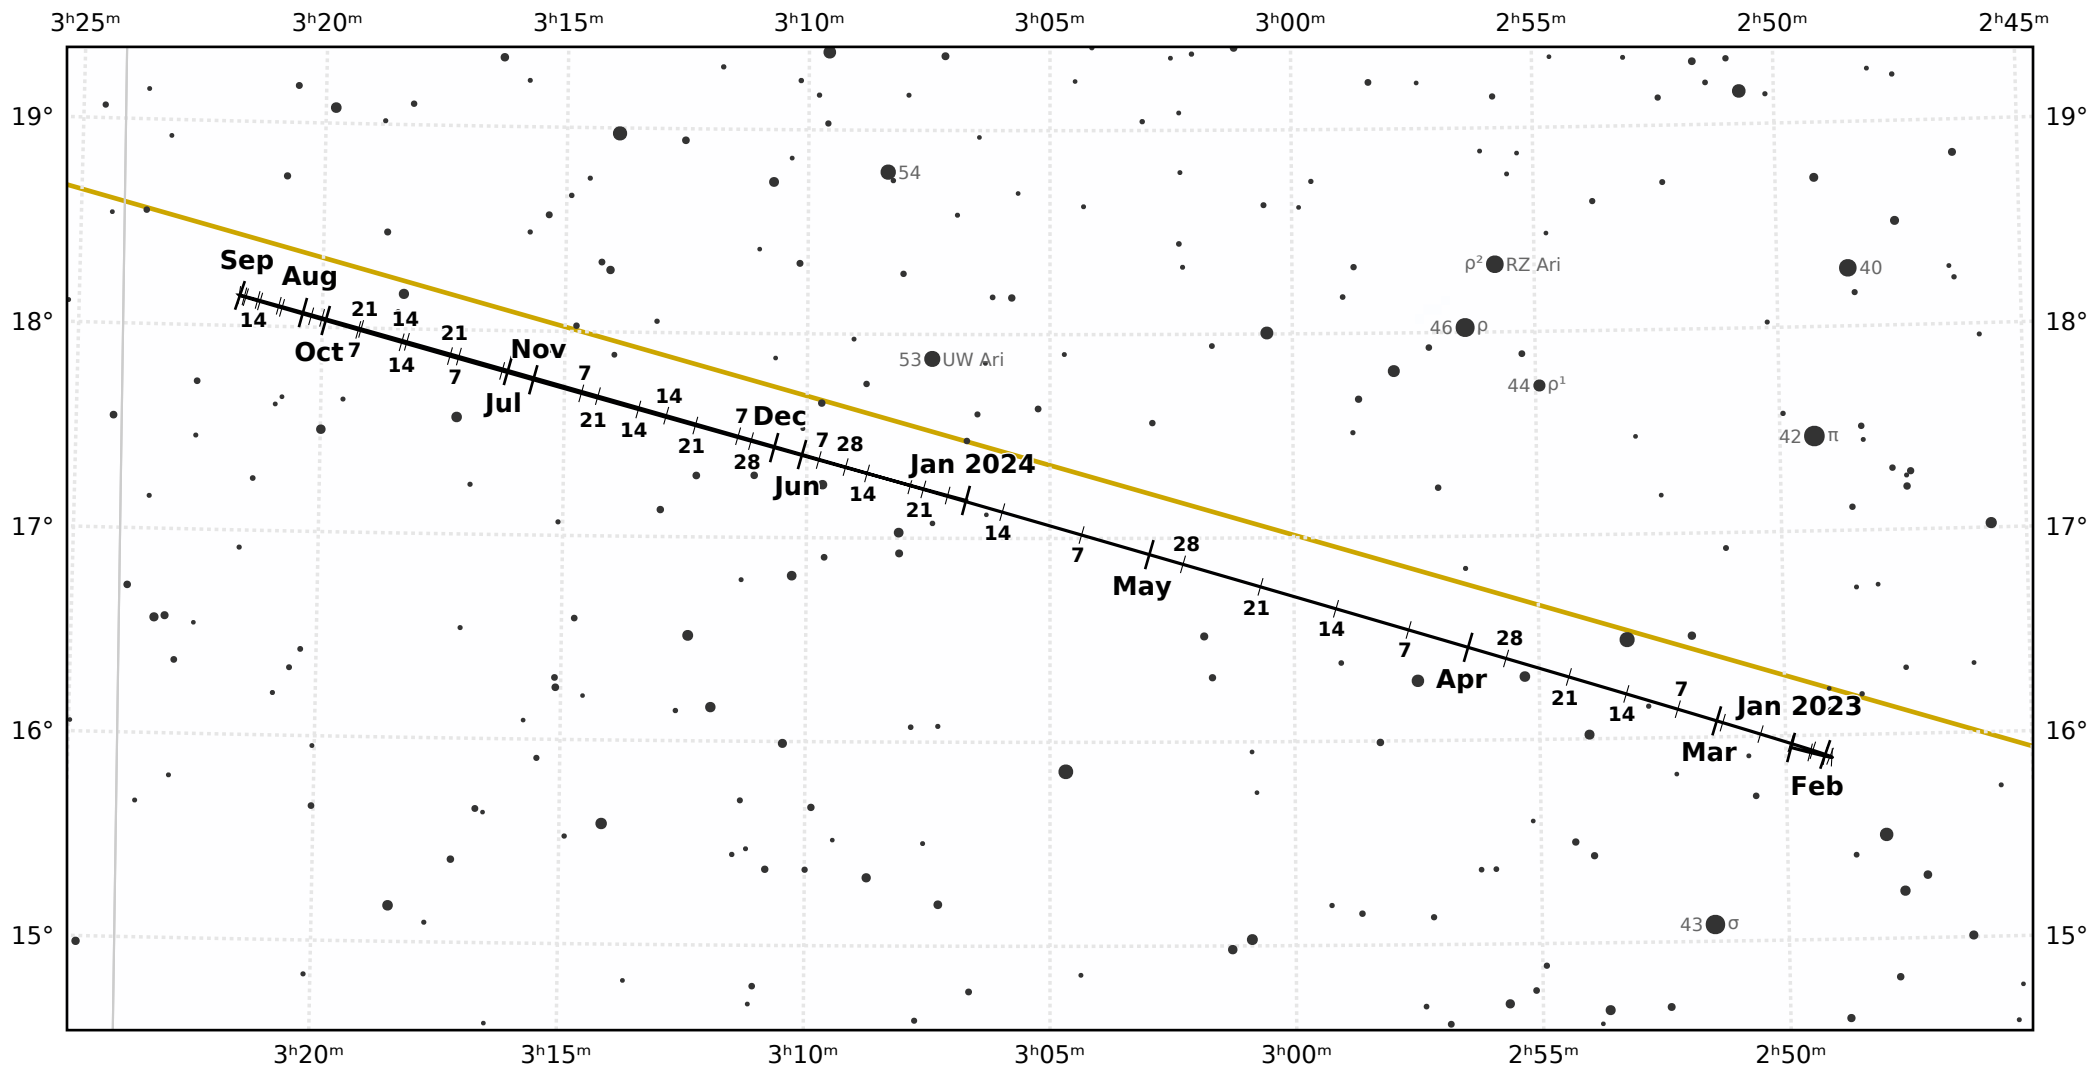

The path of Uranus in 2023

© Dominic Ford 2011-2021. Downloaded from <https://in-the-sky.org>

Magnitude scale: • 10.0 • 9.5 • 9.0 • 8.5 • 8.0 • 7.5 • 7.0 • 6.5 • 6.0 • 5.5 • 5.0

— The Equator — Ecliptic Plane — Galactic Plane