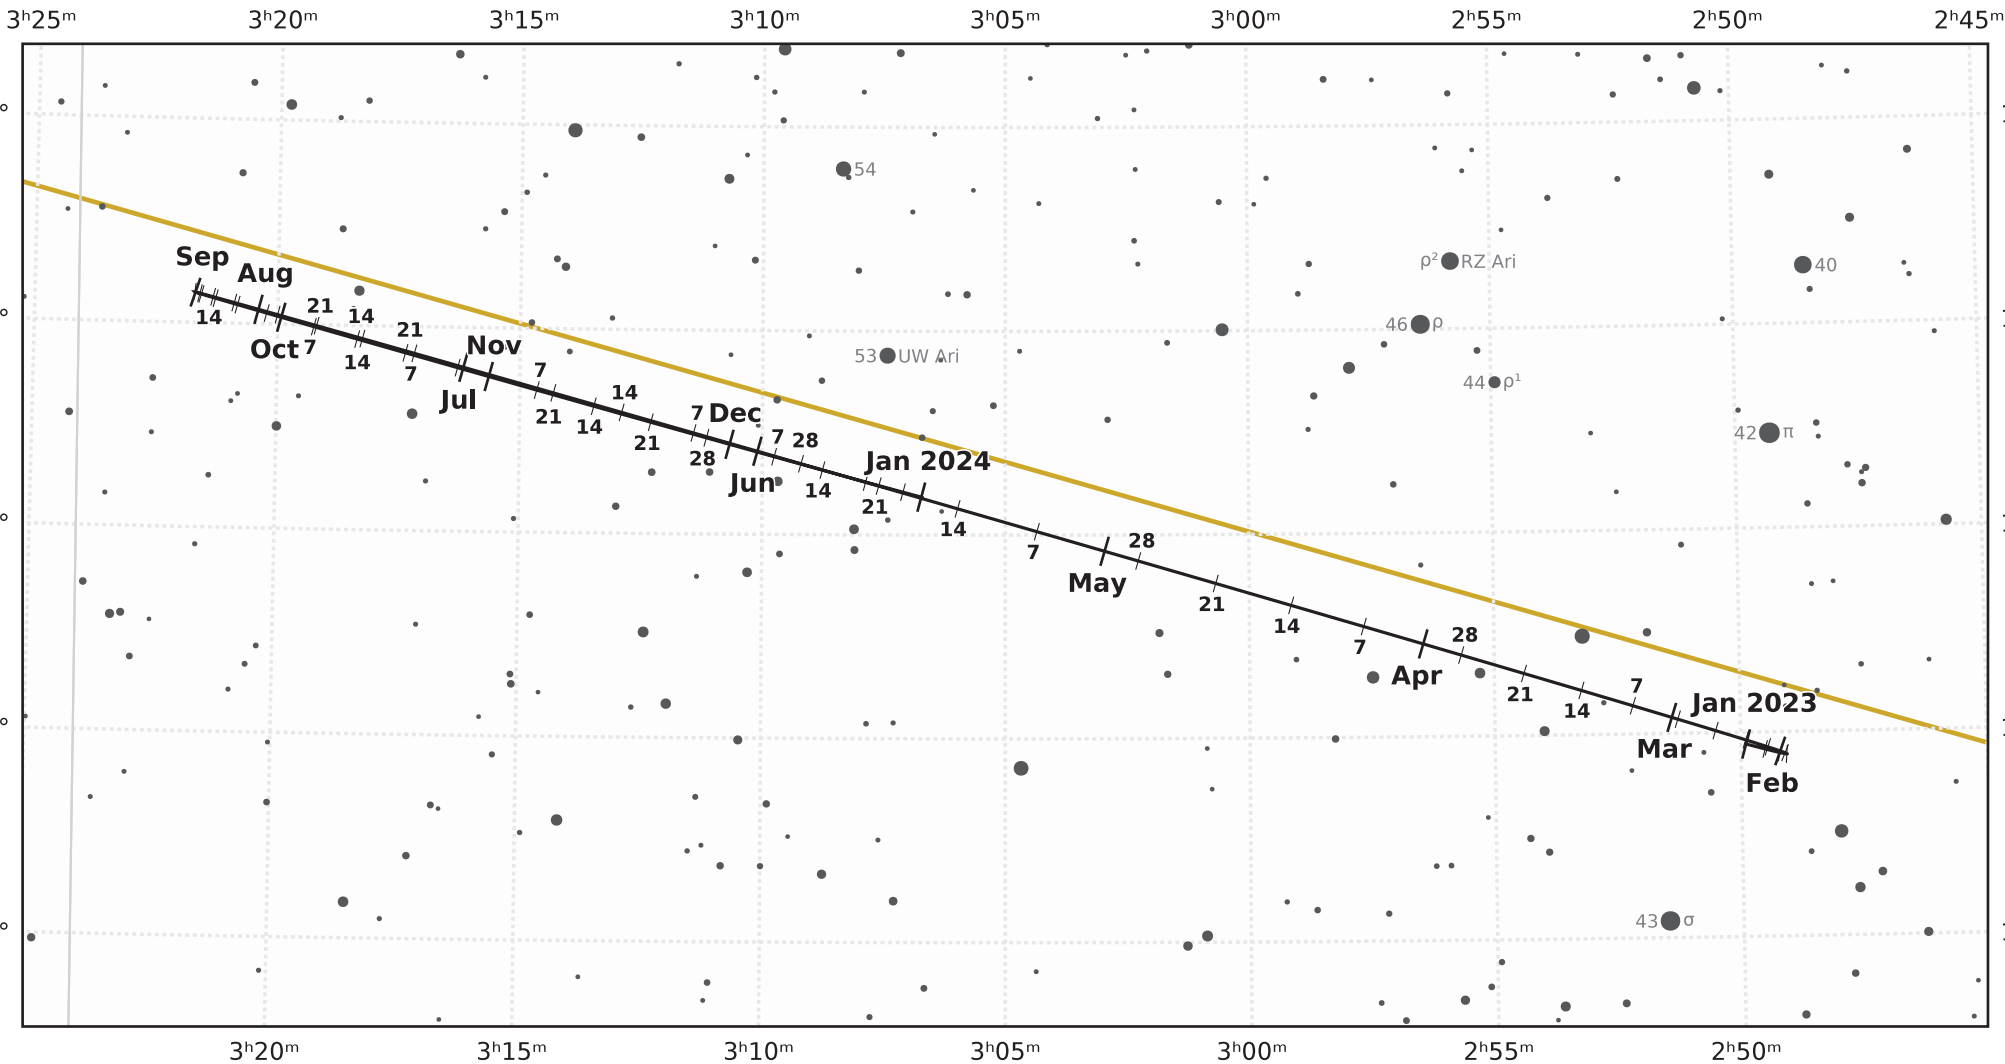

The path of Uranus in 2023

© Dominic Ford 2011–2021. Downloaded from <https://in-the-sky.org>

Magnitude scale: • 10.0 • 9.5 • 9.0 • 8.5 • 8.0 • 7.5 • 7.0 • 6.5 • 6.0 • 5.5 • 5.0

— The Equator

— Ecliptic Plane

— Galactic Plane