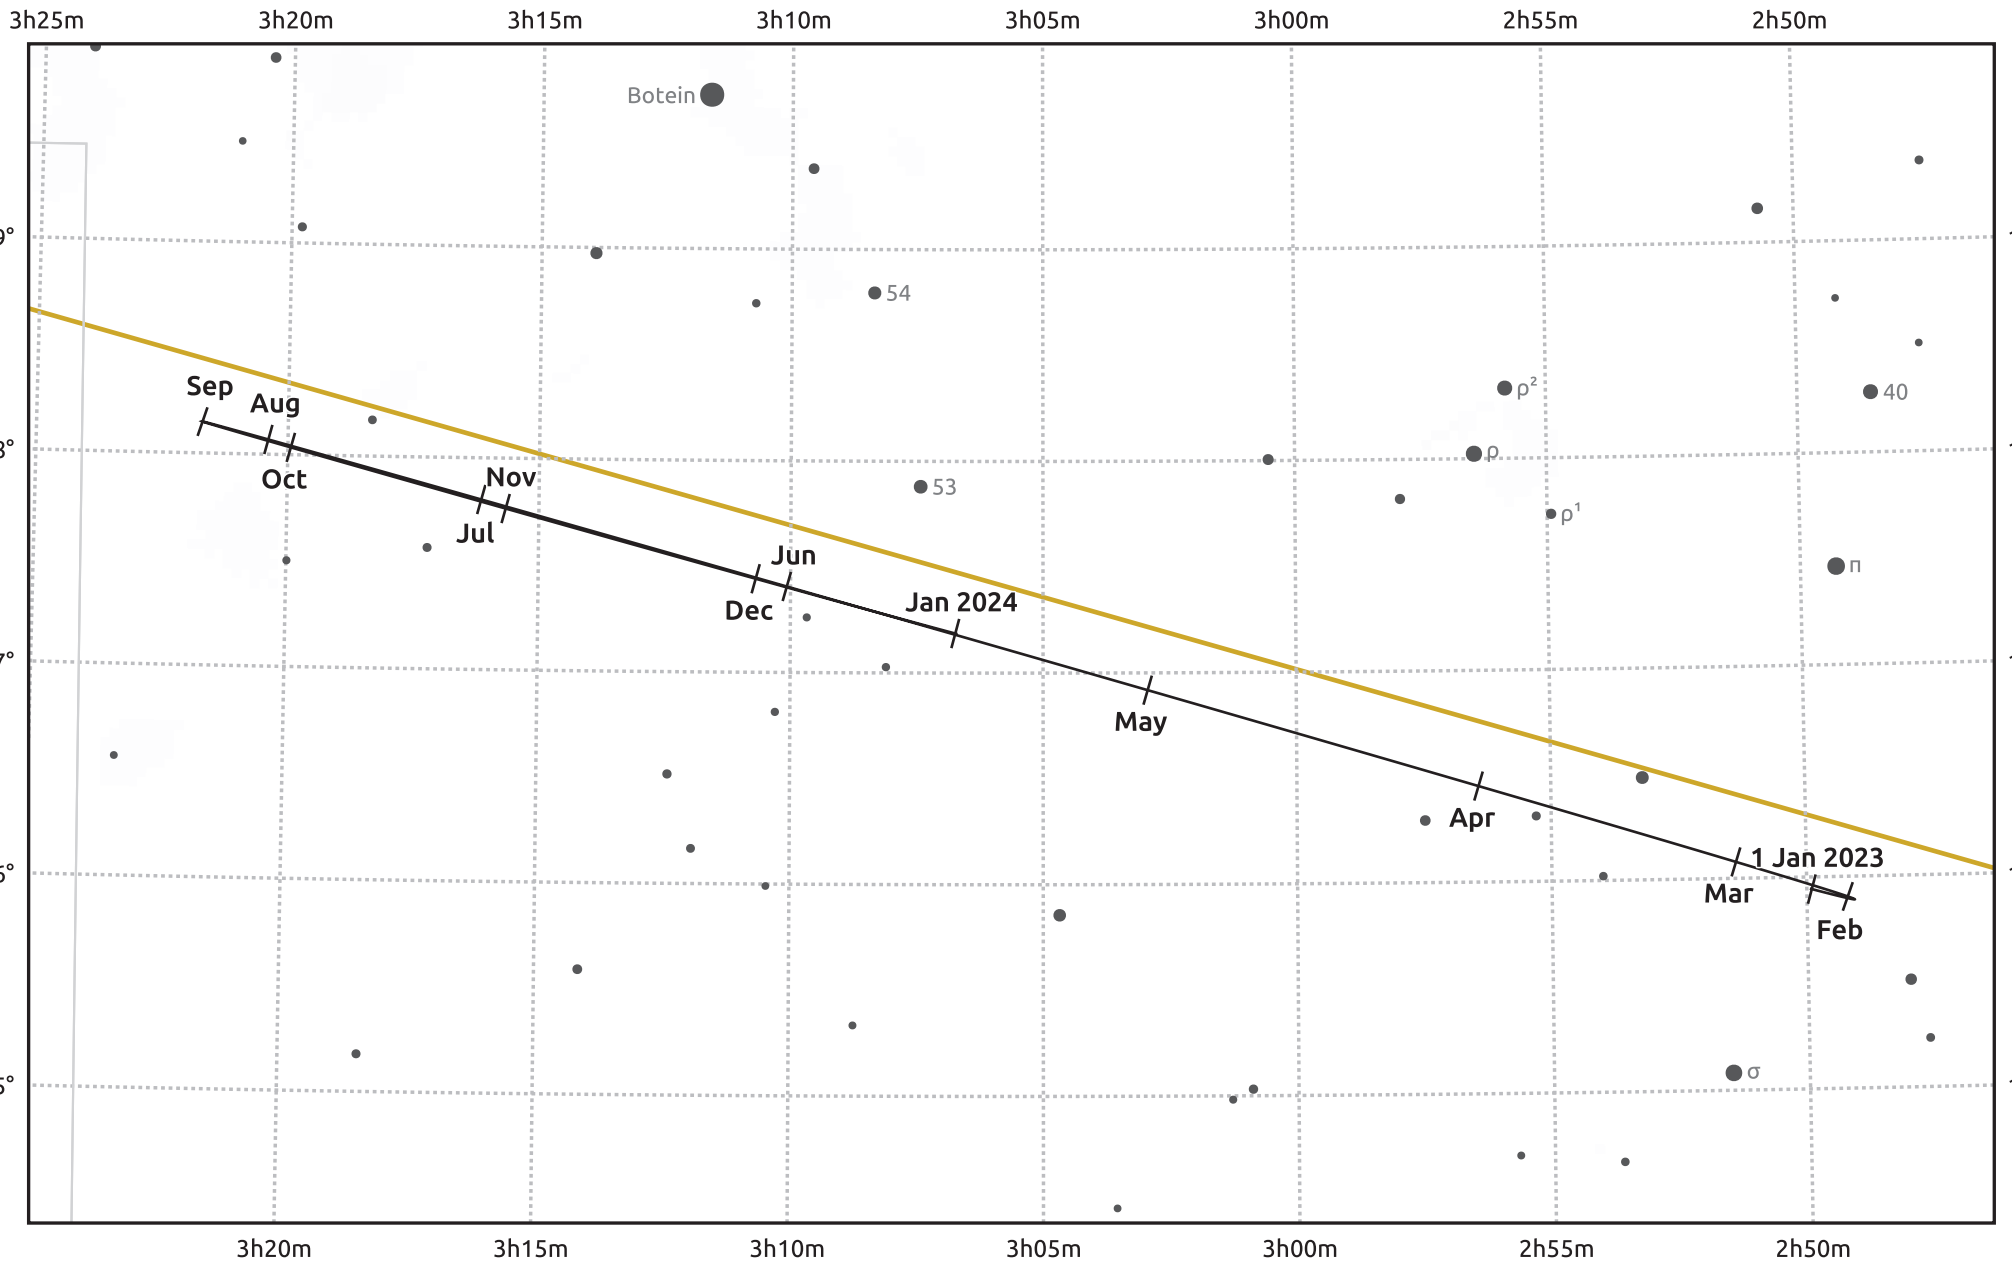

The path of Uranus in 2023

© Dominic Ford 2011–2025. Date markers placed at midnight UTC. Downloaded from <https://in-the-sky.org>

Magnitude scale: • 8.0 • 7.0 ● 6.0 ● 5.0 ● 4.0

— Ecliptic Plane

- Galaxy
- Bright nebula
- Open cluster
- Globular cluster
- Planetary nebula

Date	Mag	Angular size
2023 Jan 1	5.7	3.7"
2023 Apr 1	5.8	3.4"
2023 Jul 1	5.8	3.5"
2023 Oct 1	5.7	3.7"
2024 Jan 1	5.7	3.7"