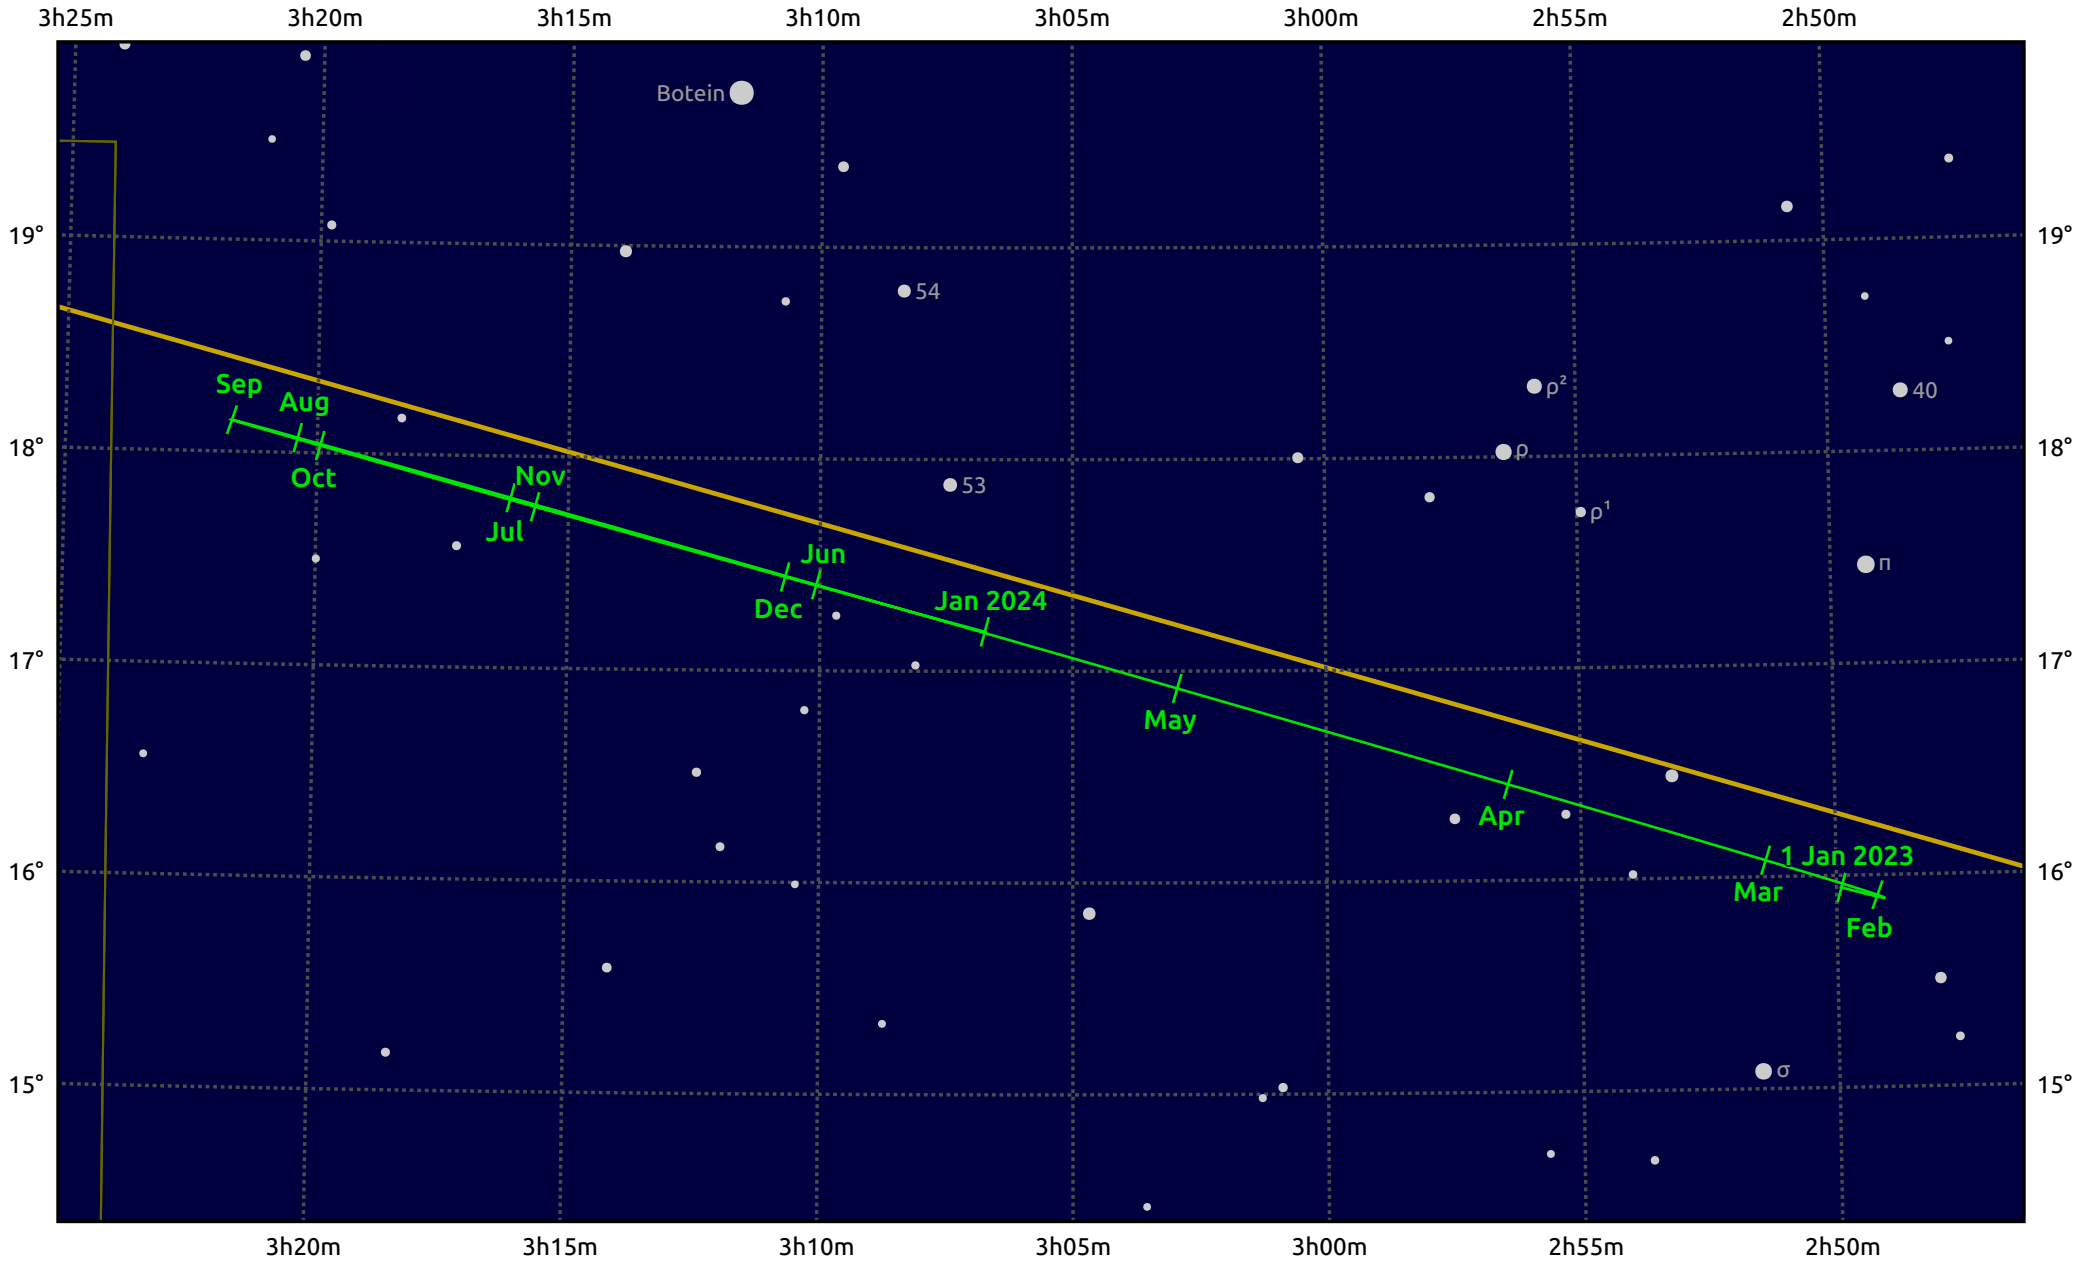

The path of Uranus in 2023

© Dominic Ford 2011–2025. Date markers placed at midnight UTC. Downloaded from <https://in-the-sky.org>

Magnitude scale: • 8.0 • 7.0 • 6.0 • 5.0 ● 4.0

— Ecliptic Plane

- Galaxy
- Bright nebula
- Open cluster
- Globular cluster
- Planetary nebula

Date	Mag	Angular size
2023 Jan 1	5.7	3.7"
2023 Apr 1	5.8	3.4"
2023 Jul 1	5.8	3.5"
2023 Oct 1	5.7	3.7"
2024 Jan 1	5.7	3.7"