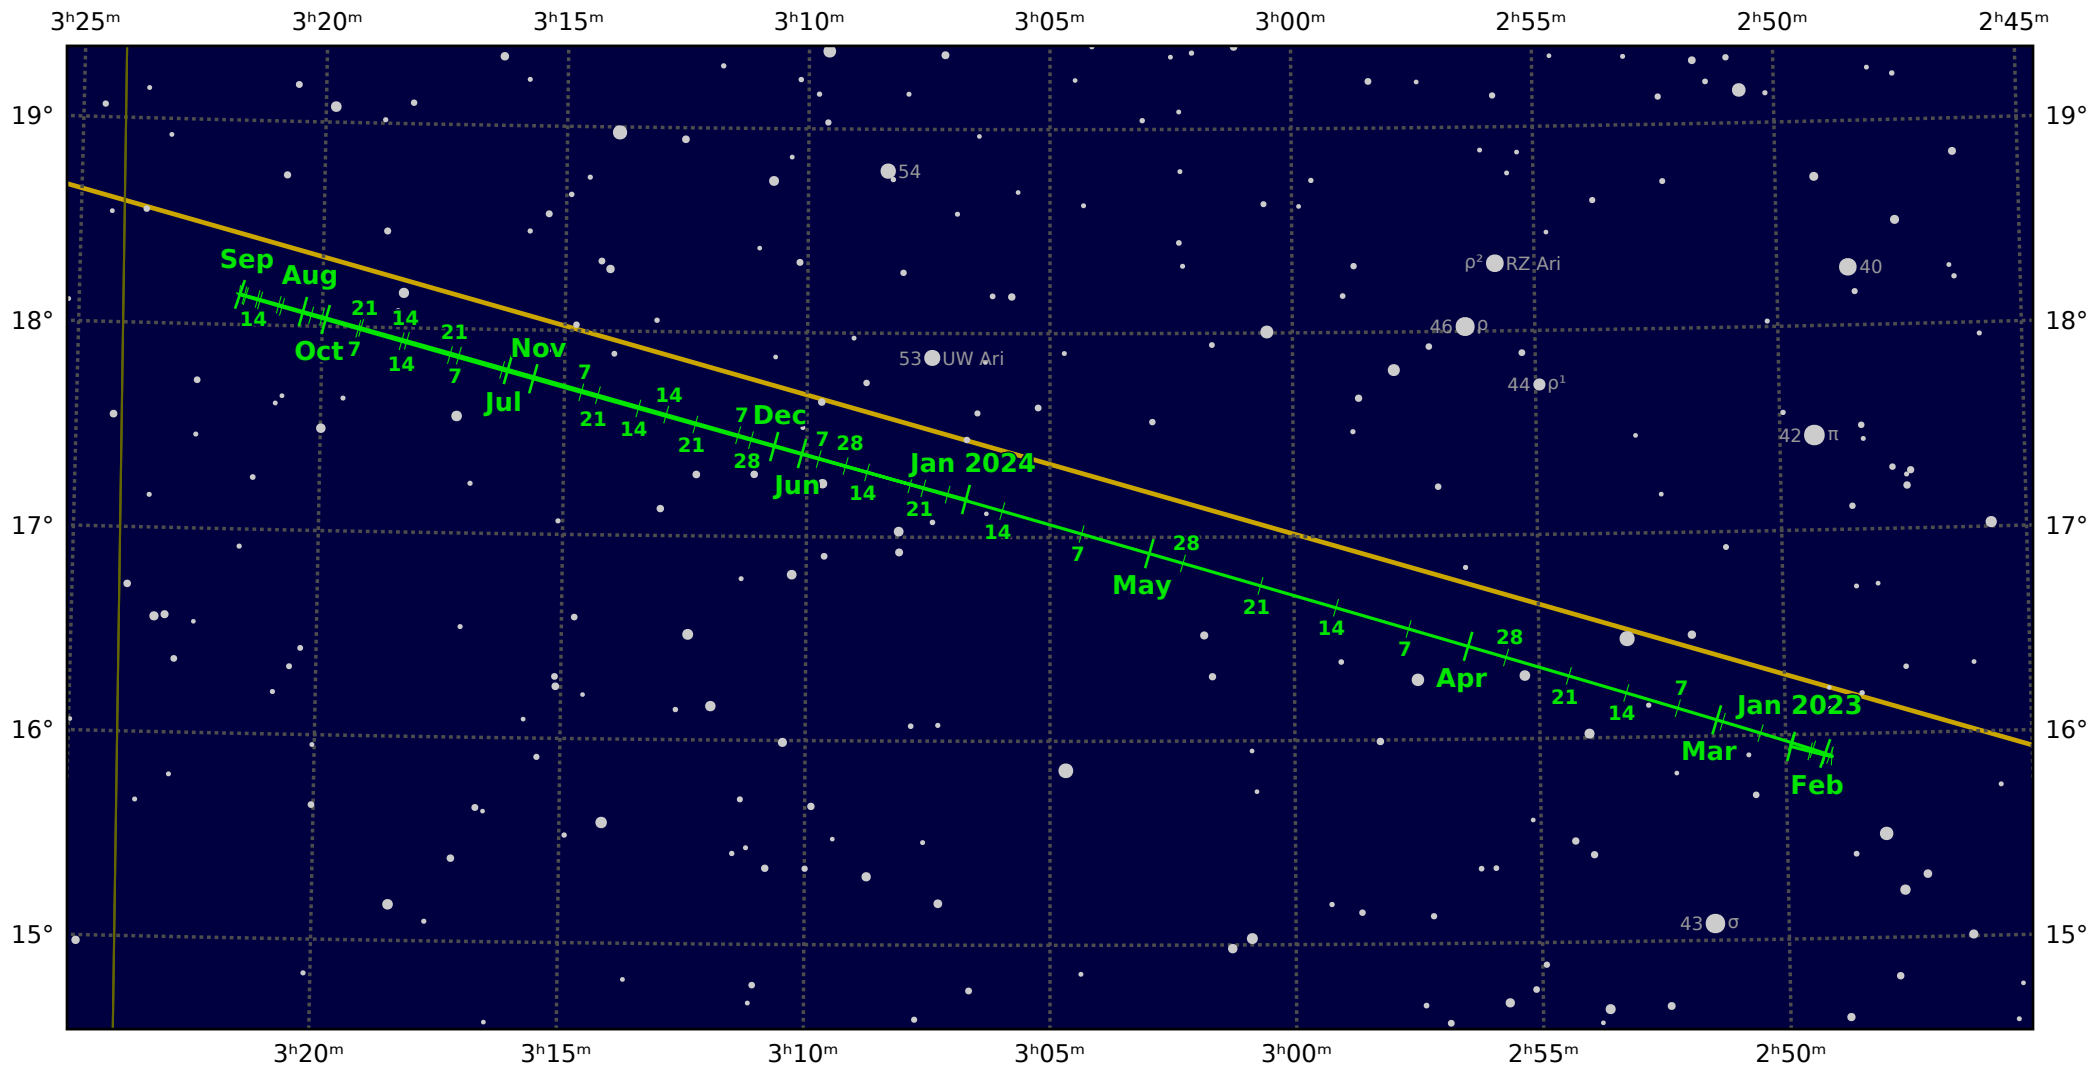

The path of Uranus in 2023

© Dominic Ford 2011-2021. Downloaded from <https://in-the-sky.org>

Magnitude scale: ● 10.0 ● 9.5 ● 9.0 ● 8.5 ● 8.0 ● 7.5 ● 7.0 ● 6.5 ● 6.0 ● 5.5 ● 5.0

— Ecliptic Plane — Galactic Plane