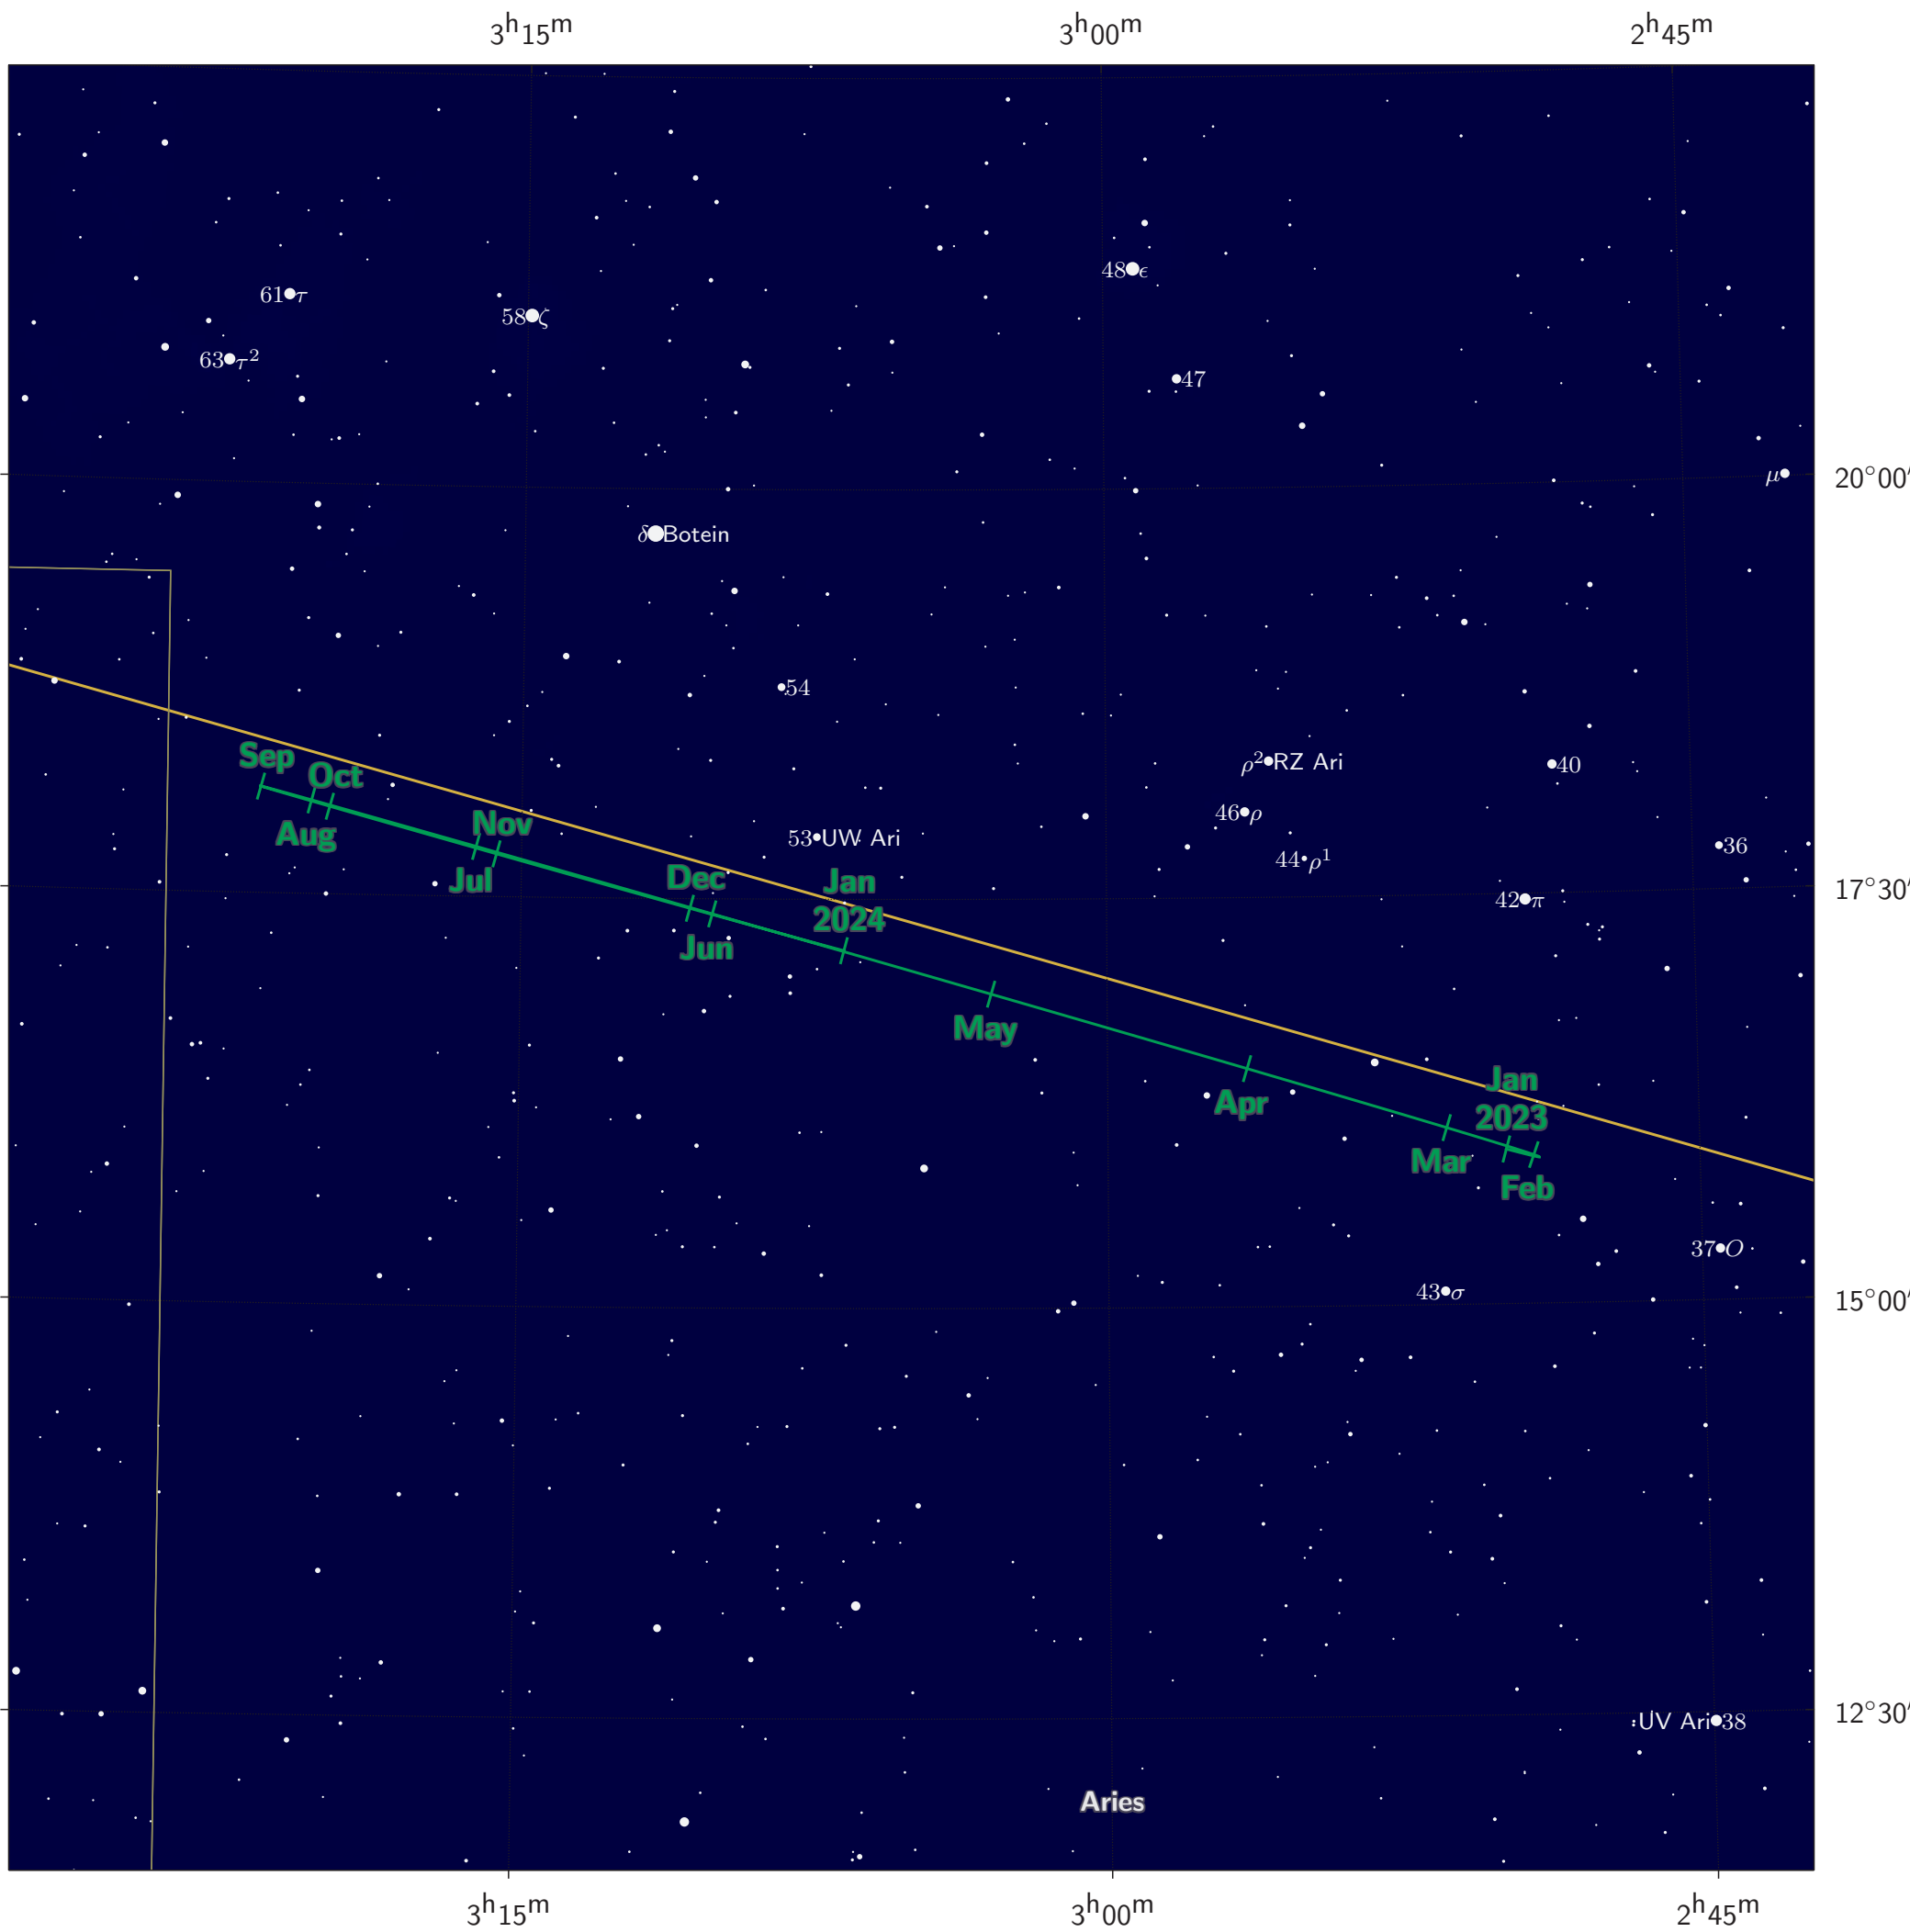

The path of Uranus in 2023

Magnitude scale: 10.0 9.5 9.0 8.5 8.0 7.5 7.0 6.5 6.0 5.5 5.0 4.5

— The Equator — Ecliptic Plane — Galactic Plane