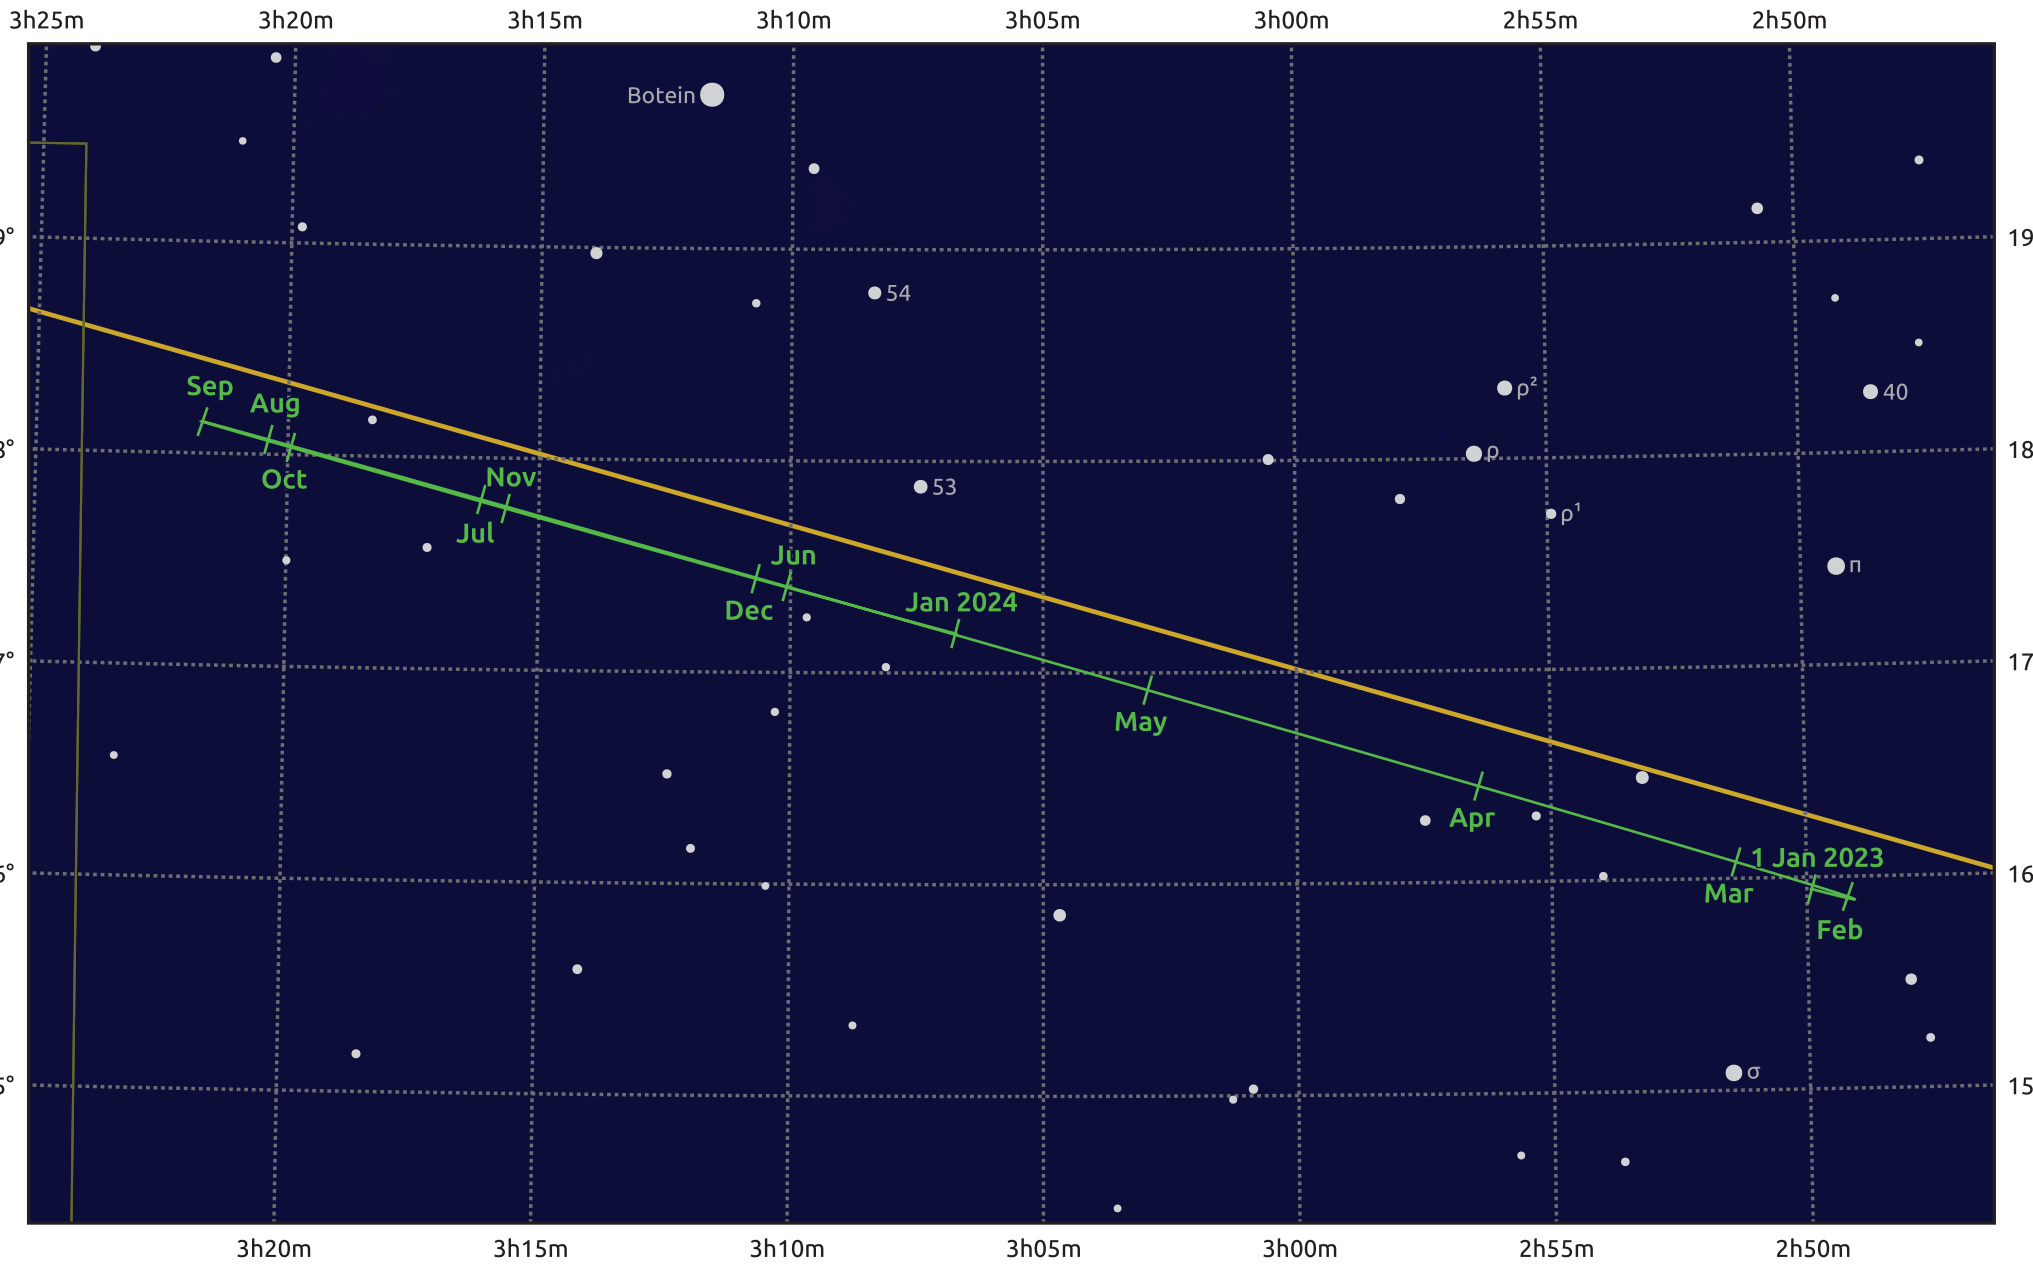

The path of Uranus in 2023

© Dominic Ford 2011–2025. Date markers placed at midnight UTC. Downloaded from <https://in-the-sky.org>

Magnitude scale: • 8.0 • 7.0 • 6.0 • 5.0 ● 4.0

— Ecliptic Plane

- Galaxy
- Bright nebula
- Open cluster
- Globular cluster
- Planetary nebula

Date	Mag	Angular size
2023 Jan 1	5.7	3.7"
2023 Apr 1	5.8	3.4"
2023 Jul 1	5.8	3.5"
2023 Oct 1	5.7	3.7"
2024 Jan 1	5.7	3.7"