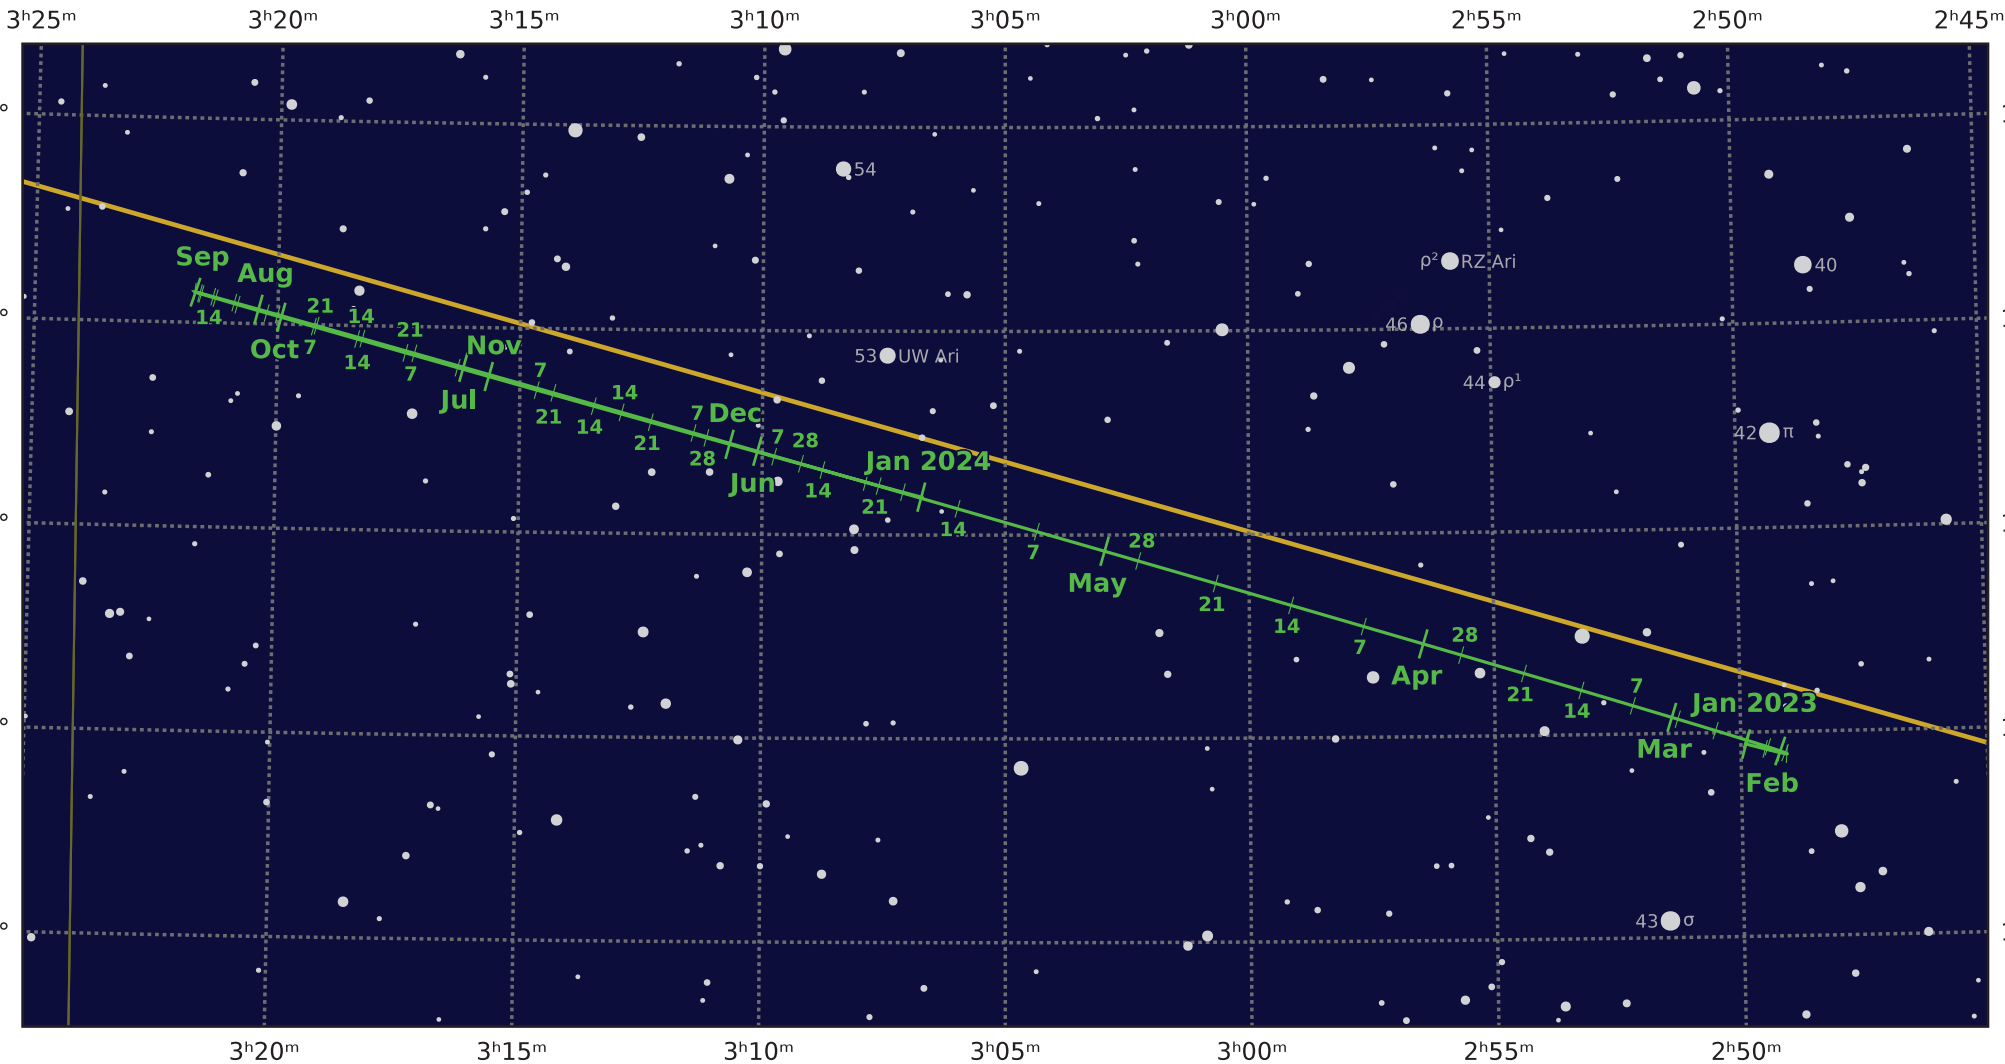

The path of Uranus in 2023

© Dominic Ford 2011–2021. Downloaded from <https://in-the-sky.org>

Magnitude scale: • 10.0 • 9.5 • 9.0 • 8.5 • 8.0 • 7.5 • 7.0 • 6.5 • 6.0 • 5.5 • 5.0

— Ecliptic Plane — Galactic Plane