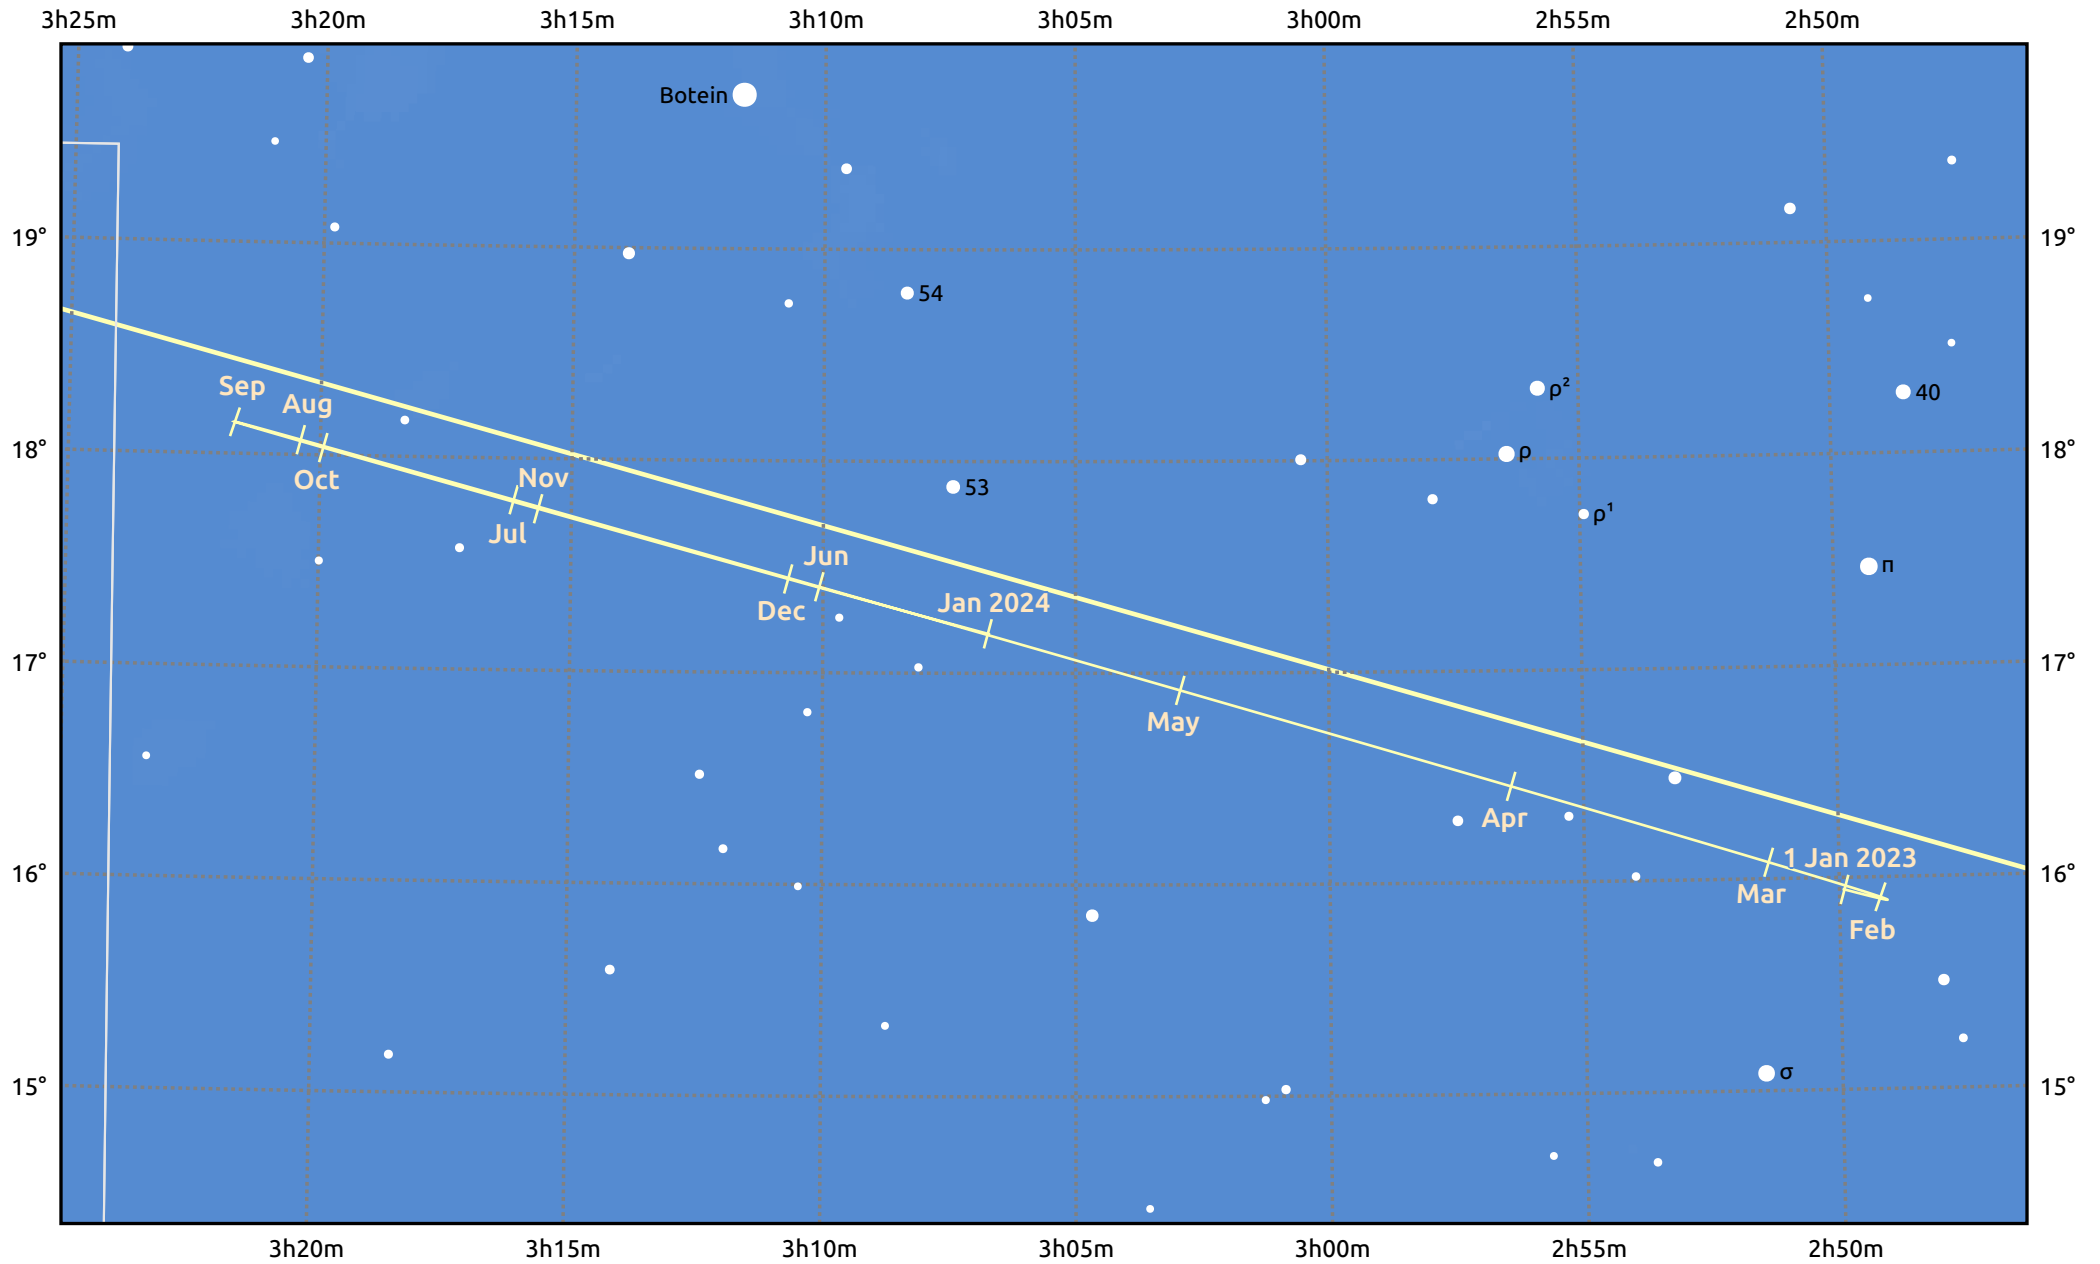

The path of Uranus in 2023

© Dominic Ford 2011–2025. Date markers placed at midnight UTC. Downloaded from <https://in-the-sky.org>

Magnitude scale: • 8.0 • 7.0 • 6.0 • 5.0 ● 4.0

— Ecliptic Plane

Galaxy Bright nebula Open cluster Globular cluster Planetary nebula

Date	Mag	Angular size
2023 Jan 1	5.7	3.7"
2023 Apr 1	5.8	3.4"
2023 Jul 1	5.8	3.5"
2023 Oct 1	5.7	3.7"
2024 Jan 1	5.7	3.7"