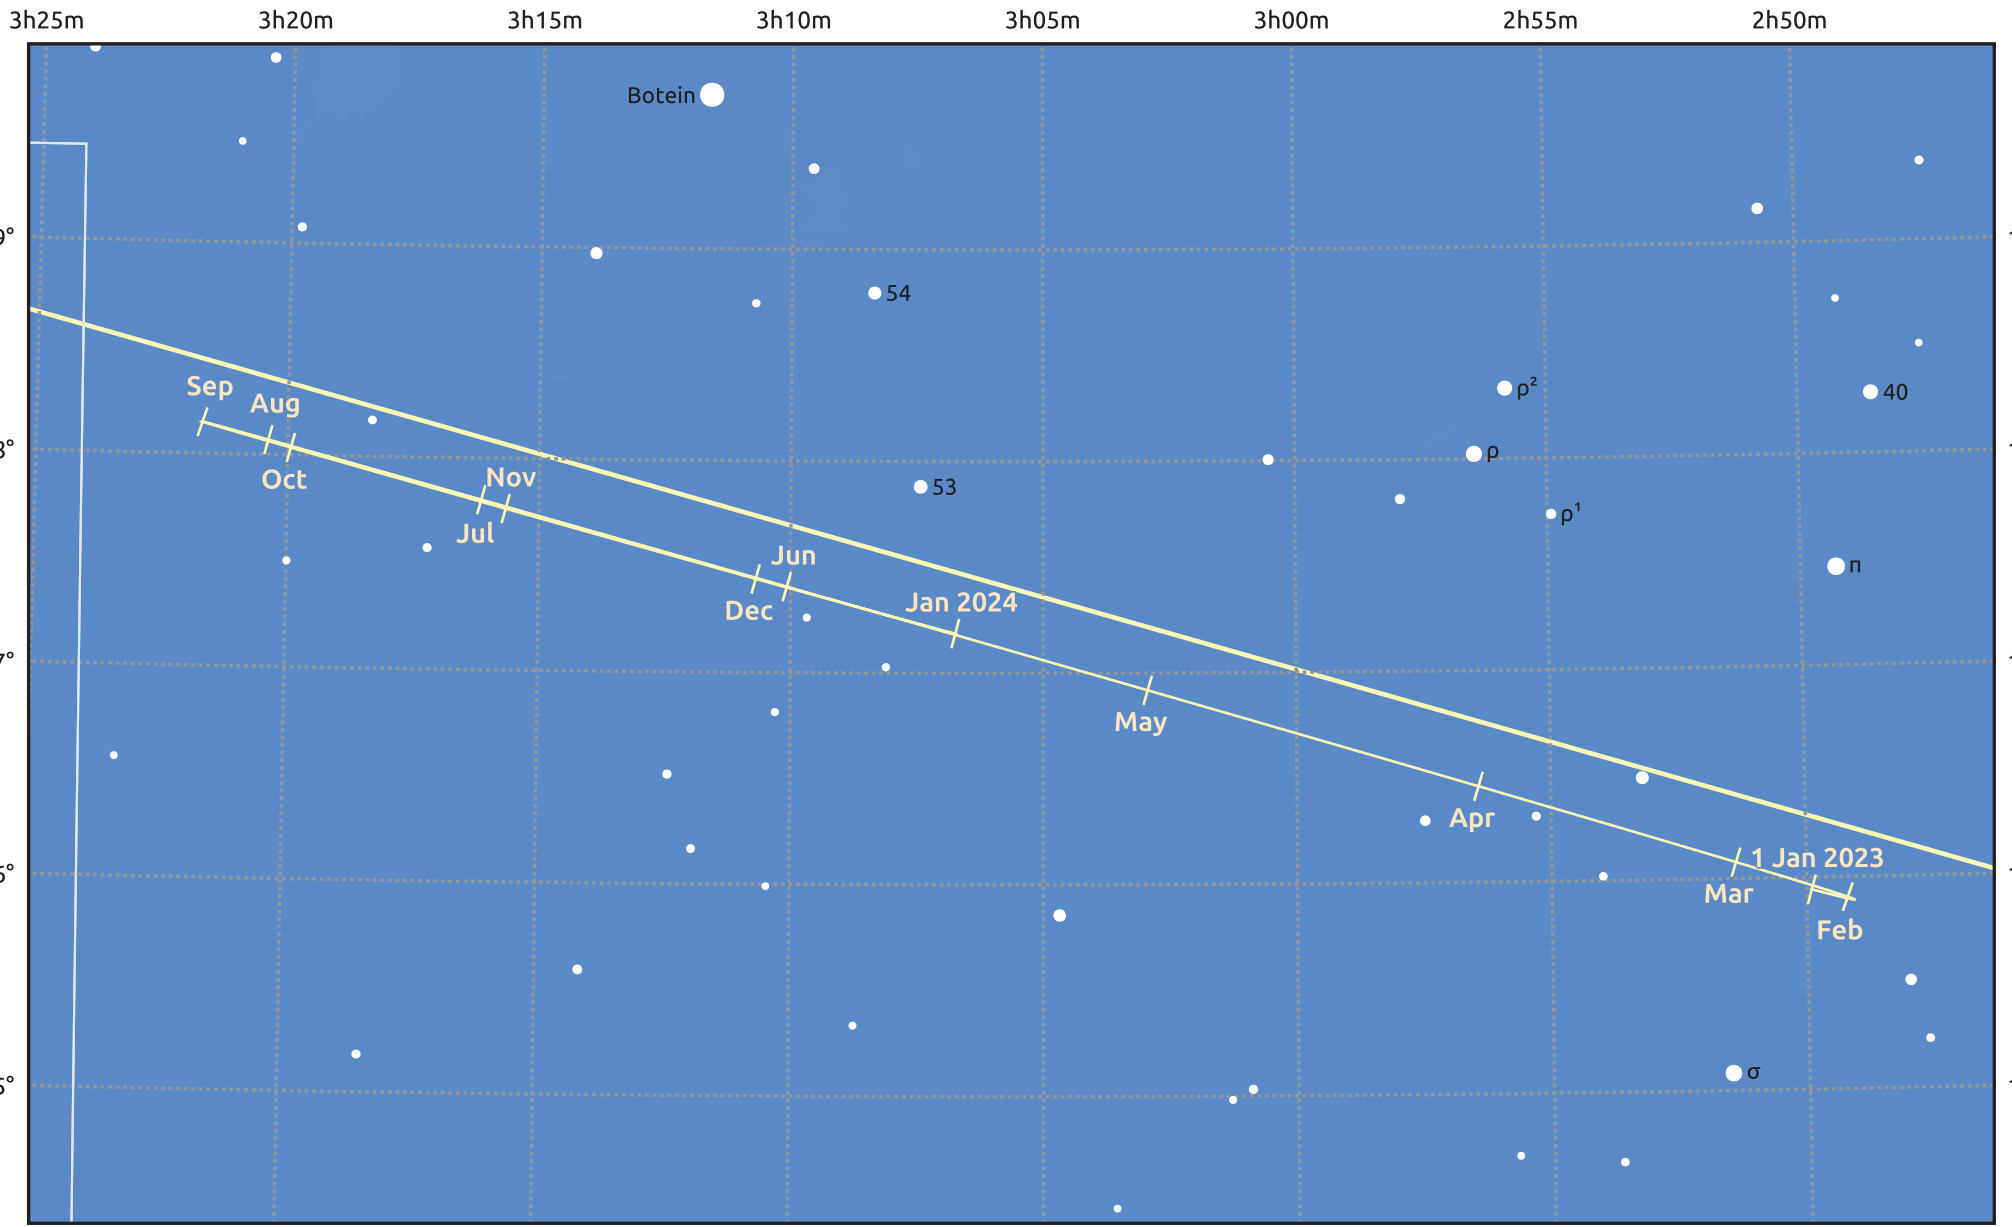

The path of Uranus in 2023

© Dominic Ford 2011–2025. Date markers placed at midnight UTC. Downloaded from <https://in-the-sky.org>

Magnitude scale: • 8.0 • 7.0 ● 6.0 ● 5.0 ● 4.0

— Ecliptic Plane

- Galaxy
- Bright nebula
- Open cluster
- Globular cluster
- ◆ Planetary nebula

Date	Mag	Angular size
2023 Jan 1	5.7	3.7"
2023 Apr 1	5.8	3.4"
2023 Jul 1	5.8	3.5"
2023 Oct 1	5.7	3.7"
2024 Jan 1	5.7	3.7"