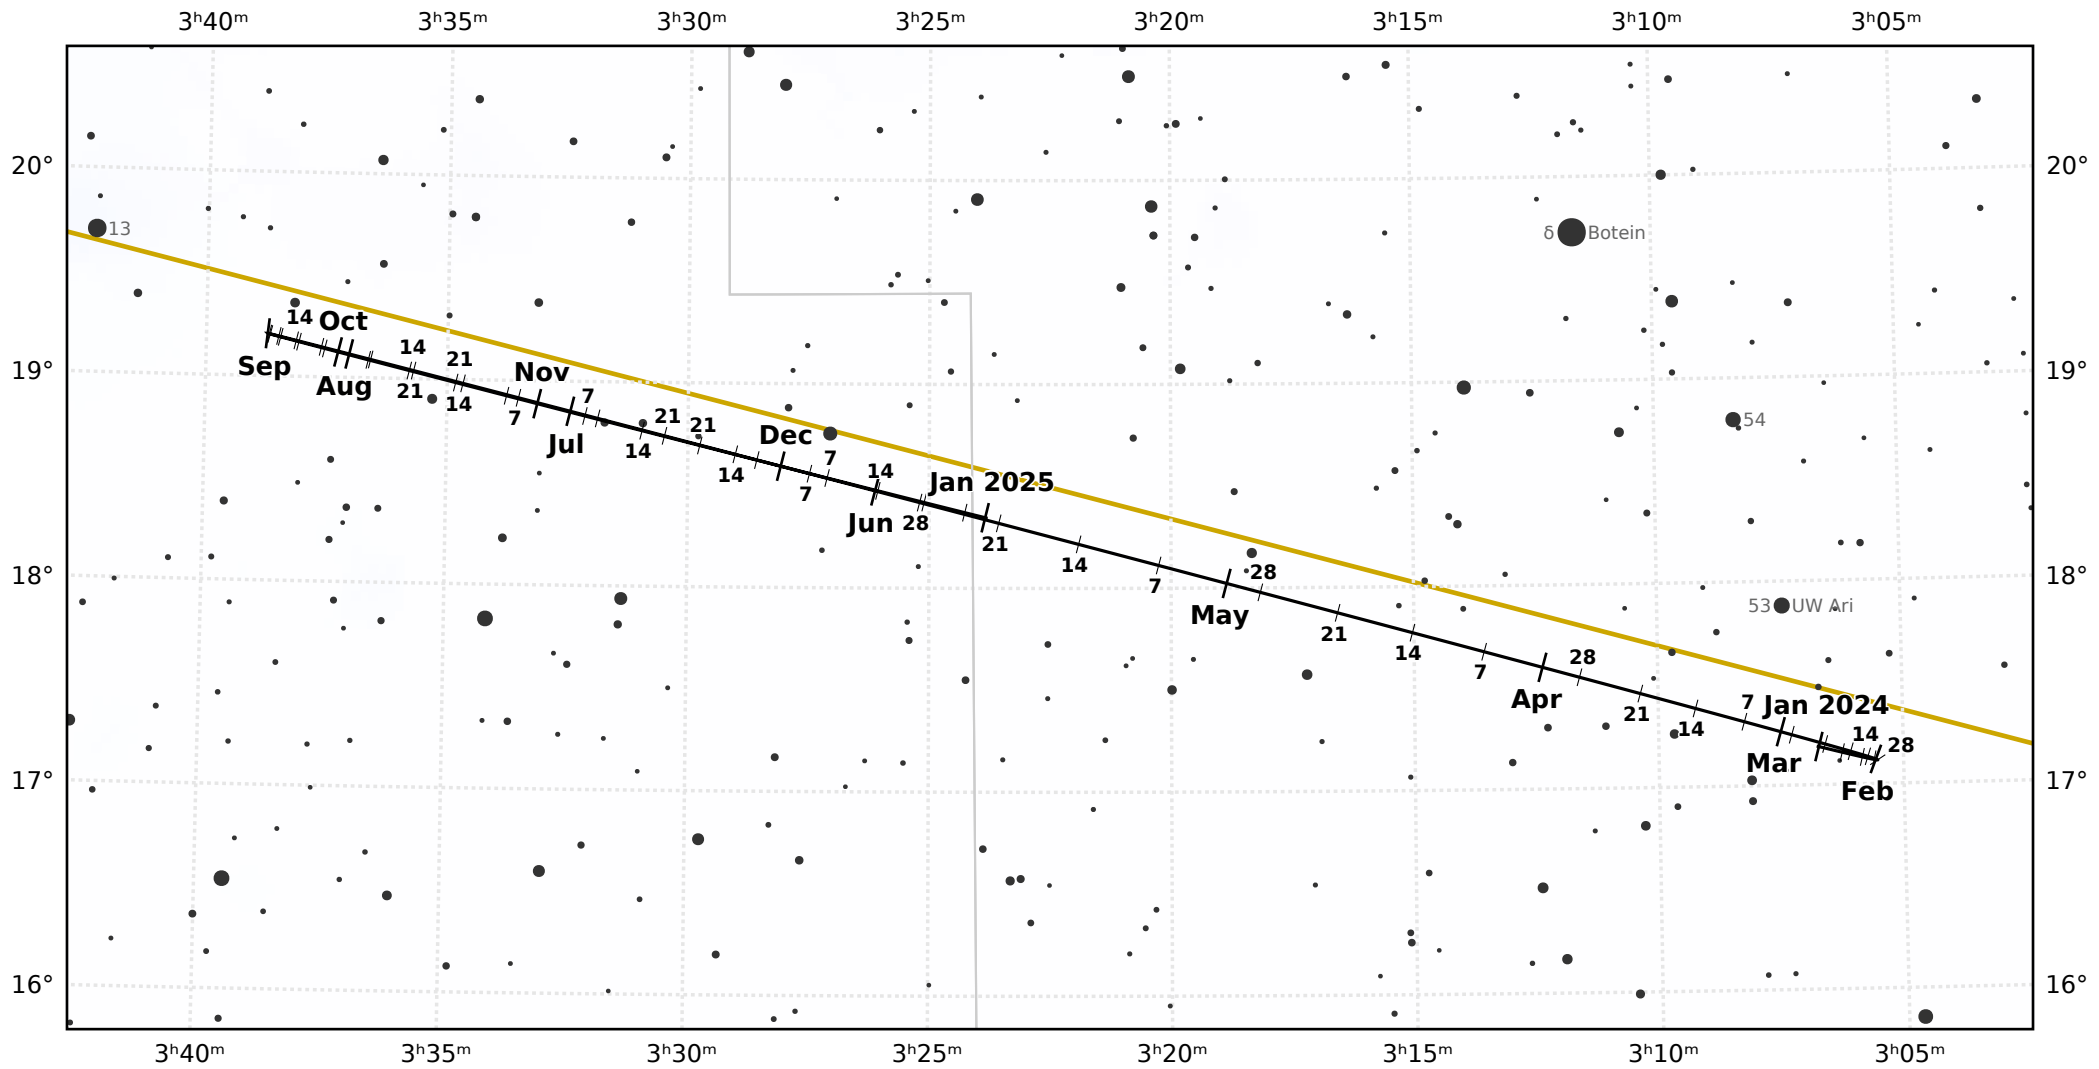

# The path of Uranus in 2024

© Dominic Ford 2011-2021. Downloaded from <https://in-the-sky.org>

Magnitude scale:  $\bullet$ 10.0  $\bullet$ 9.5  $\bullet$ 9.0  $\bullet$ 8.5  $\bullet$ 8.0  $\bullet$ 7.5  $\bullet$ 7.0  $\bullet$ 6.5  $\bullet$ 6.0  $\bullet$ 5.5  $\bullet$ 5.0  $\bullet$ 4.5  $\bullet$ 4.0

— The Equator    — Ecliptic Plane    — Galactic Plane