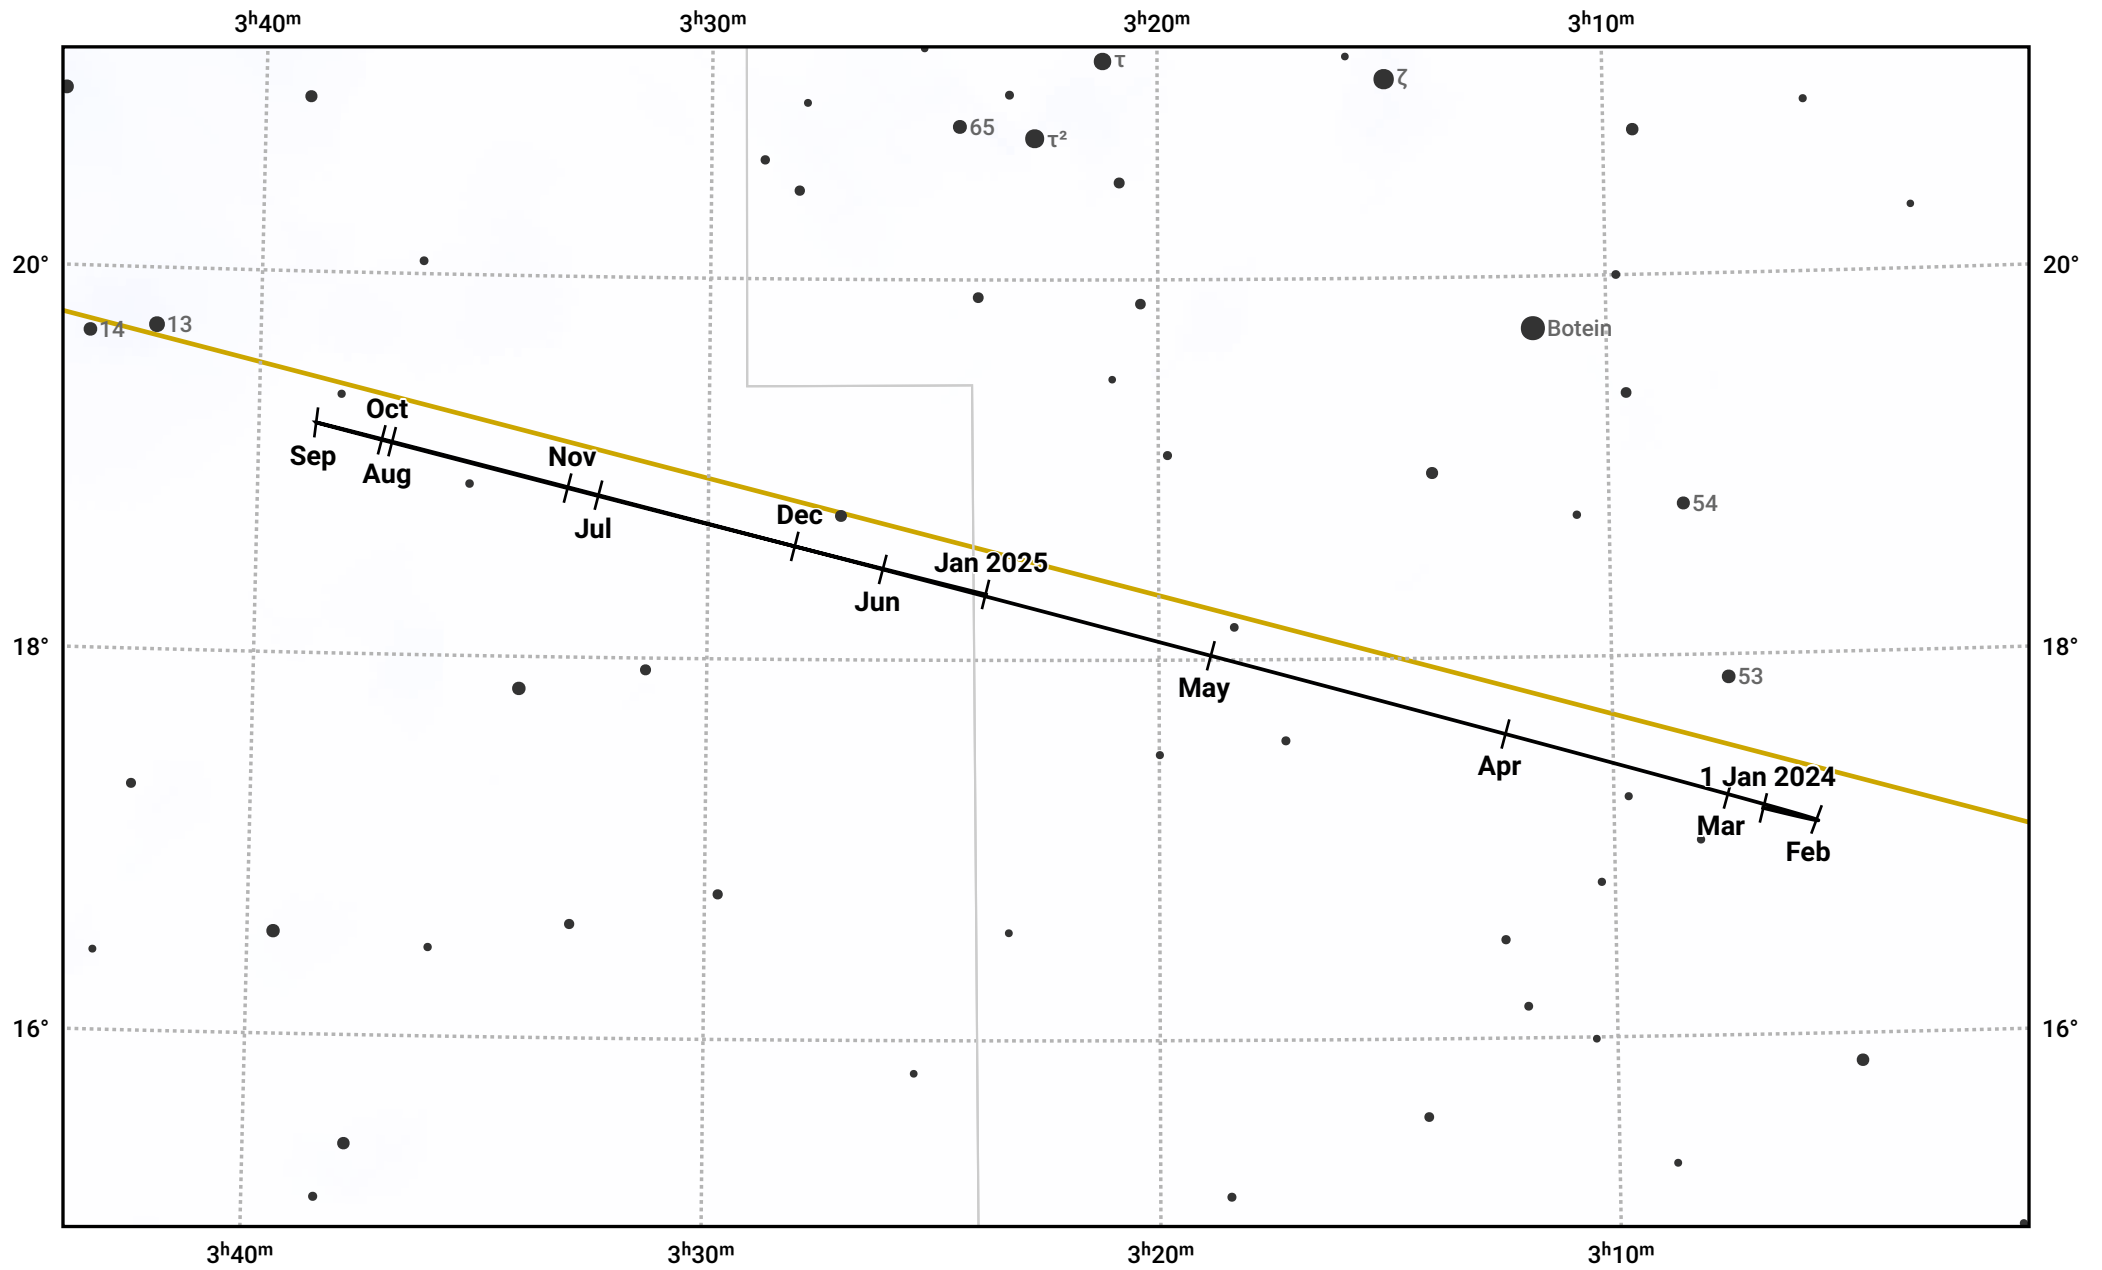

The path of Uranus in 2024

© Dominic Ford 2011–2024. Date markers placed at midnight UTC. Downloaded from <https://in-the-sky.org>

Magnitude scale: ● 8.0 ● 7.0 ● 6.0 ● 5.0 ● 4.0

— Ecliptic Plane

● Galaxy ■ Bright nebula ● Open cluster ⊕ Globular cluster

Date	Mag	Angular size
2024 Jan 1	5.7	3.7"
2024 Apr 1	5.8	3.5"
2024 Jul 1	5.8	3.5"
2024 Oct 1	5.7	3.7"
2025 Jan 1	5.7	3.7"