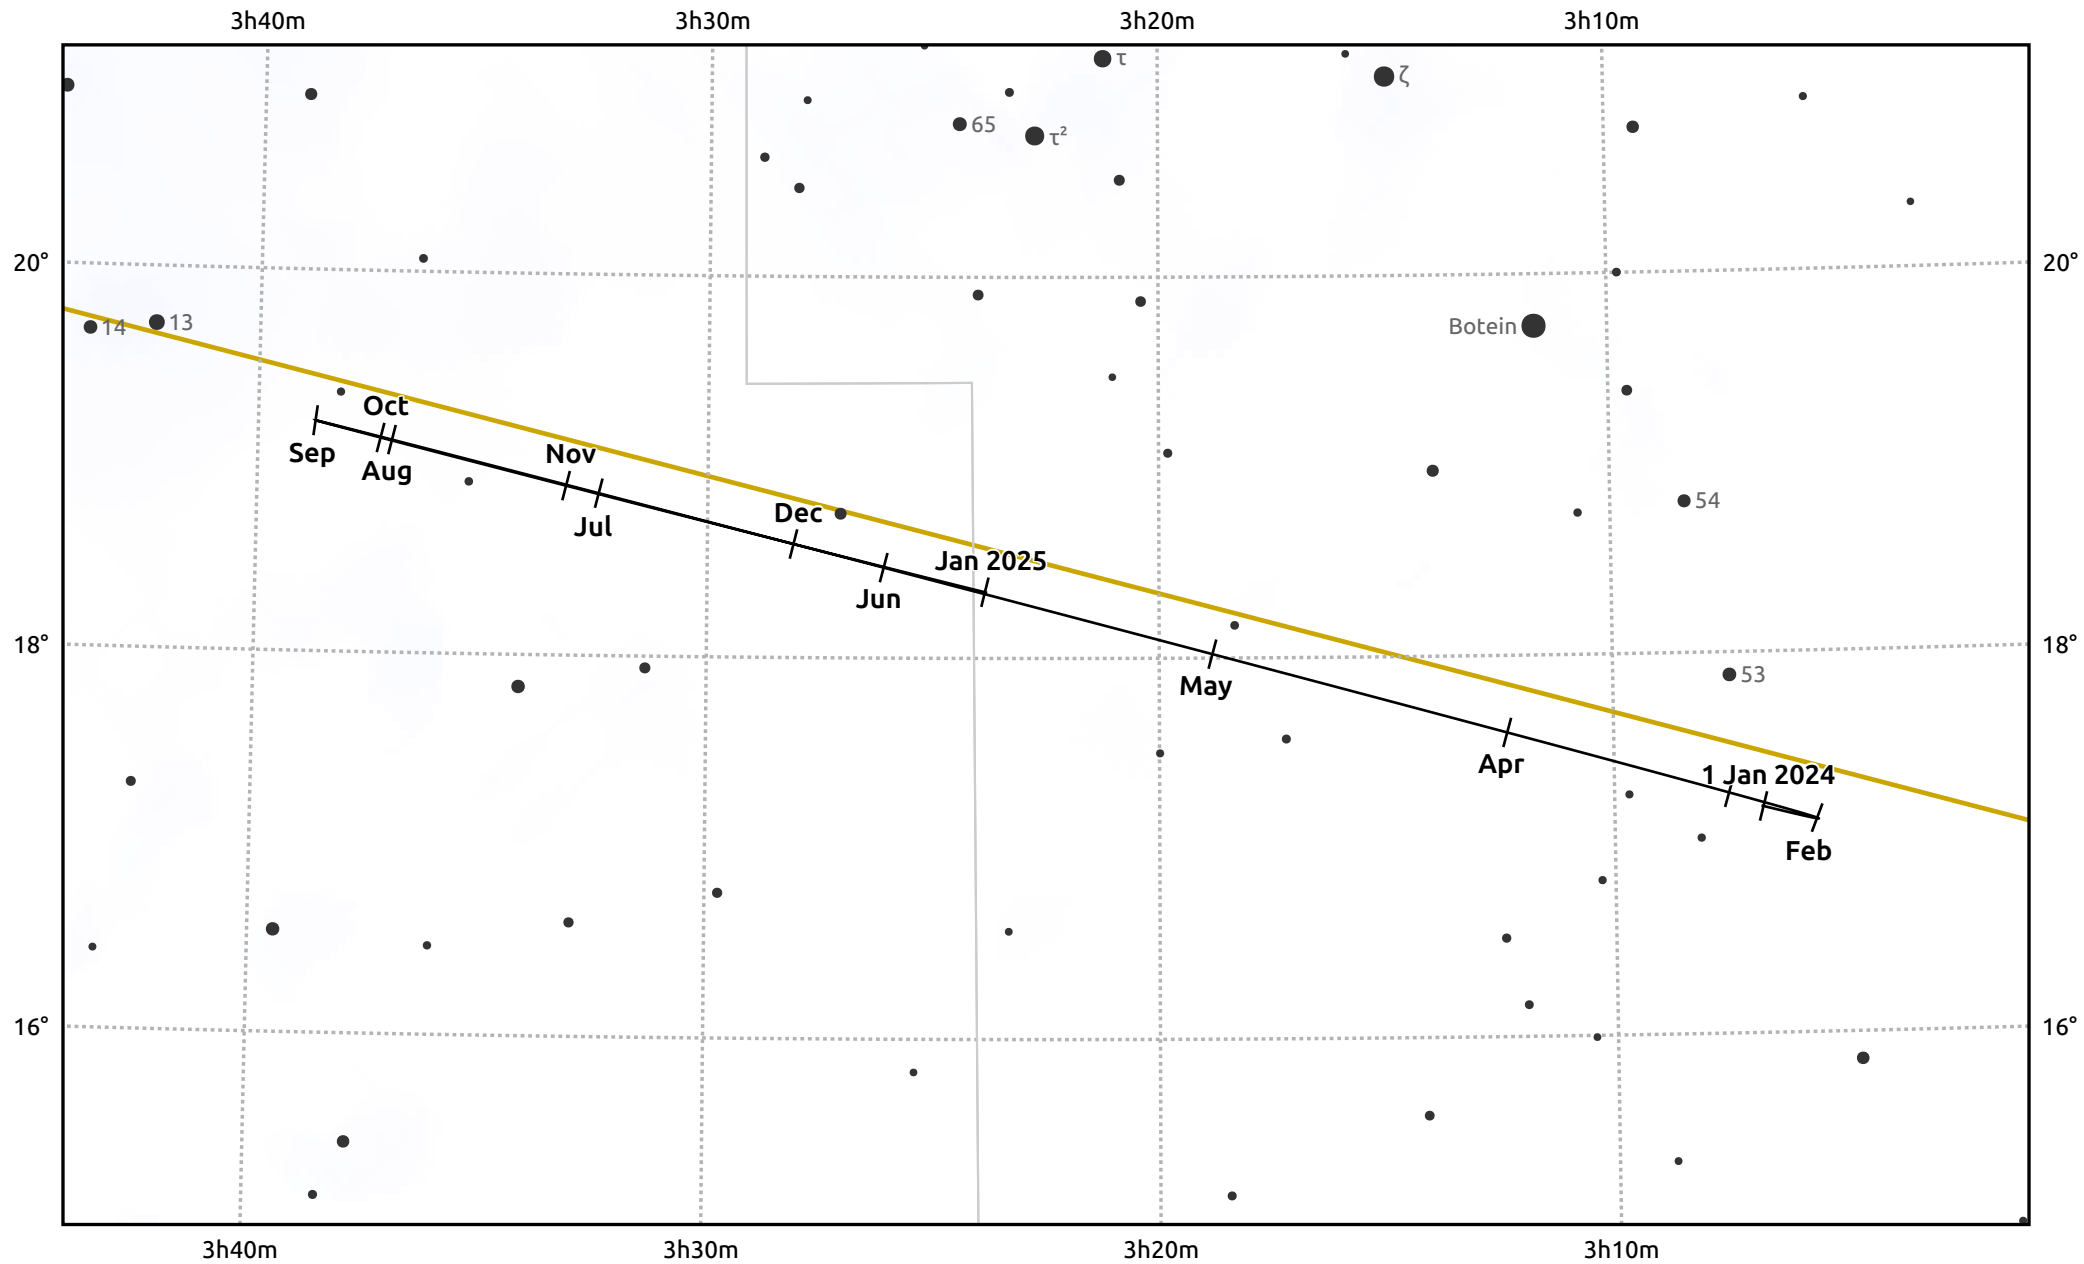

The path of Uranus in 2024

© Dominic Ford 2011–2025. Date markers placed at midnight UTC. Downloaded from <https://in-the-sky.org>

Magnitude scale: ● 8.0 ● 7.0 ● 6.0 ● 5.0 ● 4.0

— Ecliptic Plane

● Galaxy ■ Bright nebula ● Open cluster ⊕ Globular cluster ⊕ Planetary nebula

Date	Mag	Angular size
2024 Jan 1	5.7	3.7"
2024 Apr 1	5.8	3.5"
2024 Jul 1	5.8	3.5"
2024 Oct 1	5.7	3.7"
2025 Jan 1	5.7	3.7"