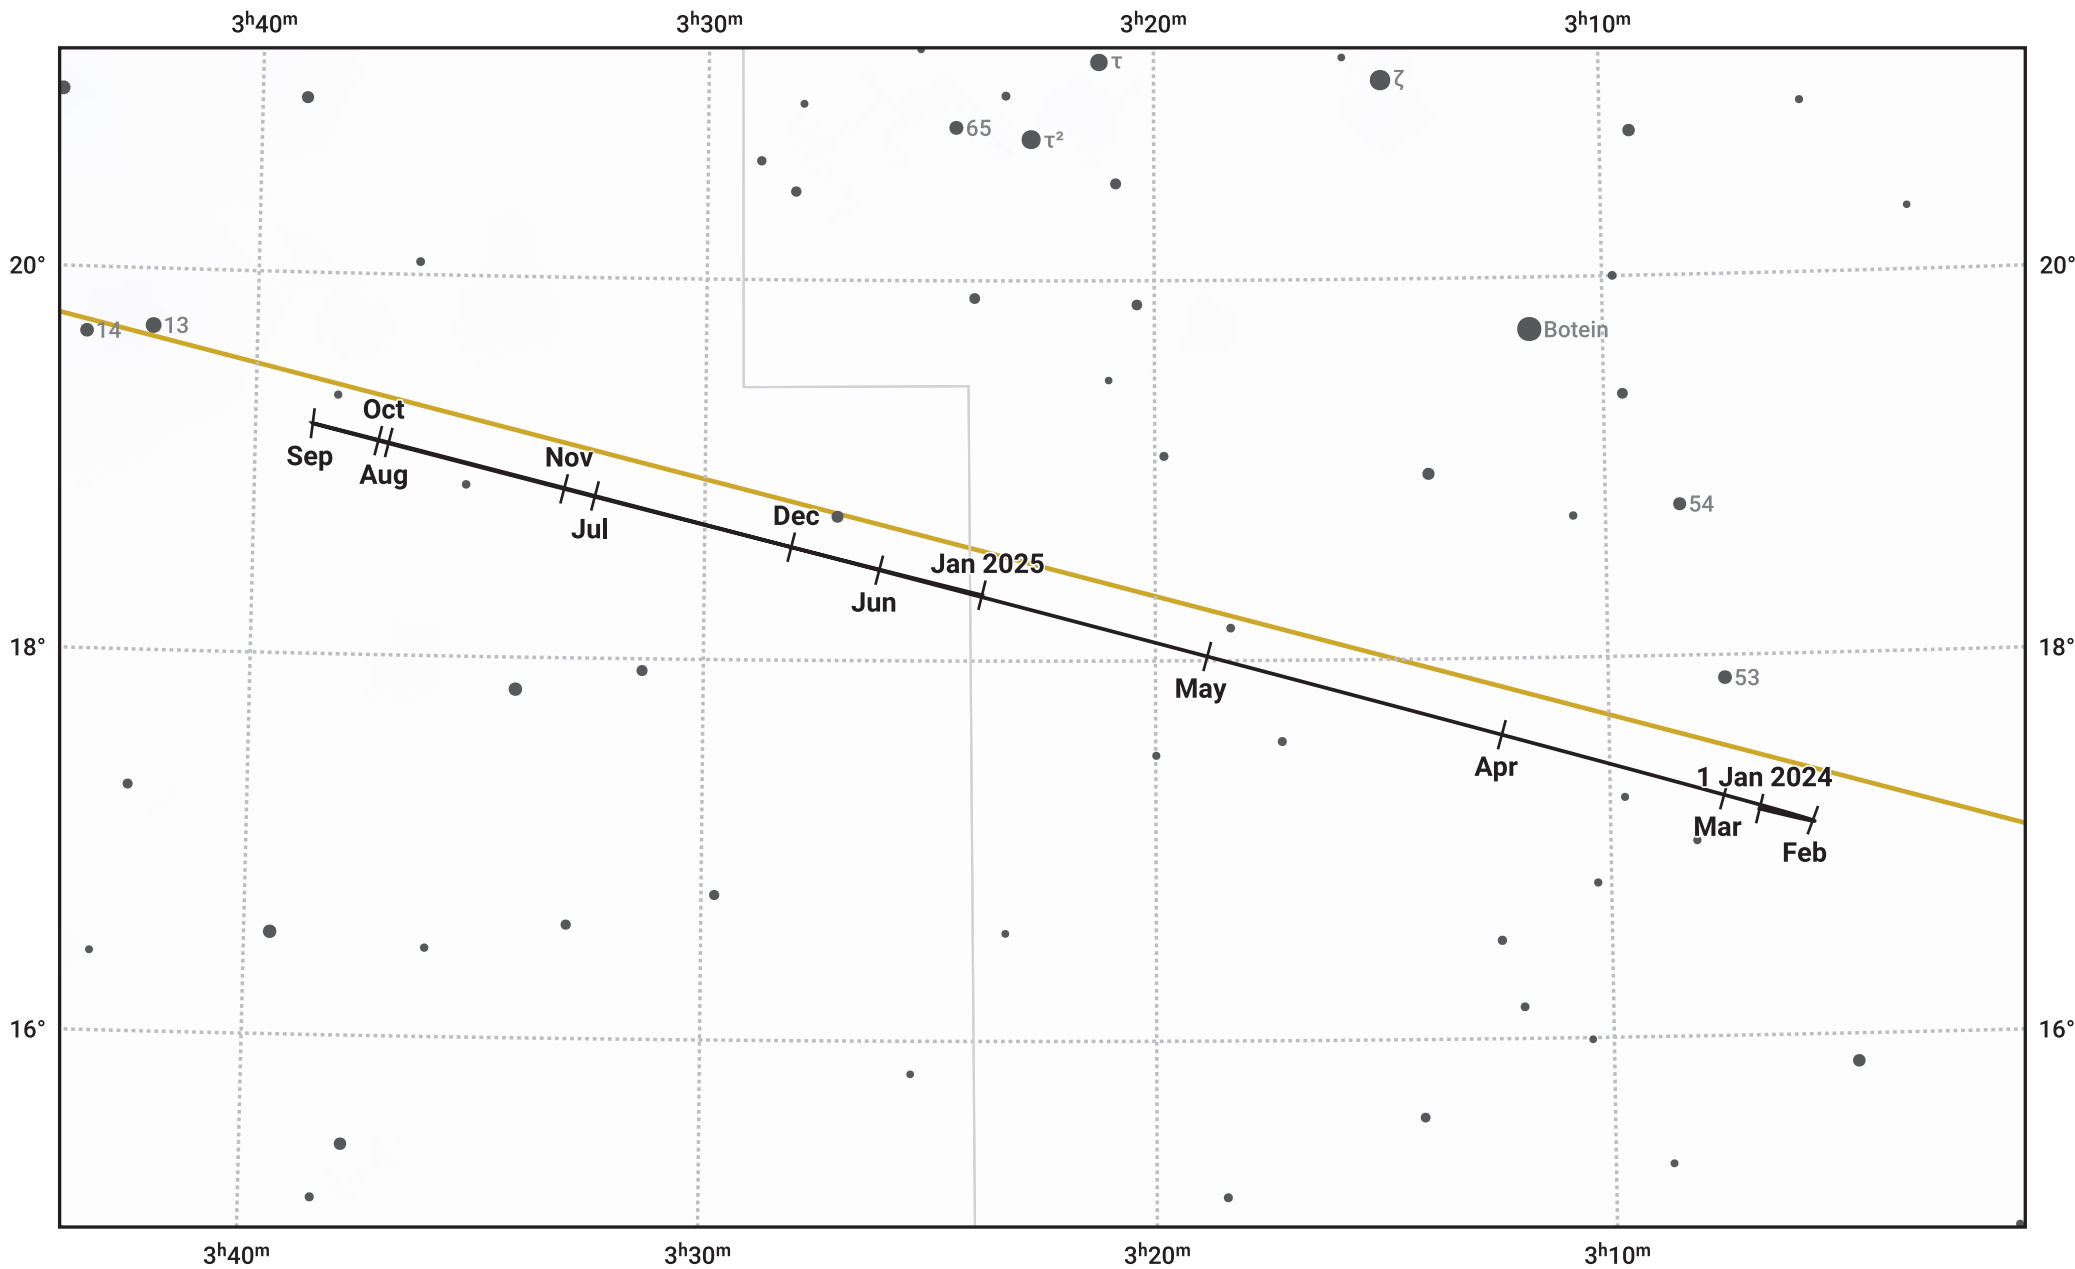

# The path of Uranus in 2024

© Dominic Ford 2011–2023. Date markers placed at midnight UTC. Downloaded from <https://in-the-sky.org>

Magnitude scale: • 8.0 • 7.0 • 6.0 • 5.0 ● 4.0

— Ecliptic Plane

- Galaxy
- Bright nebula
- Open cluster
- ⊕ Globular cluster

Date	Mag	Angular size
2024 Jan 1	5.7	3.7"
2024 Apr 1	5.8	3.5"
2024 Jul 1	5.8	3.5"
2024 Oct 1	5.7	3.7"
2025 Jan 1	5.7	3.7"