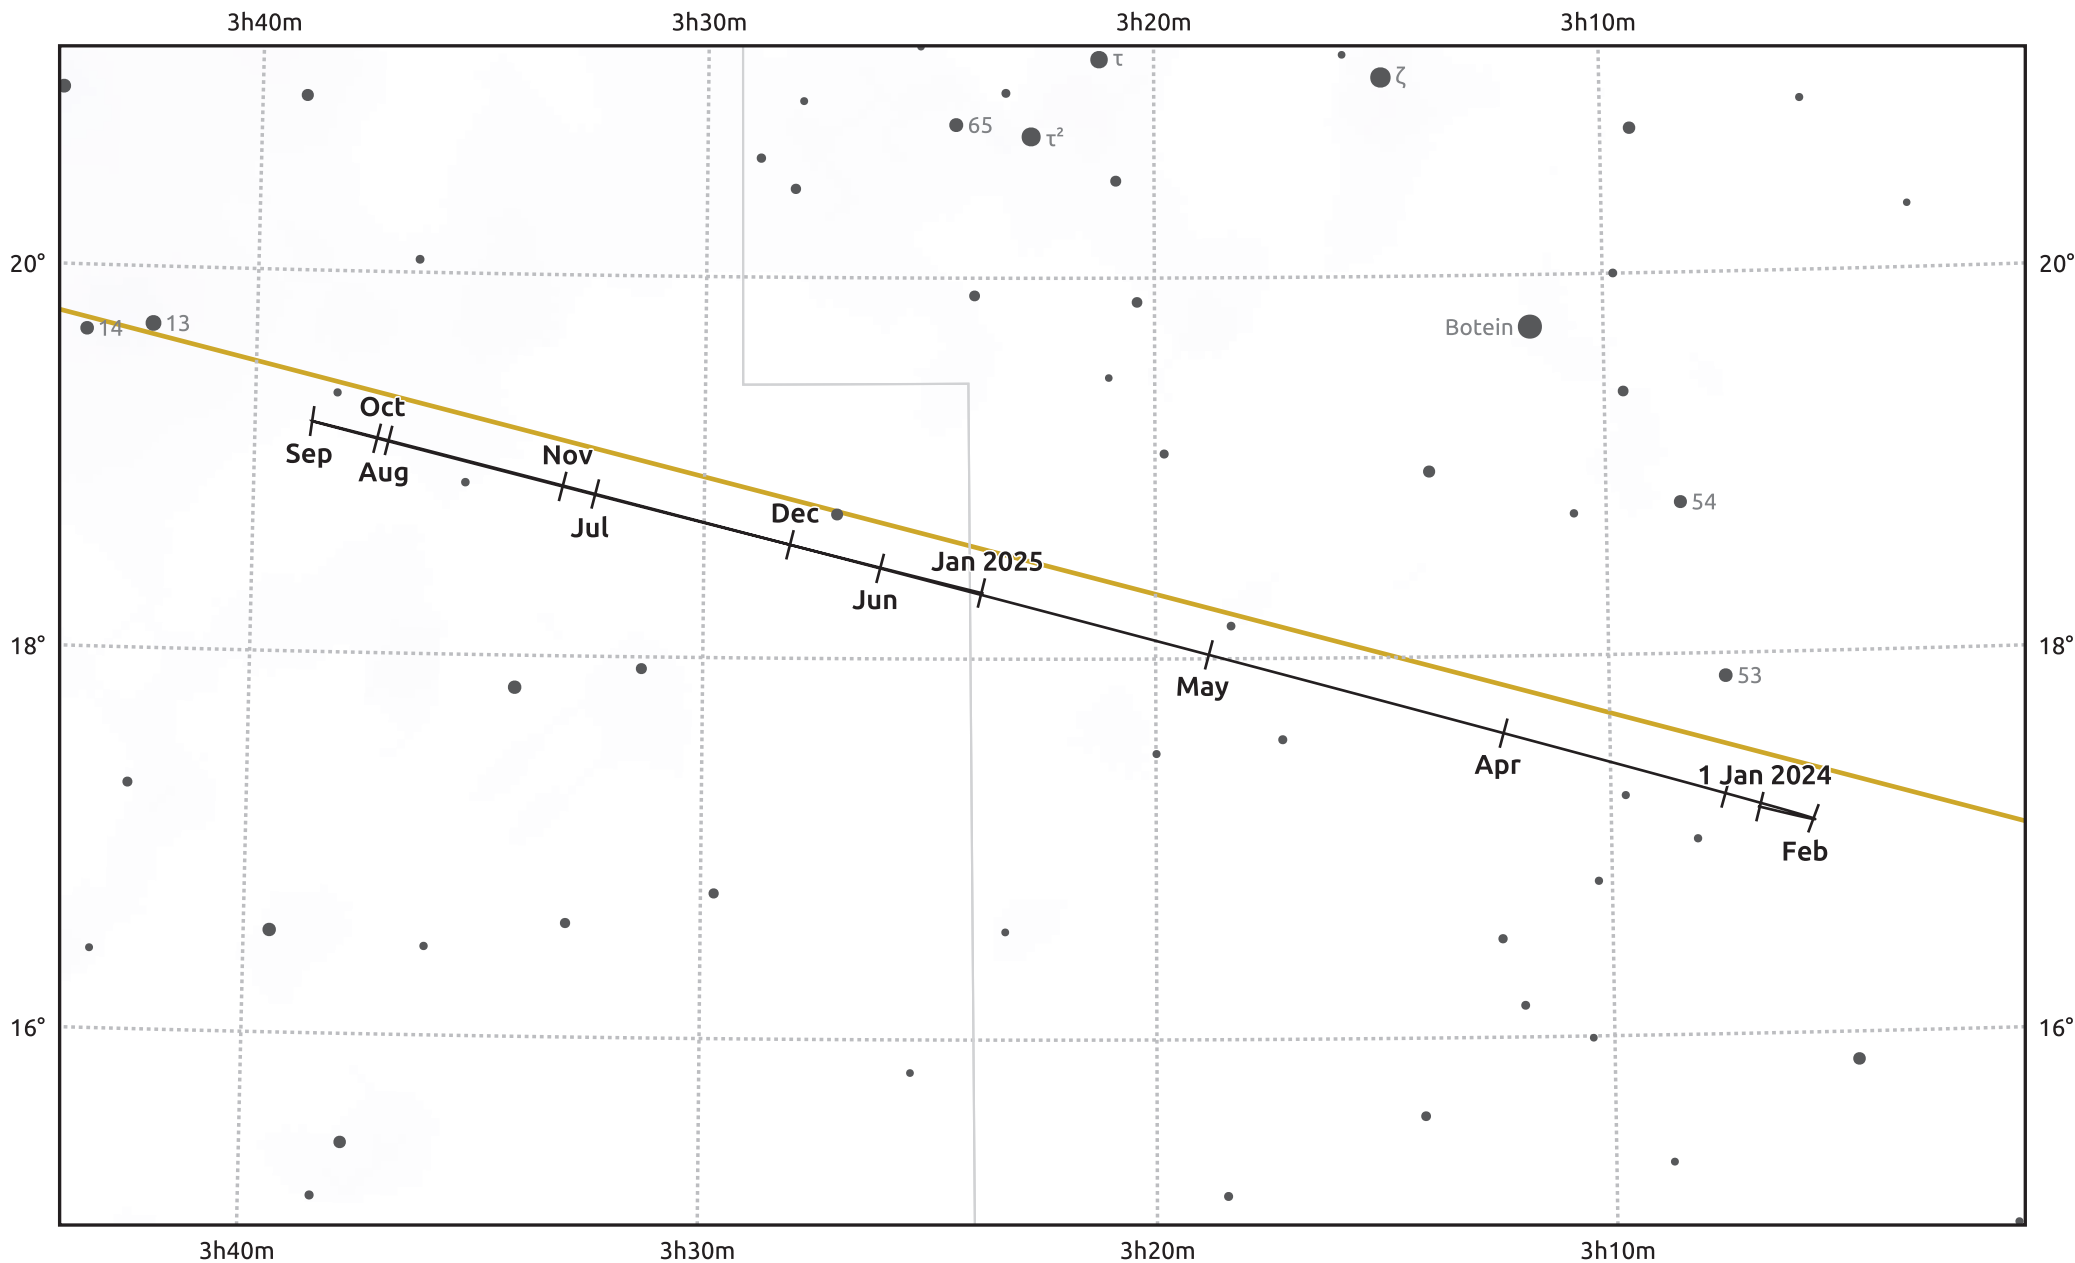

The path of Uranus in 2024

© Dominic Ford 2011–2025. Date markers placed at midnight UTC. Downloaded from <https://in-the-sky.org>

Magnitude scale: • 8.0 • 7.0 • 6.0 • 5.0 • 4.0

— Ecliptic Plane

- Galaxy
- Bright nebula
- Open cluster
- Globular cluster
- Planetary nebula

Date	Mag	Angular size
2024 Jan 1	5.7	3.7"
2024 Apr 1	5.8	3.5"
2024 Jul 1	5.8	3.5"
2024 Oct 1	5.7	3.7"
2025 Jan 1	5.7	3.7"