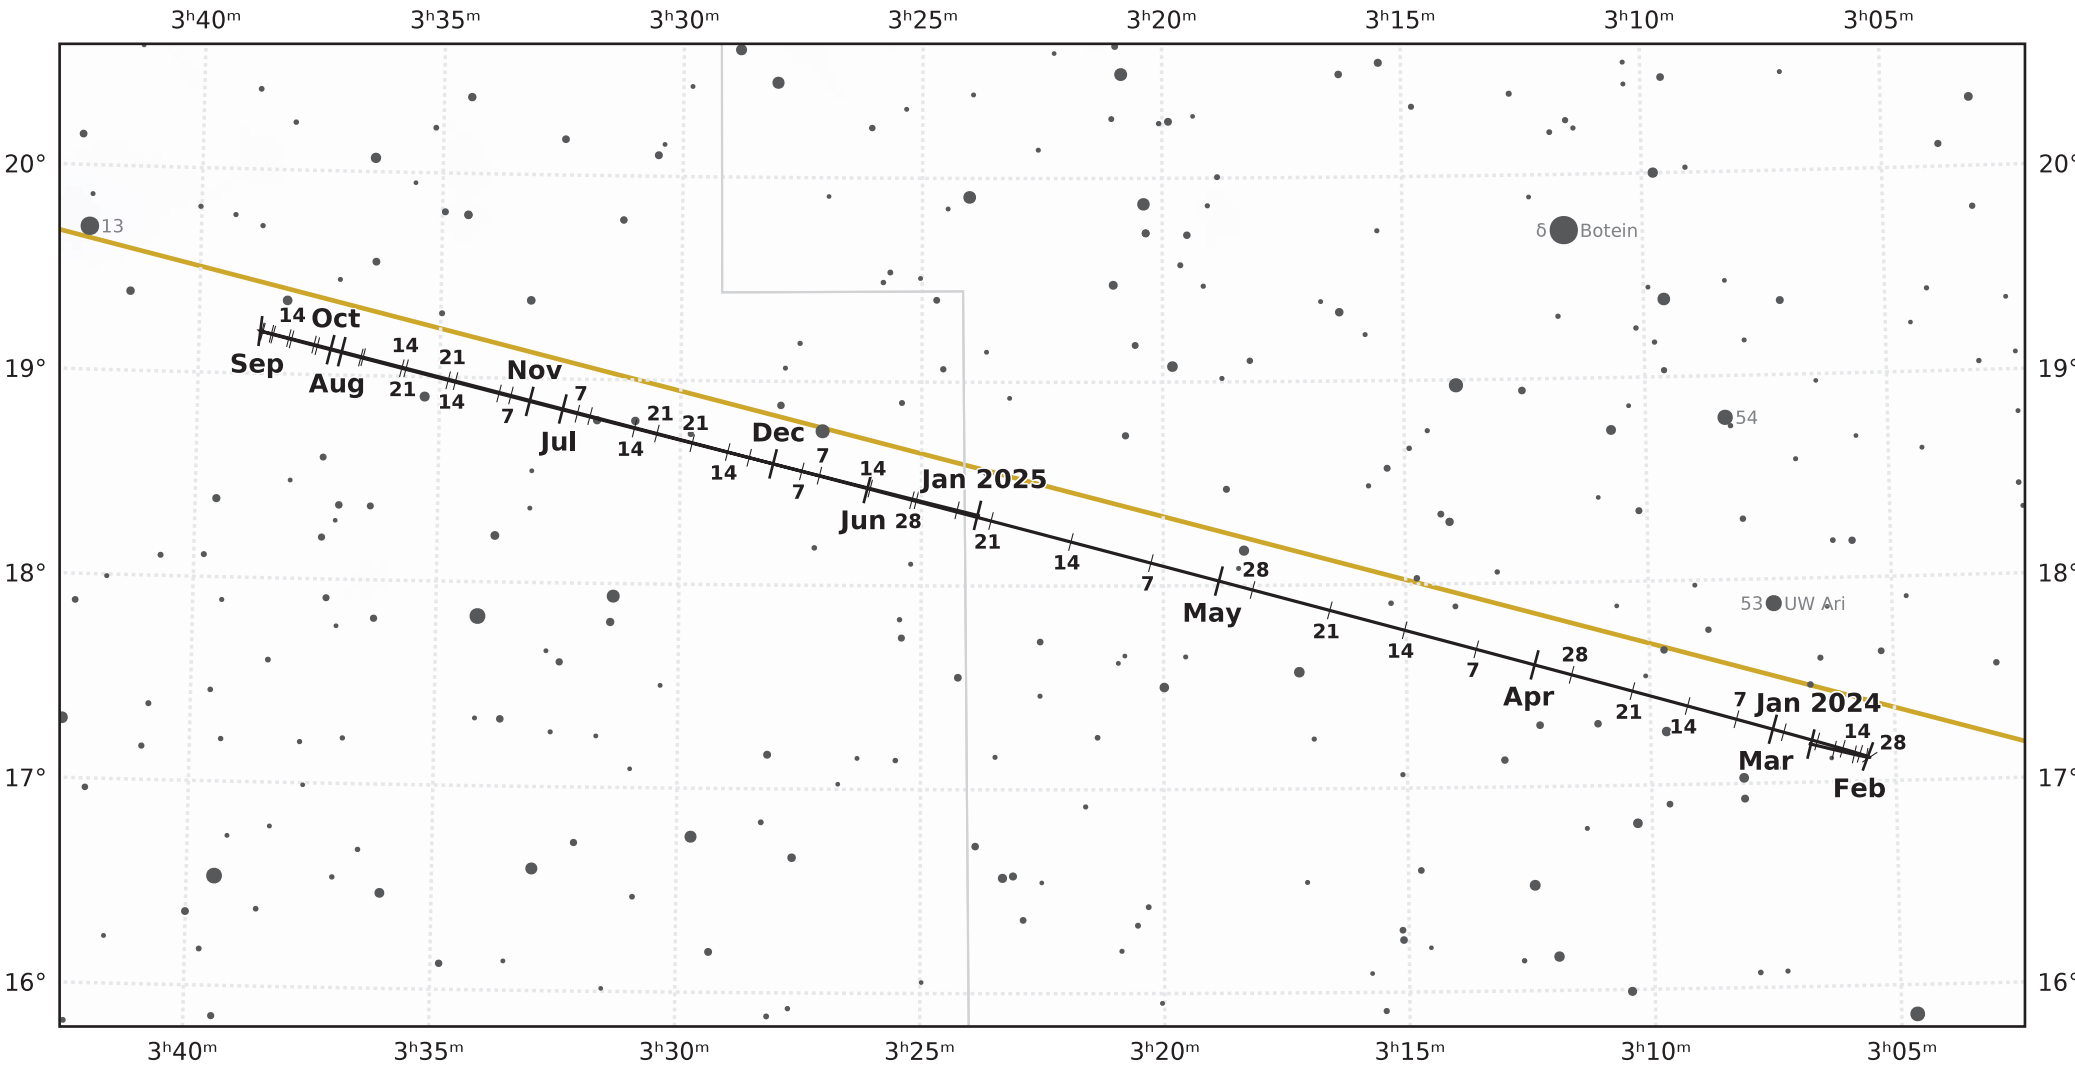

The path of Uranus in 2024

© Dominic Ford 2011–2021. Downloaded from <https://in-the-sky.org>

Magnitude scale: ● 10.0 ● 9.5 ● 9.0 ● 8.5 ● 8.0 ● 7.5 ● 7.0 ● 6.5 ● 6.0 ● 5.5 ● 5.0 ● 4.5 ● 4.0

— The Equator

— Ecliptic Plane

— Galactic Plane