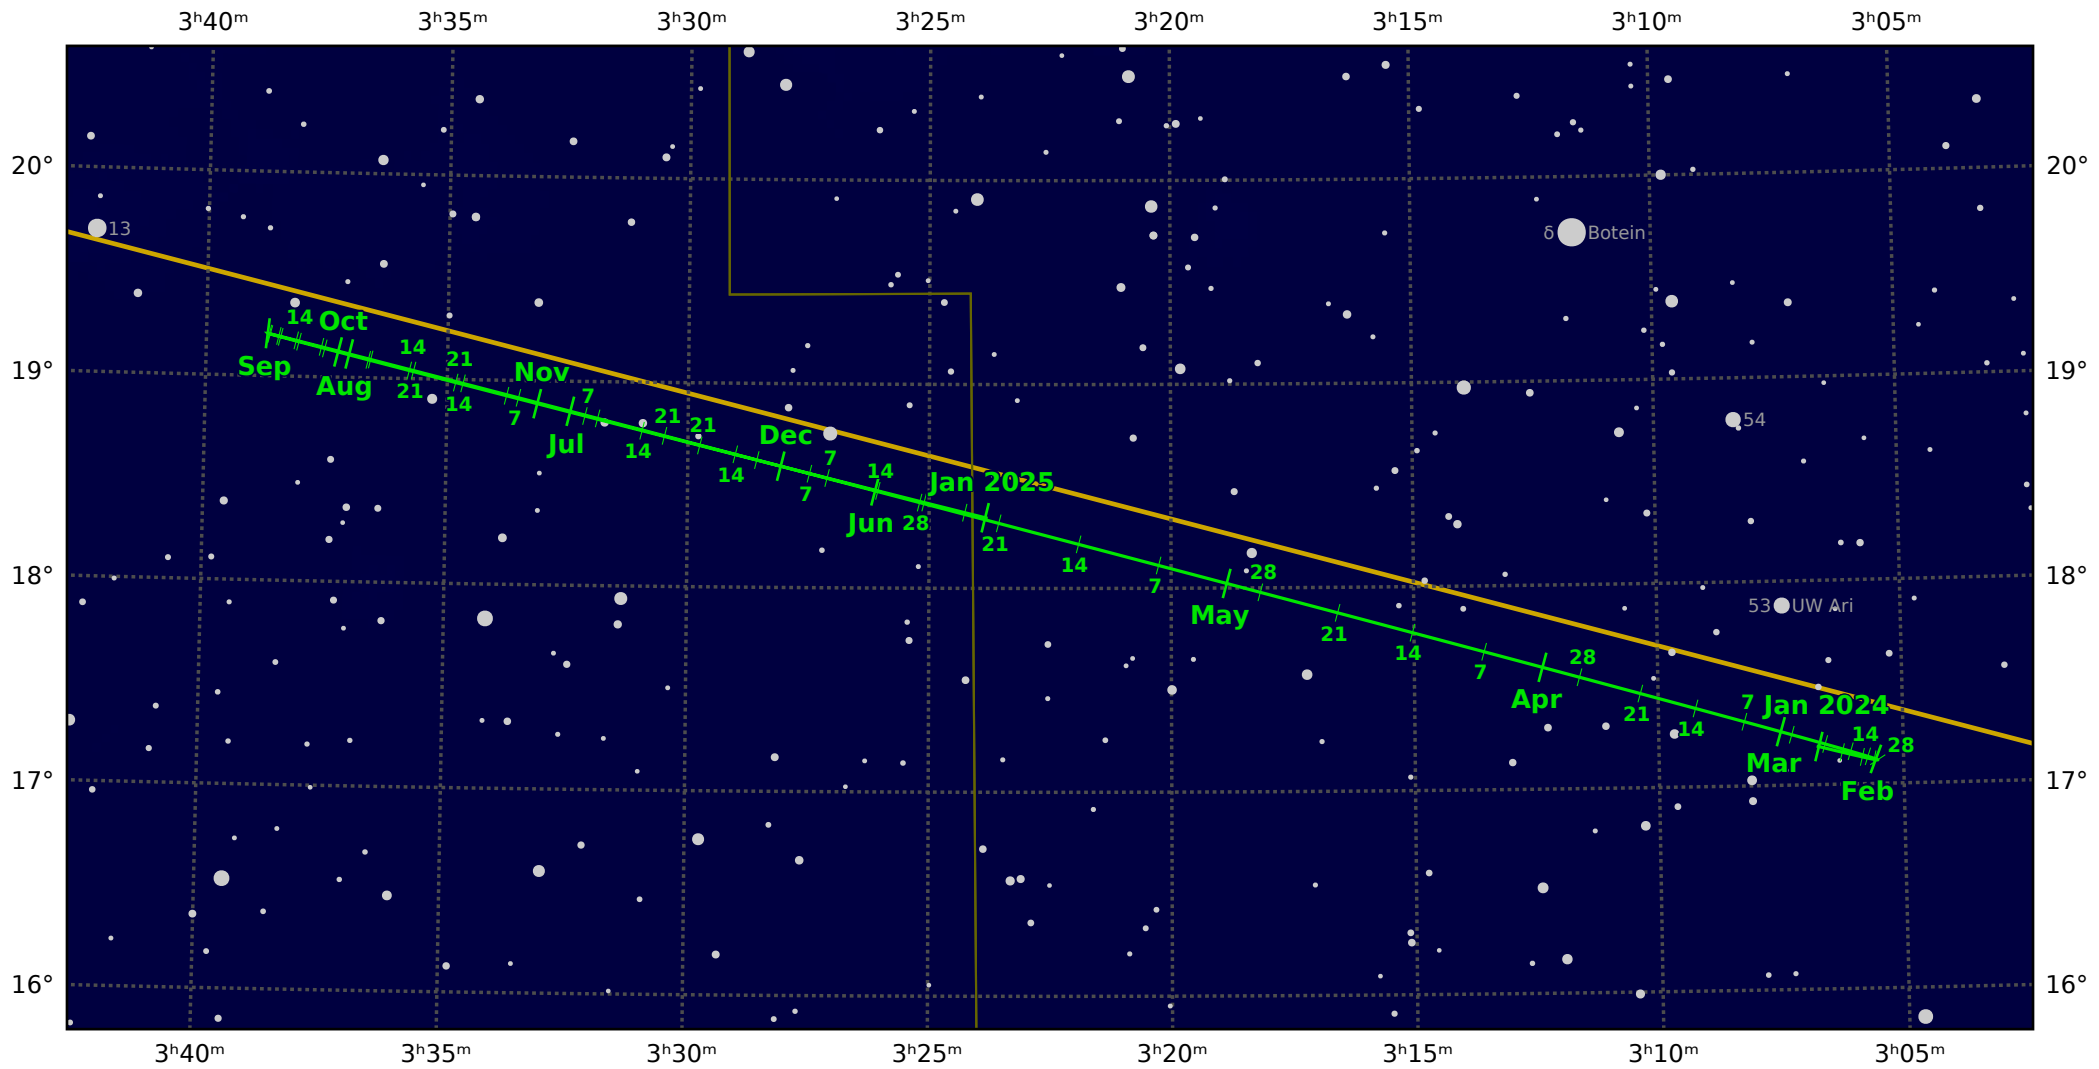

The path of Uranus in 2024

© Dominic Ford 2011-2021. Downloaded from <https://in-the-sky.org>

Magnitude scale: • 10.0 • 9.5 • 9.0 • 8.5 • 8.0 • 7.5 • 7.0 • 6.5 • 6.0 • 5.5 • 5.0 • 4.5 • 4.0

— Ecliptic Plane — Galactic Plane