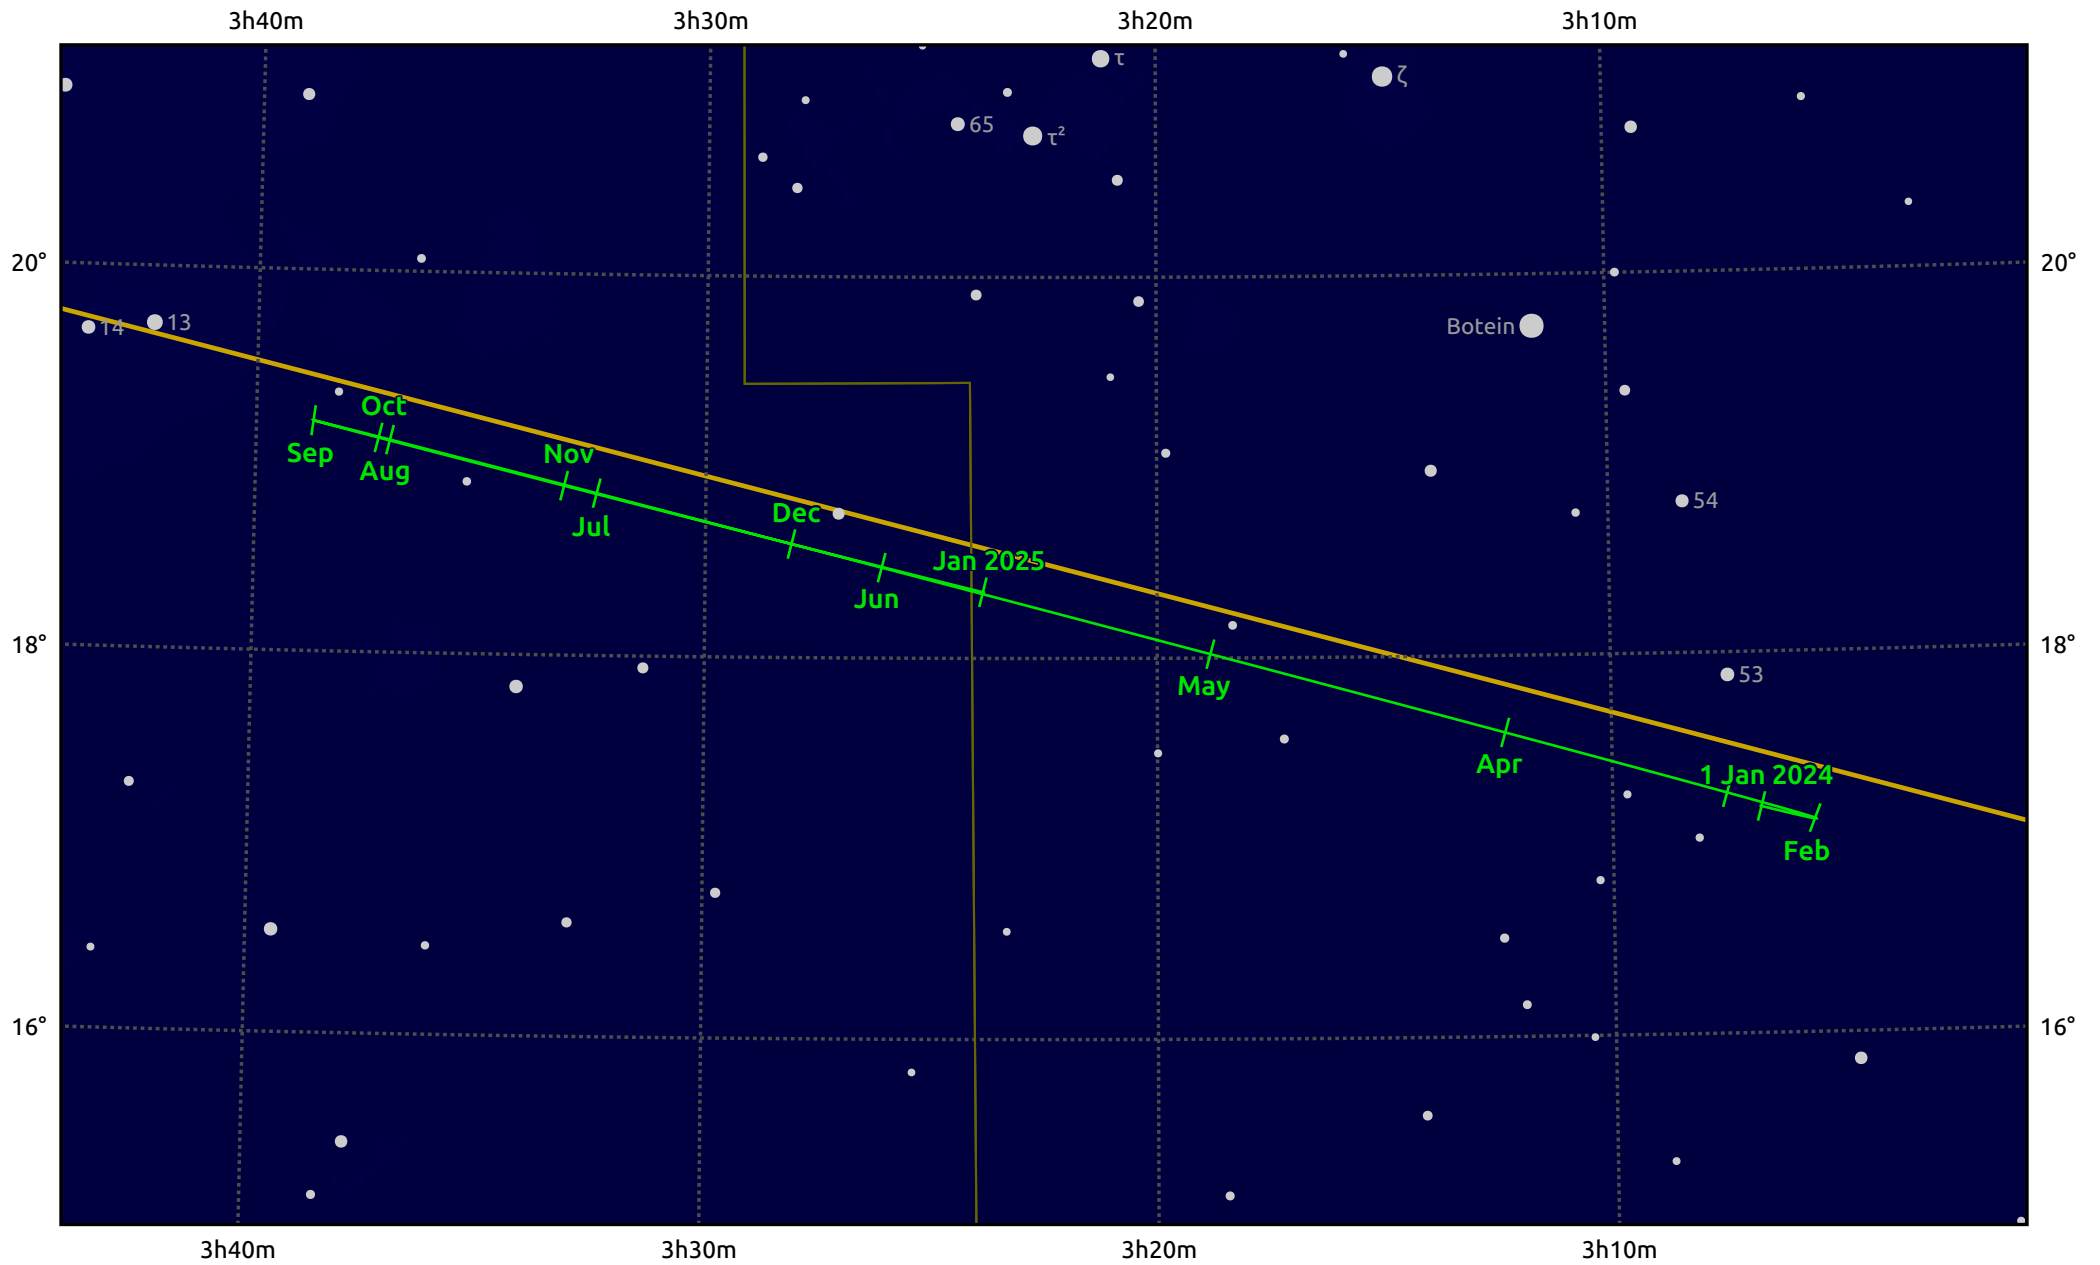

The path of Uranus in 2024

© Dominic Ford 2011–2025. Date markers placed at midnight UTC. Downloaded from <https://in-the-sky.org>

Magnitude scale: ● 8.0 ● 7.0 ● 6.0 ● 5.0 ● 4.0

— Ecliptic Plane

- Galaxy
- Bright nebula
- Open cluster
- Globular cluster
- Planetary nebula

Date	Mag	Angular size
2024 Jan 1	5.7	3.7"
2024 Apr 1	5.8	3.5"
2024 Jul 1	5.8	3.5"
2024 Oct 1	5.7	3.7"
2025 Jan 1	5.7	3.7"