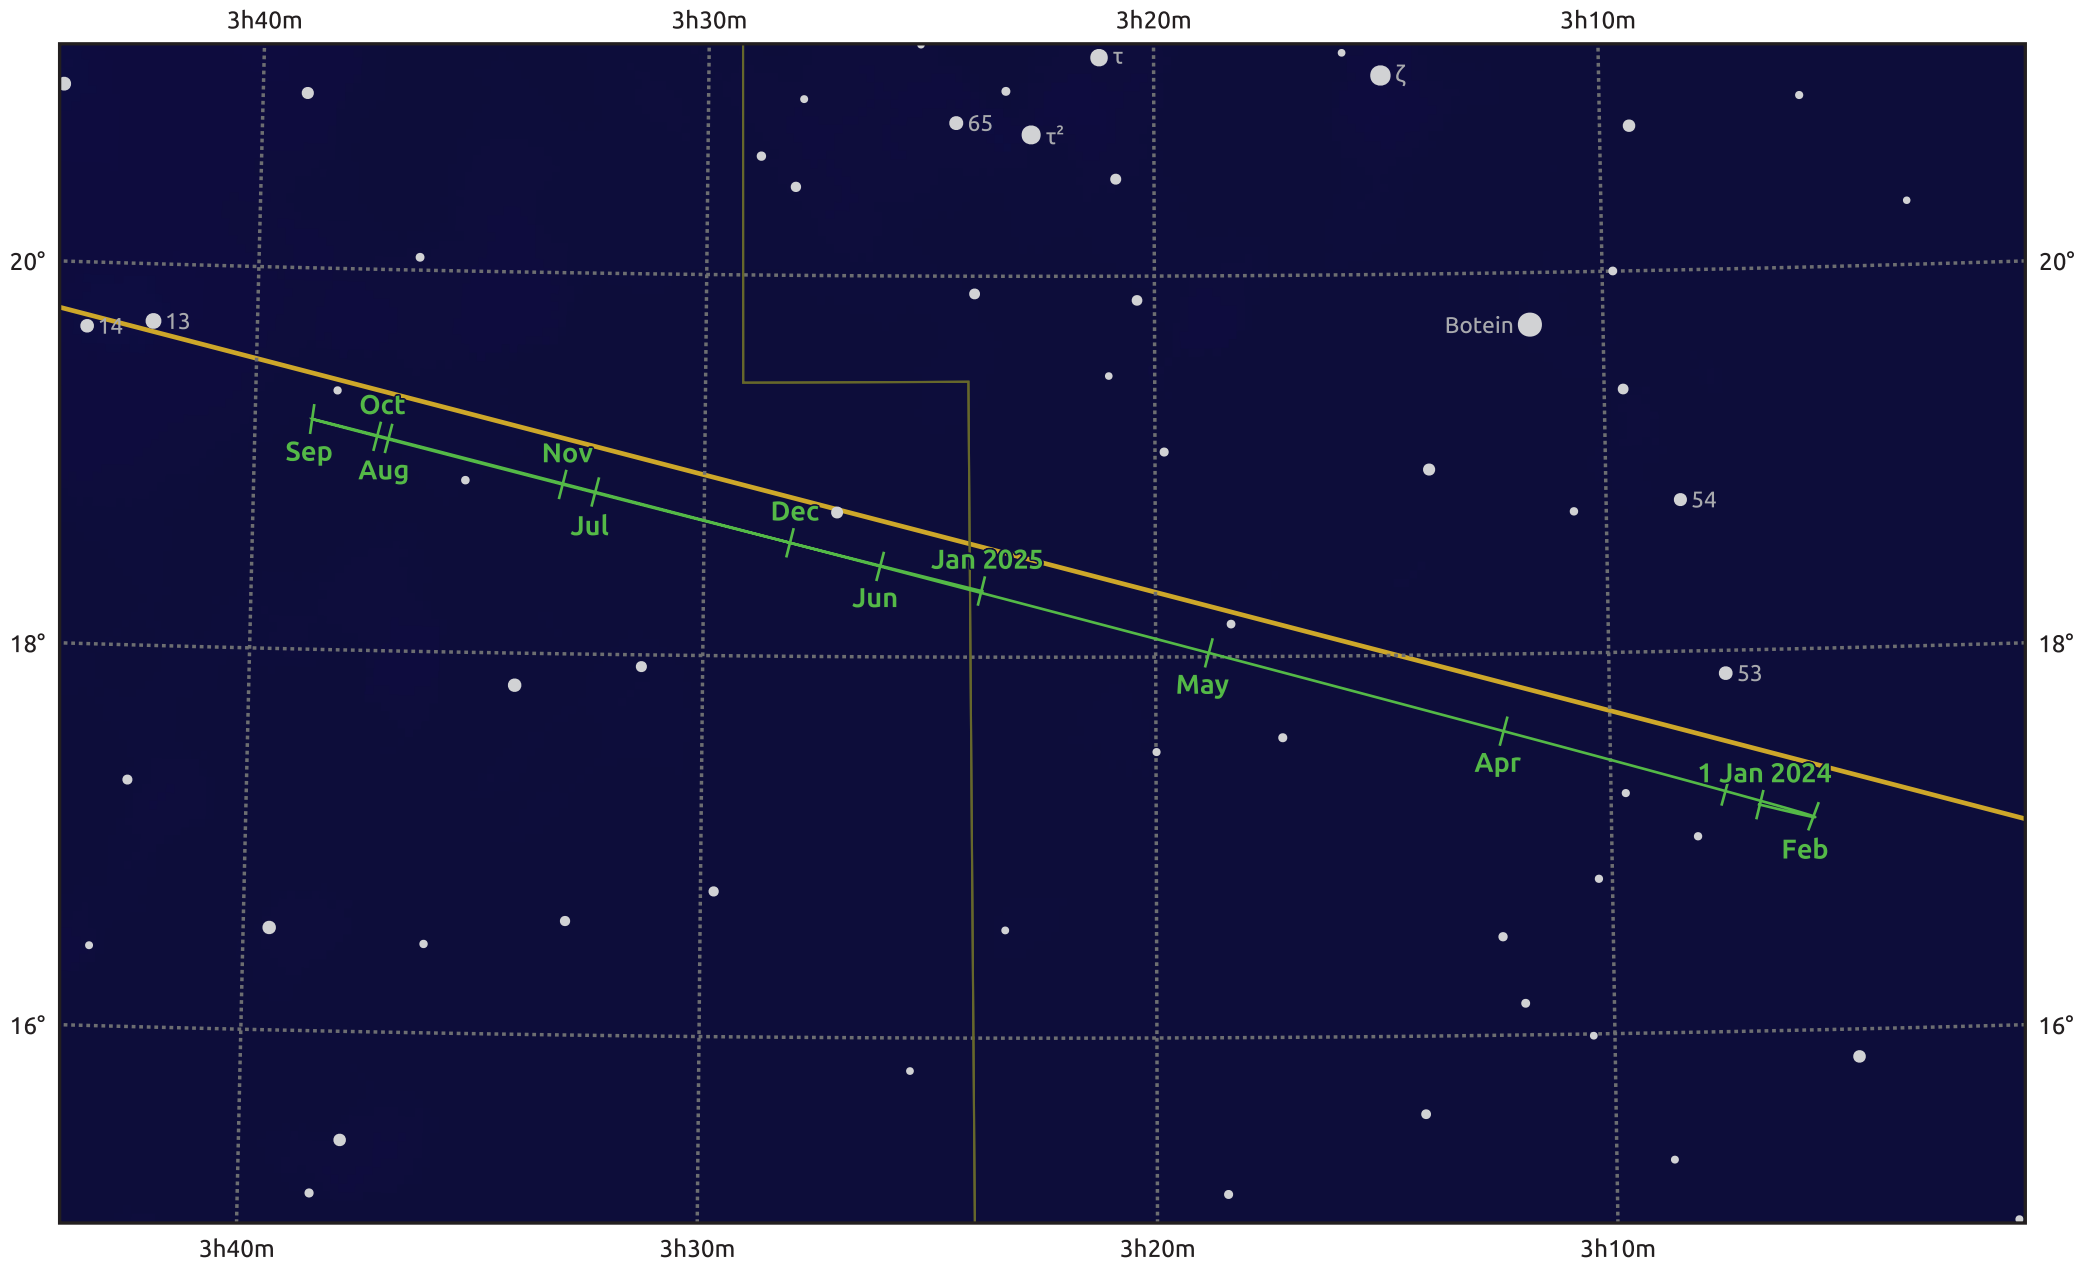

# The path of Uranus in 2024

© Dominic Ford 2011–2025. Date markers placed at midnight UTC. Downloaded from <https://in-the-sky.org>

Magnitude scale: • 8.0 • 7.0 • 6.0 • 5.0 ● 4.0

— Ecliptic Plane

- Galaxy
- Bright nebula
- Open cluster
- ⊕ Globular cluster
- ◆ Planetary nebula

Date	Mag	Angular size
2024 Jan 1	5.7	3.7"
2024 Apr 1	5.8	3.5"
2024 Jul 1	5.8	3.5"
2024 Oct 1	5.7	3.7"
2025 Jan 1	5.7	3.7"