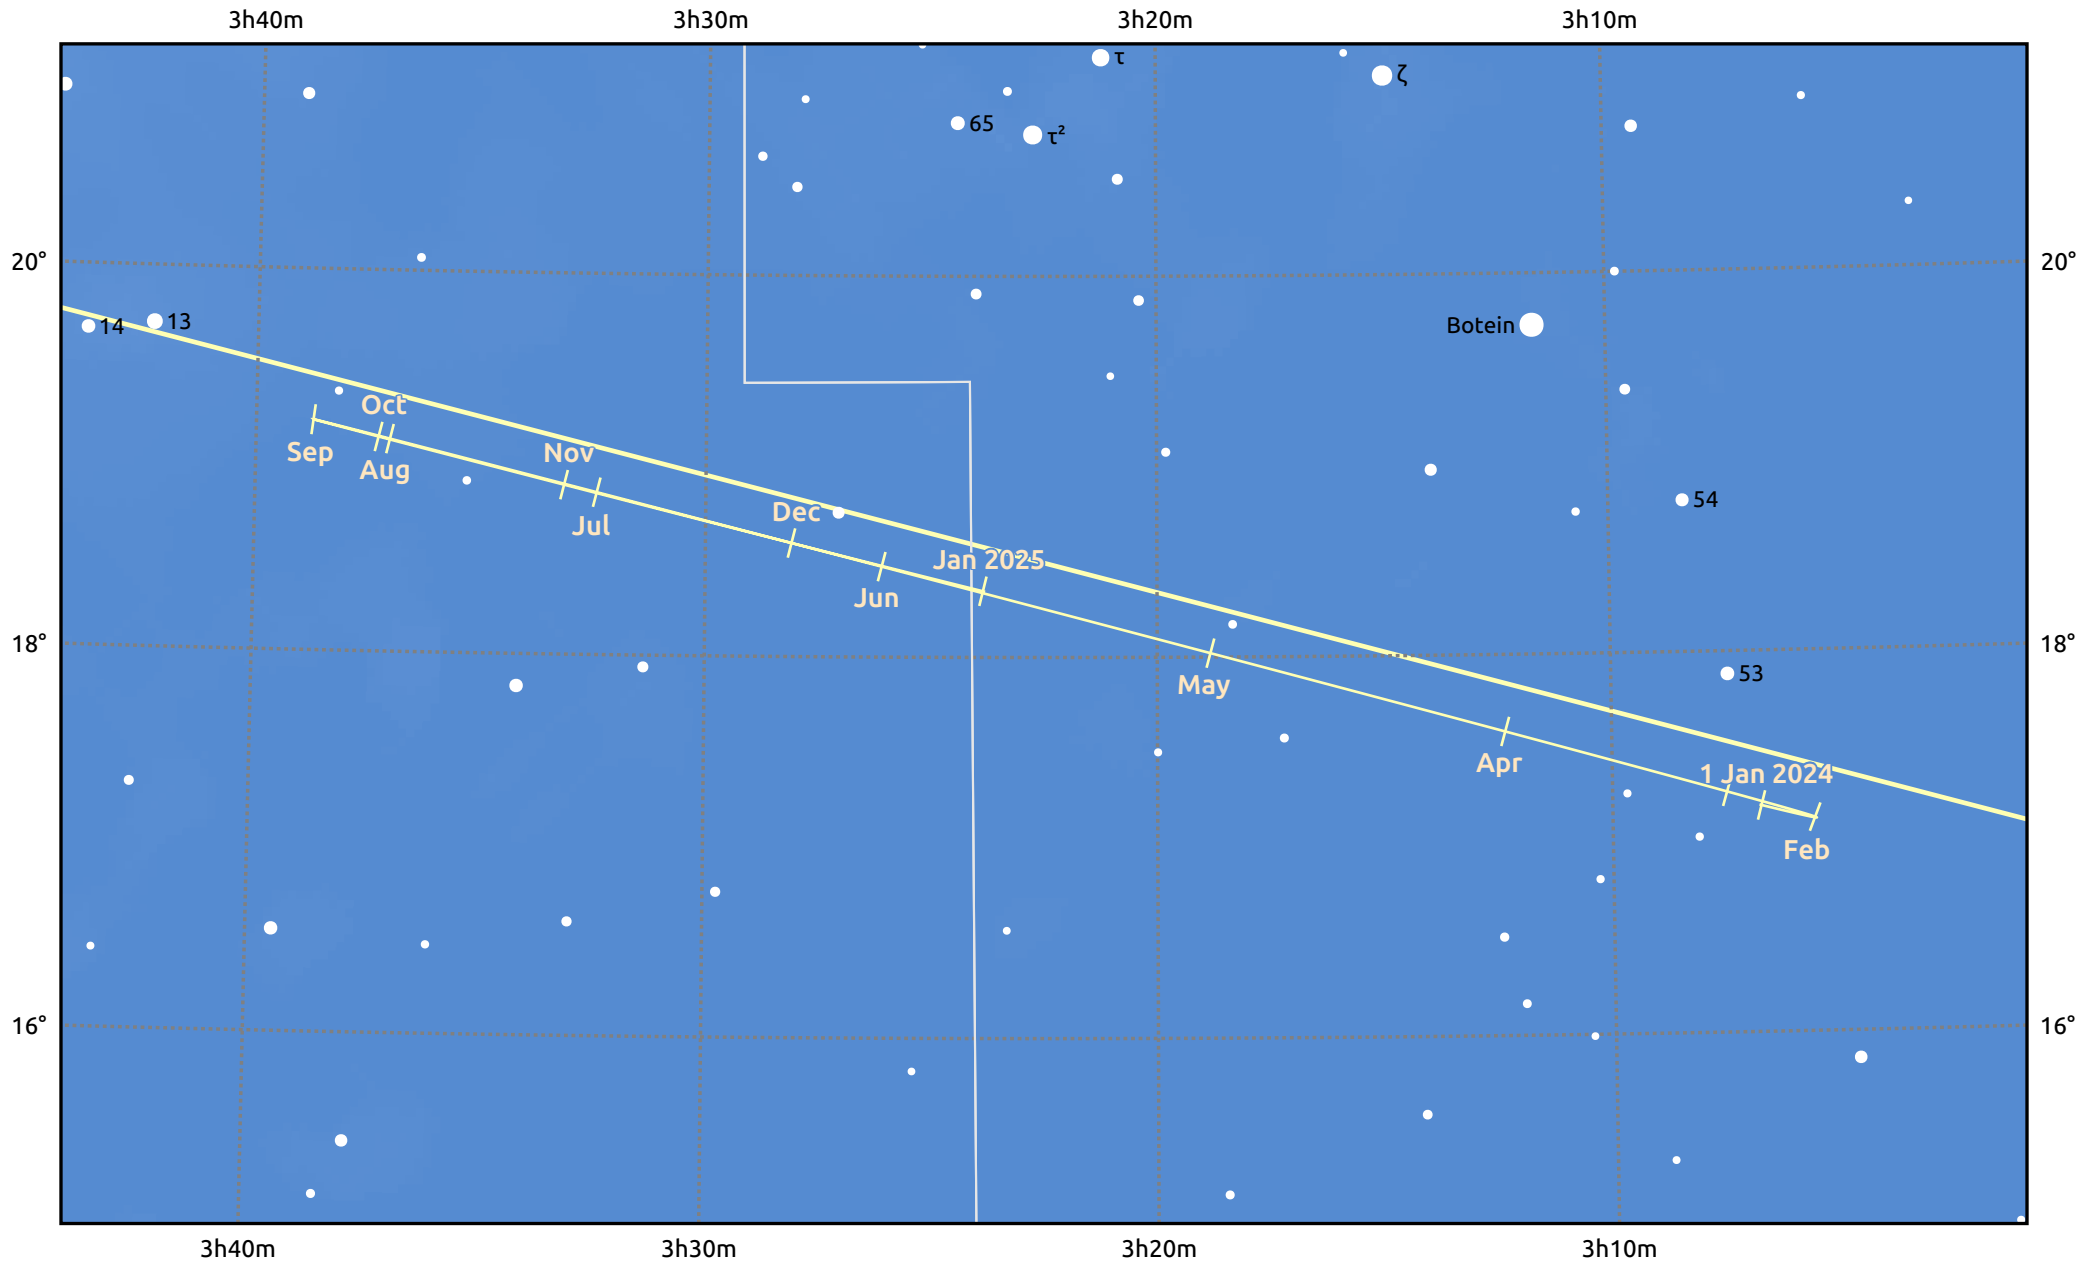

The path of Uranus in 2024

© Dominic Ford 2011–2025. Date markers placed at midnight UTC. Downloaded from <https://in-the-sky.org>

Magnitude scale: • 8.0 • 7.0 • 6.0 • 5.0 ● 4.0

— Ecliptic Plane

Galaxy Bright nebula Open cluster Globular cluster Planetary nebula

Date	Mag	Angular size
2024 Jan 1	5.7	3.7"
2024 Apr 1	5.8	3.5"
2024 Jul 1	5.8	3.5"
2024 Oct 1	5.7	3.7"
2025 Jan 1	5.7	3.7"