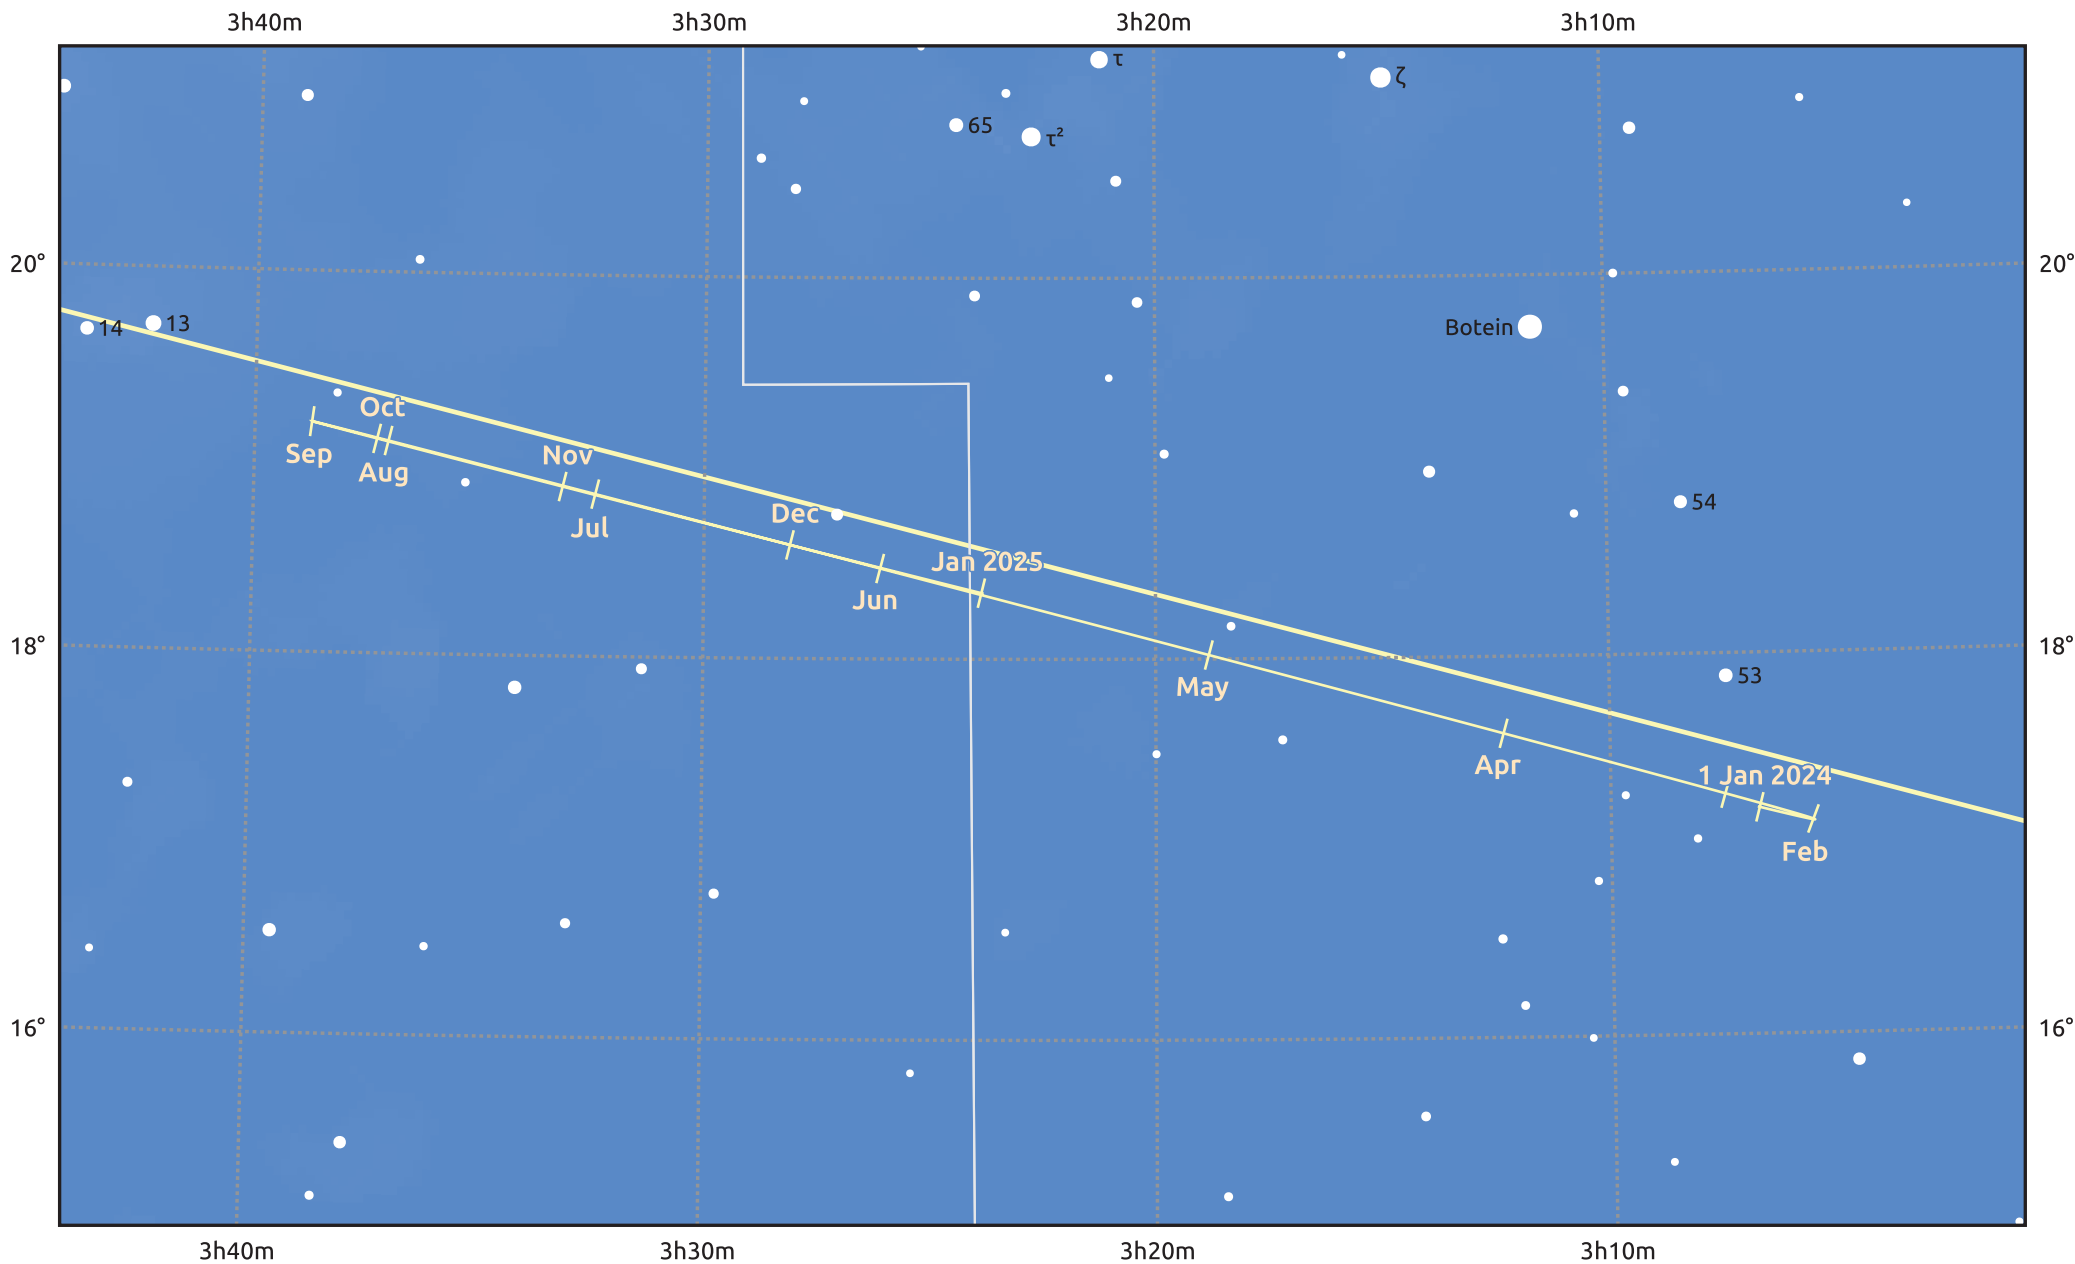

# The path of Uranus in 2024

© Dominic Ford 2011–2025. Date markers placed at midnight UTC. Downloaded from <https://in-the-sky.org>

Magnitude scale: • 8.0 • 7.0 • 6.0 • 5.0 ● 4.0

— Ecliptic Plane

Galaxy   Bright nebula   Open cluster   Globular cluster   Planetary nebula

Date	Mag	Angular size
2024 Jan 1	5.7	3.7"
2024 Apr 1	5.8	3.5"
2024 Jul 1	5.8	3.5"
2024 Oct 1	5.7	3.7"
2025 Jan 1	5.7	3.7"