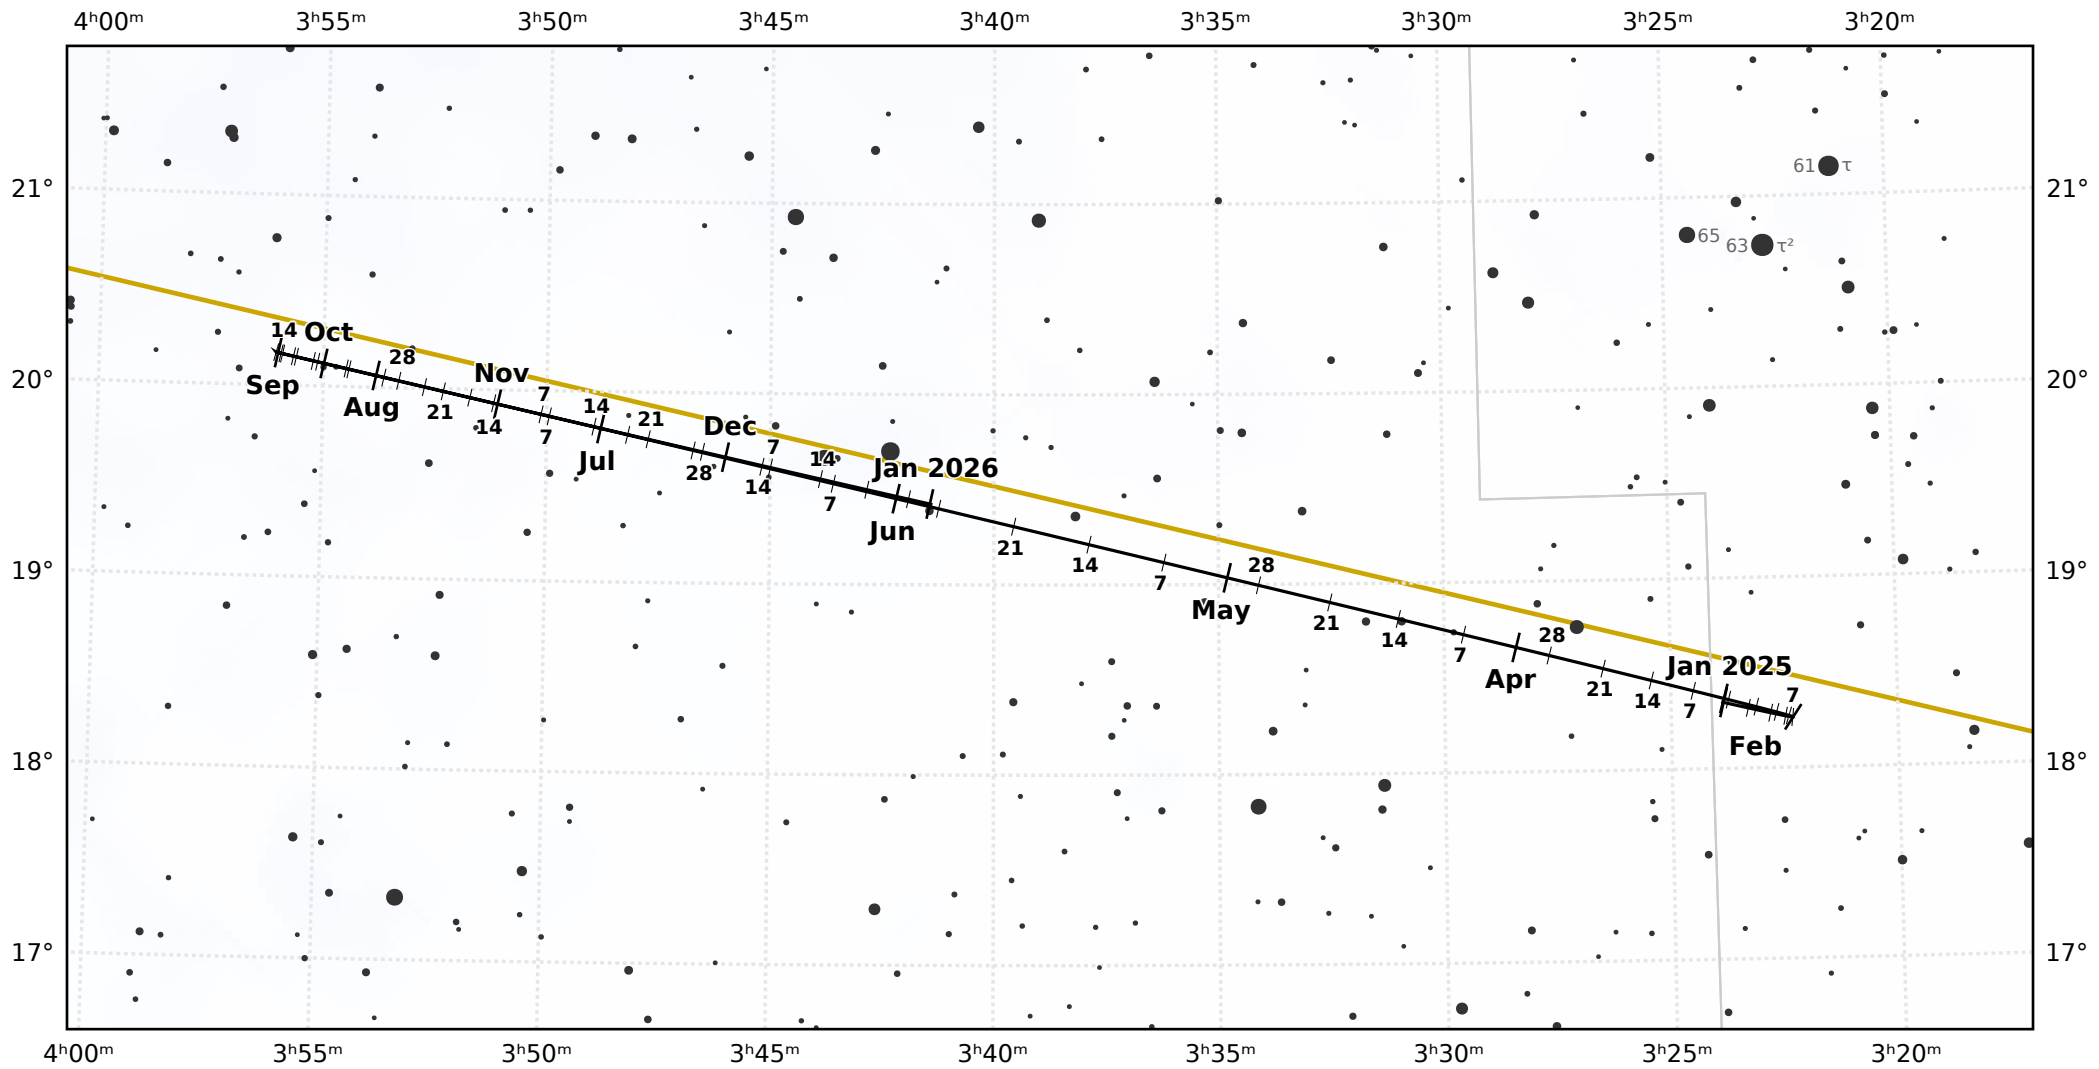

# The path of Uranus in 2025

© Dominic Ford 2011-2021. Downloaded from <https://in-the-sky.org>

Magnitude scale: •10.0 •9.5 •9.0 •8.5 •8.0 •7.5 •7.0 •6.5 •6.0 •5.5 •5.0

— The Equator — Ecliptic Plane — Galactic Plane