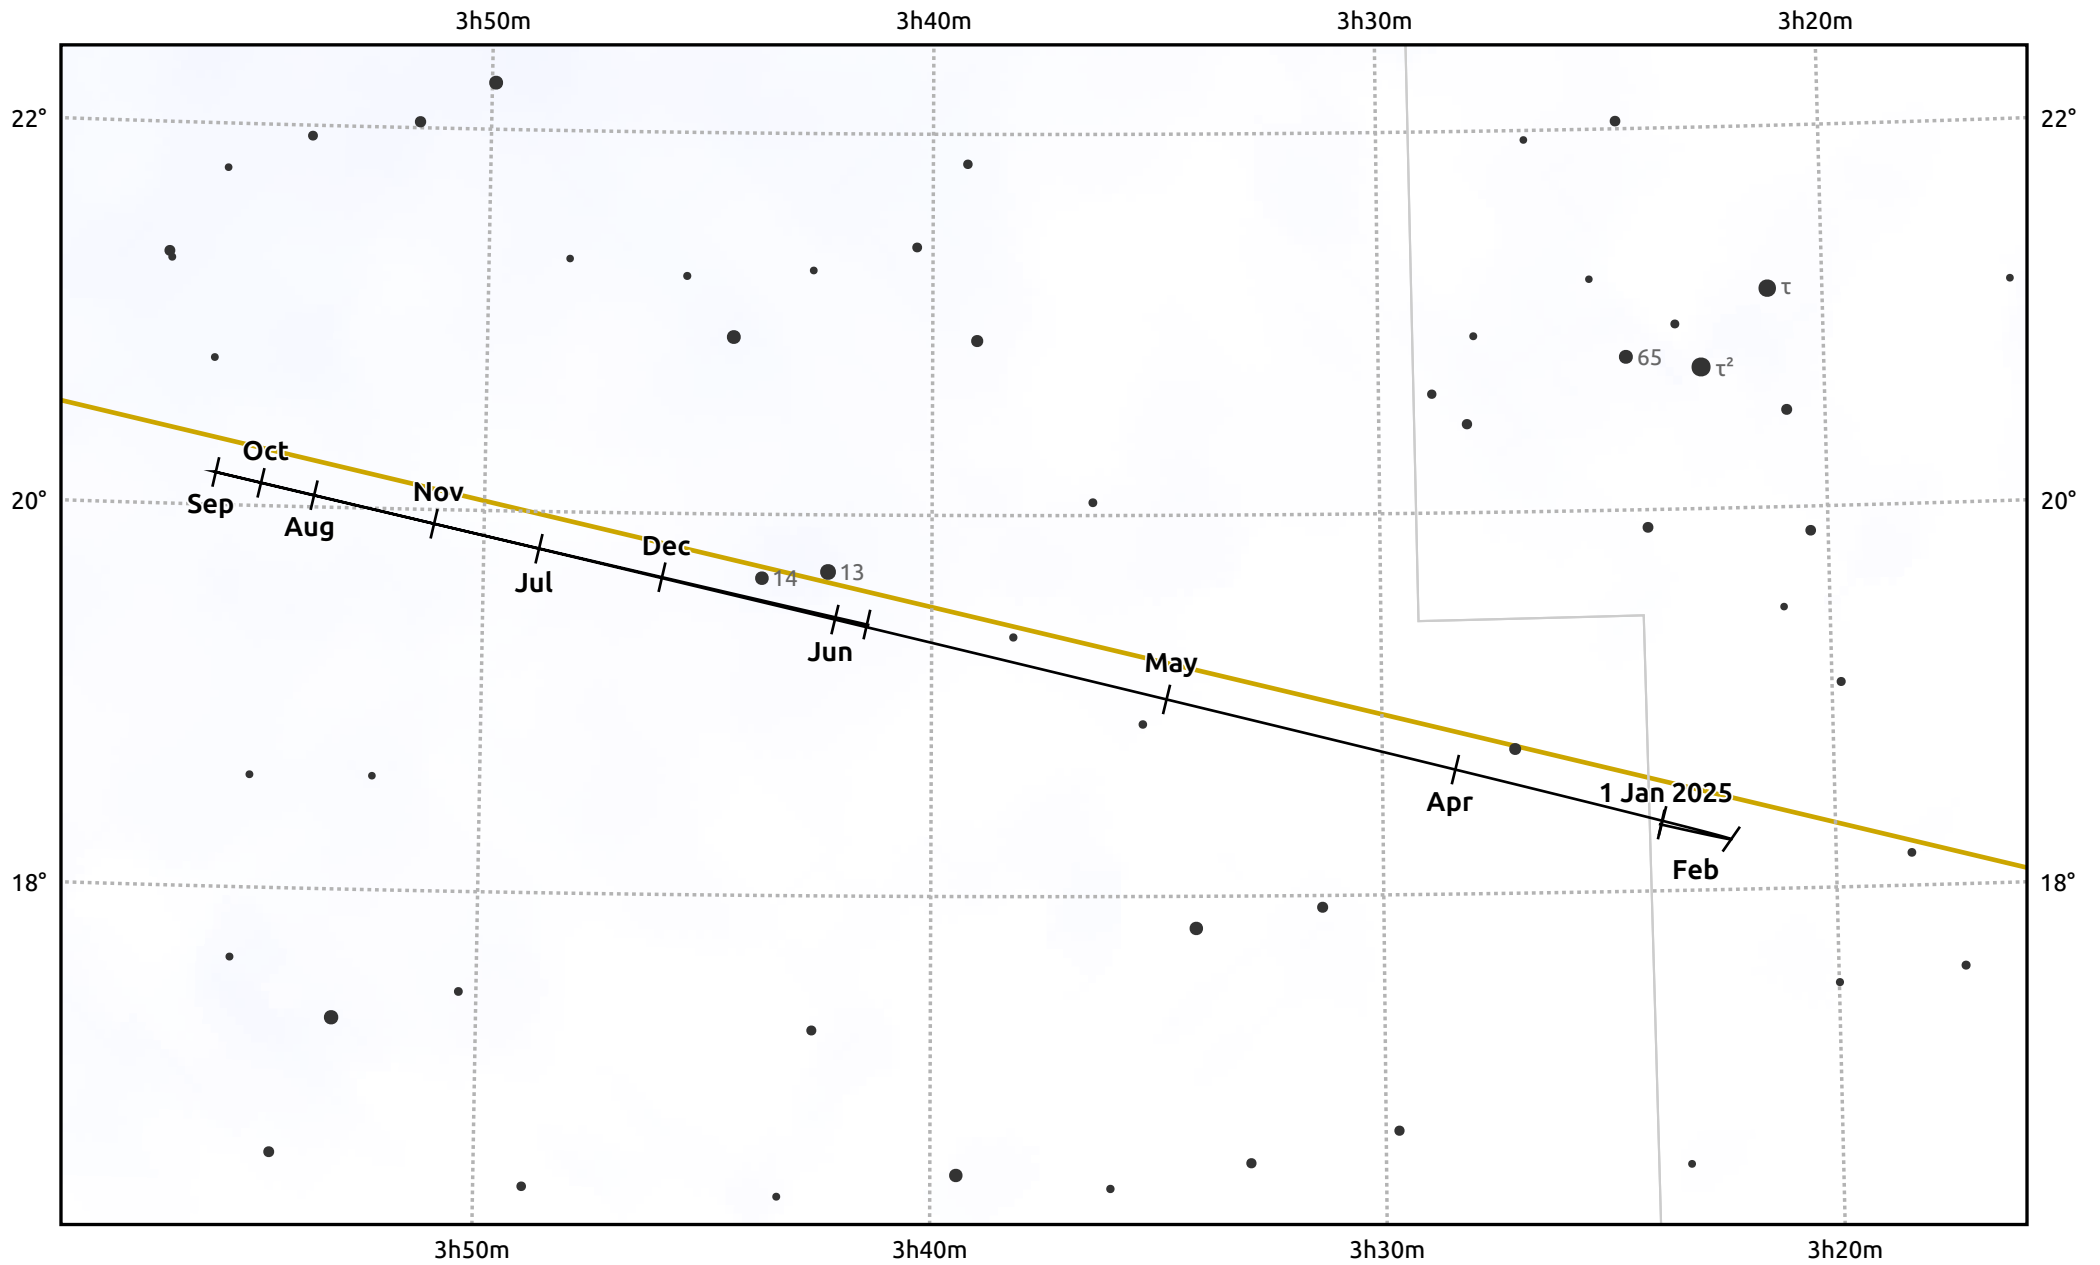

The path of Uranus in 2025

© Dominic Ford 2011–2025. Date markers placed at midnight UTC. Downloaded from <https://in-the-sky.org>

Magnitude scale: • 8.0 • 7.0 • 6.0 ● 5.0

— Ecliptic Plane

- Galaxy
- Bright nebula
- Open cluster
- ⊕ Globular cluster
- ⊕ Planetary nebula

Date	Mag	Angular size
2025 Jan 1	5.7	3.7"
2025 Apr 1	5.8	3.5"
2025 Jul 1	5.8	3.5"
2025 Oct 1	5.7	3.7"
2026 Jan 1	5.6	3.8"