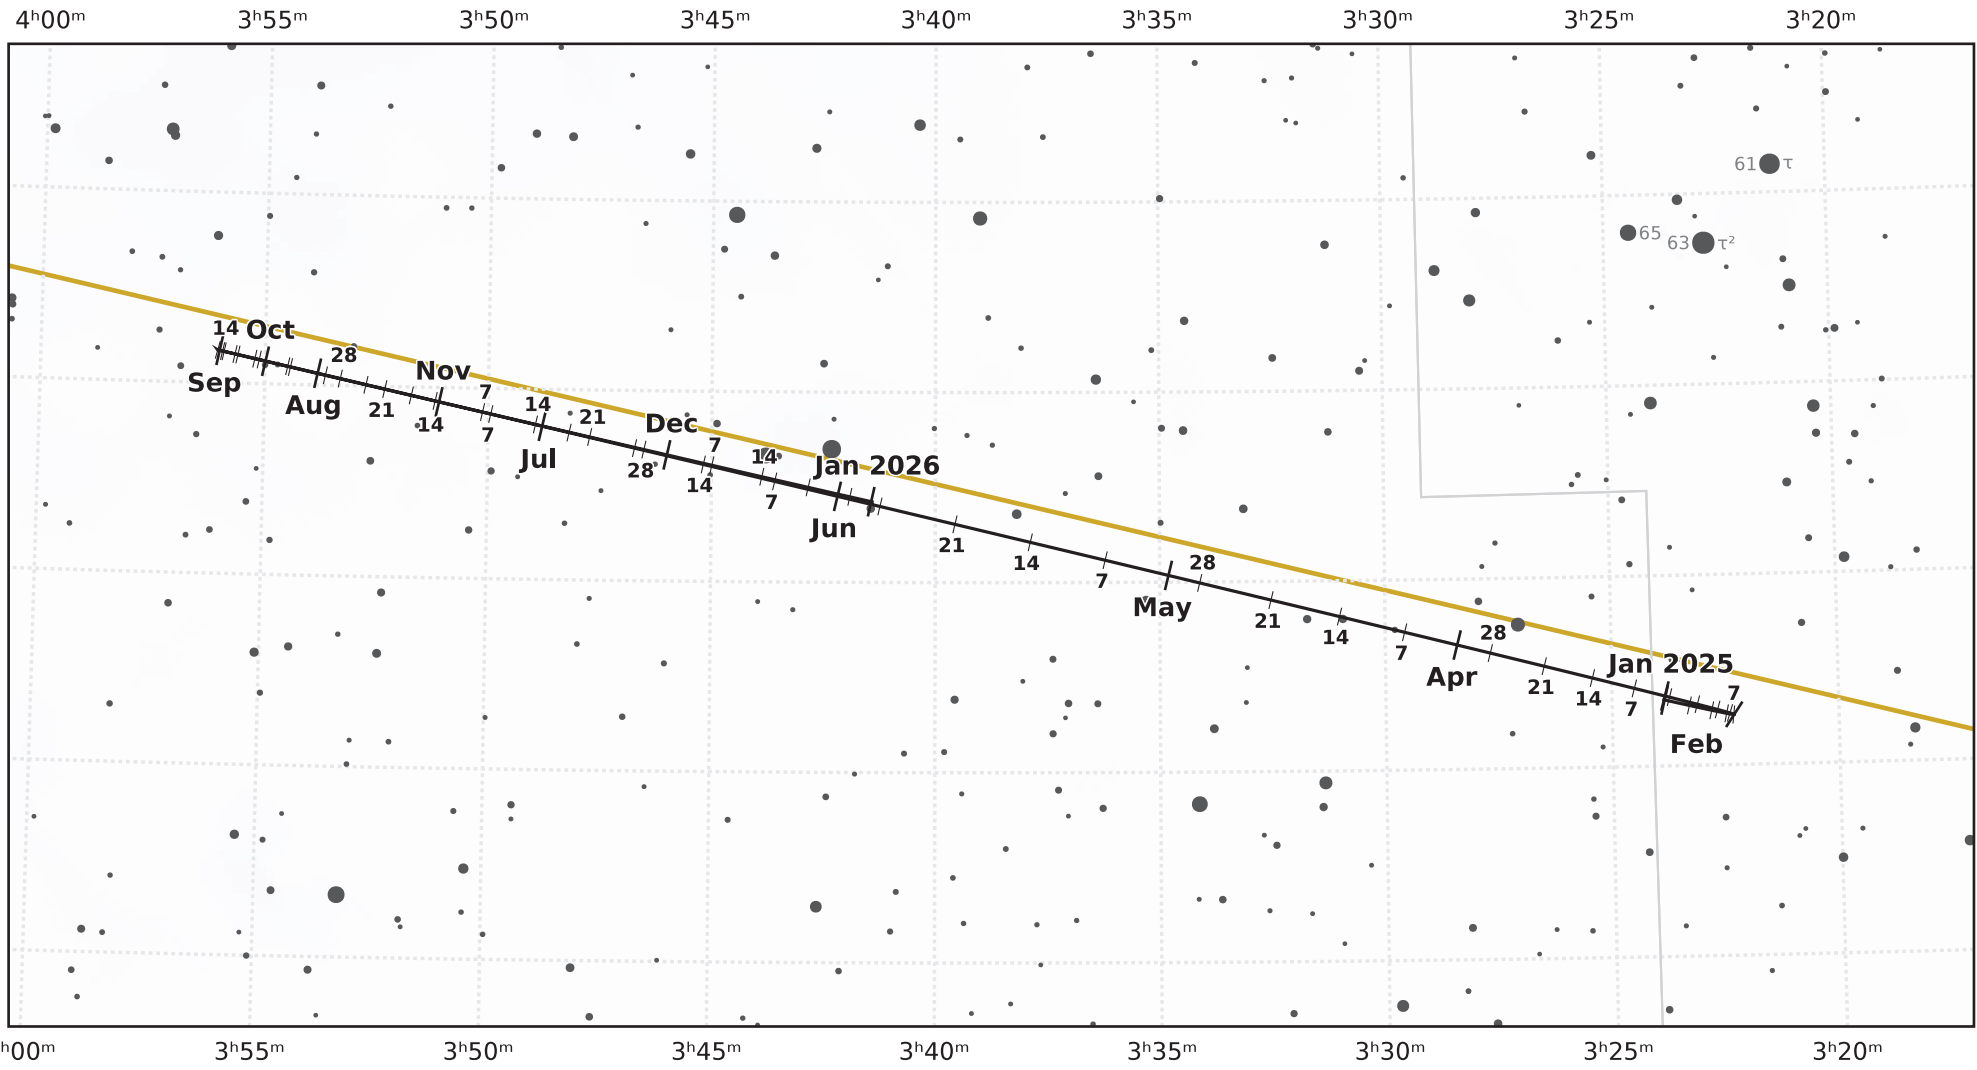

The path of Uranus in 2025

© Dominic Ford 2011–2021. Downloaded from <https://in-the-sky.org>

Magnitude scale: • 10.0 • 9.5 • 9.0 • 8.5 • 8.0 • 7.5 • 7.0 • 6.5 • 6.0 • 5.5 • 5.0

— The Equator — Ecliptic Plane — Galactic Plane