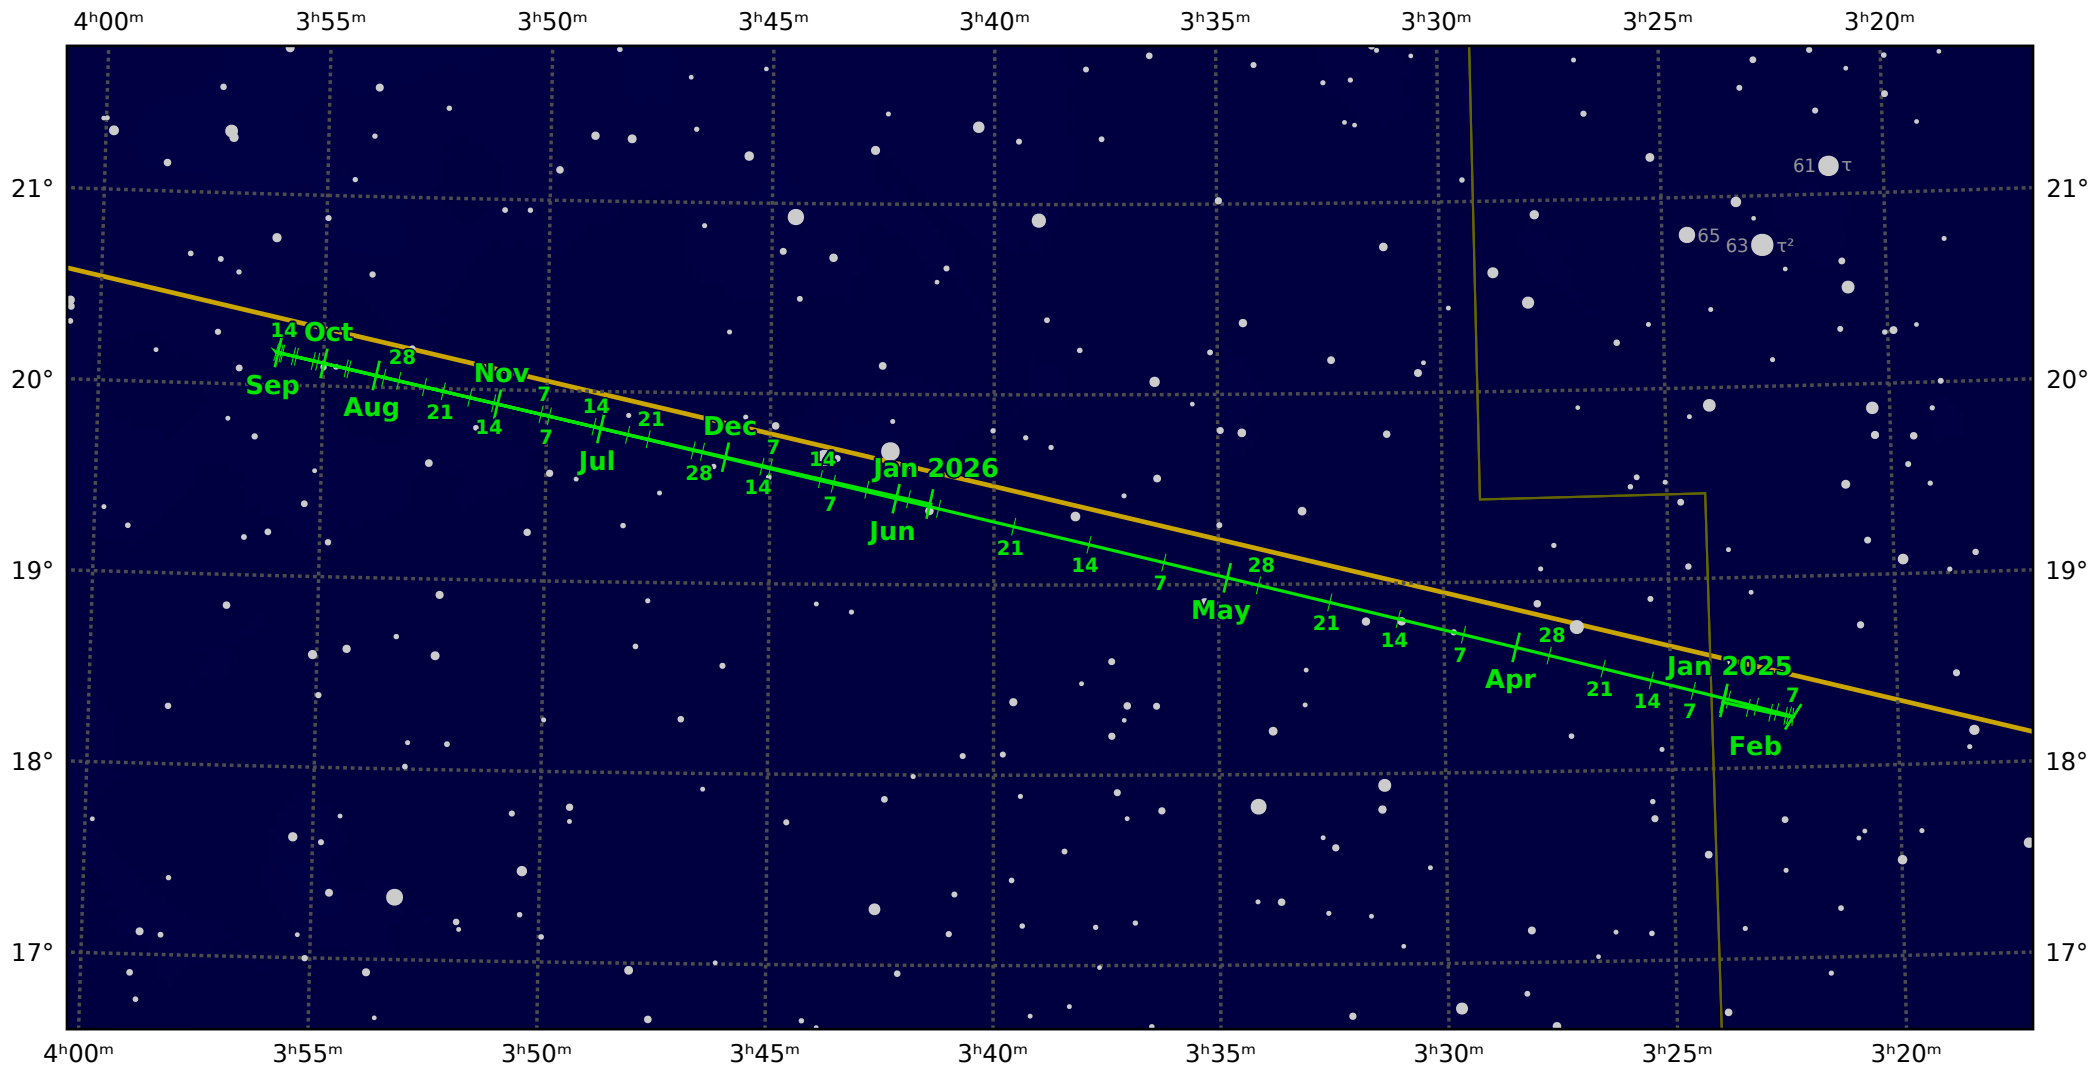

# The path of Uranus in 2025

© Dominic Ford 2011-2021. Downloaded from <https://in-the-sky.org>

Magnitude scale: •10.0 •9.5 •9.0 •8.5 •8.0 •7.5 •7.0 •6.5 •6.0 •5.5 •5.0

— Ecliptic Plane — Galactic Plane