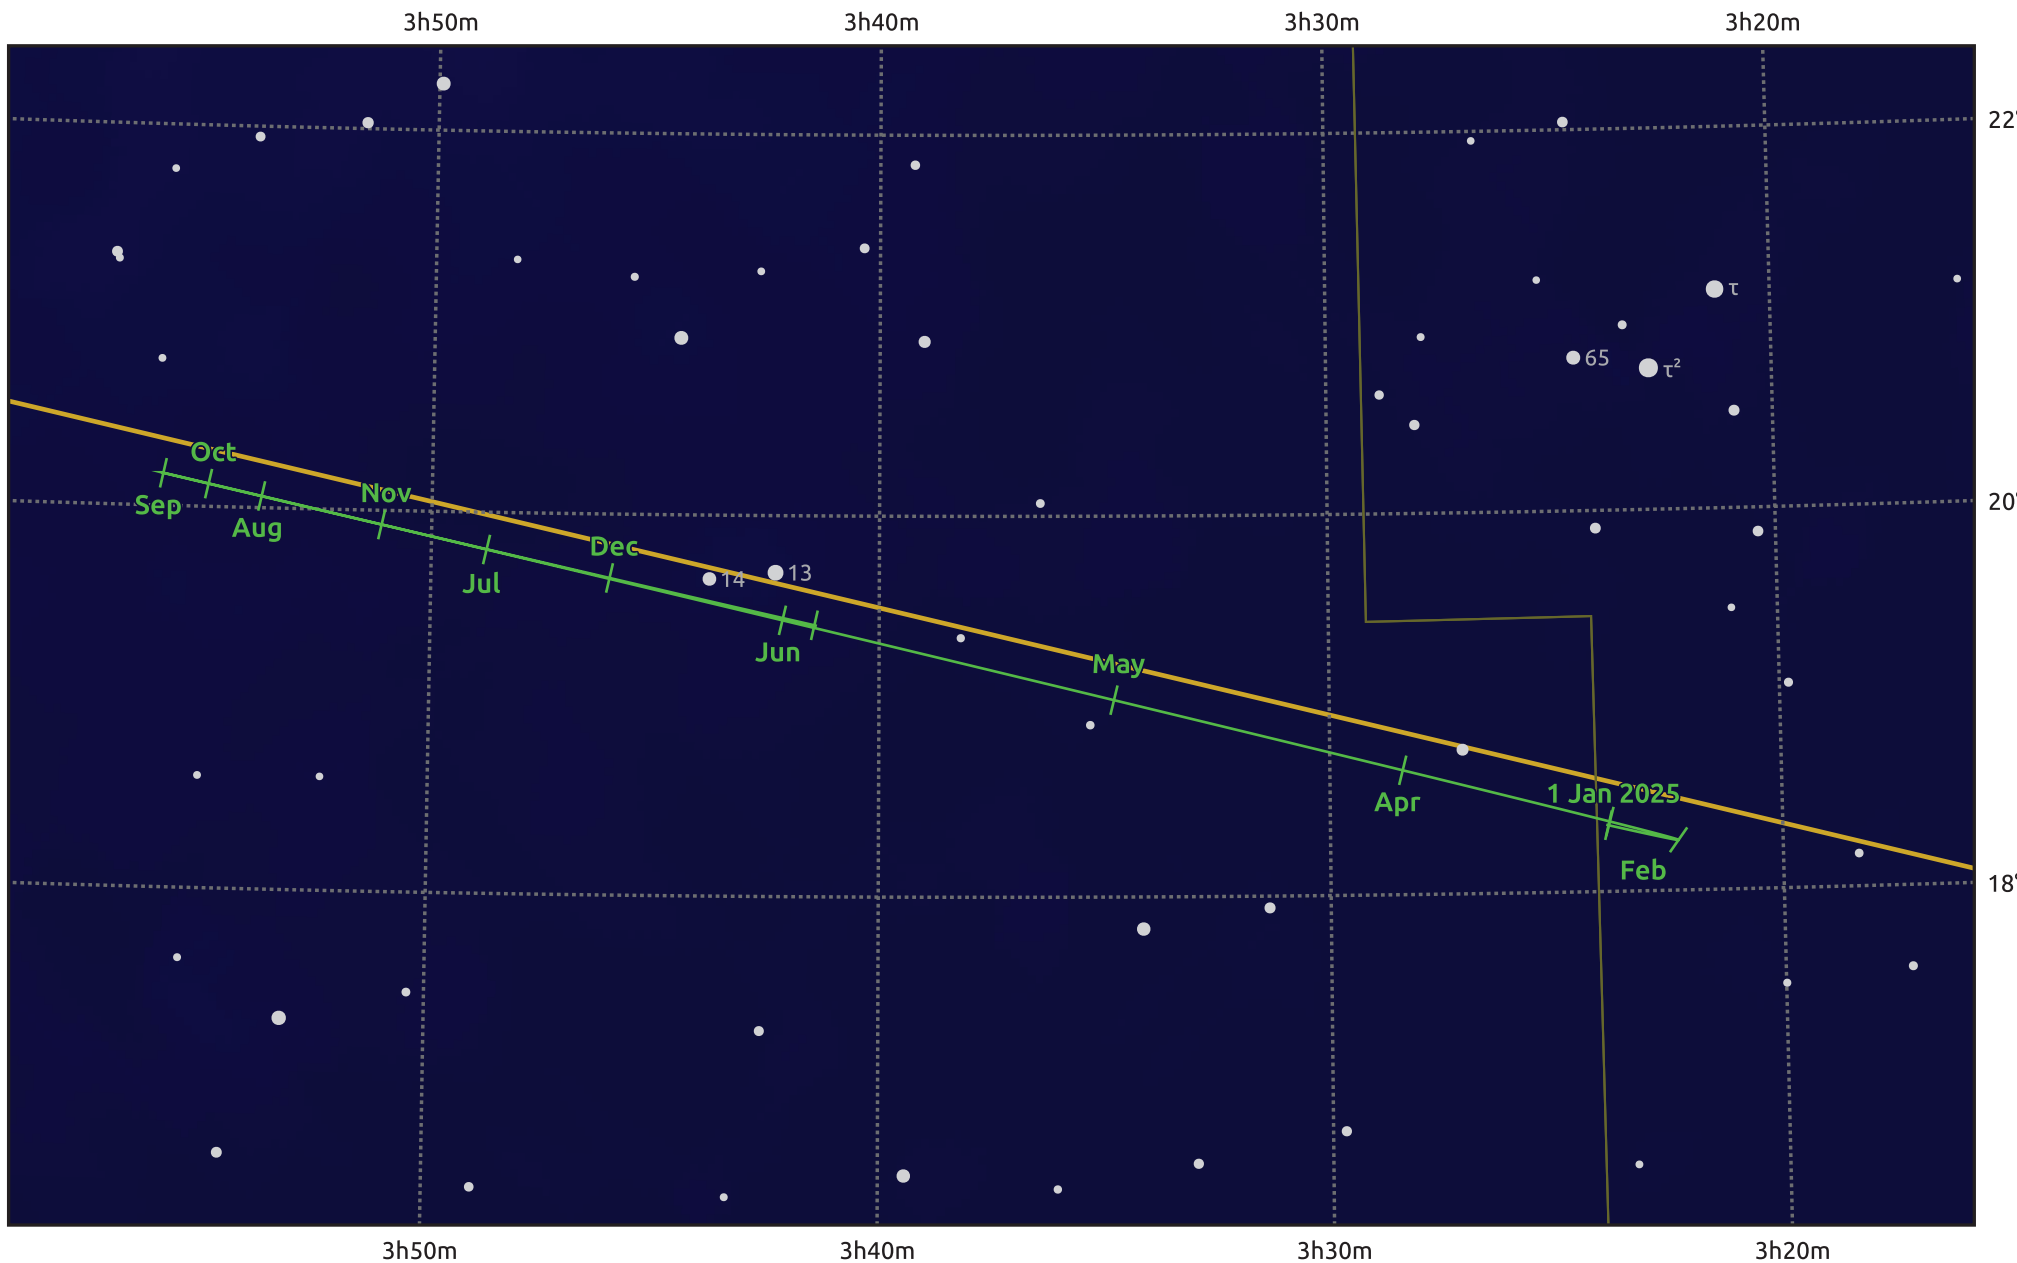

# The path of Uranus in 2025

© Dominic Ford 2011–2025. Date markers placed at midnight UTC. Downloaded from <https://in-the-sky.org>

Magnitude scale: • 8.0 • 7.0 • 6.0 • 5.0

— Ecliptic Plane

- Galaxy
- Bright nebula
- Open cluster
- Globular cluster
- Planetary nebula

Date	Mag	Angular size
2025 Jan 1	5.7	3.7"
2025 Apr 1	5.8	3.5"
2025 Jul 1	5.8	3.5"
2025 Oct 1	5.7	3.7"
2026 Jan 1	5.6	3.8"