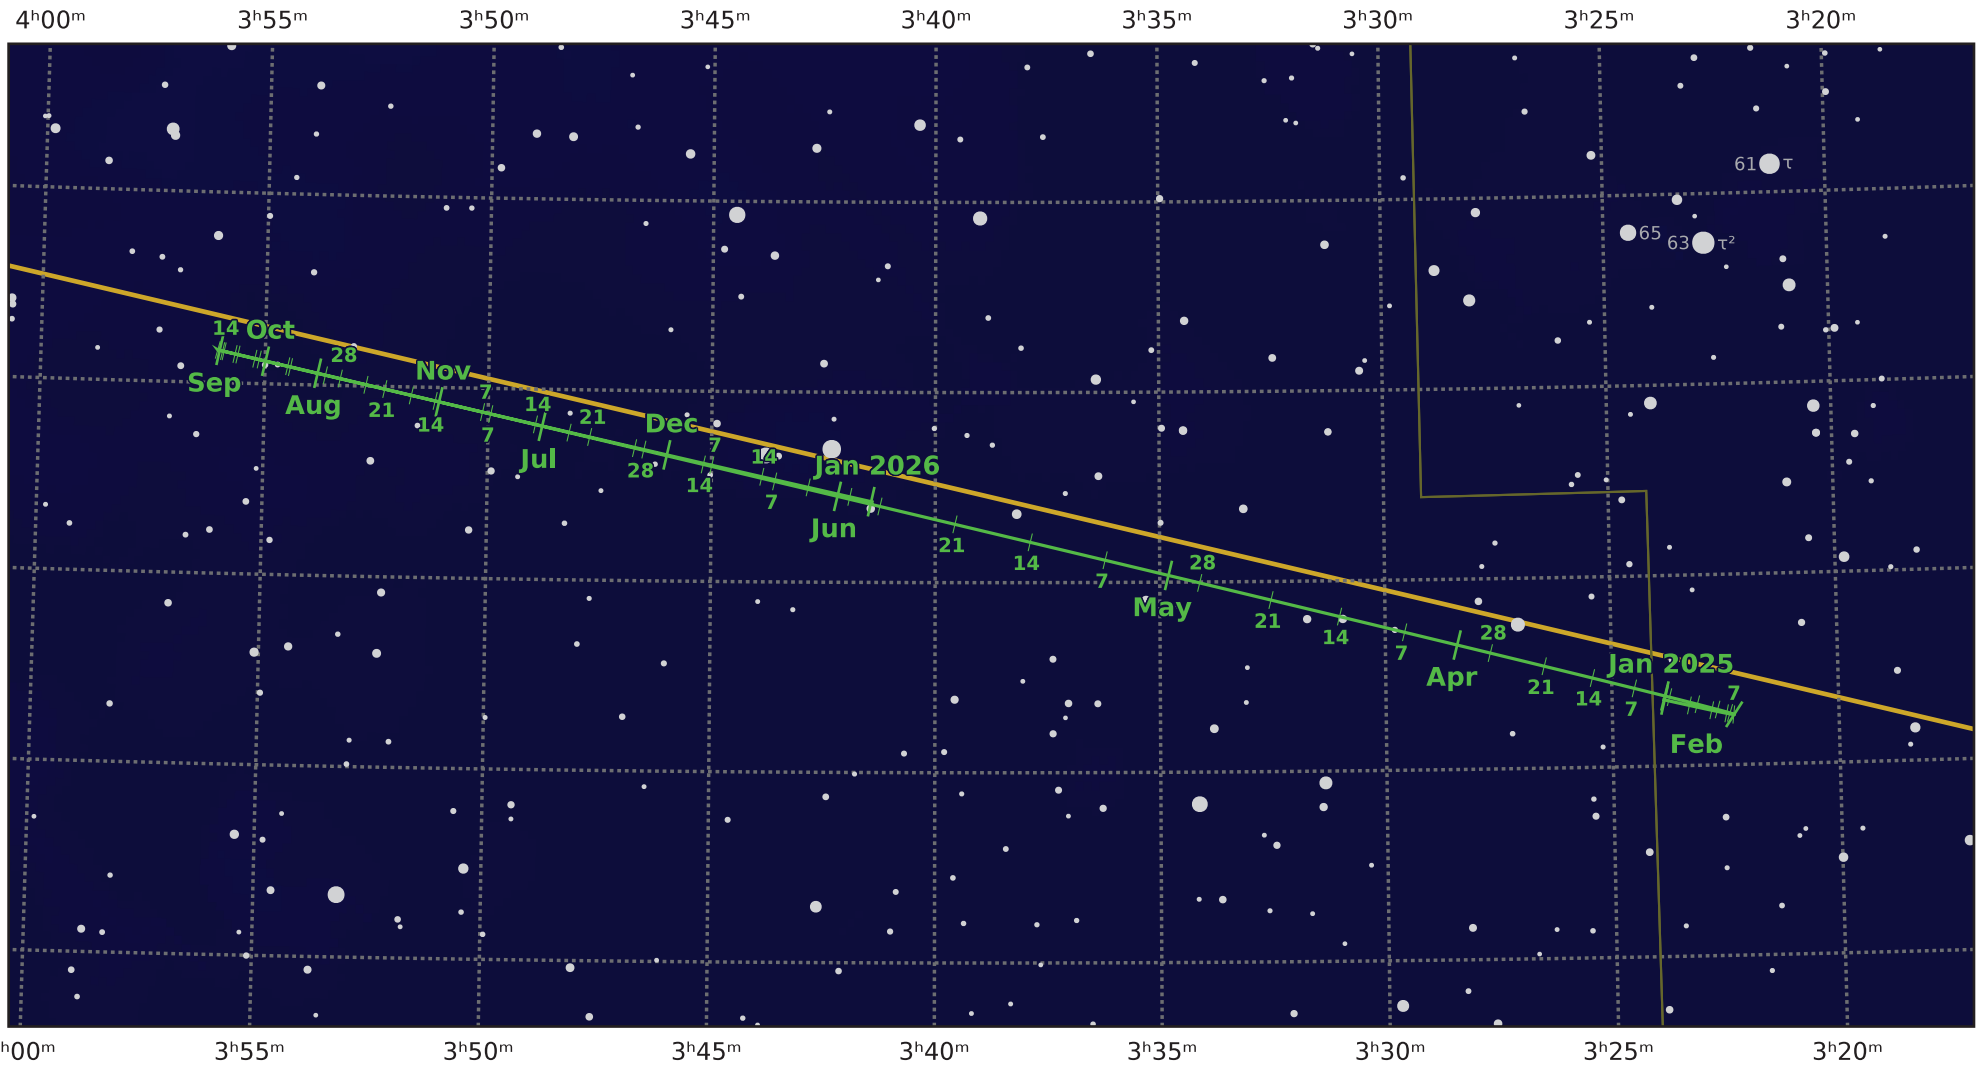

The path of Uranus in 2025

© Dominic Ford 2011–2021. Downloaded from <https://in-the-sky.org>

Magnitude scale: •10.0 •9.5 •9.0 •8.5 •8.0 •7.5 •7.0 •6.5 •6.0 •5.5 •5.0

— Ecliptic Plane — Galactic Plane