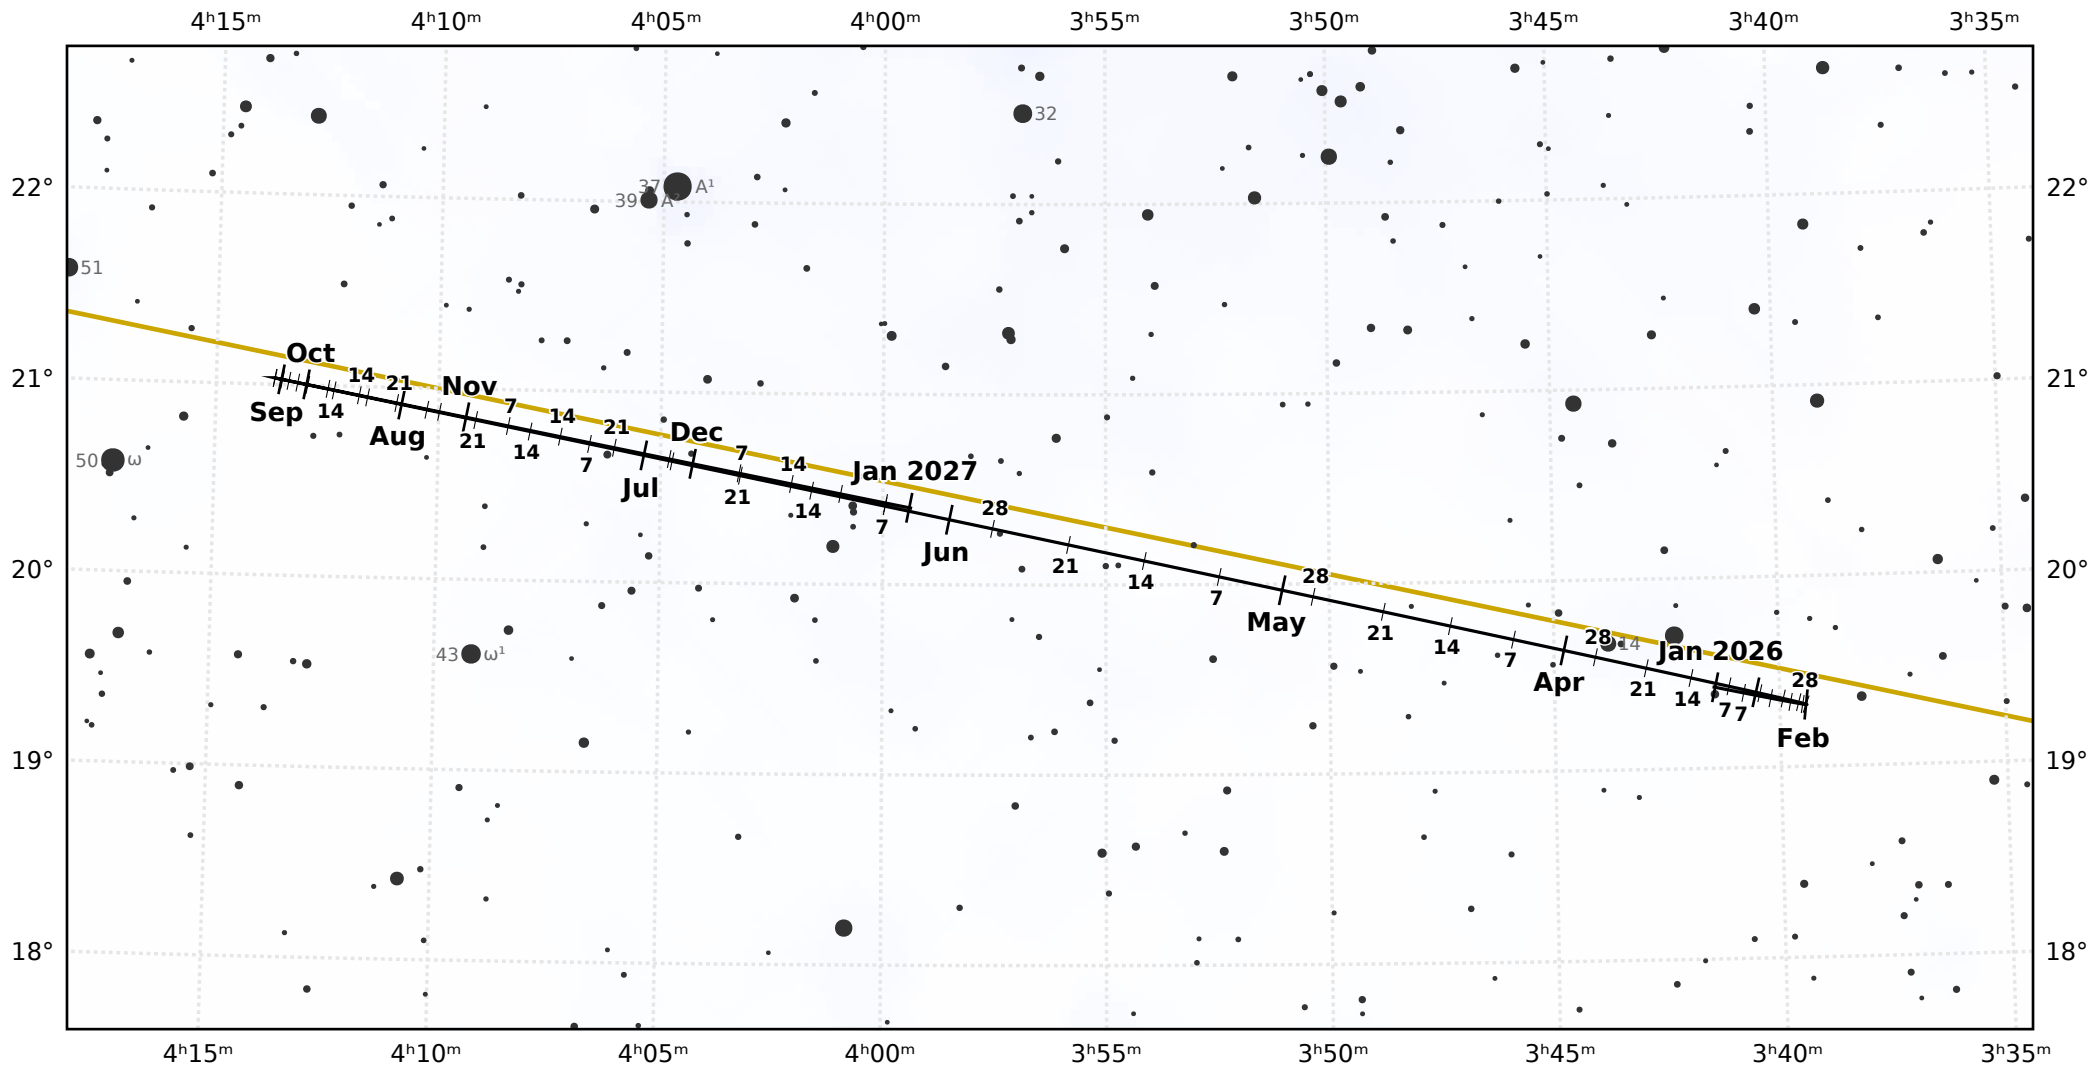

# The path of Uranus in 2026

© Dominic Ford 2011-2021. Downloaded from <https://in-the-sky.org>

Magnitude scale: ·10.0 ·9.5 ·9.0 ·8.5 ·8.0 ·7.5 ·7.0 ·6.5 ·6.0 ·5.5 ●5.0 ●4.5 ●4.0

— The Equator — Ecliptic Plane — Galactic Plane