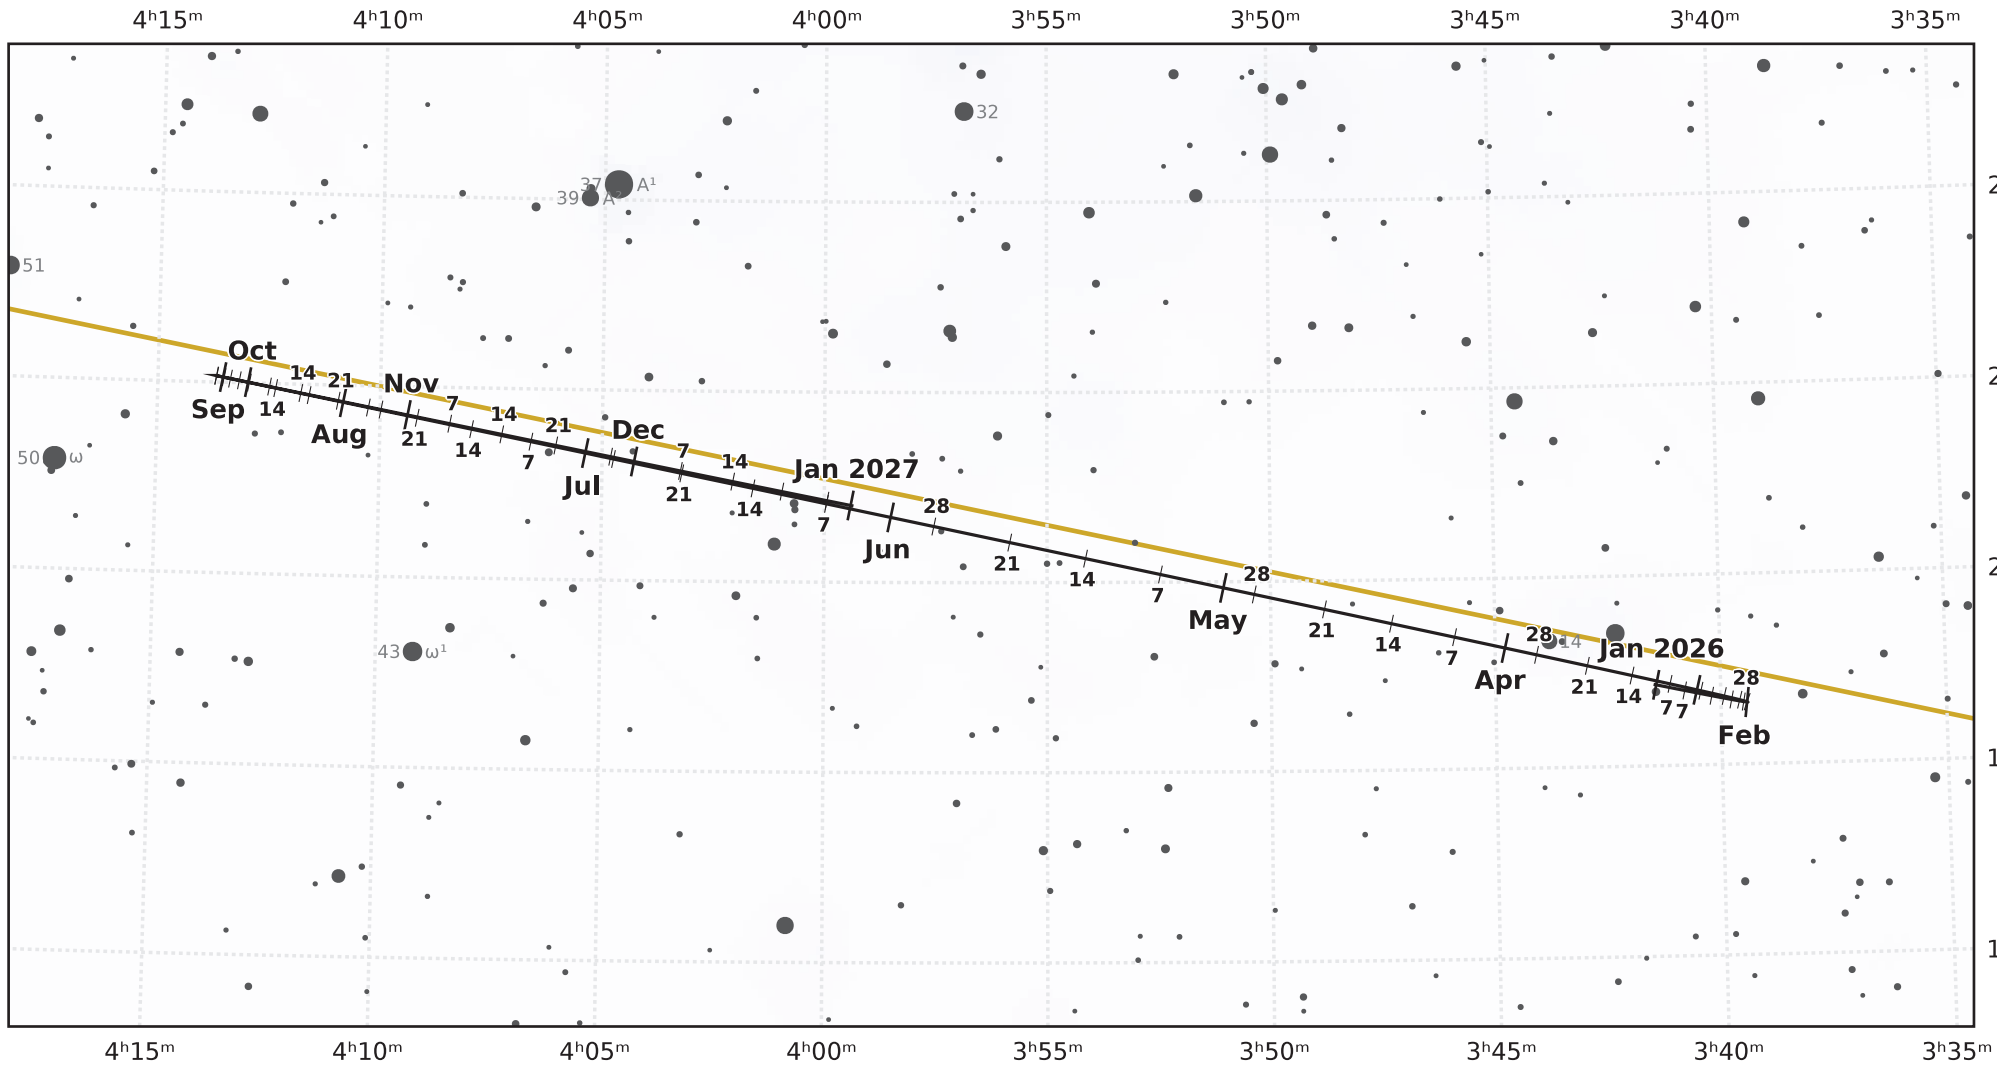

The path of Uranus in 2026

© Dominic Ford 2011–2021. Downloaded from <https://in-the-sky.org>

Magnitude scale: ● 10.0 ● 9.5 ● 9.0 ● 8.5 ● 8.0 ● 7.5 ● 7.0 ● 6.5 ● 6.0 ● 5.5 ● 5.0 ● 4.5 ● 4.0

— The Equator — Ecliptic Plane — Galactic Plane