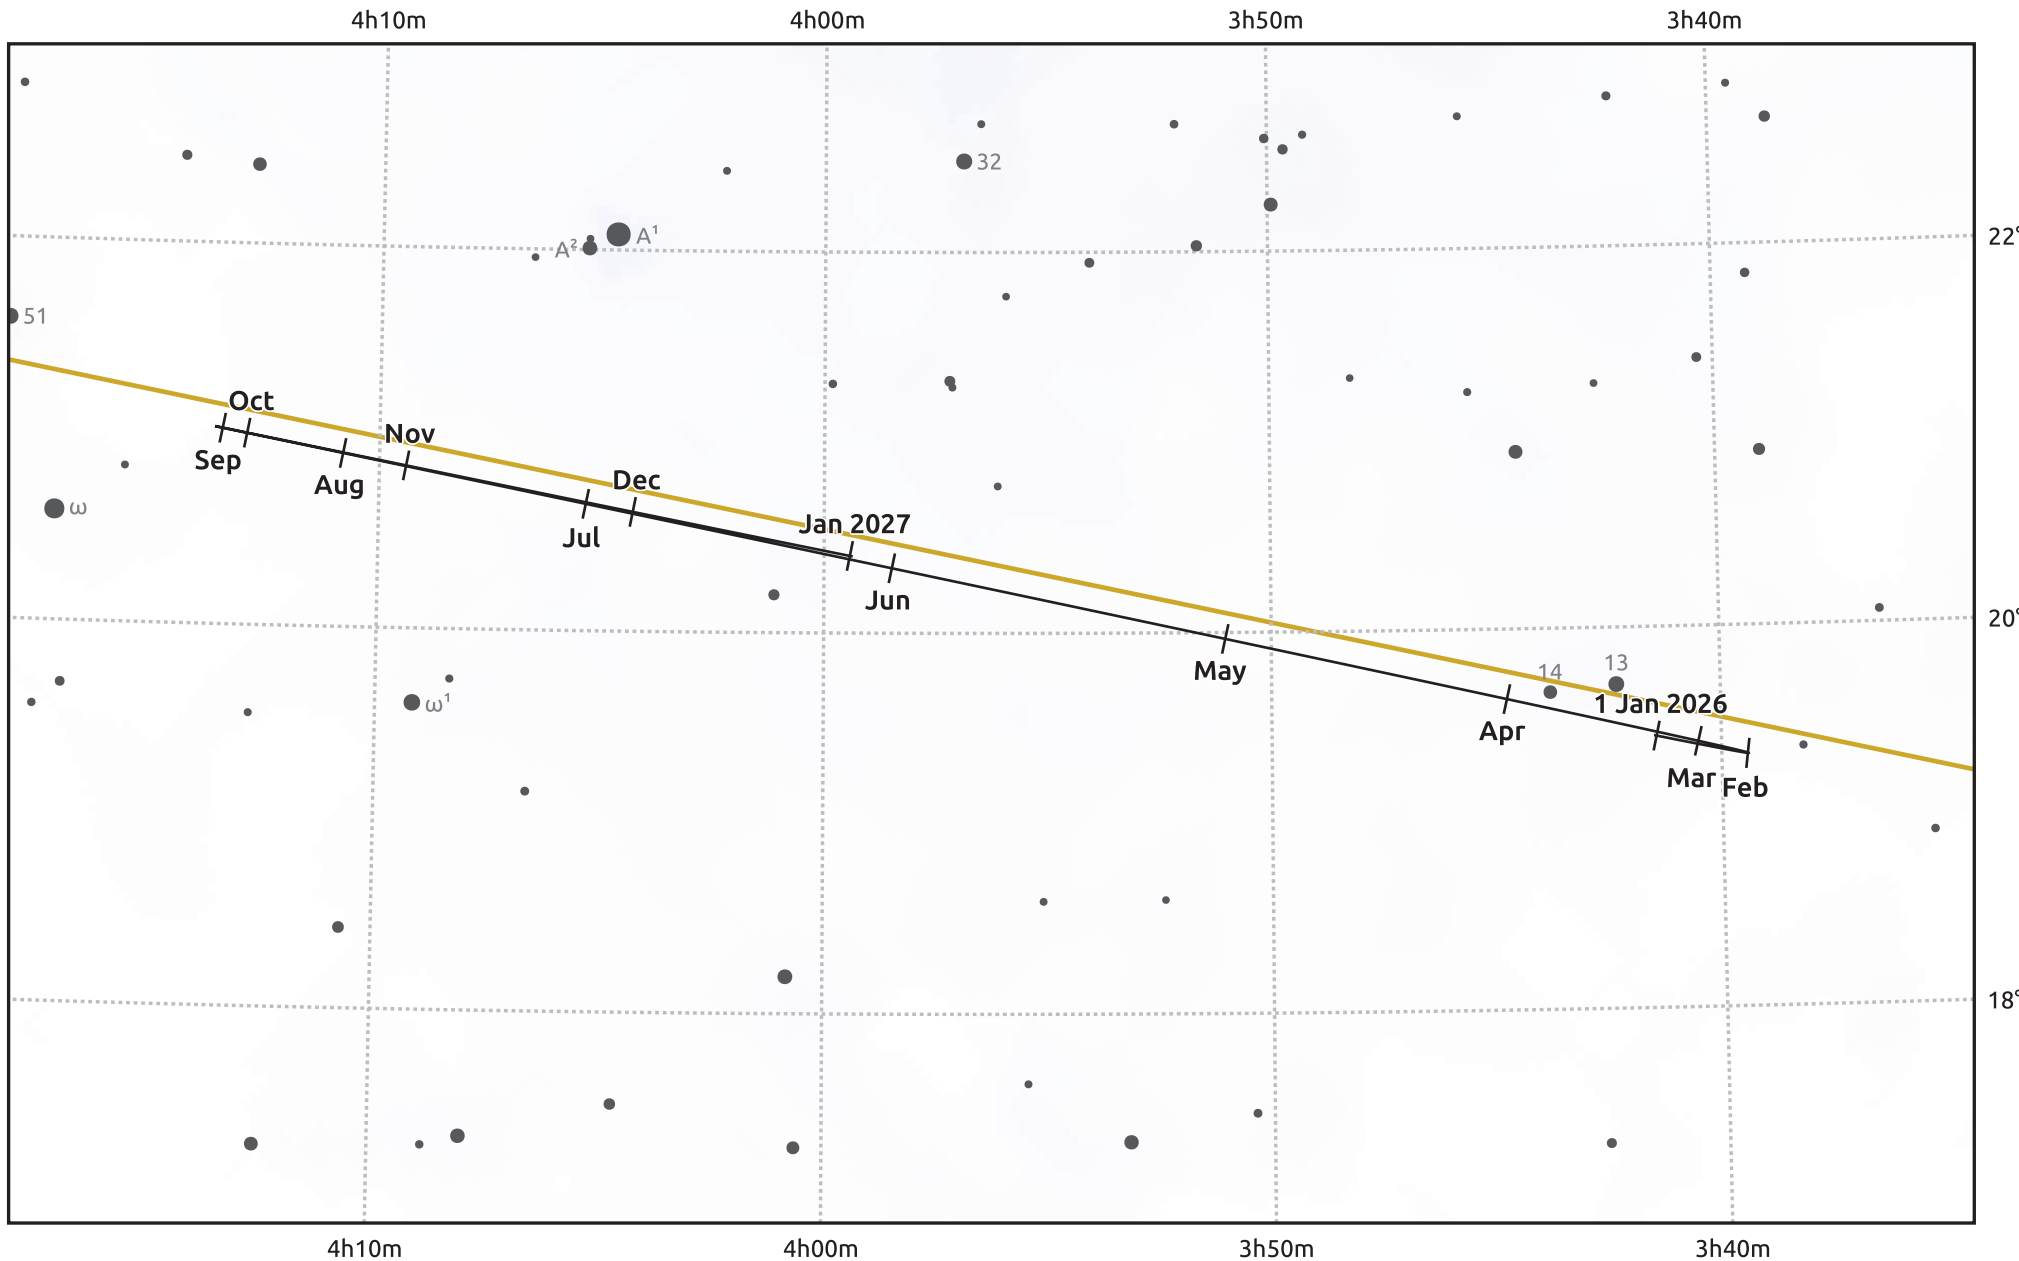

The path of Uranus in 2026

© Dominic Ford 2011–2025. Date markers placed at midnight UTC. Downloaded from <https://in-the-sky.org>

Magnitude scale: • 8.0 • 7.0 • 6.0 • 5.0 • 4.0

— Ecliptic Plane

- Galaxy
- Bright nebula
- Open cluster
- Globular cluster
- Planetary nebula

Date	Mag	Angular size
2026 Jan 1	5.6	3.8"
2026 Apr 1	5.8	3.5"
2026 Jul 1	5.8	3.5"
2026 Oct 1	5.7	3.7"
2027 Jan 1	5.6	3.8"