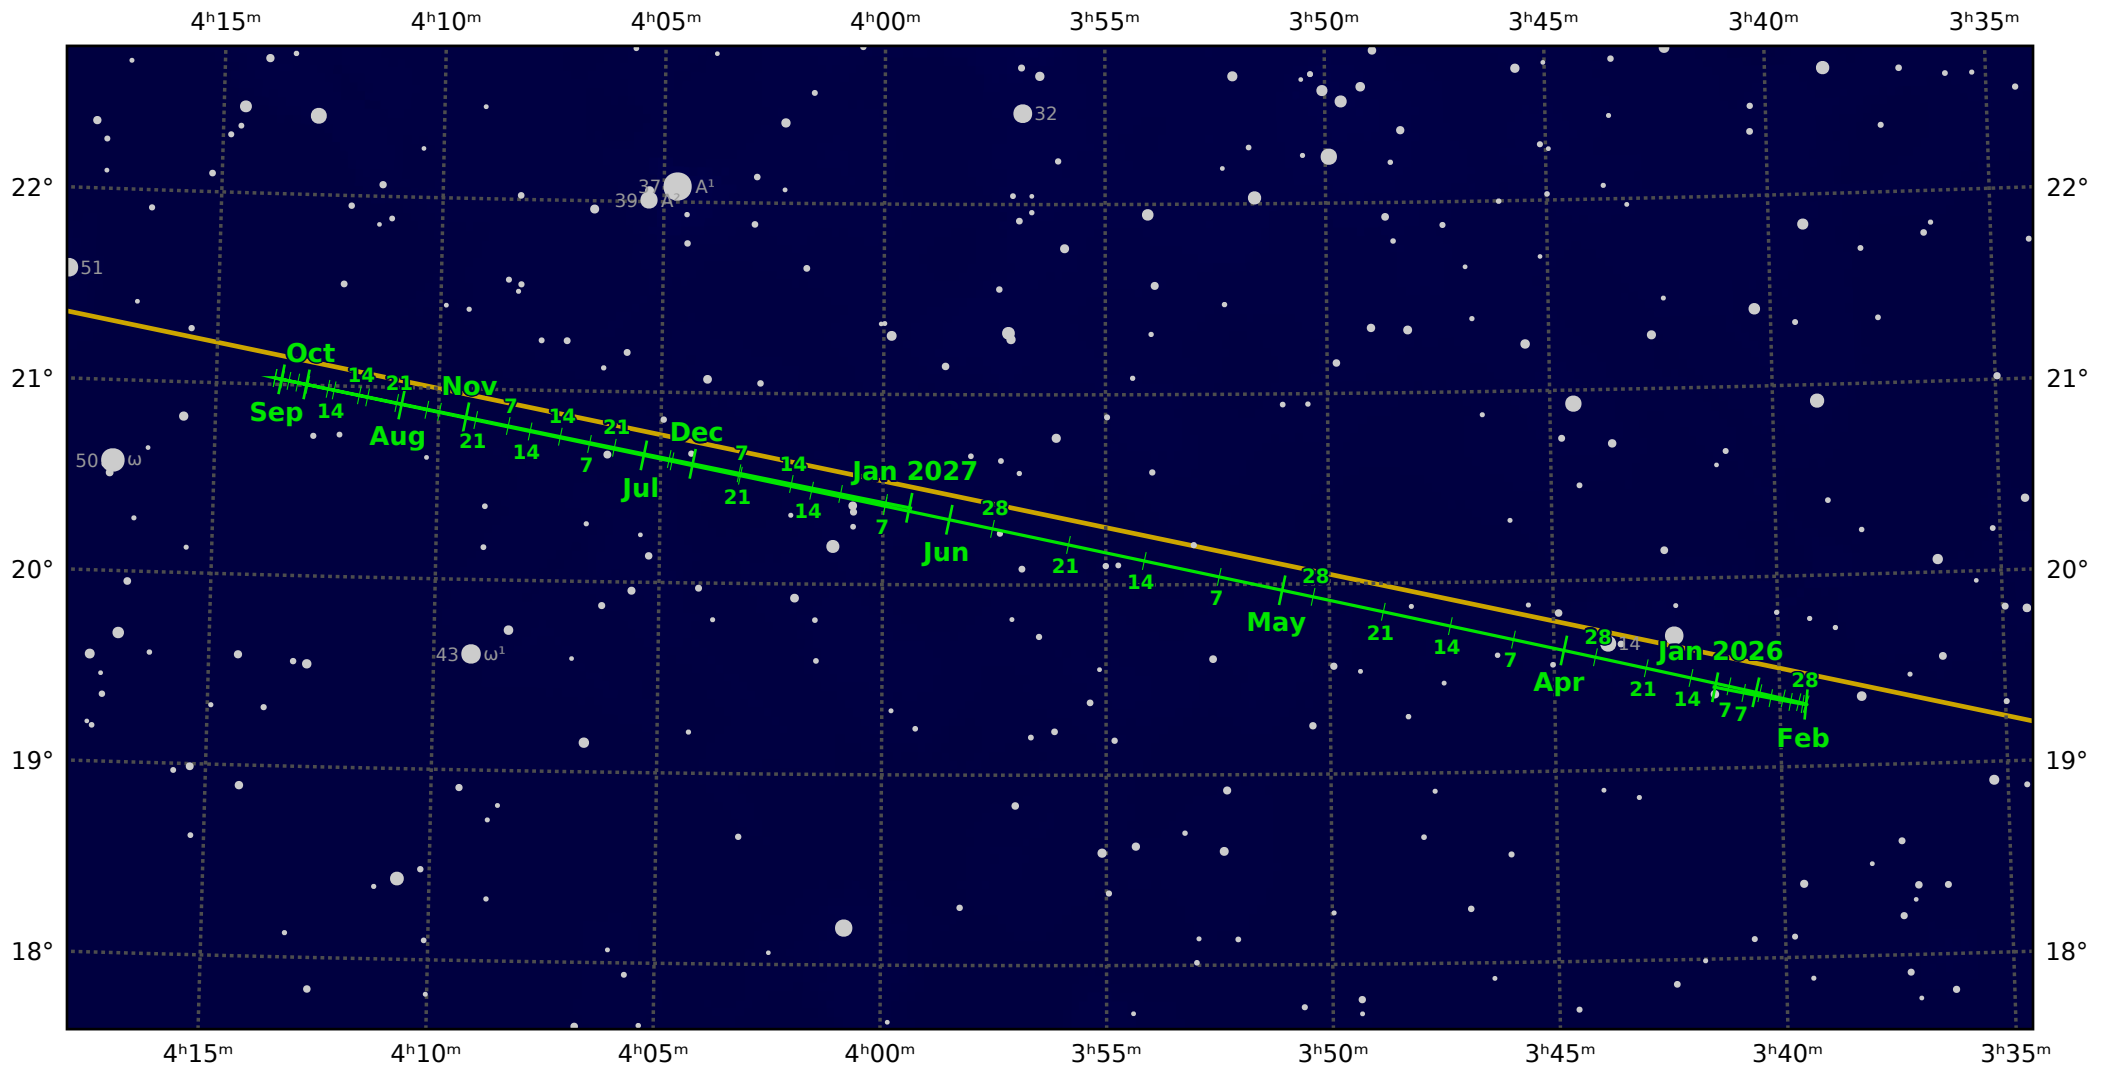

# The path of Uranus in 2026

© Dominic Ford 2011-2021. Downloaded from <https://in-the-sky.org>

Magnitude scale: • 10.0 • 9.5 • 9.0 • 8.5 • 8.0 • 7.5 • 7.0 • 6.5 • 6.0 • 5.5 • 5.0 • 4.5 • 4.0

— Ecliptic Plane — Galactic Plane