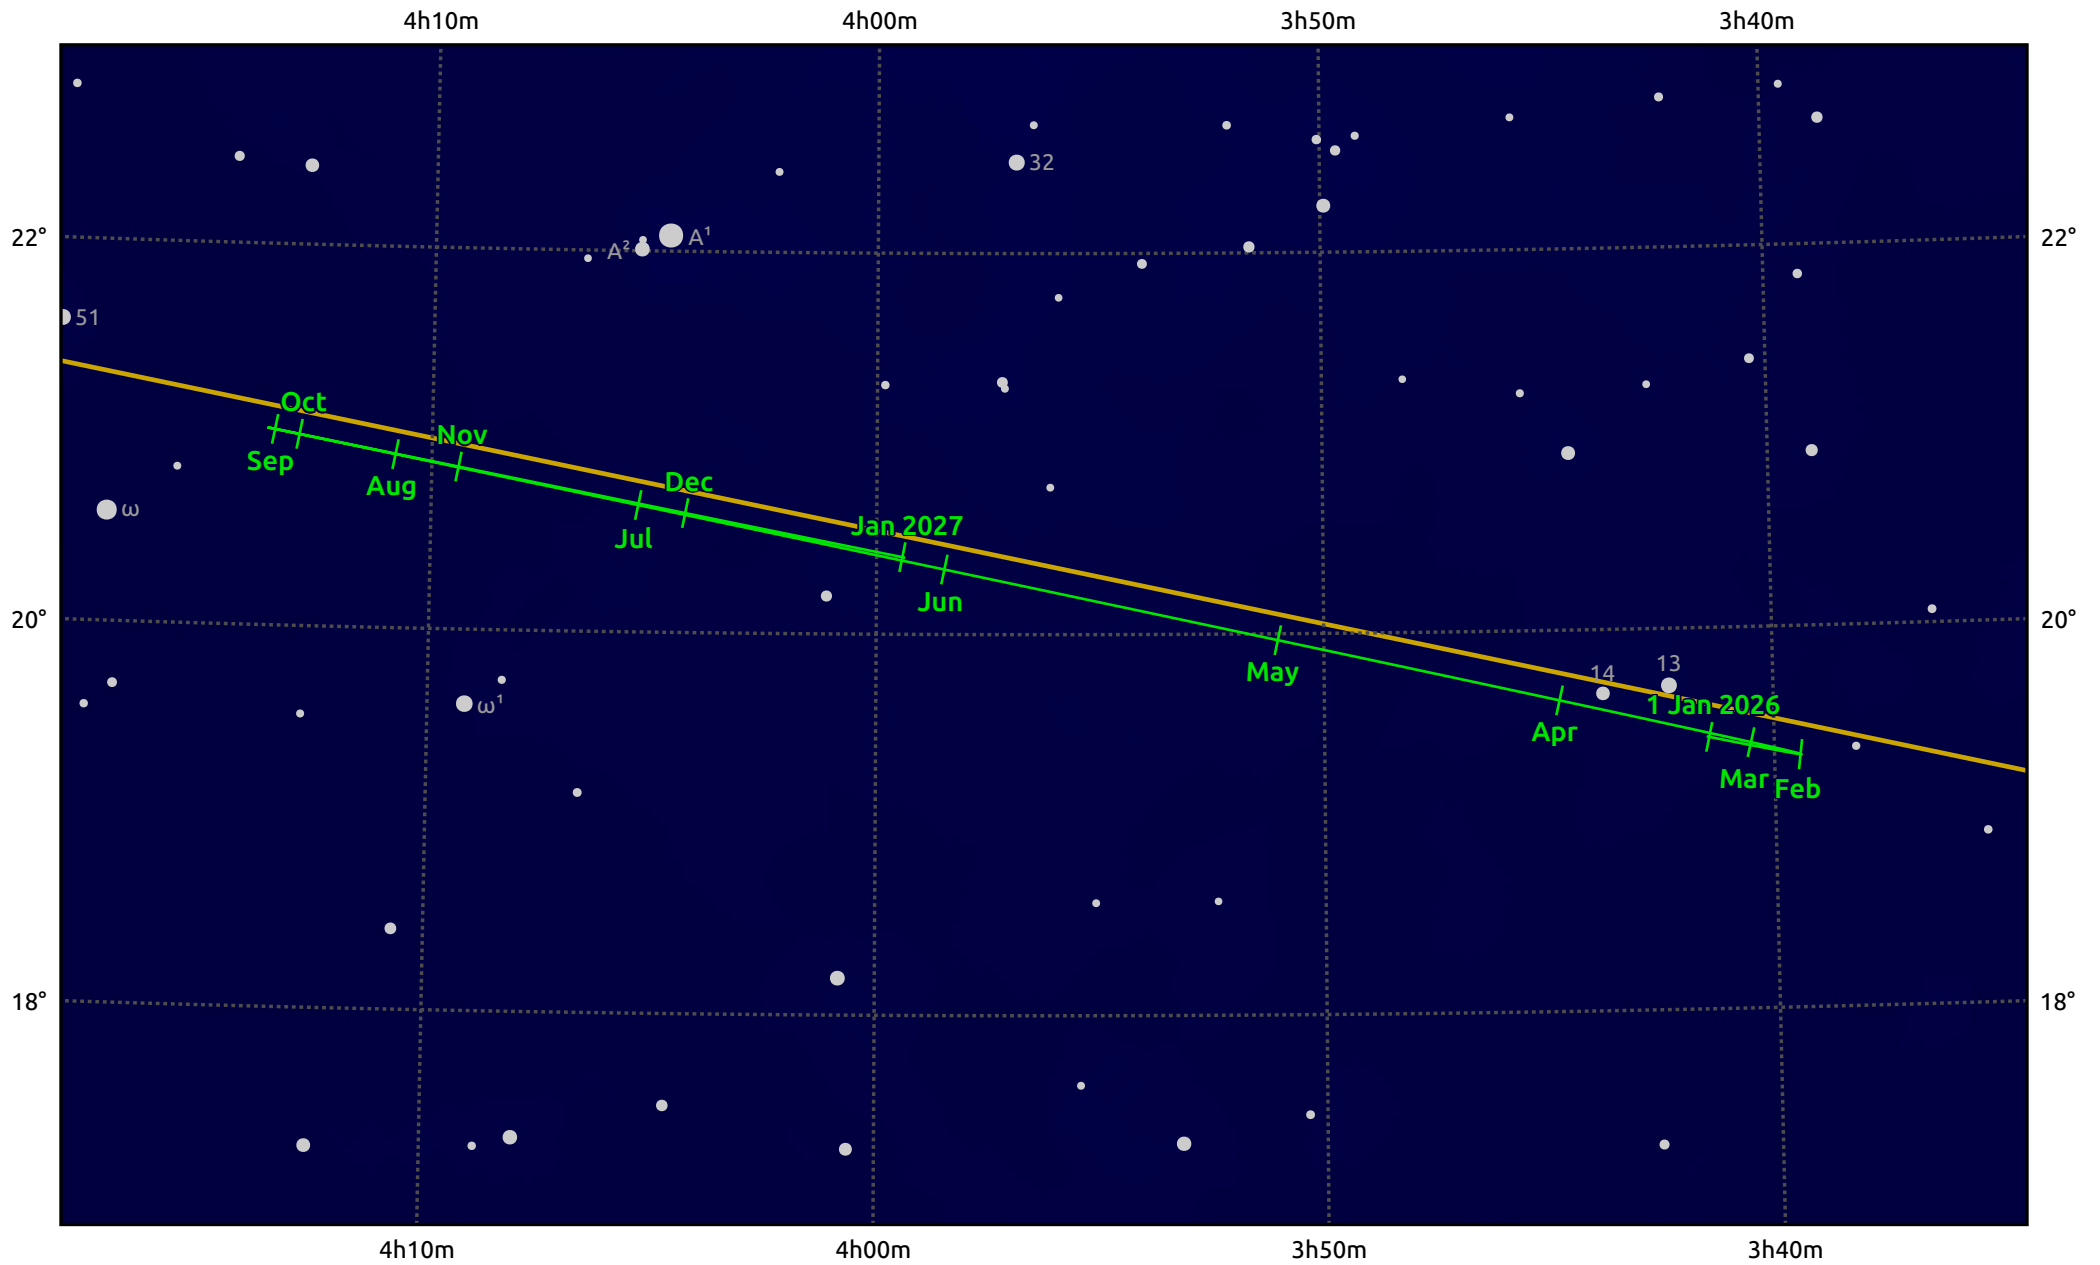

The path of Uranus in 2026

© Dominic Ford 2011–2025. Date markers placed at midnight UTC. Downloaded from <https://in-the-sky.org>

Magnitude scale: • 8.0 • 7.0 • 6.0 • 5.0 ● 4.0

— Ecliptic Plane

- Galaxy
- Bright nebula
- Open cluster
- Globular cluster
- Planetary nebula

Date	Mag	Angular size
2026 Jan 1	5.6	3.8"
2026 Apr 1	5.8	3.5"
2026 Jul 1	5.8	3.5"
2026 Oct 1	5.7	3.7"
2027 Jan 1	5.6	3.8"