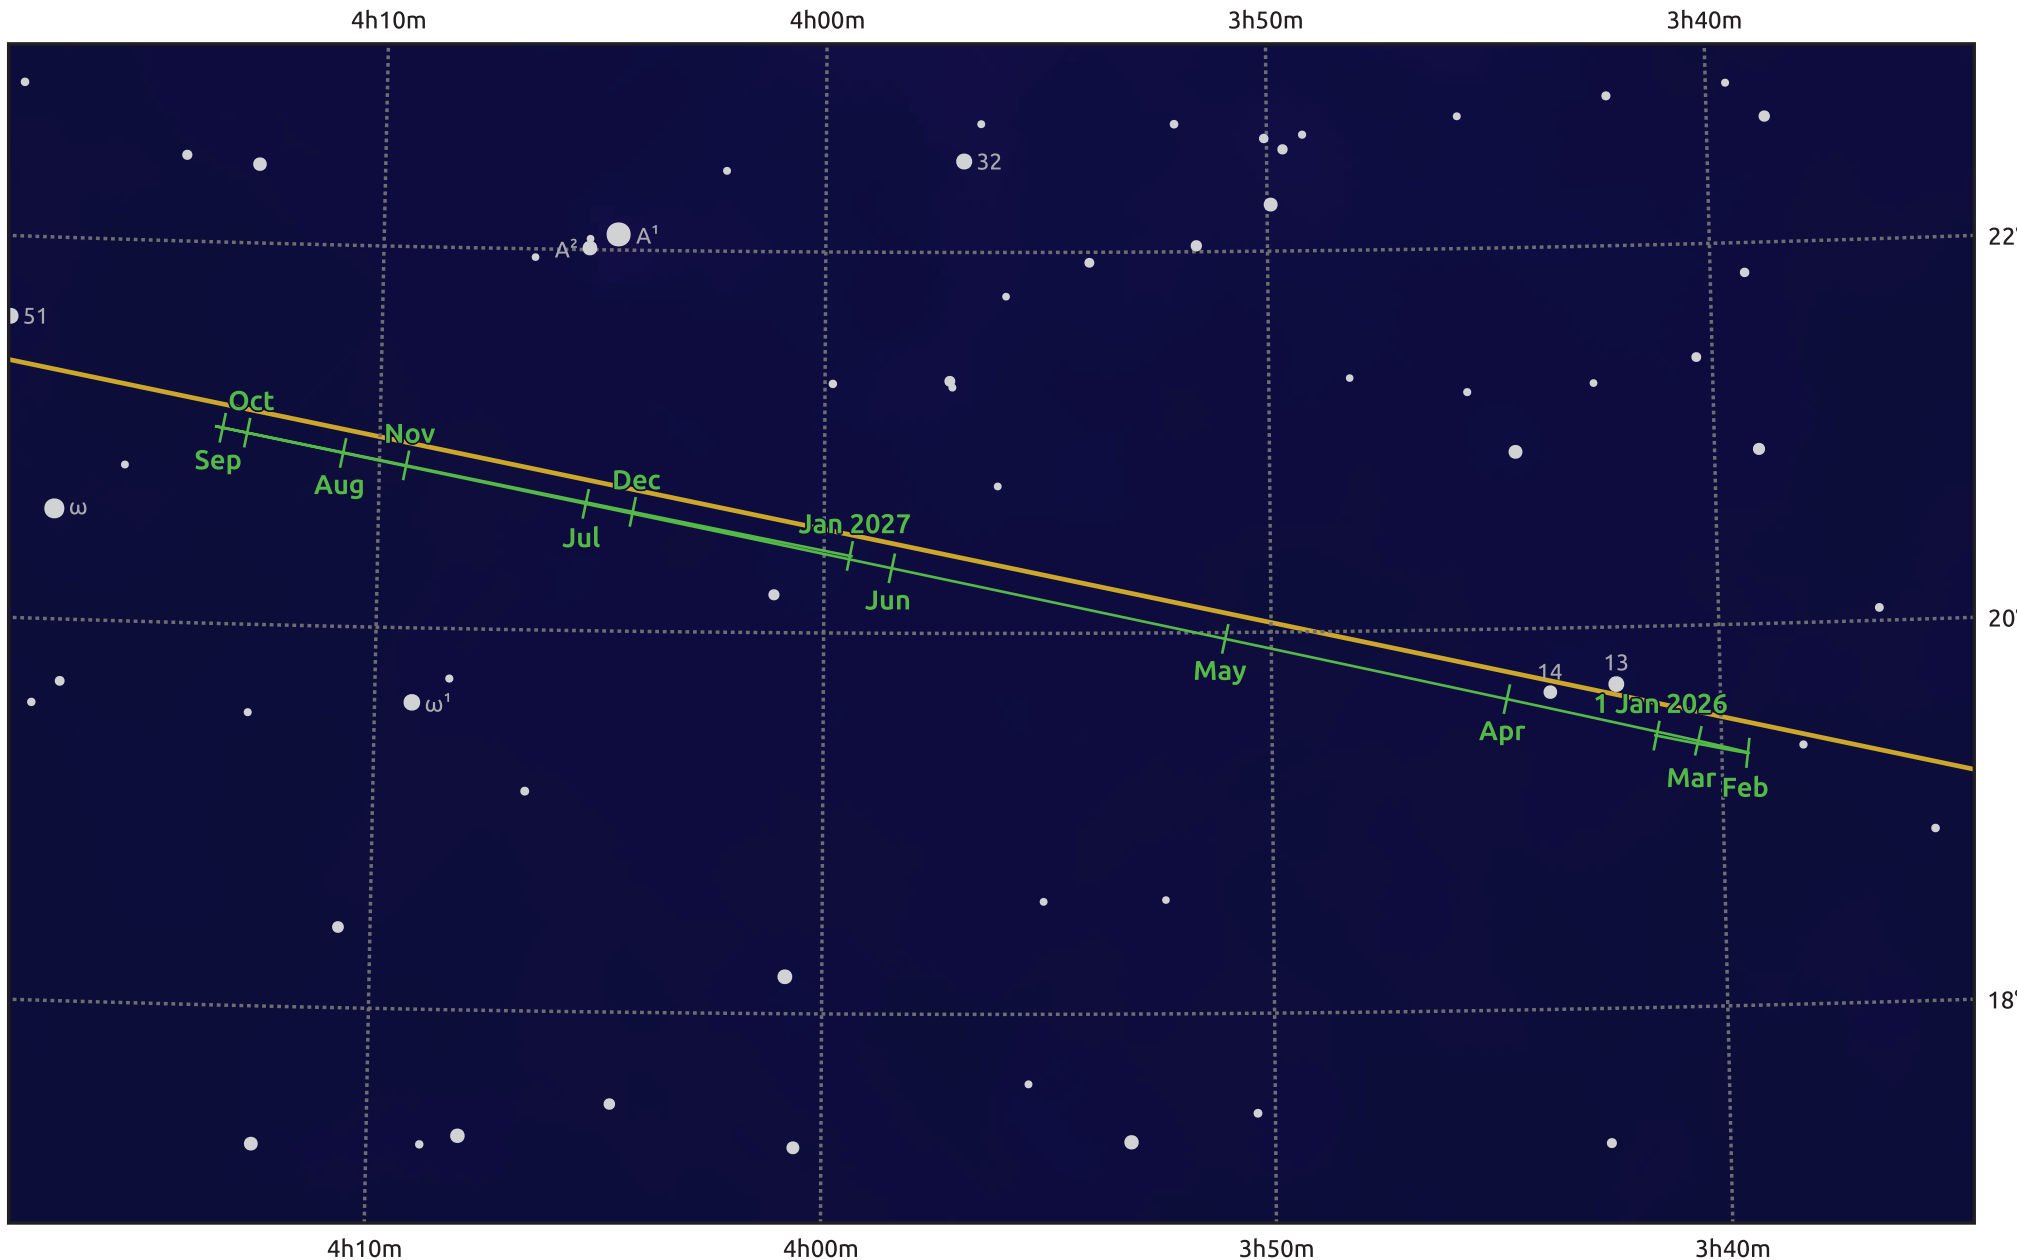

# The path of Uranus in 2026

© Dominic Ford 2011–2025. Date markers placed at midnight UTC. Downloaded from <https://in-the-sky.org>

Magnitude scale: • 8.0 • 7.0 • 6.0 • 5.0 ● 4.0

— Ecliptic Plane

● Galaxy   
 ■ Bright nebula   
 ● Open cluster   
 ● Globular cluster   
 ◆ Planetary nebula

Date	Mag	Angular size
2026 Jan 1	5.6	3.8"
2026 Apr 1	5.8	3.5"
2026 Jul 1	5.8	3.5"
2026 Oct 1	5.7	3.7"
2027 Jan 1	5.6	3.8"