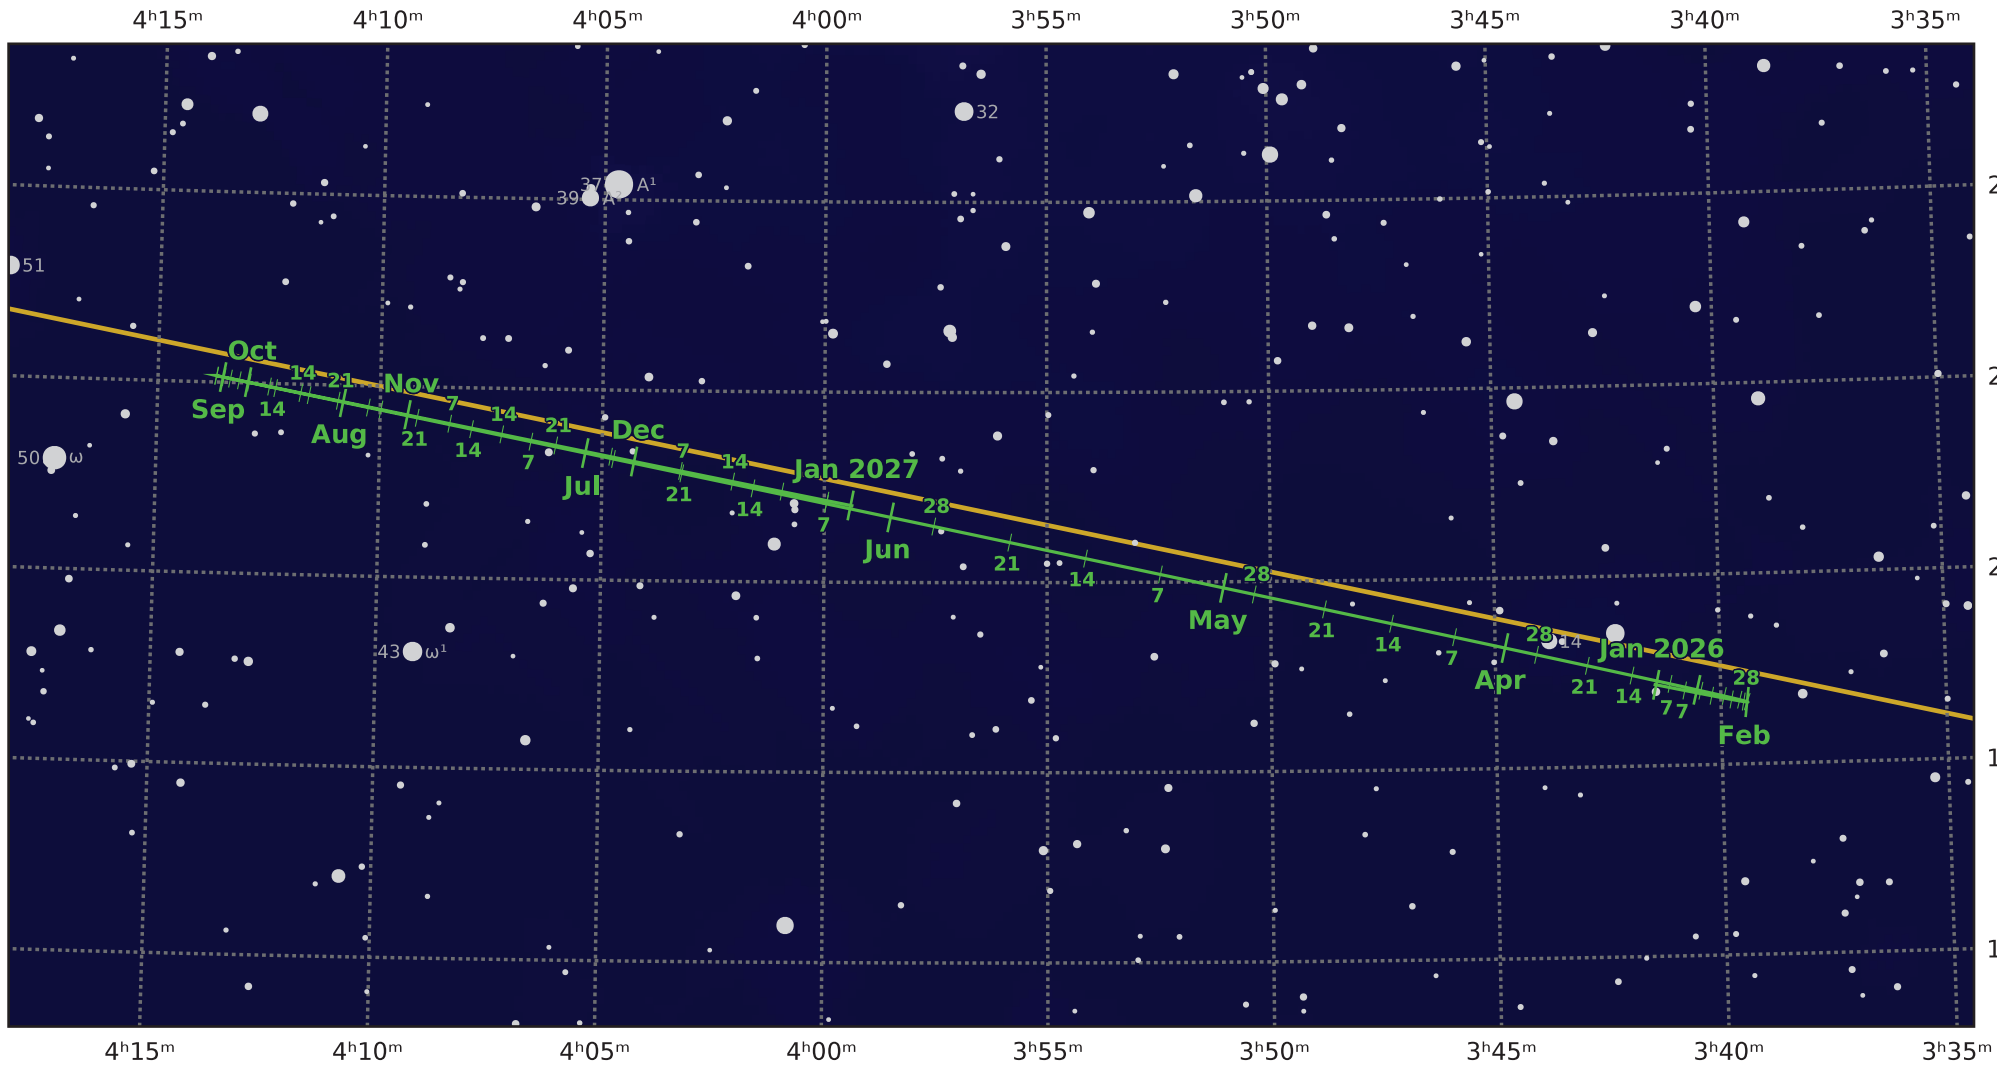

The path of Uranus in 2026

© Dominic Ford 2011–2021. Downloaded from <https://in-the-sky.org>

Magnitude scale: • 10.0 • 9.5 • 9.0 • 8.5 • 8.0 • 7.5 • 7.0 • 6.5 • 6.0 • 5.5 • 5.0 • 4.5 • 4.0

— Ecliptic Plane — Galactic Plane