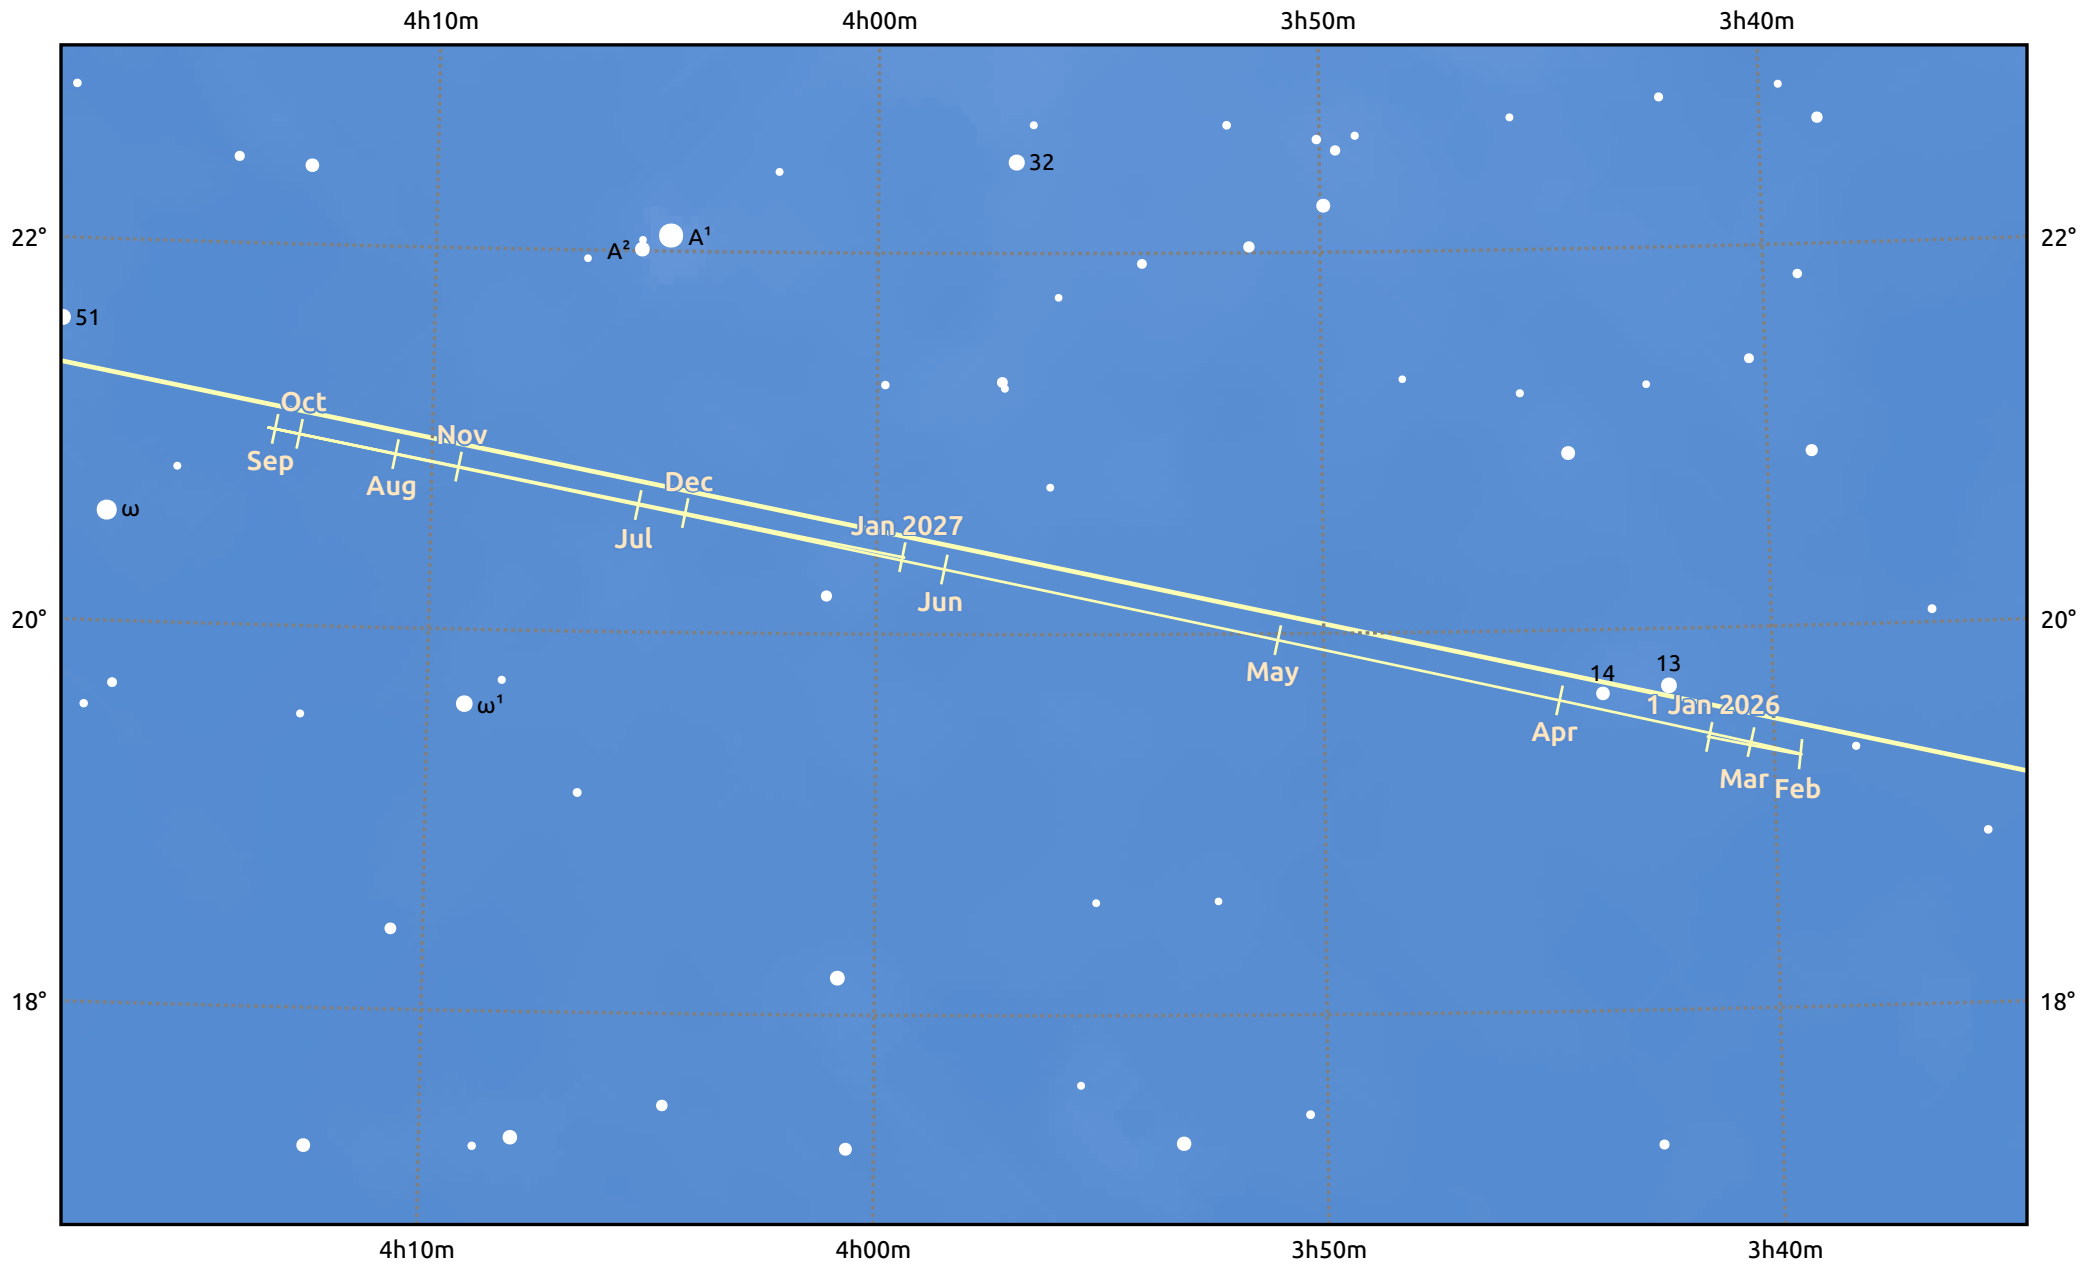

# The path of Uranus in 2026

© Dominic Ford 2011–2025. Date markers placed at midnight UTC. Downloaded from <https://in-the-sky.org>

Magnitude scale: • 8.0 • 7.0 • 6.0 • 5.0 • 4.0

— Ecliptic Plane

Galaxy    Bright nebula    Open cluster    Globular cluster    Planetary nebula

Date	Mag	Angular size
2026 Jan 1	5.6	3.8"
2026 Apr 1	5.8	3.5"
2026 Jul 1	5.8	3.5"
2026 Oct 1	5.7	3.7"
2027 Jan 1	5.6	3.8"