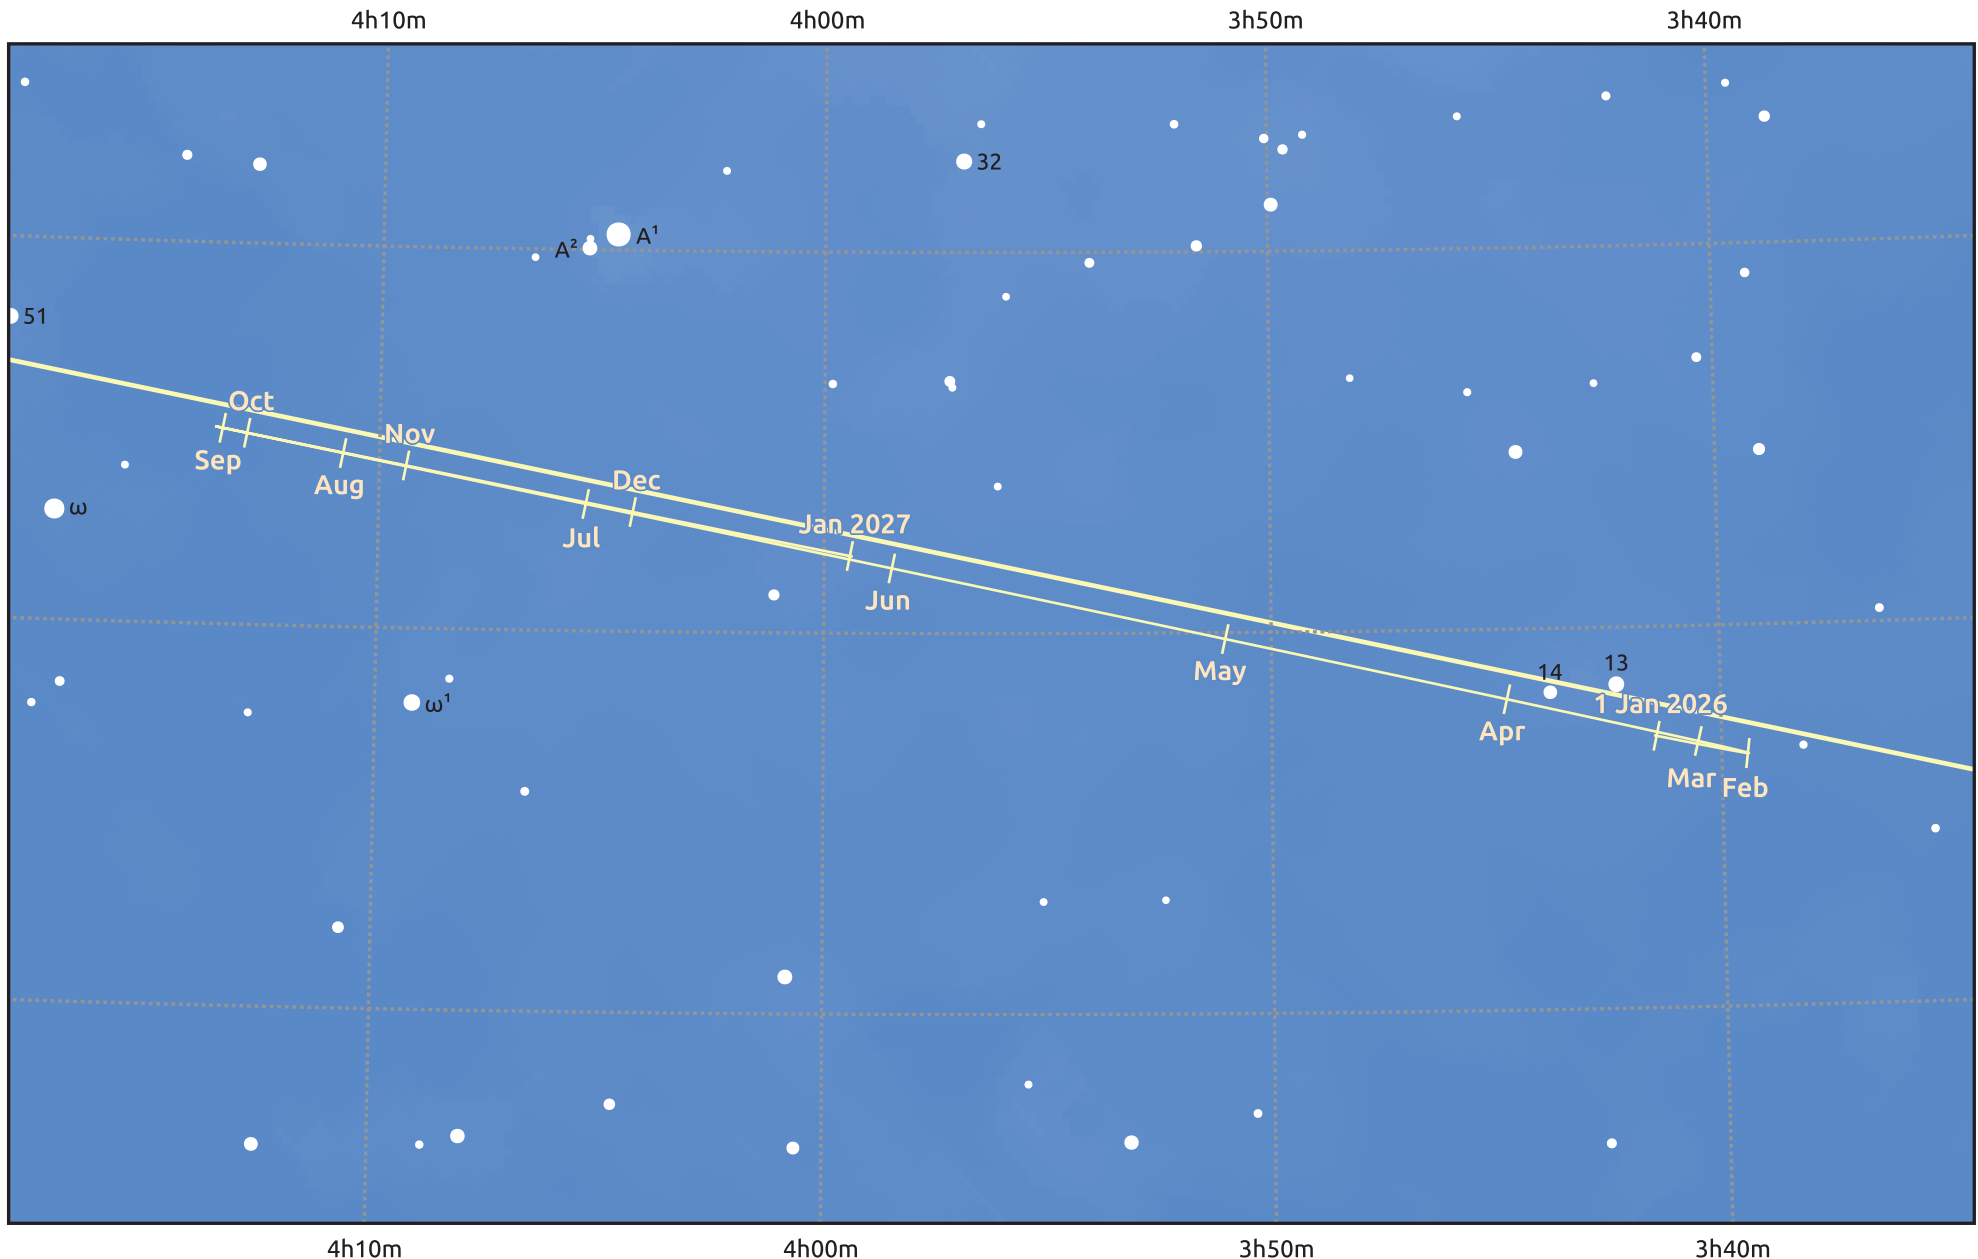

The path of Uranus in 2026

© Dominic Ford 2011–2025. Date markers placed at midnight UTC. Downloaded from <https://in-the-sky.org>

Magnitude scale: • 8.0 • 7.0 • 6.0 • 5.0 ● 4.0

— Ecliptic Plane

Galaxy Bright nebula Open cluster Globular cluster Planetary nebula

Date	Mag	Angular size
2026 Jan 1	5.6	3.8"
2026 Apr 1	5.8	3.5"
2026 Jul 1	5.8	3.5"
2026 Oct 1	5.7	3.7"
2027 Jan 1	5.6	3.8"