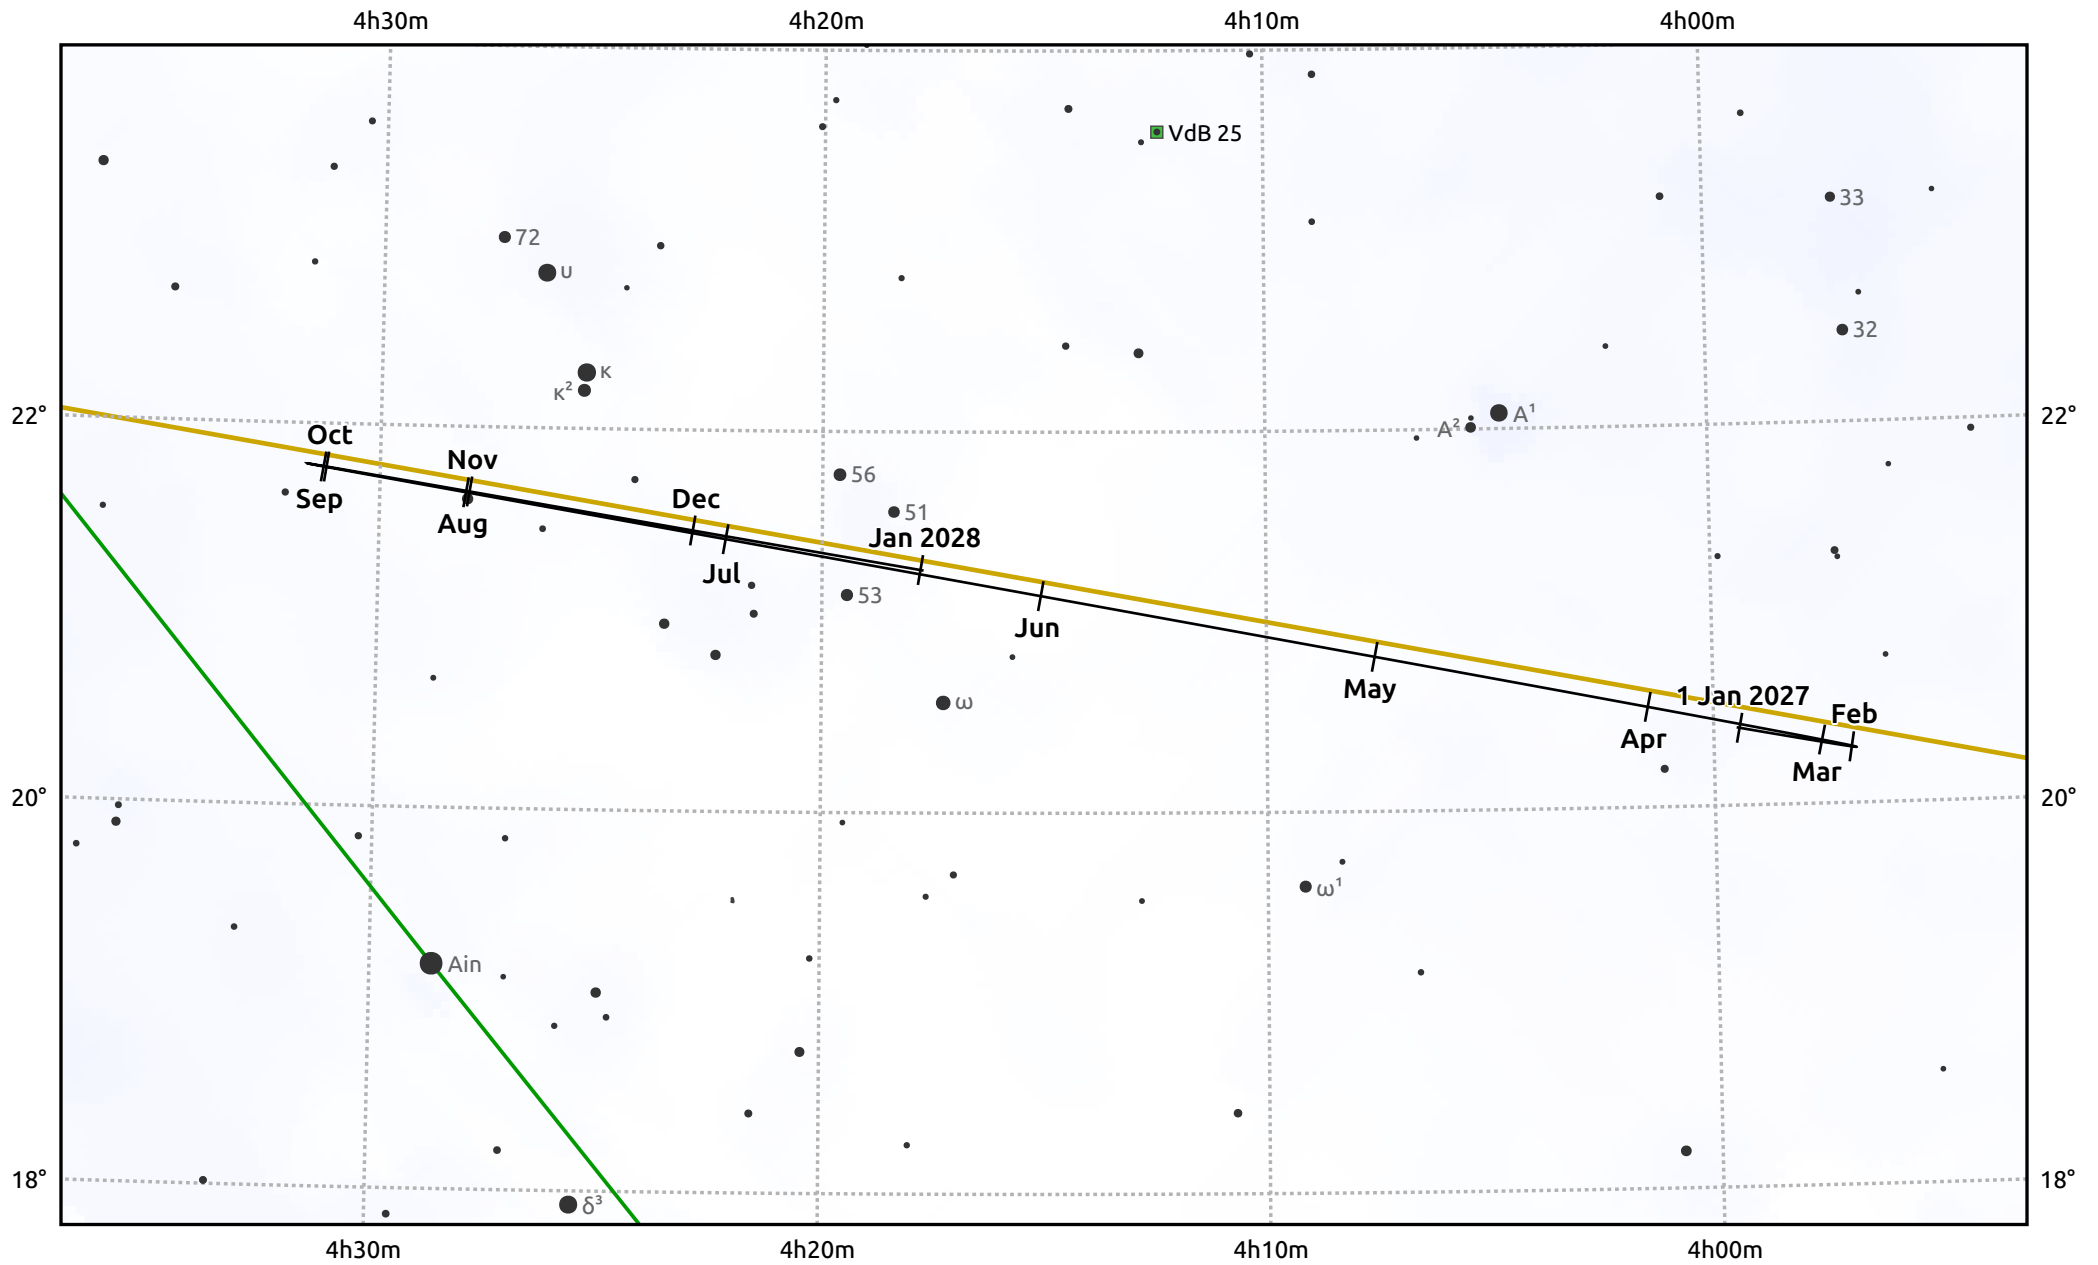

# The path of Uranus in 2027

© Dominic Ford 2011–2025. Date markers placed at midnight UTC. Downloaded from <https://in-the-sky.org>

Magnitude scale: ● 8.0 ● 7.0 ● 6.0 ● 5.0 ● 4.0 ● 3.0

— Ecliptic Plane

● Galaxy   
 ■ Bright nebula   
 ● Open cluster   
 ⊕ Globular cluster   
 ⊕ Planetary nebula

Date	Mag	Angular size
2027 Jan 1	5.6	3.8"
2027 Apr 1	5.8	3.5"
2027 Jul 1	5.8	3.5"
2027 Oct 1	5.6	3.7"
2028 Jan 1	5.6	3.8"