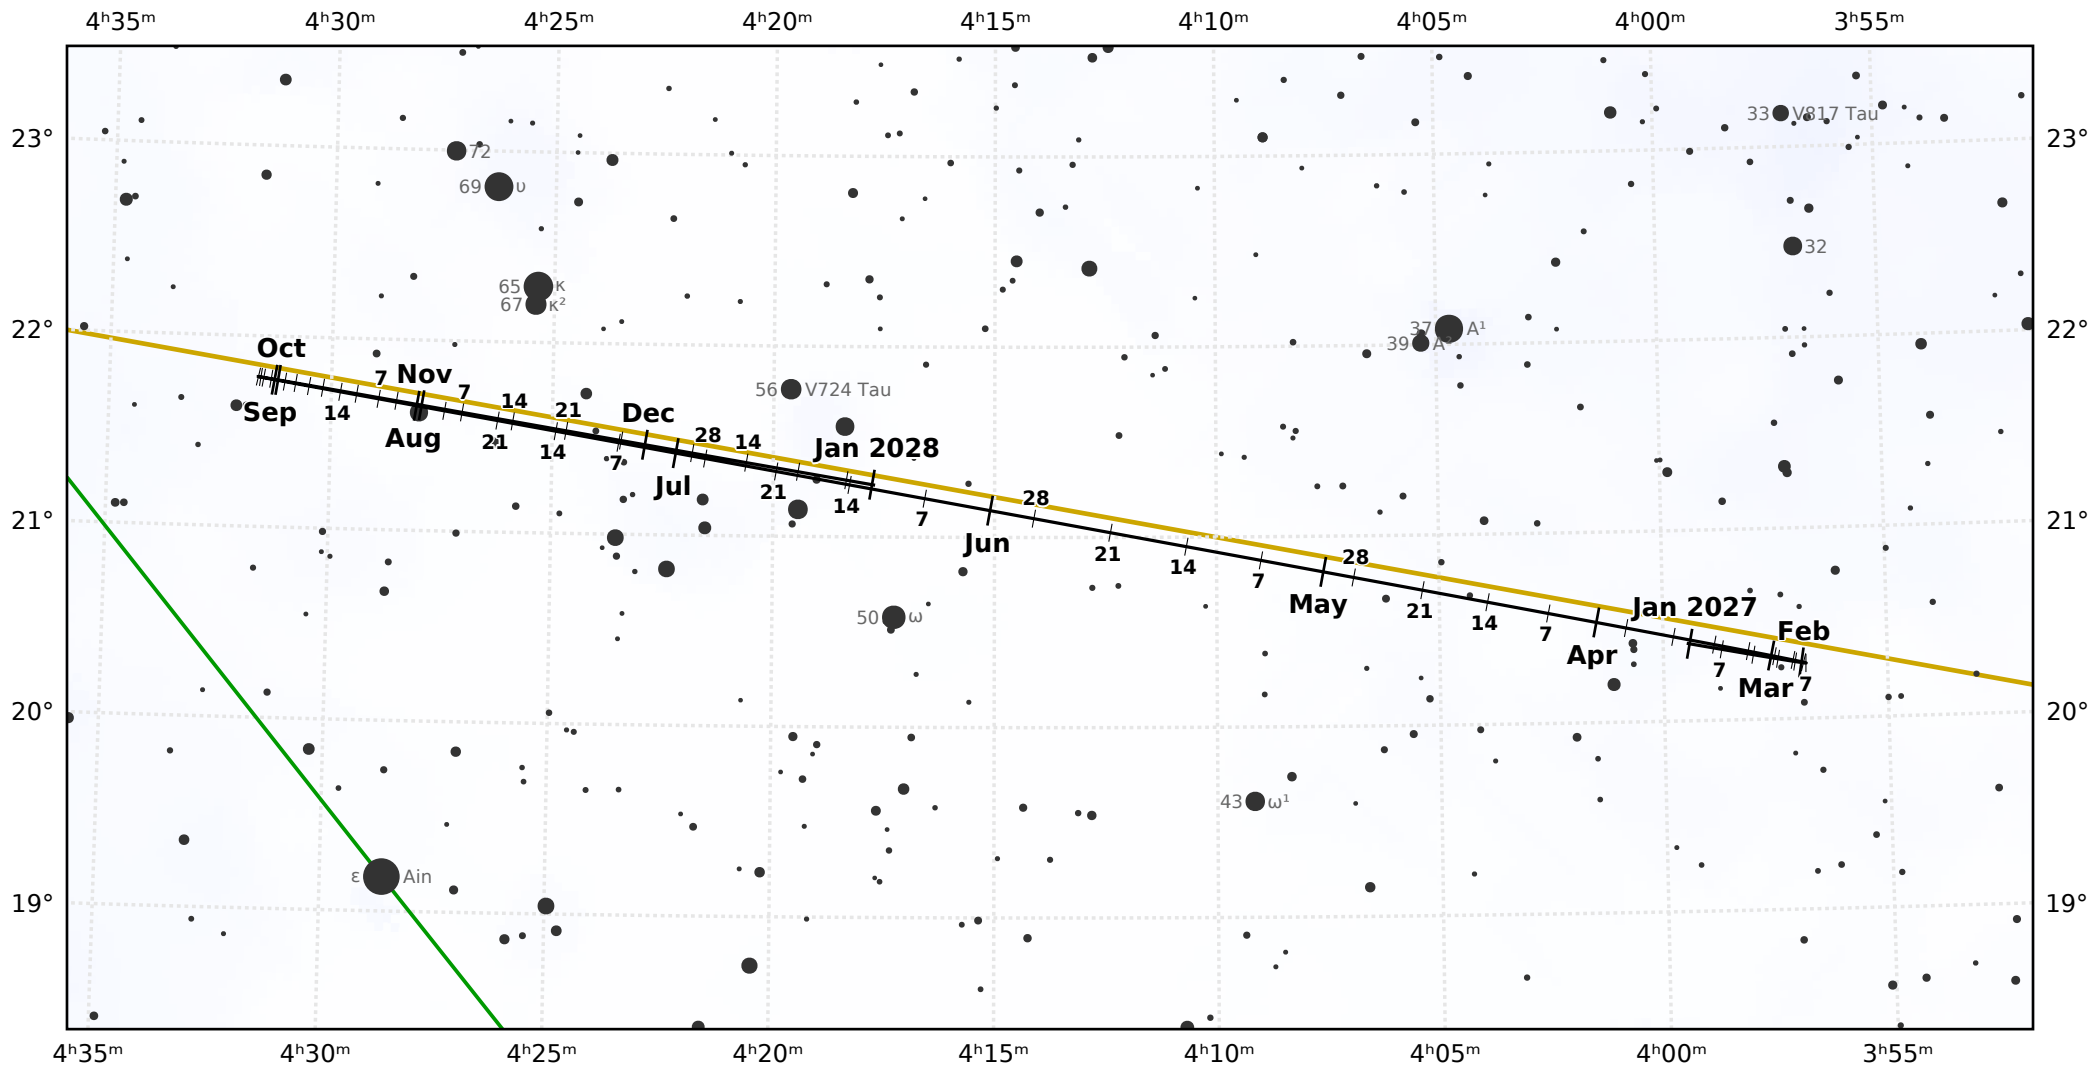

# The path of Uranus in 2027

© Dominic Ford 2011-2021. Downloaded from <https://in-the-sky.org>

Magnitude scale: ·10.0 ·9.5 ·9.0 ·8.5 ·8.0 ·7.5 ·7.0 ·6.5 ·6.0 ·5.5 ●5.0 ●4.5 ●4.0 ●3.5

— The Equator      — Ecliptic Plane      — Galactic Plane