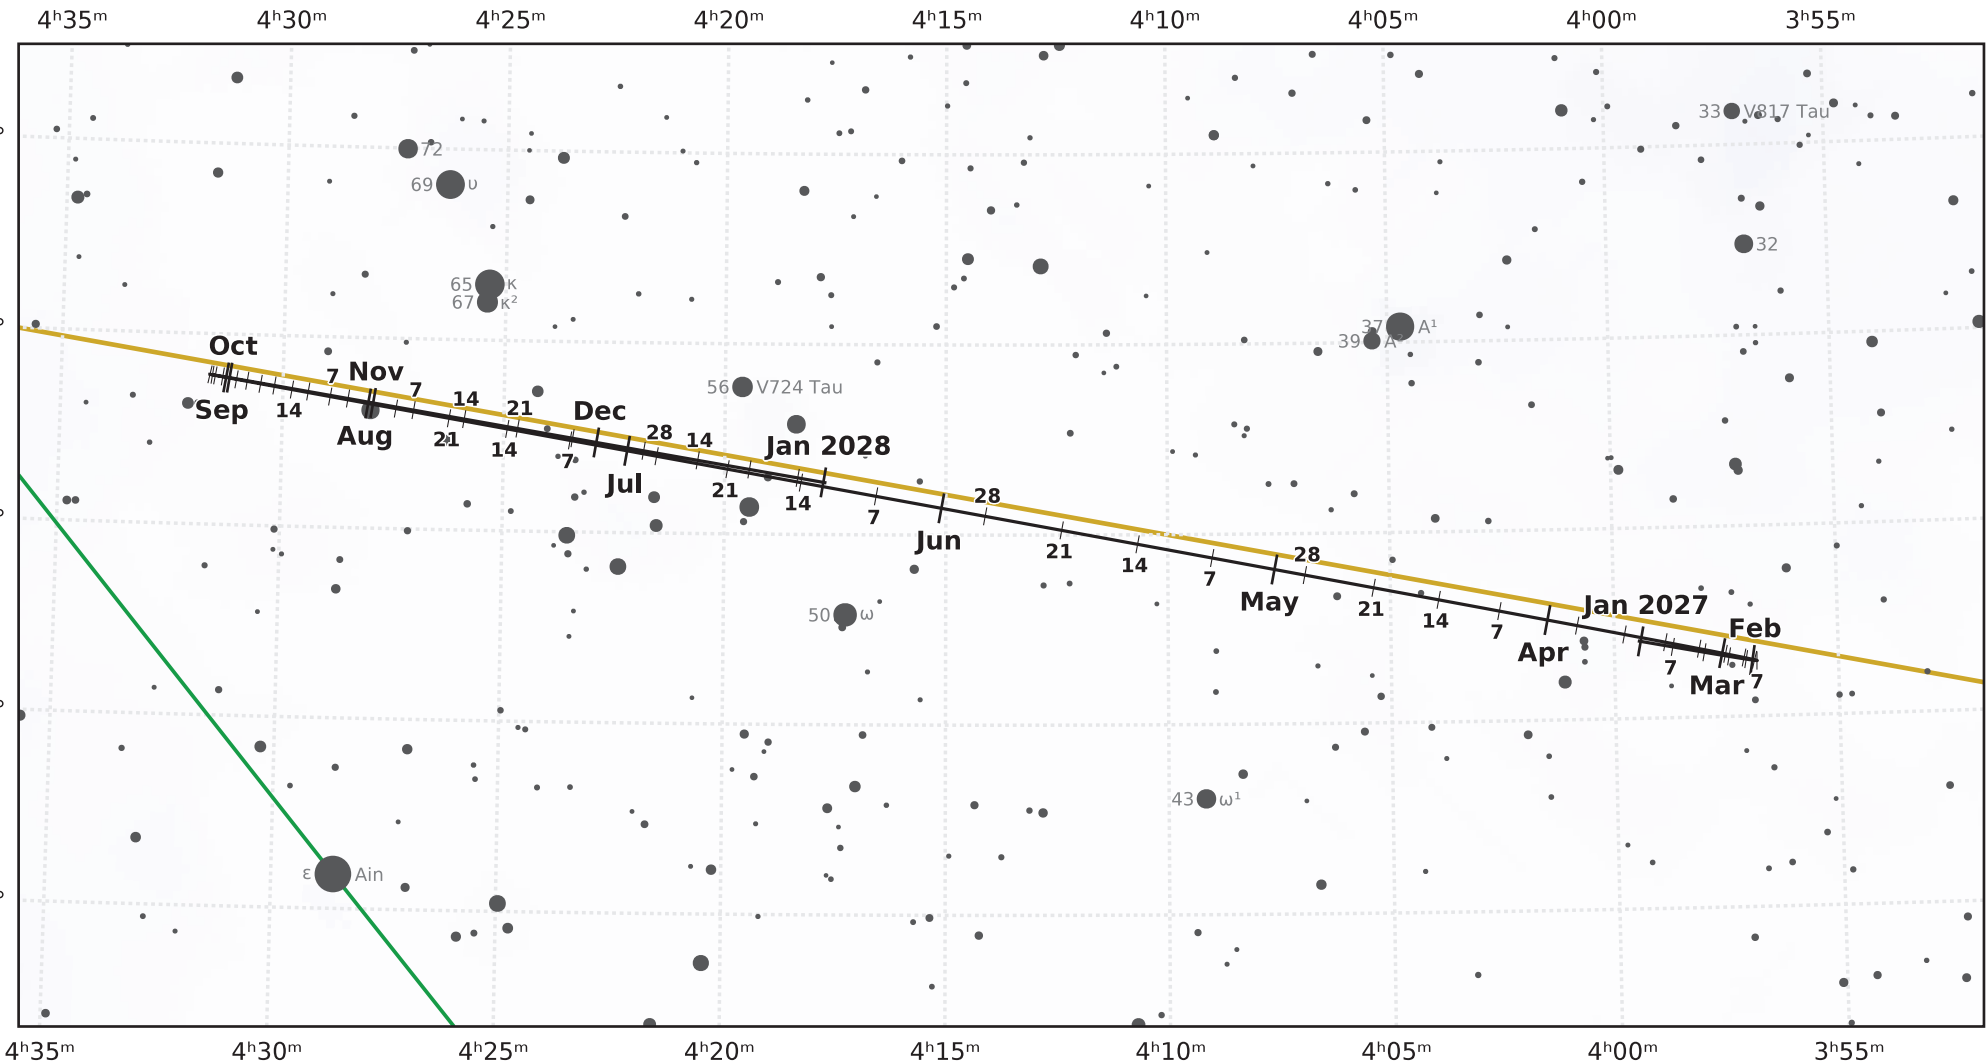

The path of Uranus in 2027

© Dominic Ford 2011–2021. Downloaded from <https://in-the-sky.org>

Magnitude scale: •10.0 •9.5 •9.0 •8.5 •8.0 •7.5 •7.0 •6.5 •6.0 •5.5 •5.0 •4.5 •4.0 •3.5

— The Equator — Ecliptic Plane — Galactic Plane