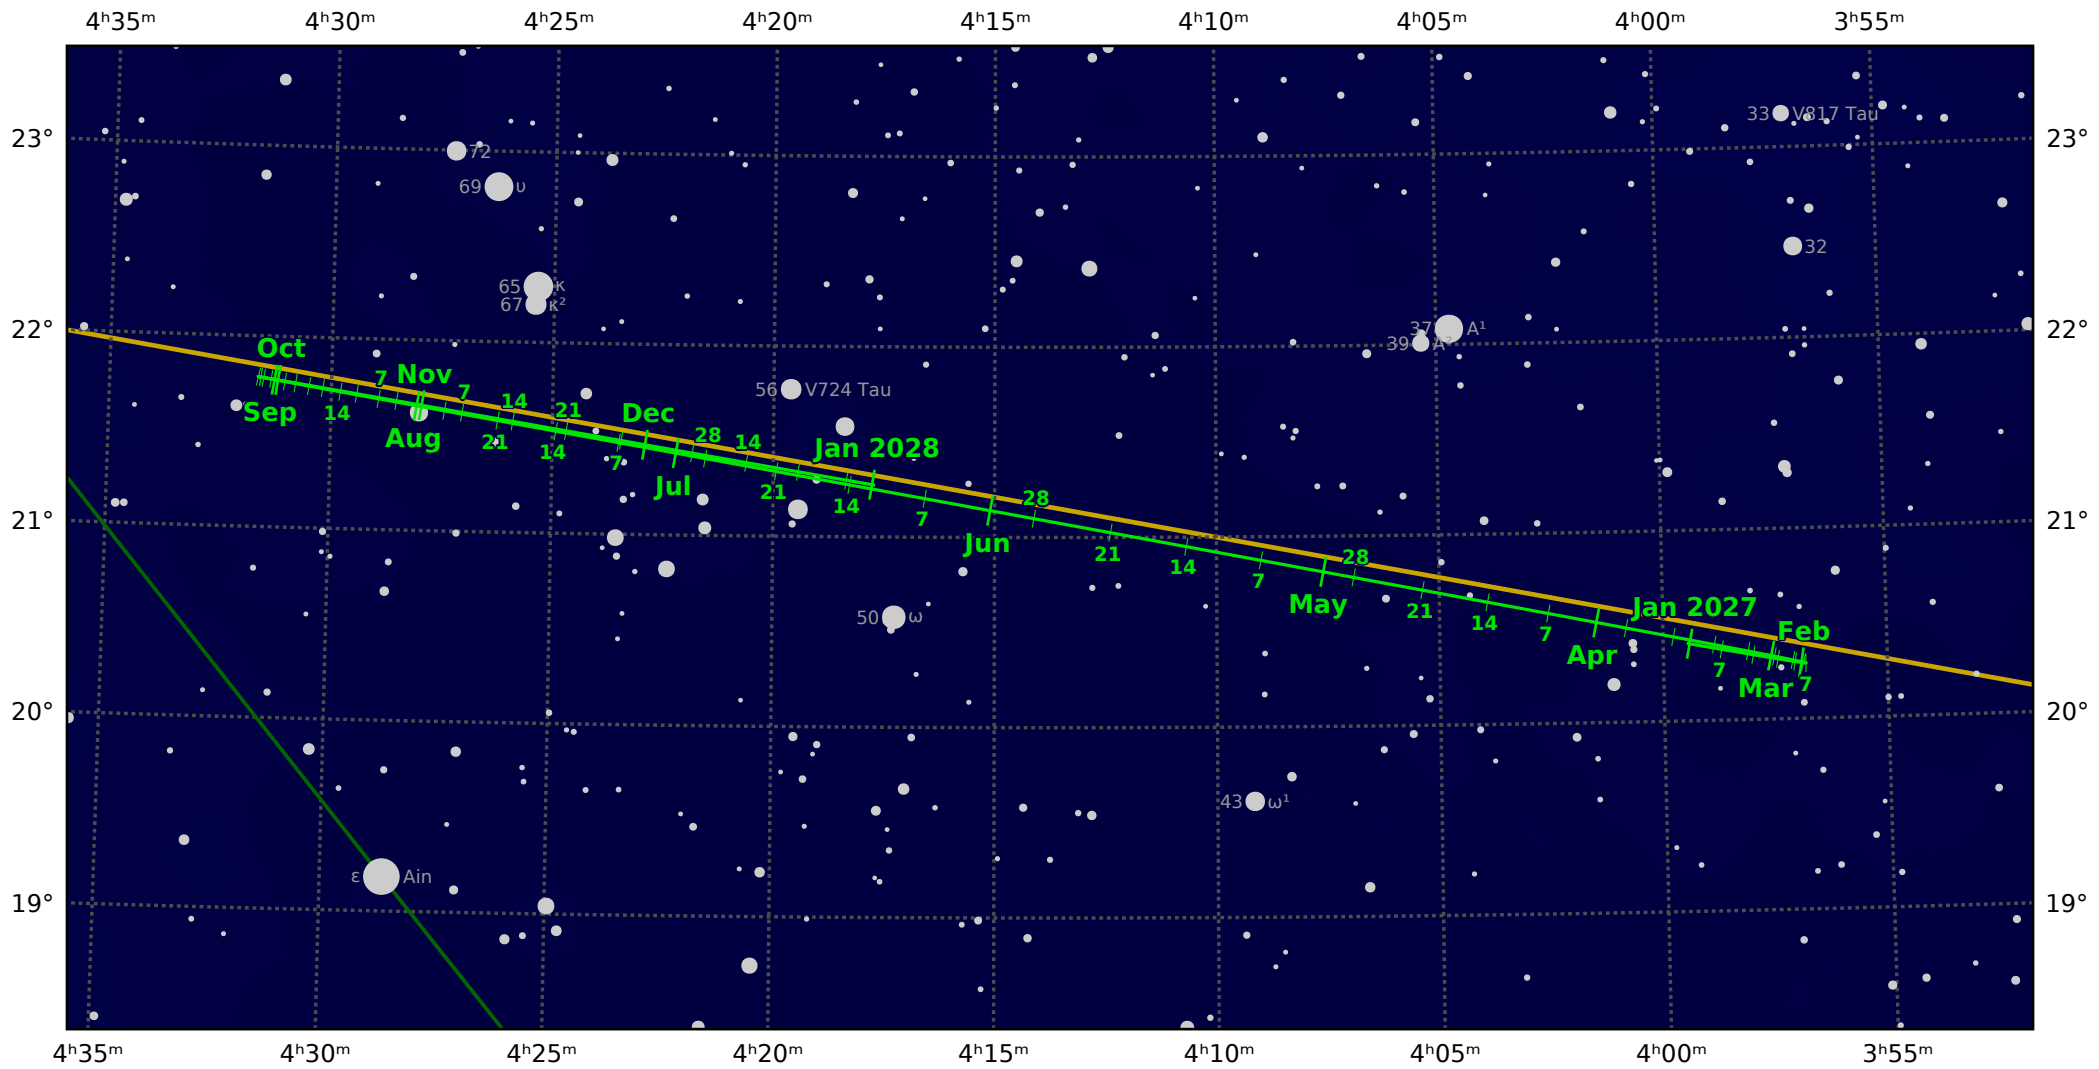

# The path of Uranus in 2027

© Dominic Ford 2011-2021. Downloaded from <https://in-the-sky.org>

Magnitude scale: •10.0 •9.5 •9.0 •8.5 •8.0 •7.5 •7.0 •6.5 •6.0 •5.5 •5.0 •4.5 •4.0 •3.5

— Ecliptic Plane — Galactic Plane